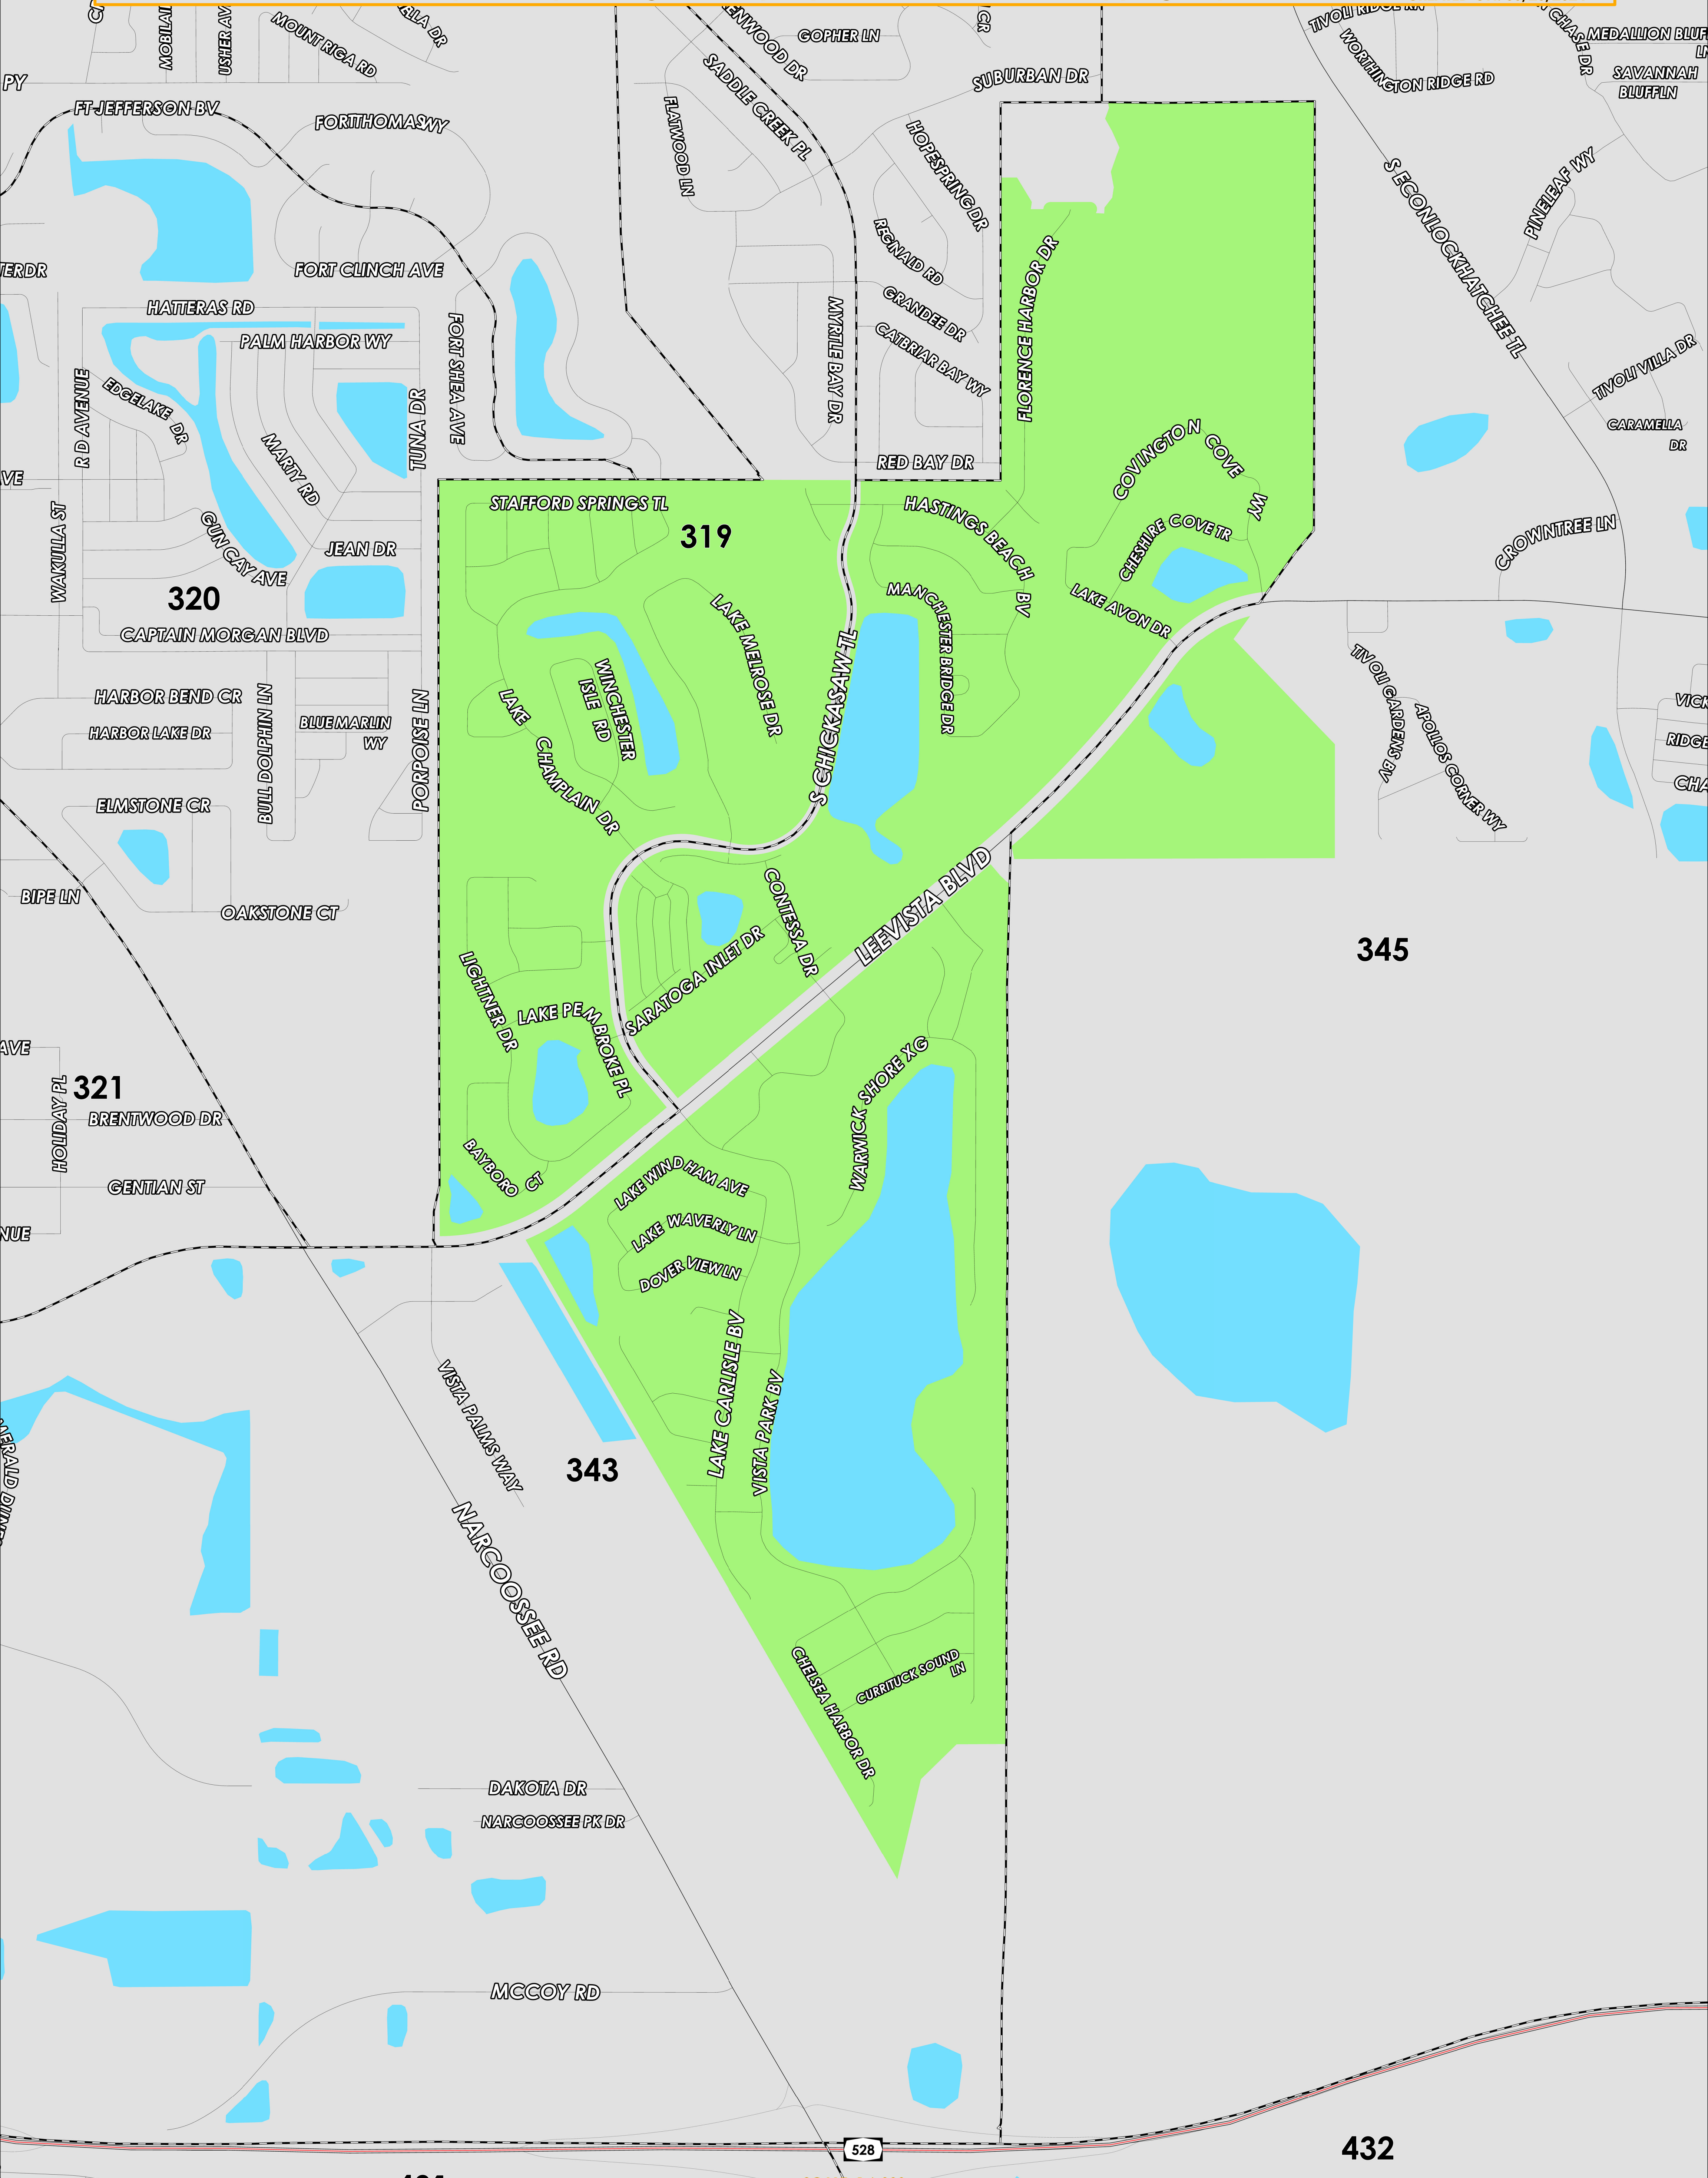

VISTA LAKES COMMUNITY DEVELOPMENT DISTRICT

COUNTY PRECINCTS

Prepared by: Orange County Supervisor of Elections Mapping Department

CREATED ON: 06/20/2024

431

SCALE: 1:6,000

432

528

343

345

320

319

321