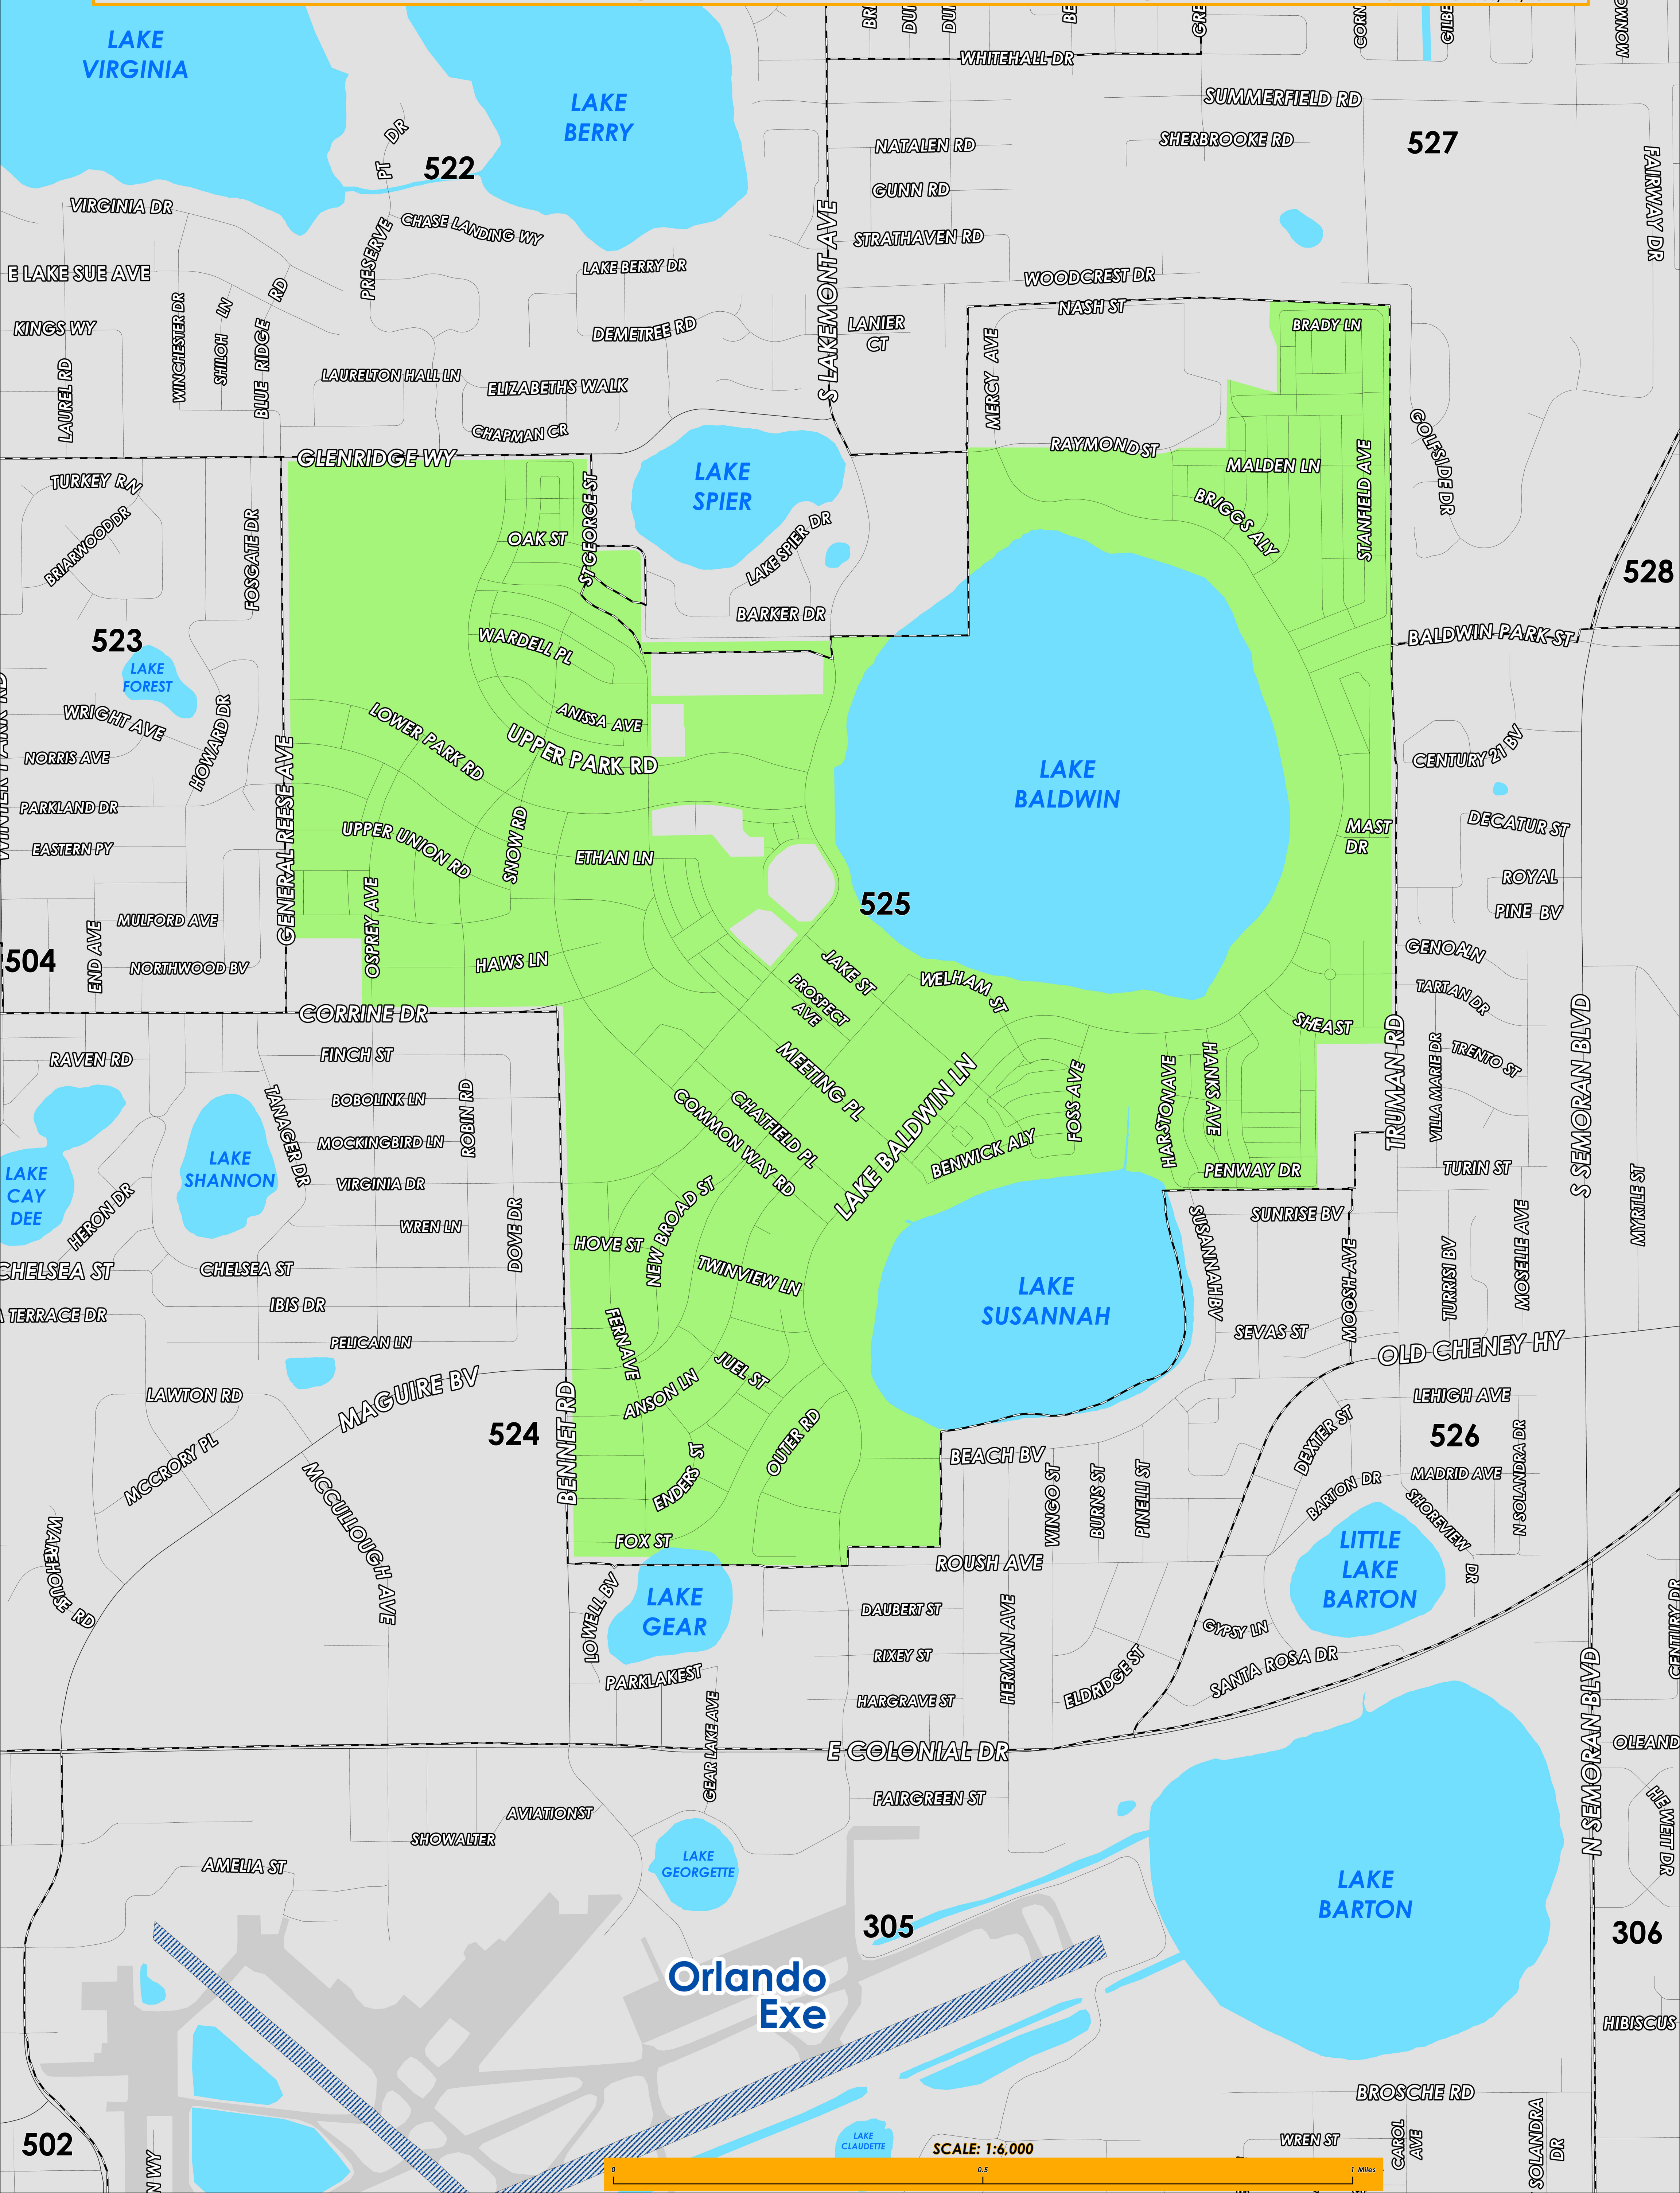

URBAN ORLANDO COMMUNITY DEVELOPMENT DISTRICT

COUNTY PRECINCTS

Prepared by: Orange County Supervisor of Elections Mapping Department

CREATED ON: 06/20/2024

Orlando Exe

SCALE: 1:6,000