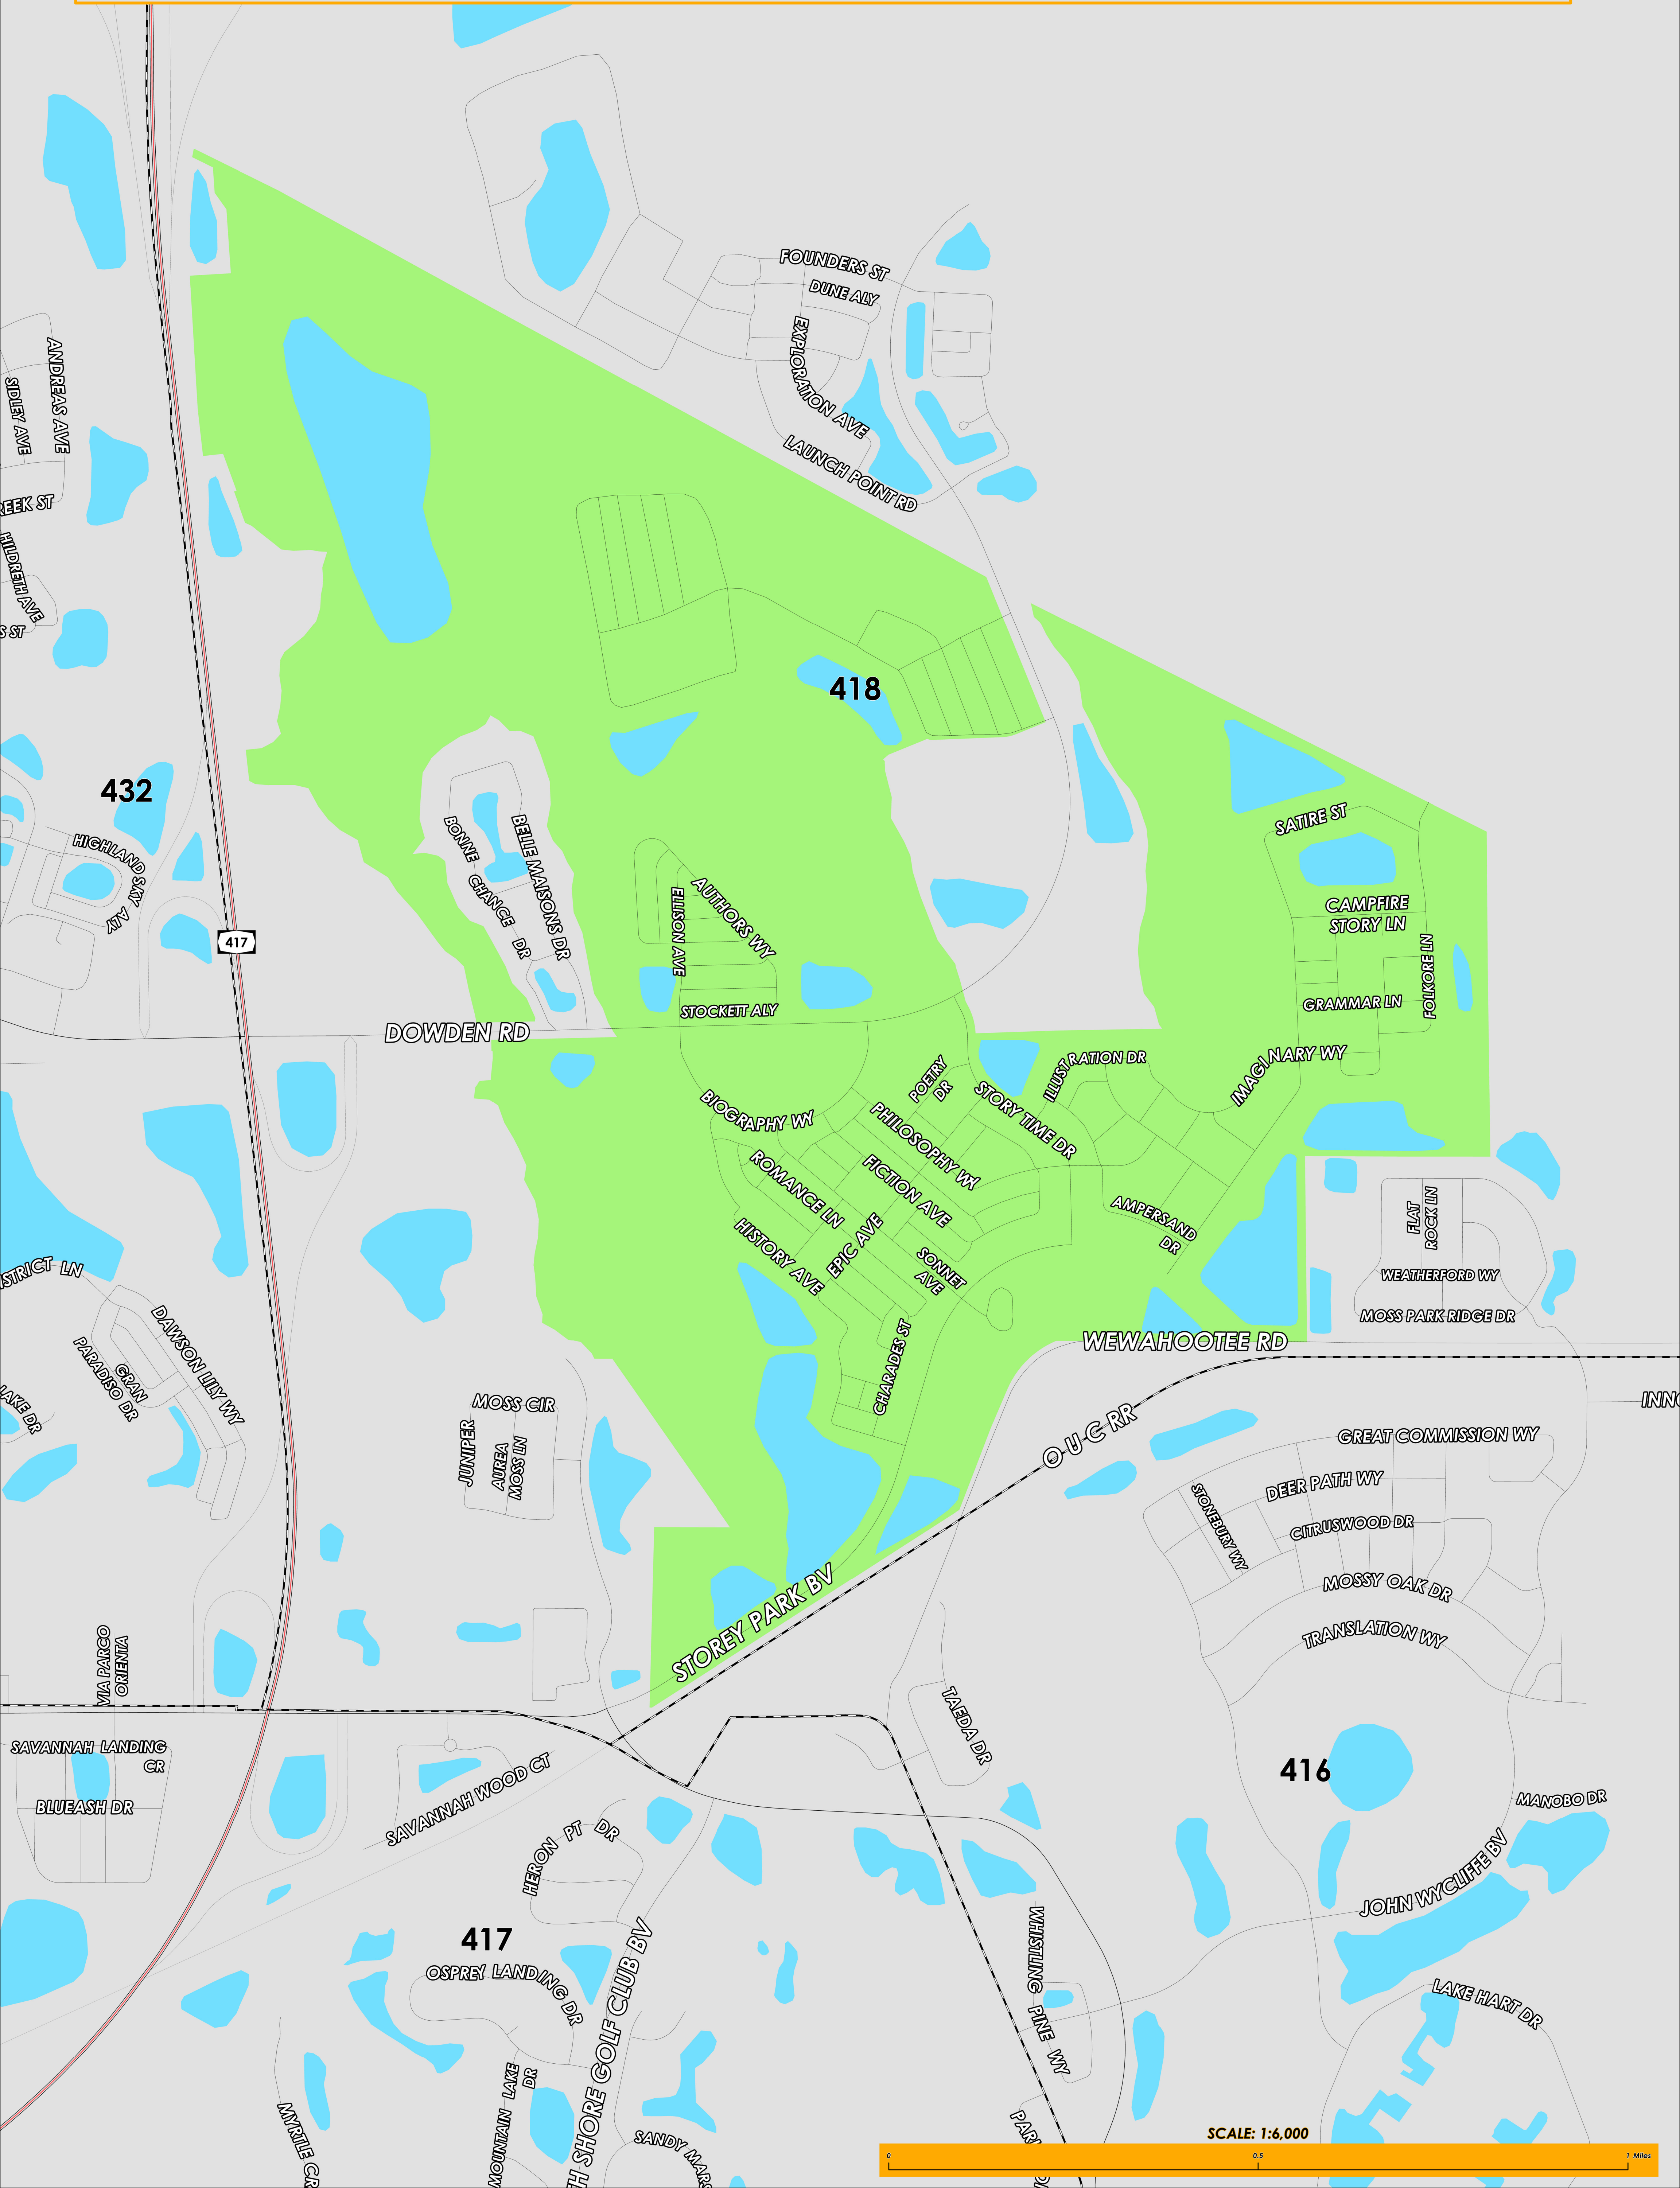

STOREY PARK COMMUNITY DEVELOPMENT DISTRICT

COUNTY PRECINCTS

Prepared by: Orange County Supervisor of Elections Mapping Department

CREATED ON: 06/18/2024

SCALE: 1:6,000