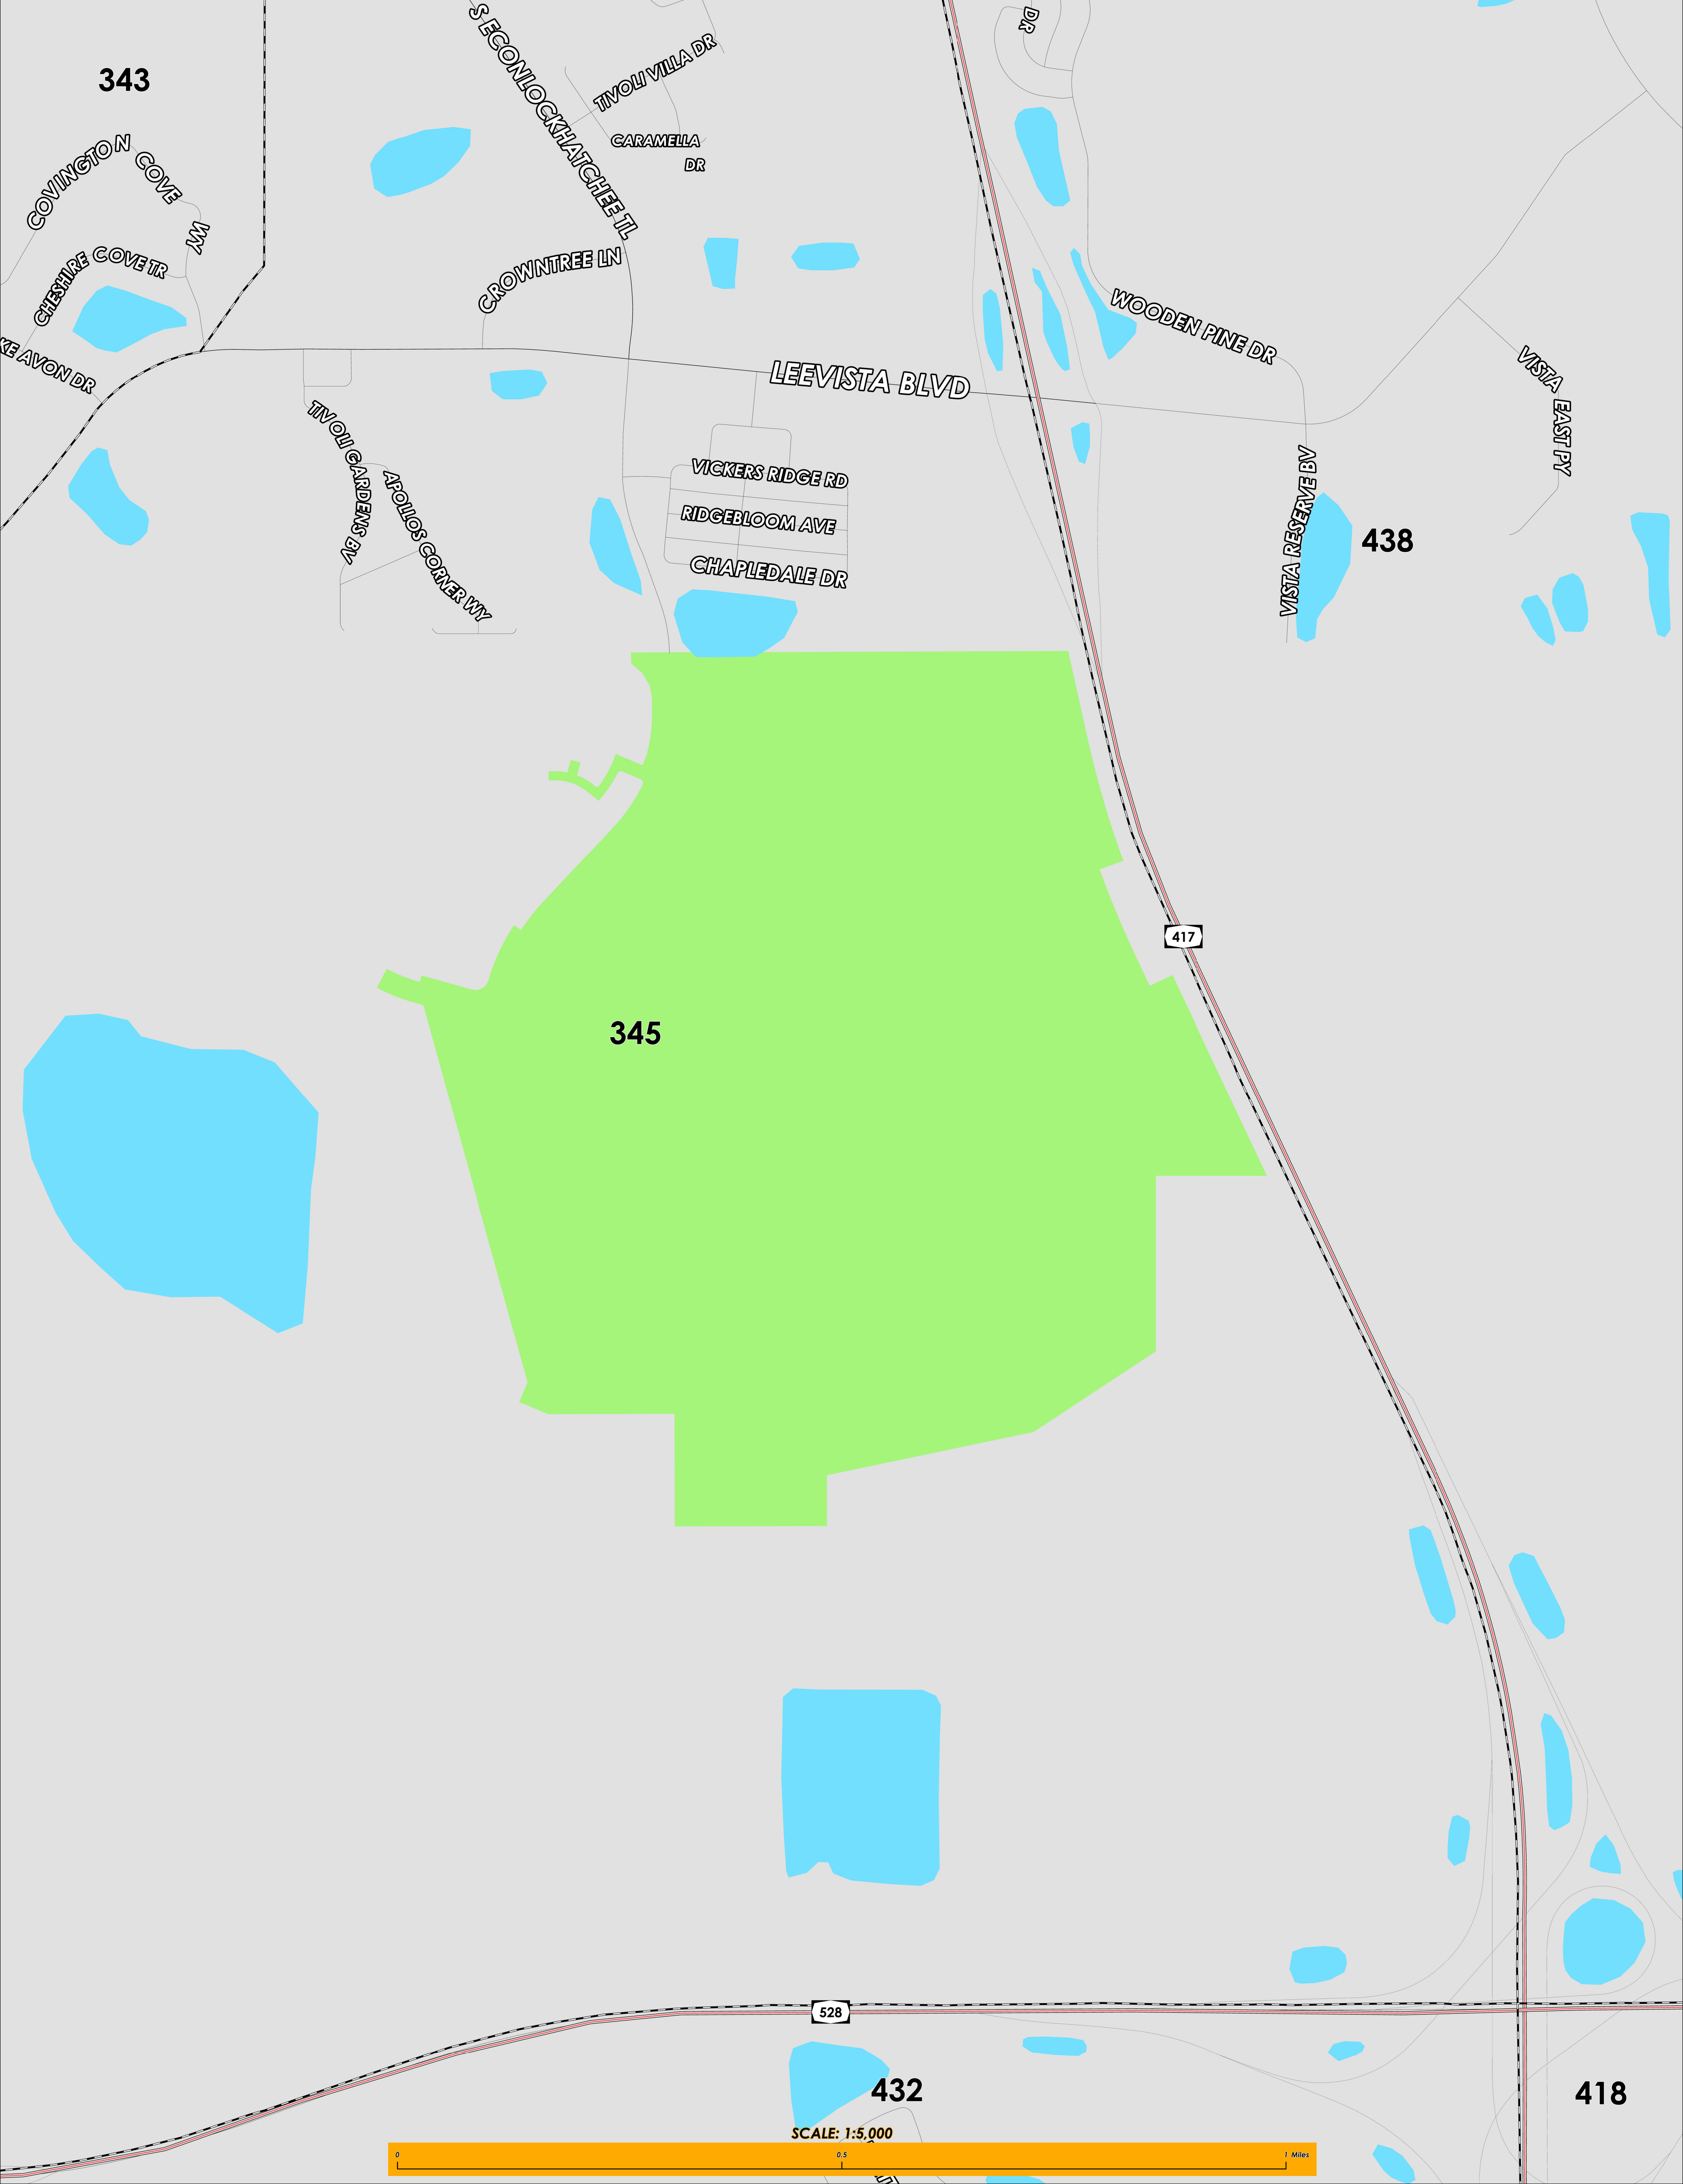

RIVERWALK COMMUNITY DEVELOPMENT DISTRICT

COUNTY PRECINCTS

Prepared by: Orange County Supervisor of Elections Mapping Department

CREATED ON: 06/19/2024

SCALE: 1:5,000