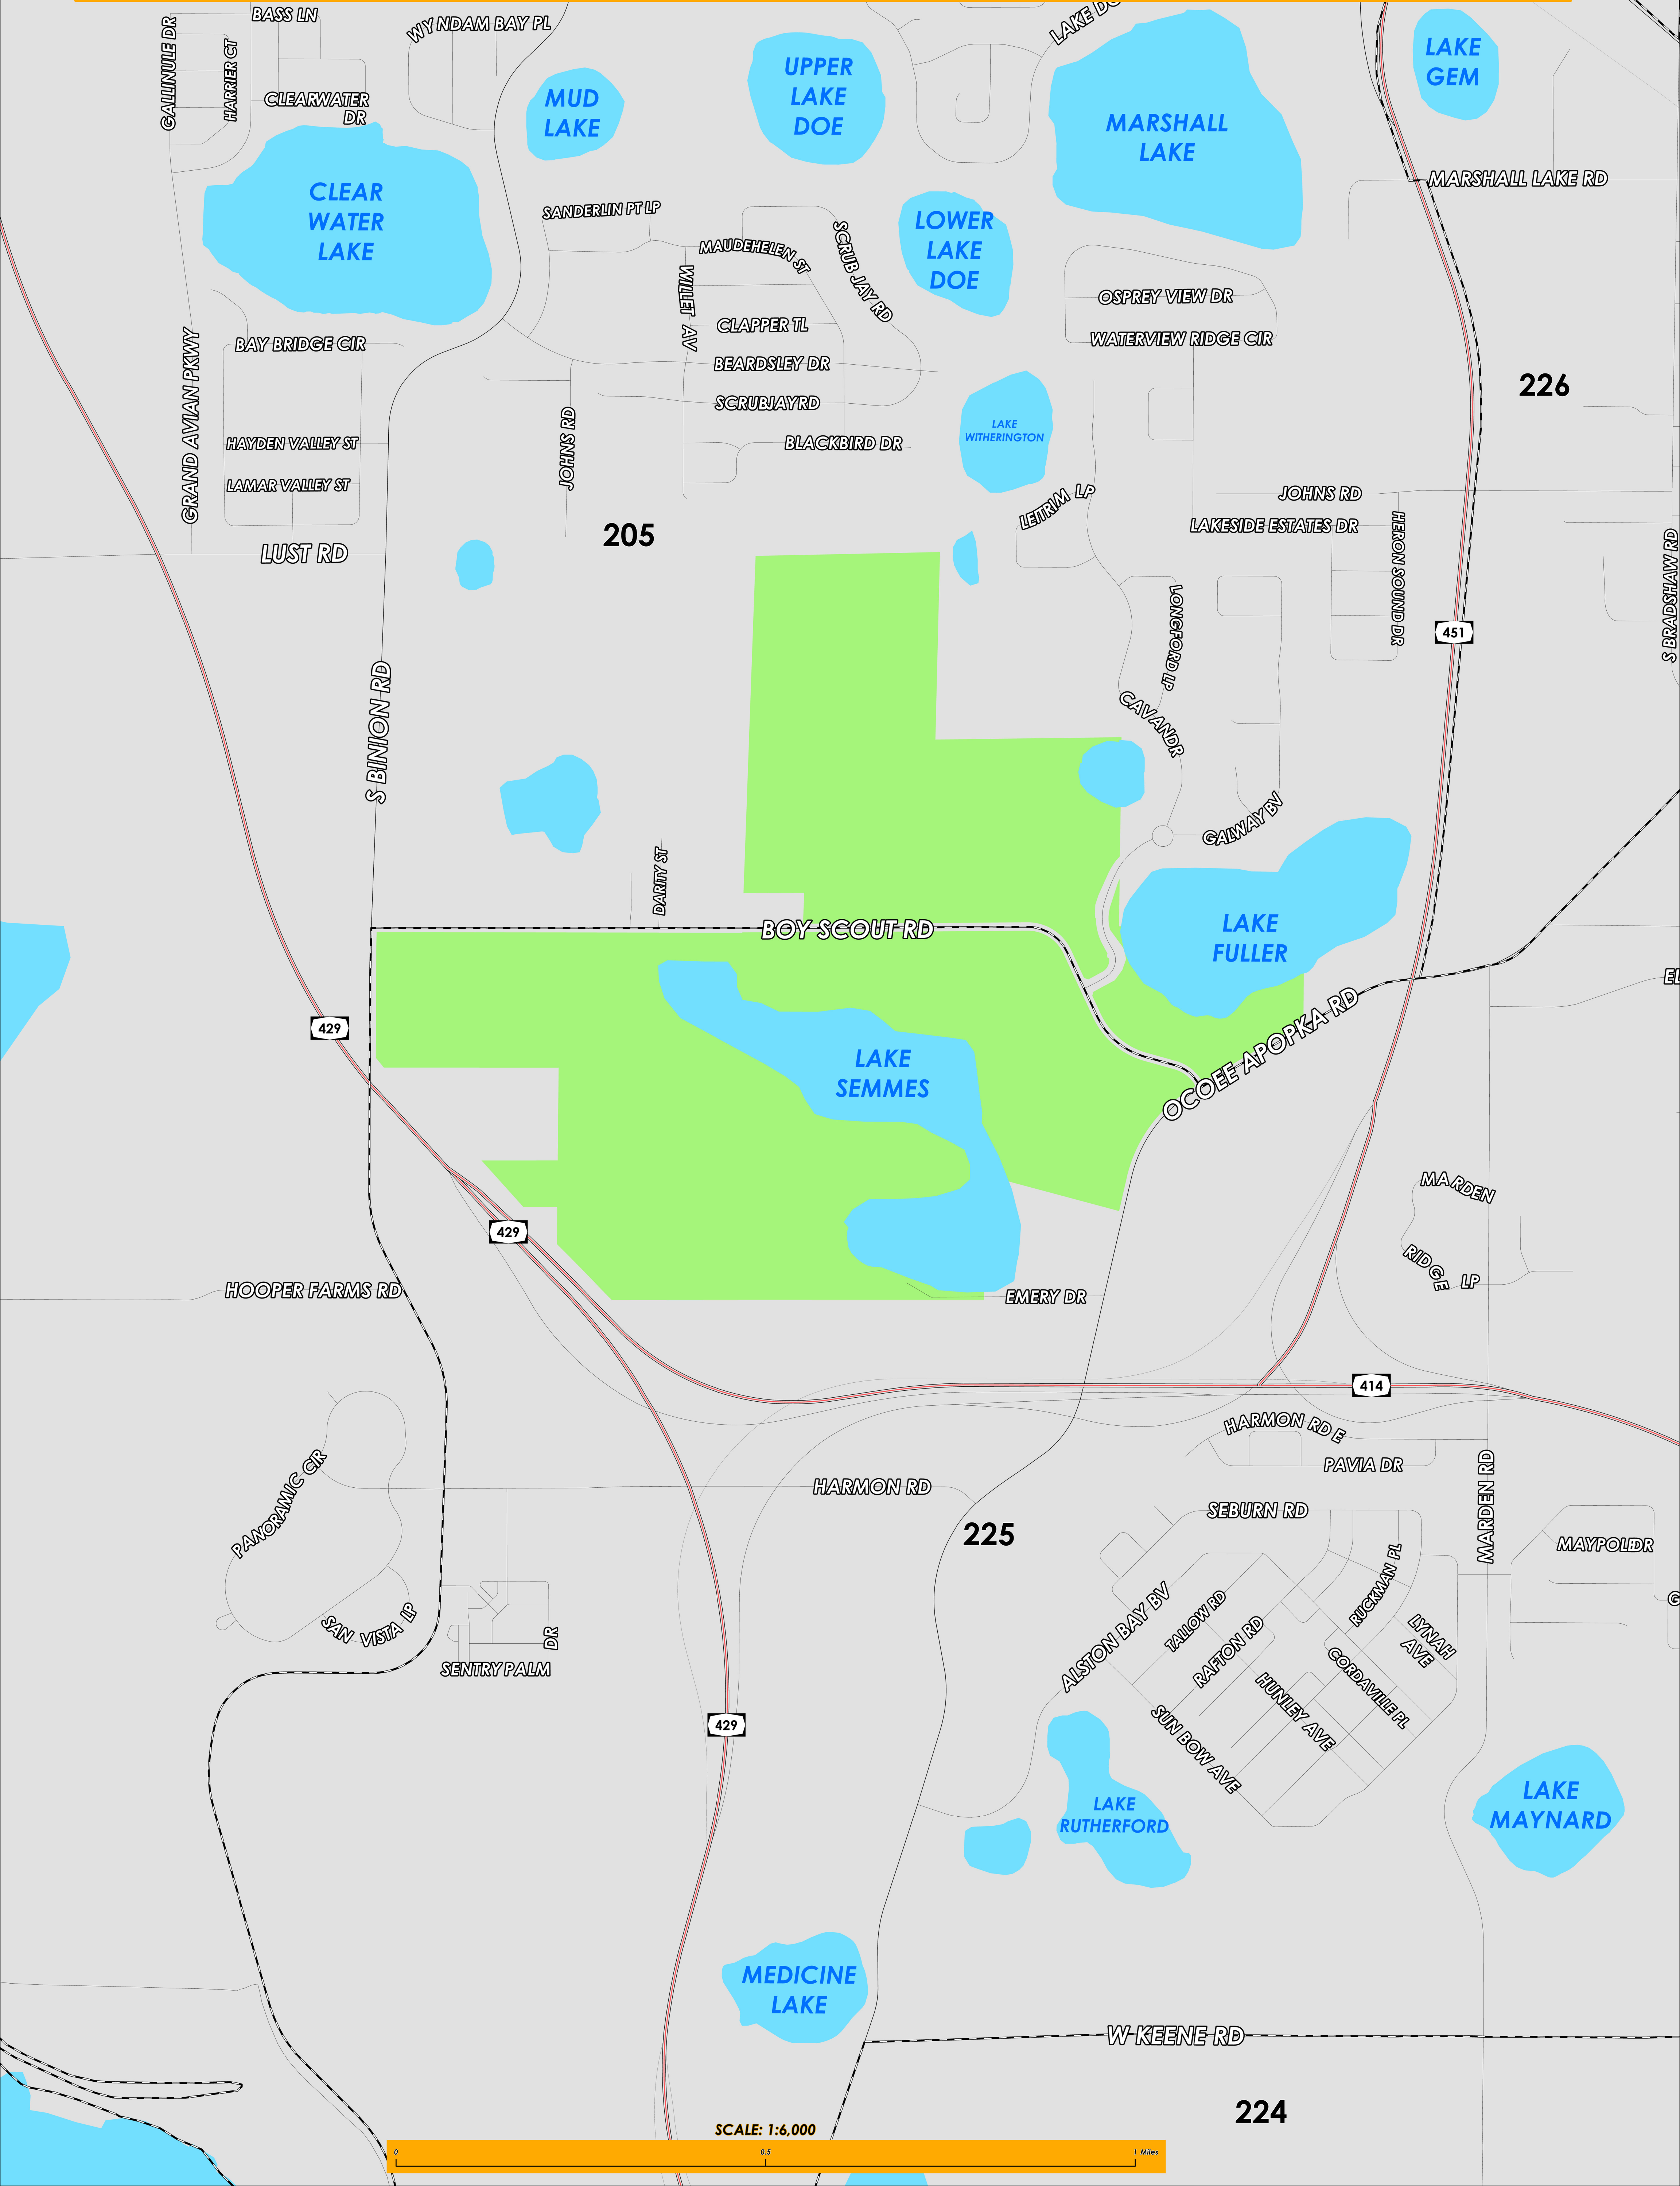

RIDGE AT APOPKA COMMUNITY DEVELOPMENT DISTRICT

COUNTY PRECINCTS

Prepared by: Orange County Supervisor of Elections Mapping Department

CREATED ON: 06/18/2024

SCALE: 1:6,000