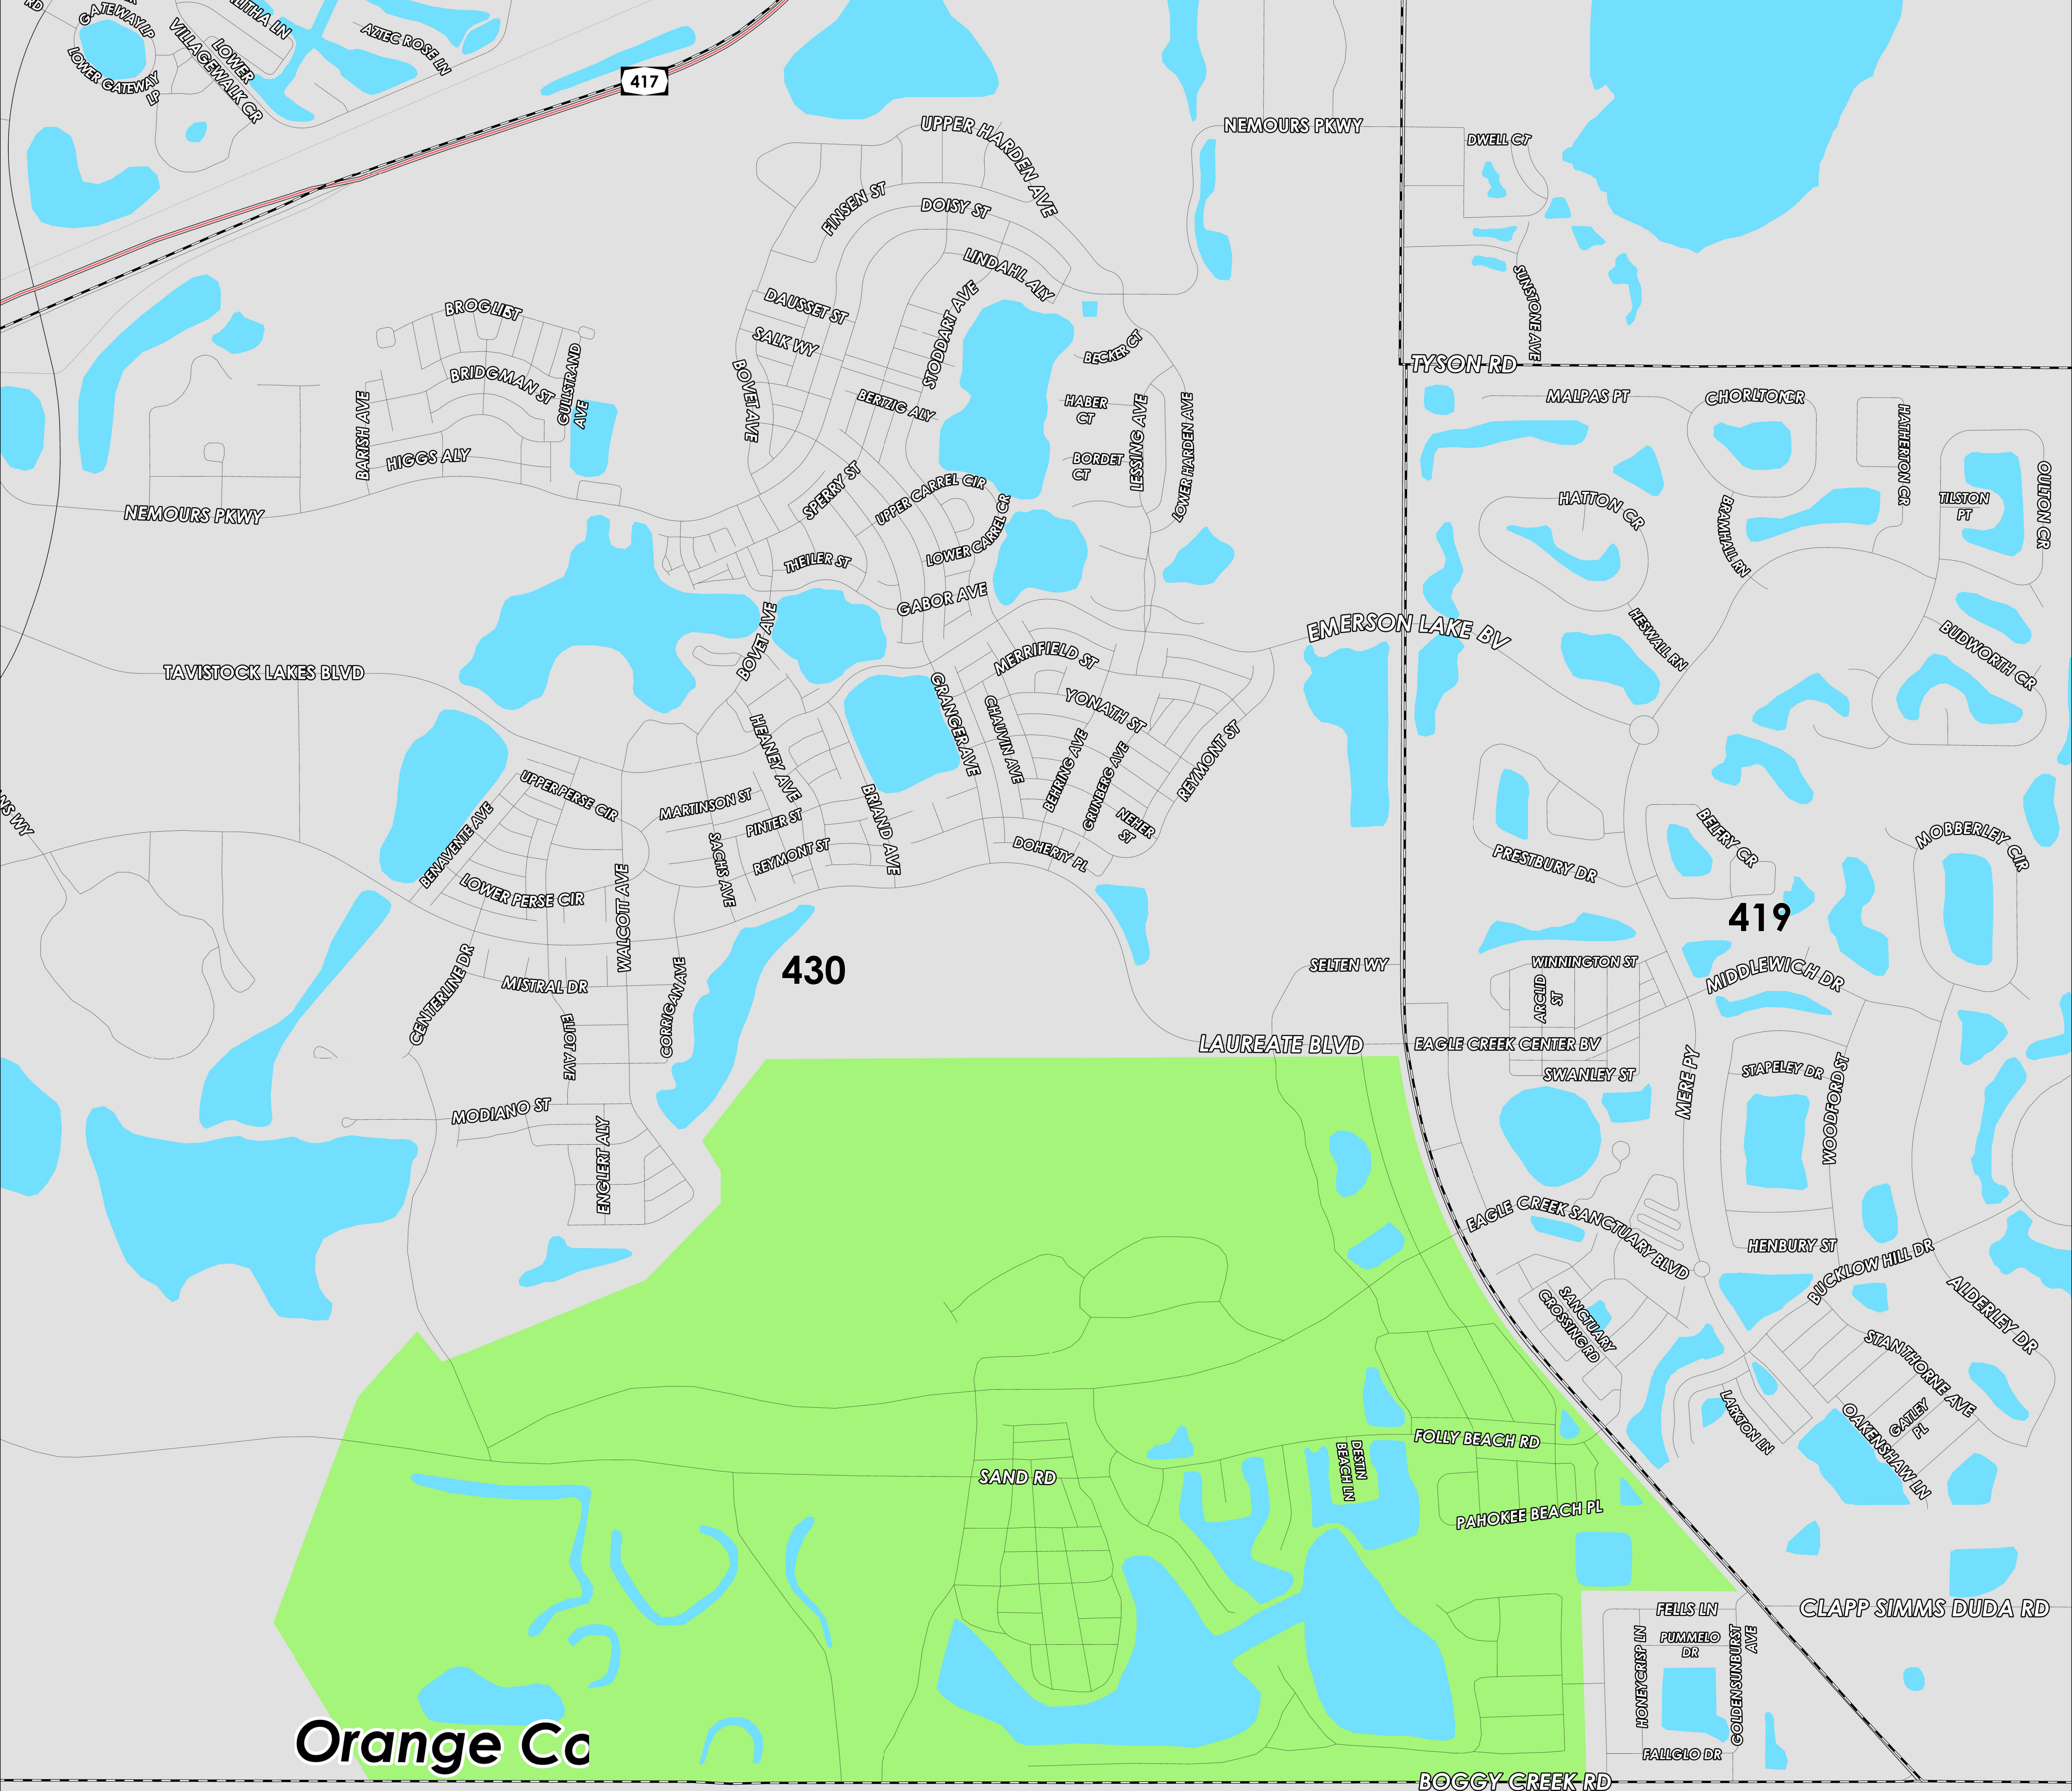

# POITRAS EAST COMMUNITY DEVELOPMENT DISTRICT

## COUNTY PRECINCTS

Prepared by: Orange County Supervisor of Elections Mapping Department

CREATED ON: 06/18/2024

Orange Co  
Osceola Co

SCALE: 1:7,000