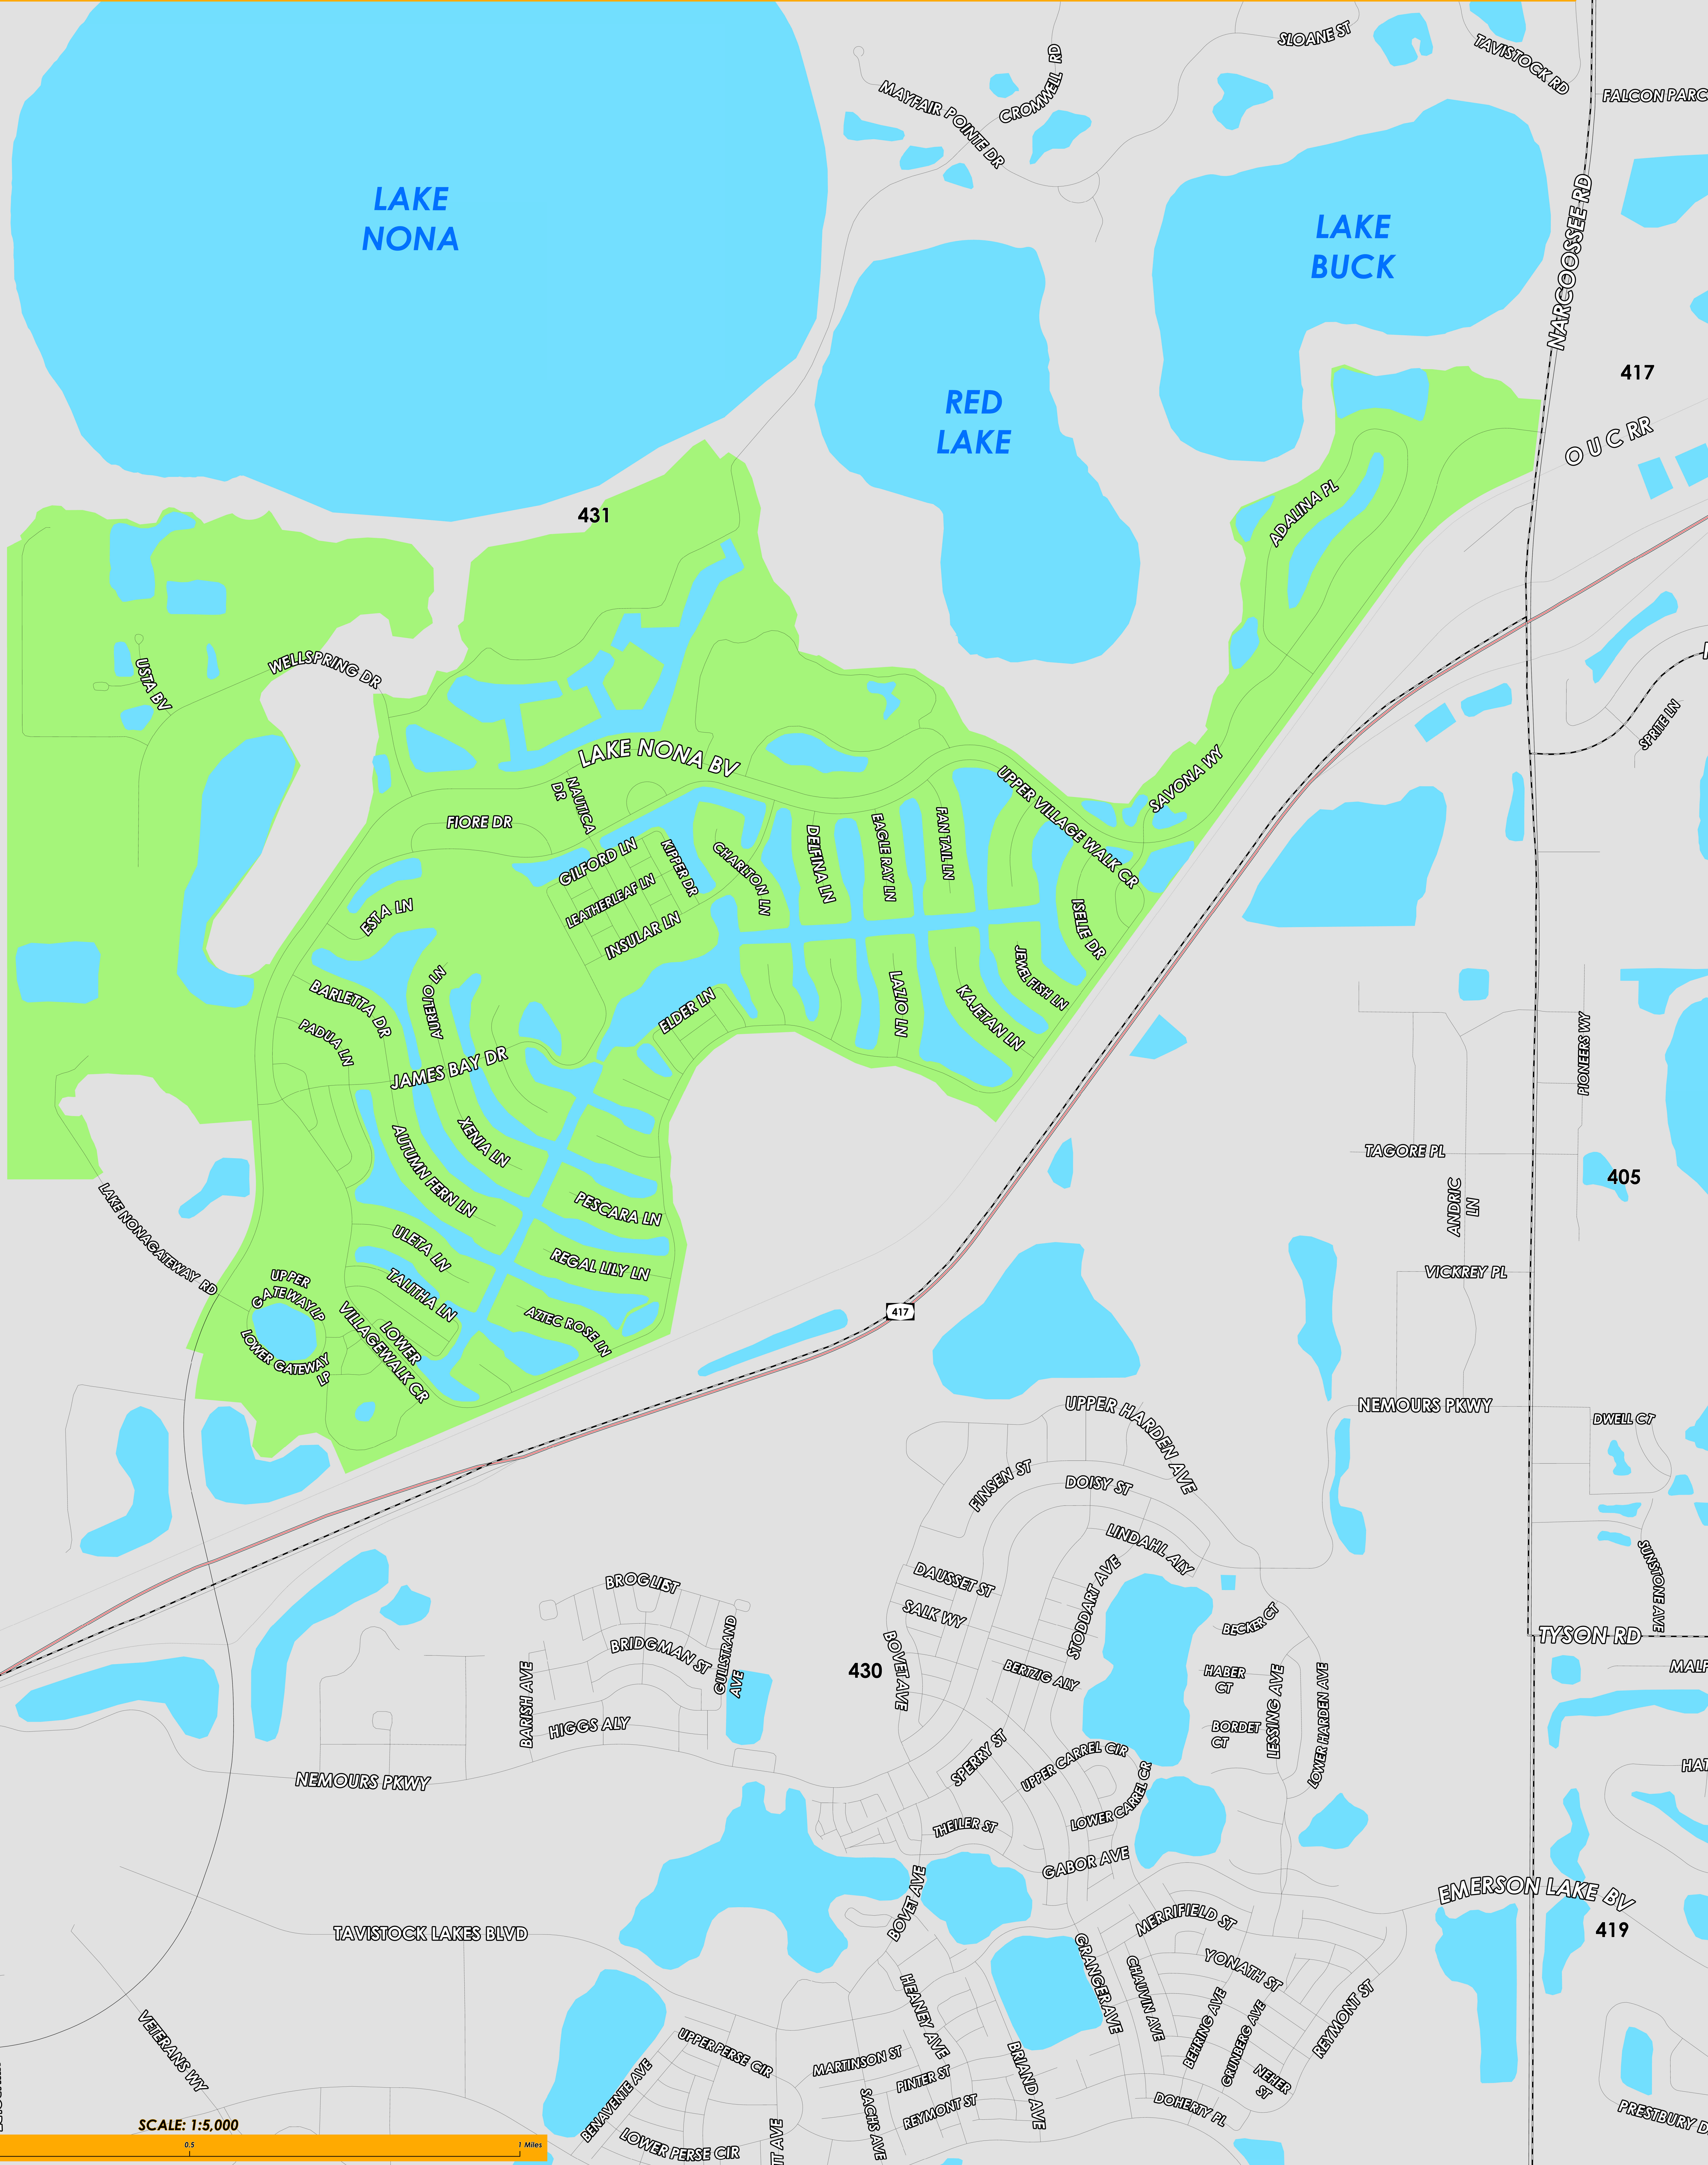

MYRTLE CREEK IMPROVEMENT DISTRICT

COUNTY PRECINCTS

Prepared by: Orange County Supervisor of Elections Mapping Department

CREATED ON: 06/17/2024

SCALE: 1:5,000

0.5

1 Miles