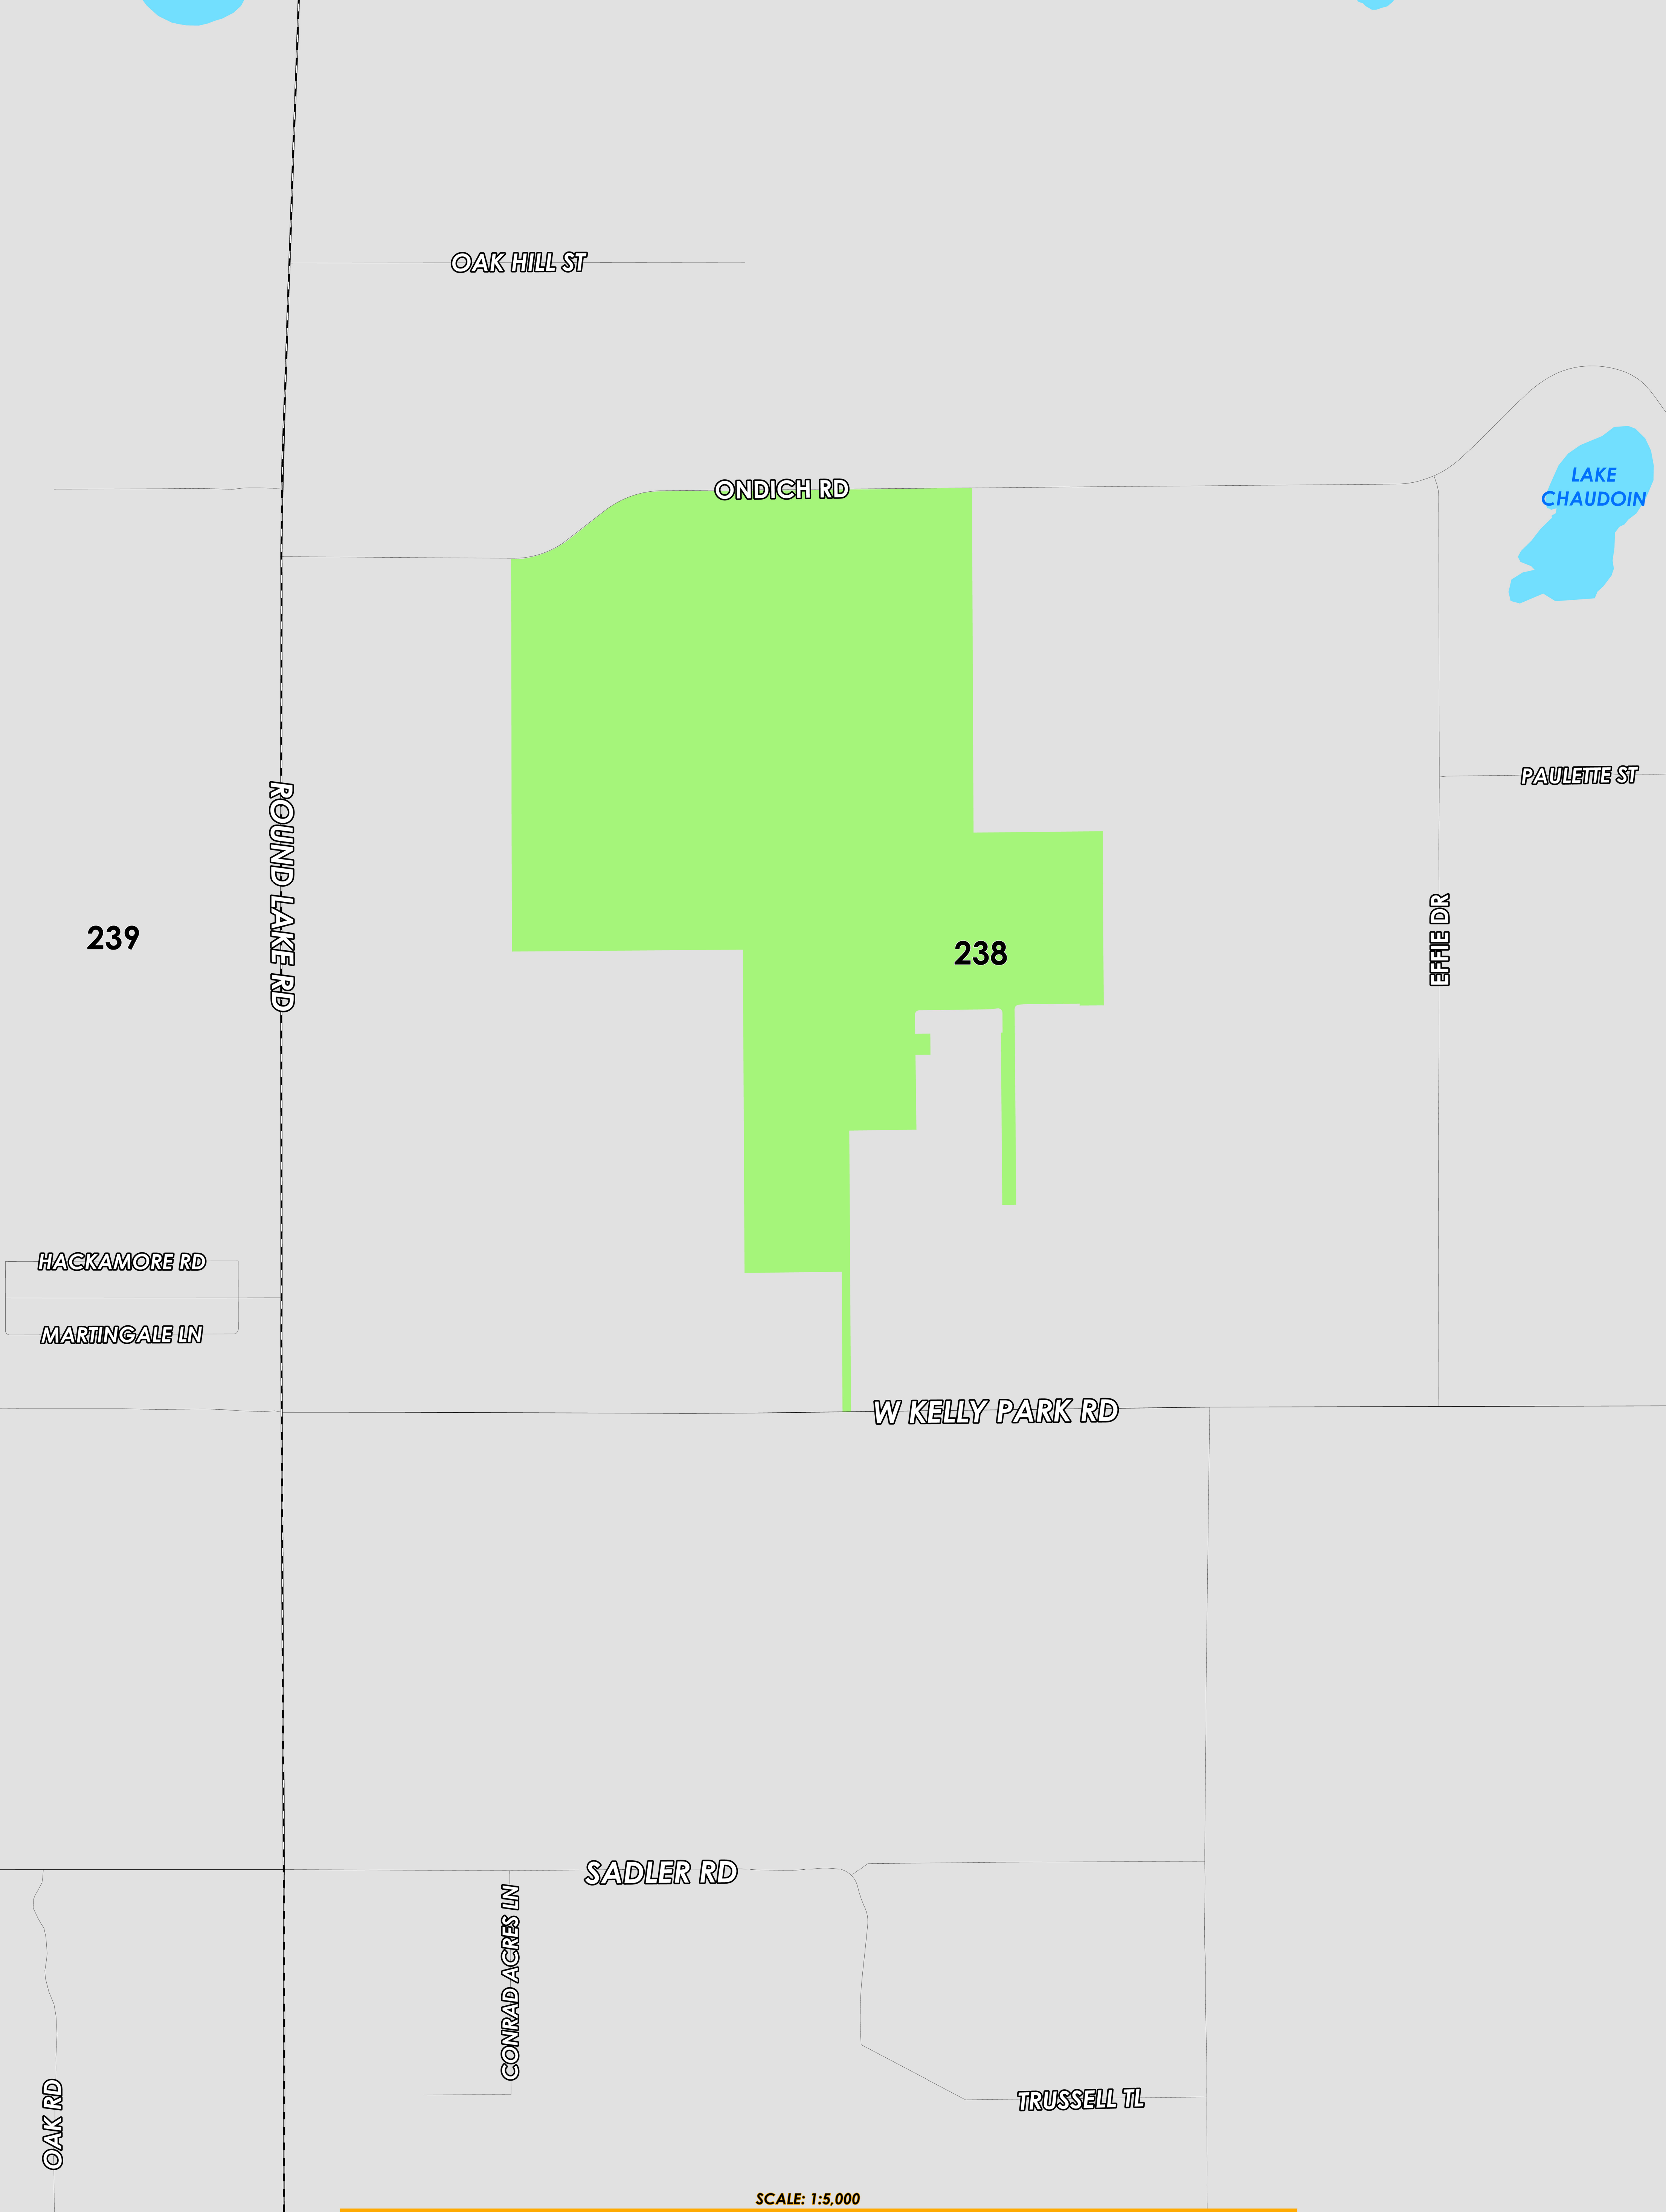

KELLY PARK COMMUNITY DEVELOPMENT DISTRICT

COUNTY PRECINCTS

Prepared by: Orange County Supervisor of Elections Mapping Department

CREATED ON: 06/19/2024

SCALE: 1:5,000