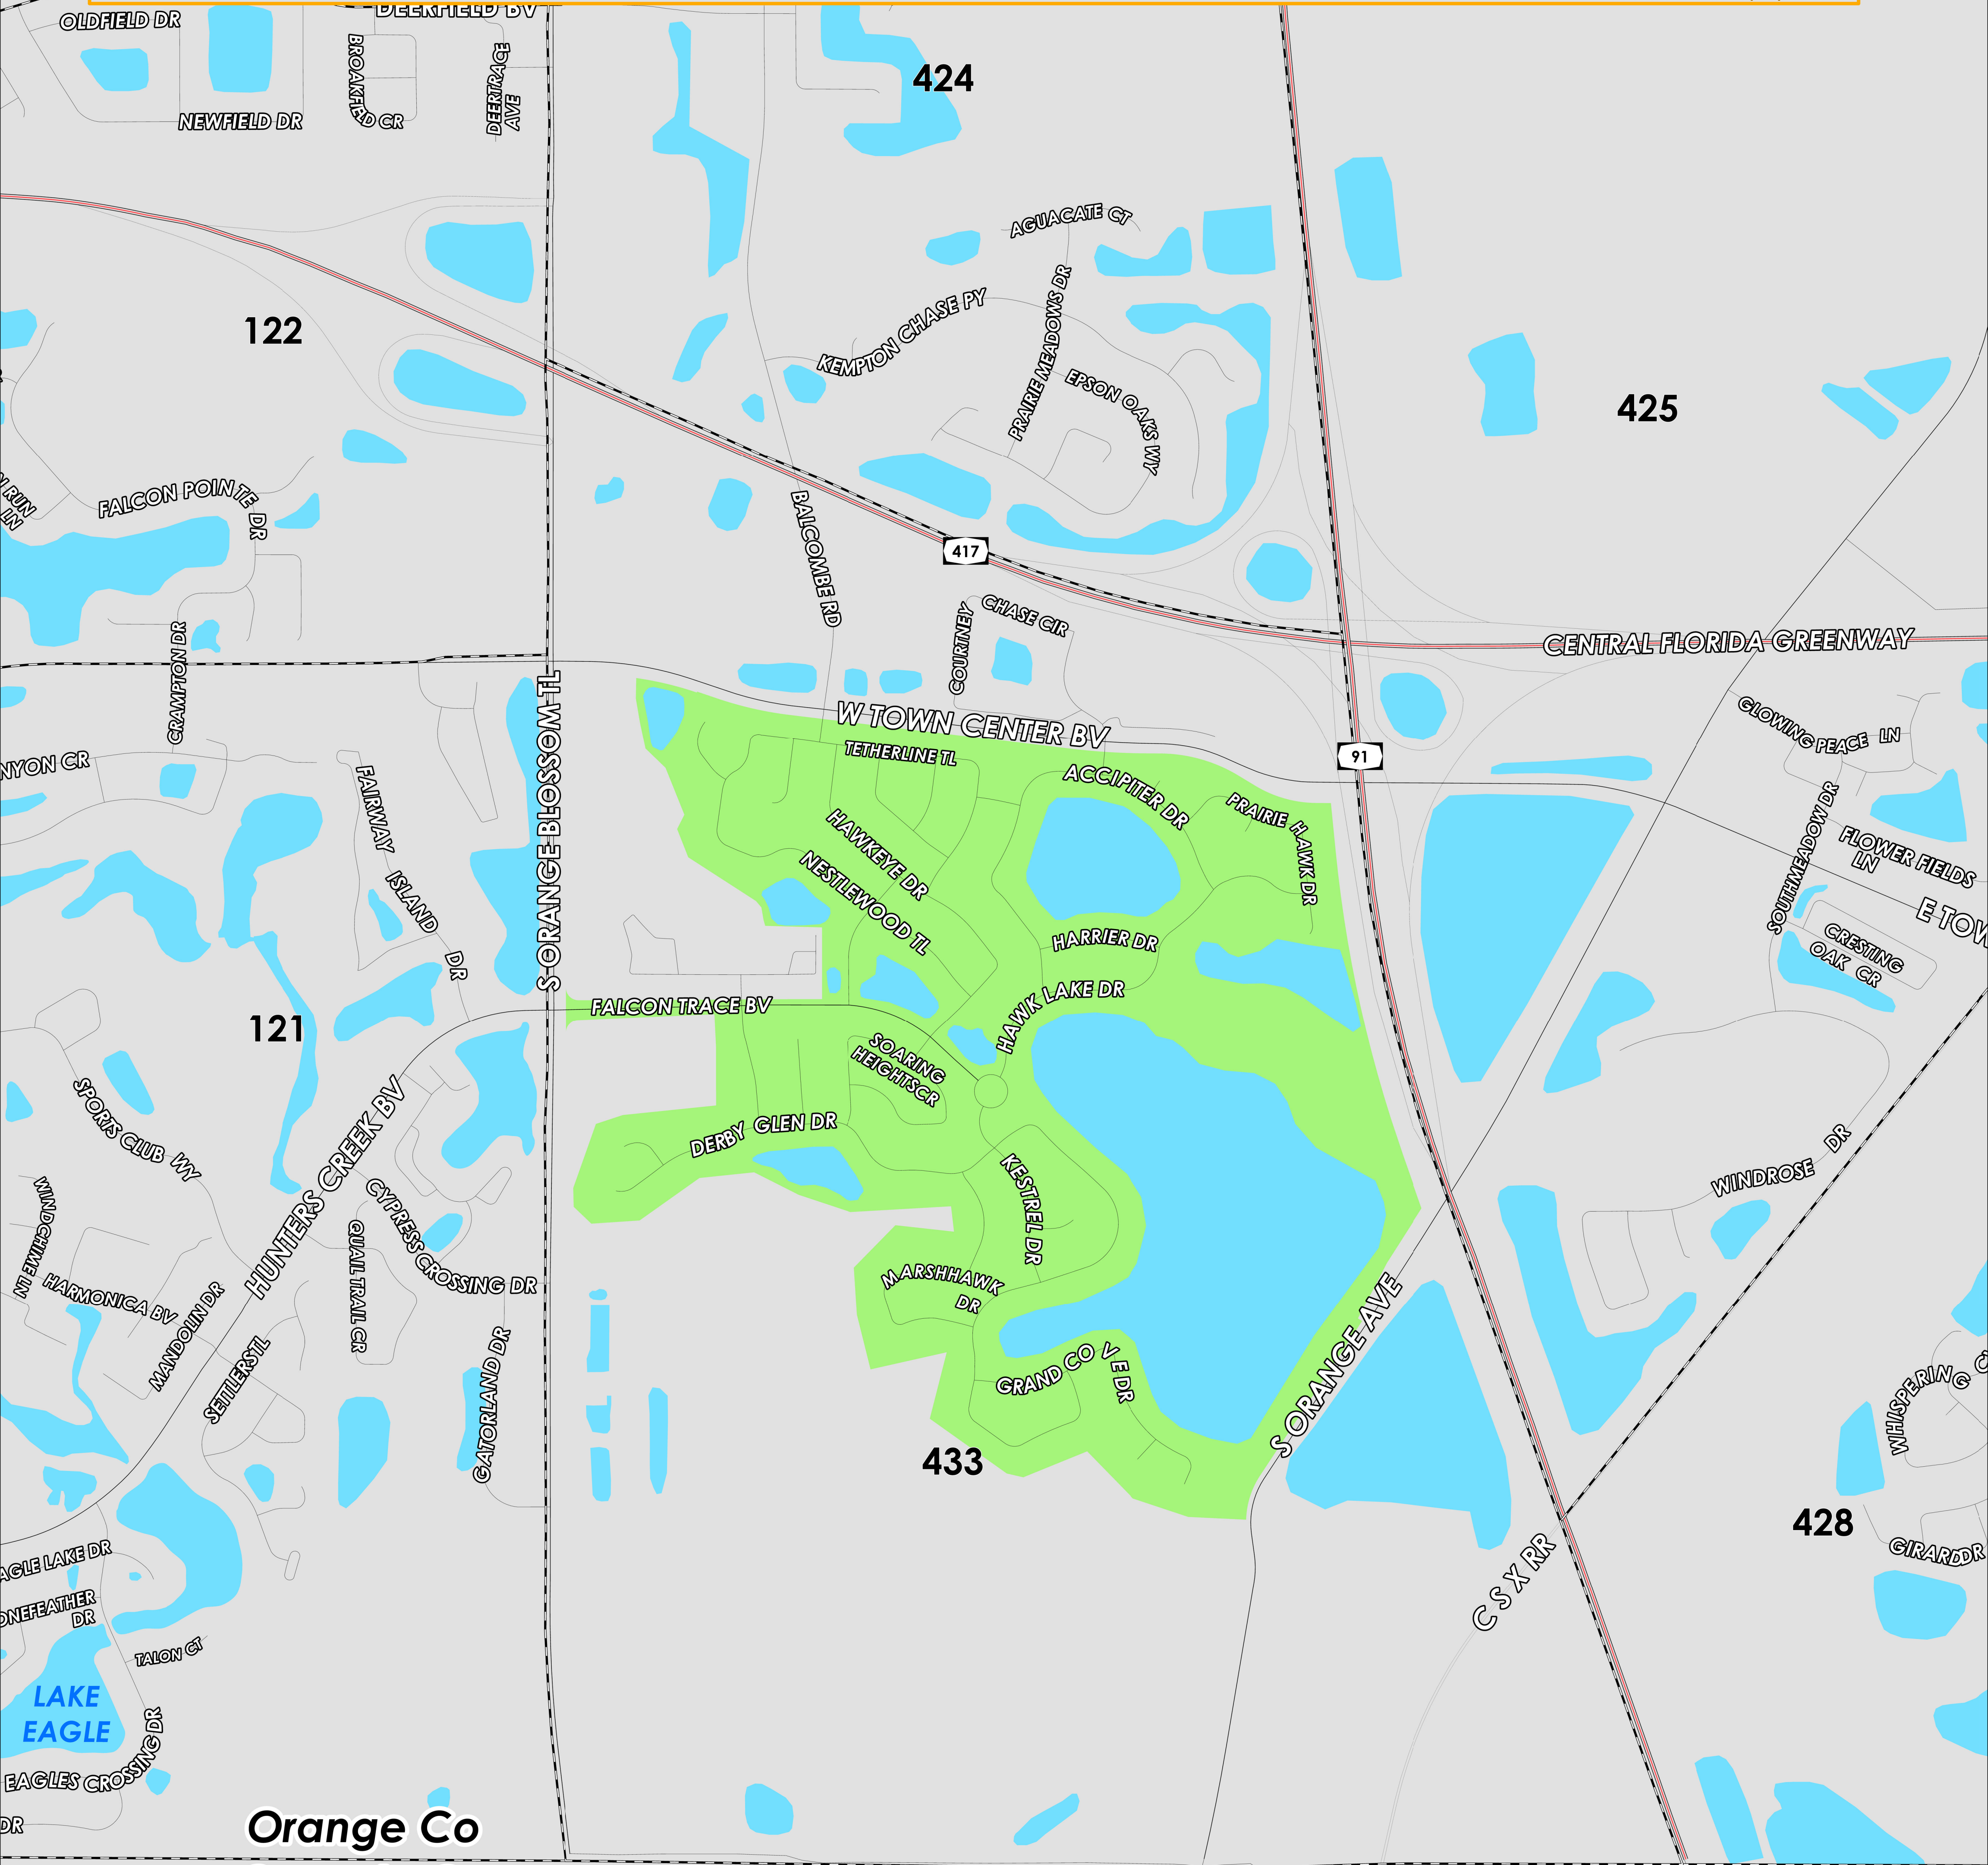

FALCON TRACE COMMUNITY DEVELOPMENT DISTRICT

COUNTY PRECINCTS

Prepared by: Orange County Supervisor of Elections Mapping Department

CREATED ON: 06/18/2024

Orange Co
Osceola Co

SCALE: 1:6,000