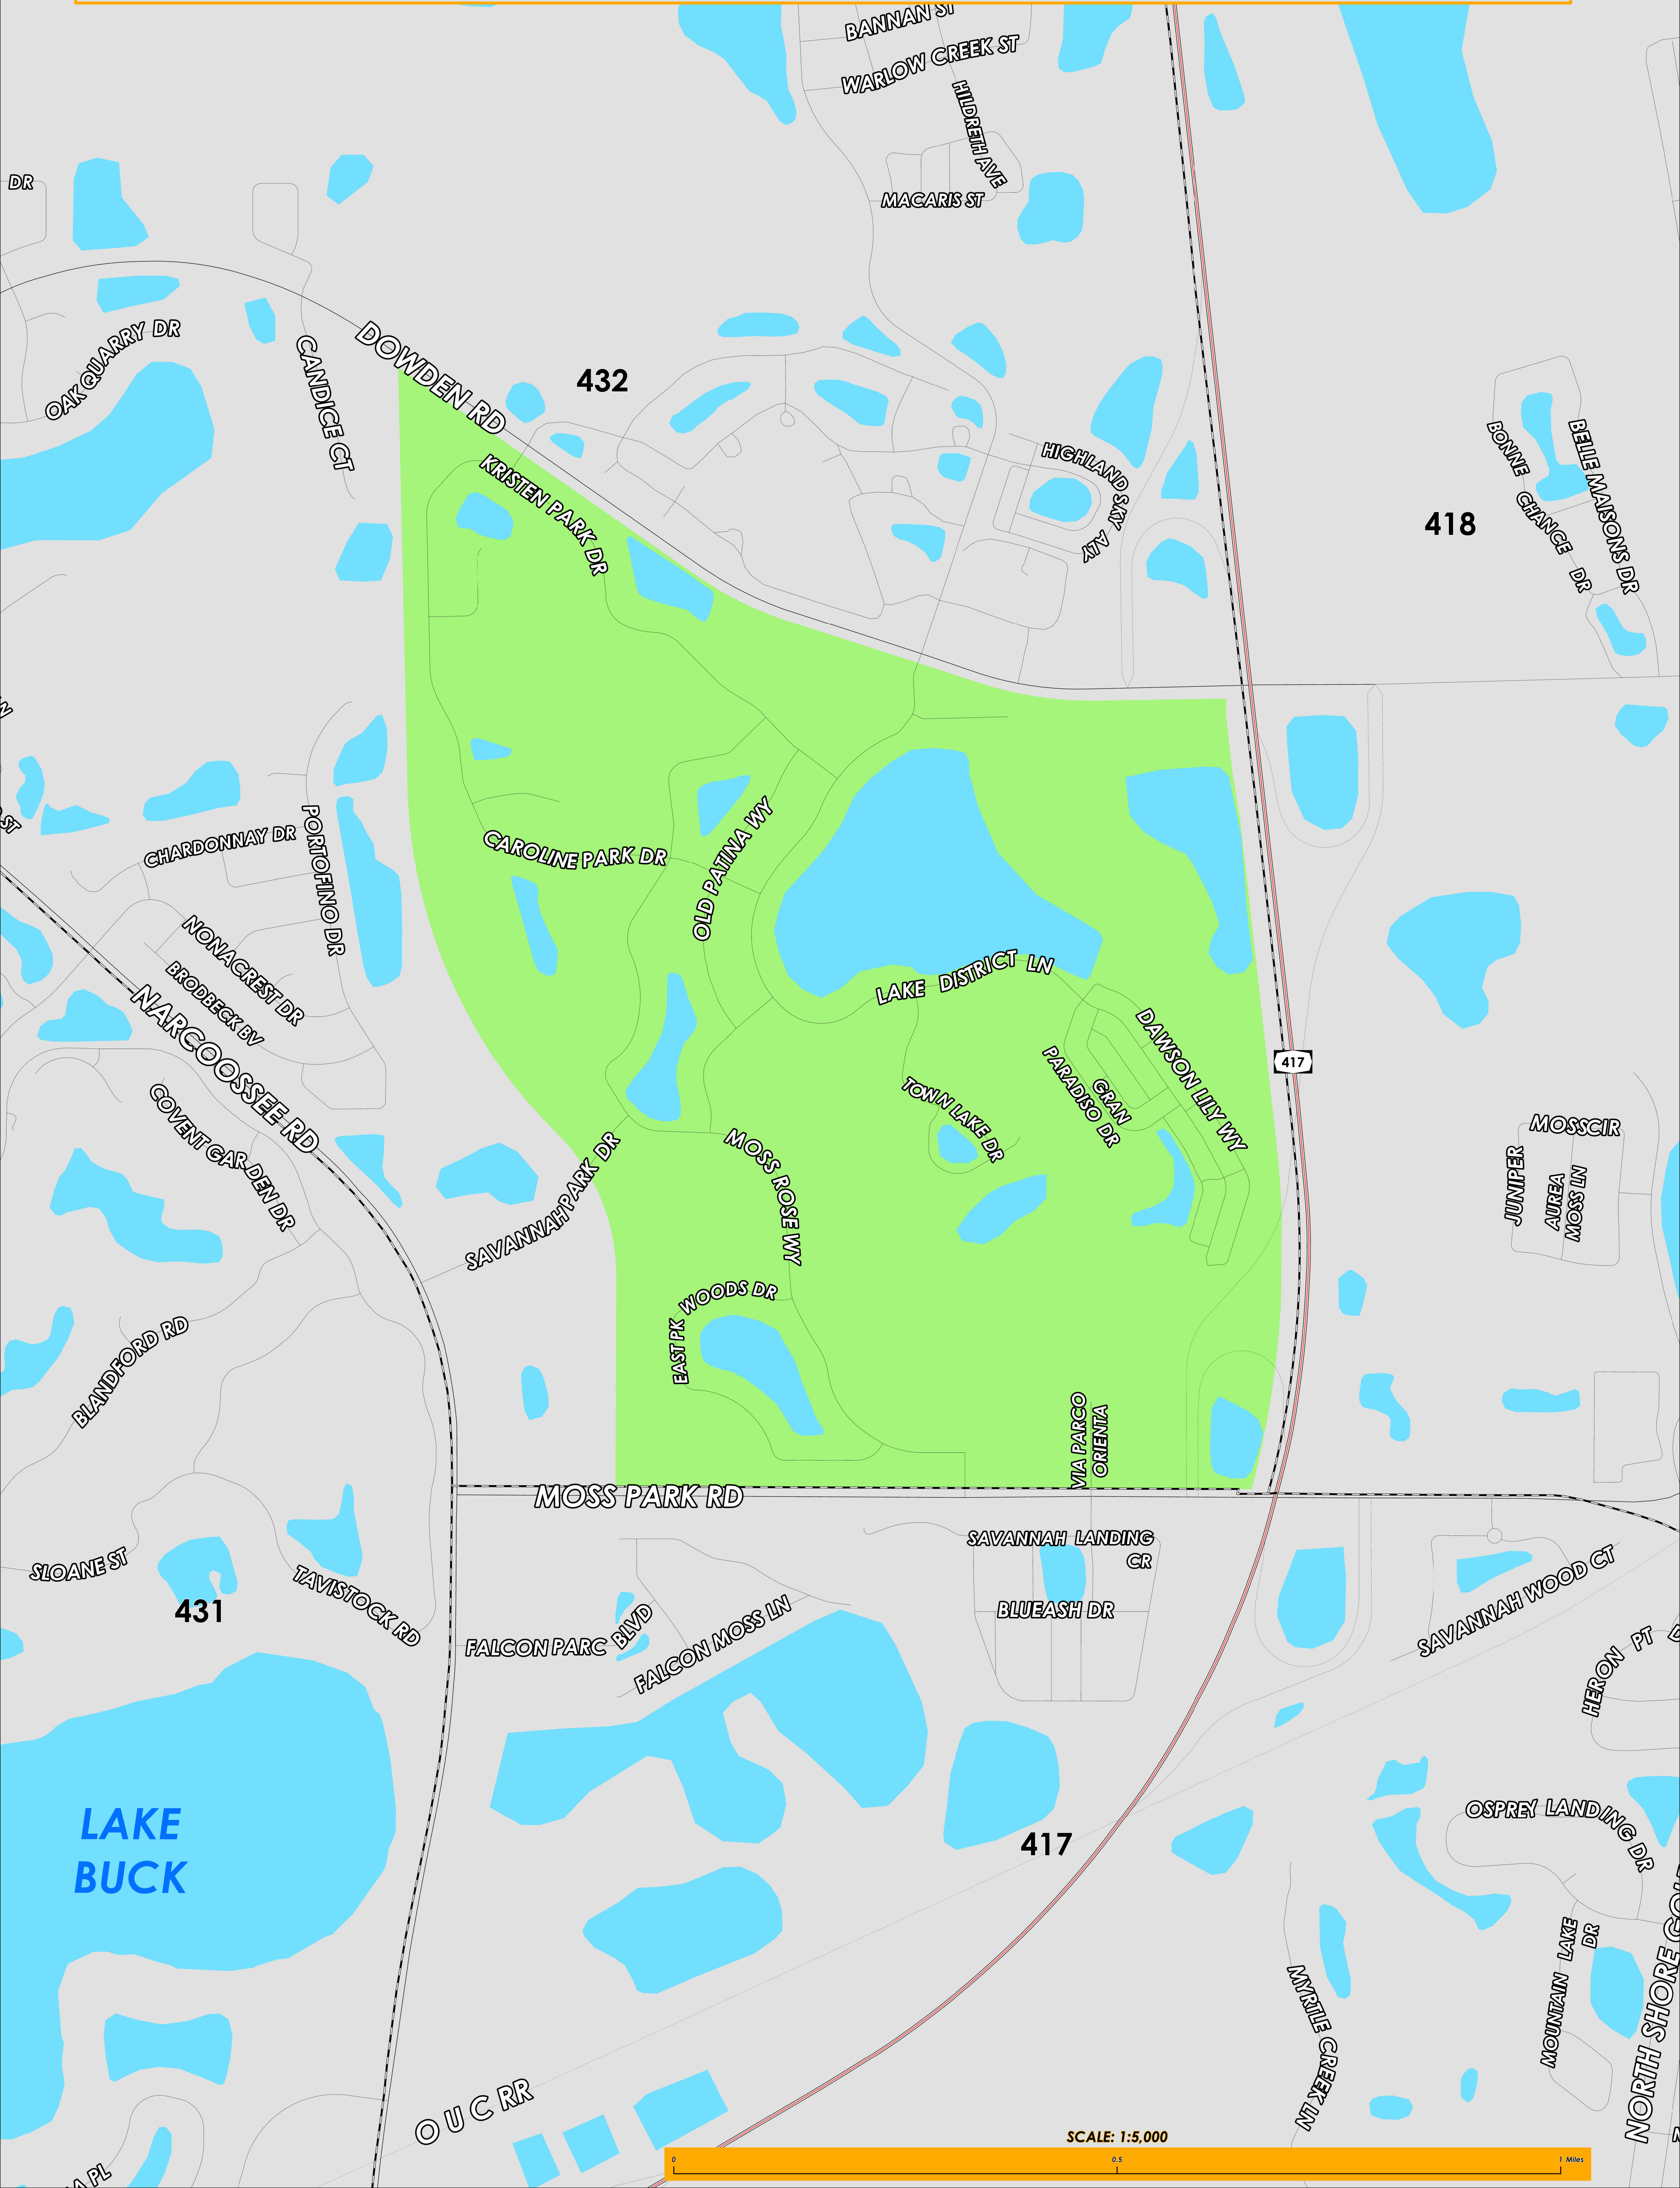

EAST PARK COMMUNITY DEVELOPMENT DISTRICT

COUNTY PRECINCTS

Prepared by: Orange County Supervisor of Elections Mapping Department

CREATED ON: 06/18/2024

SCALE: 1:5,000