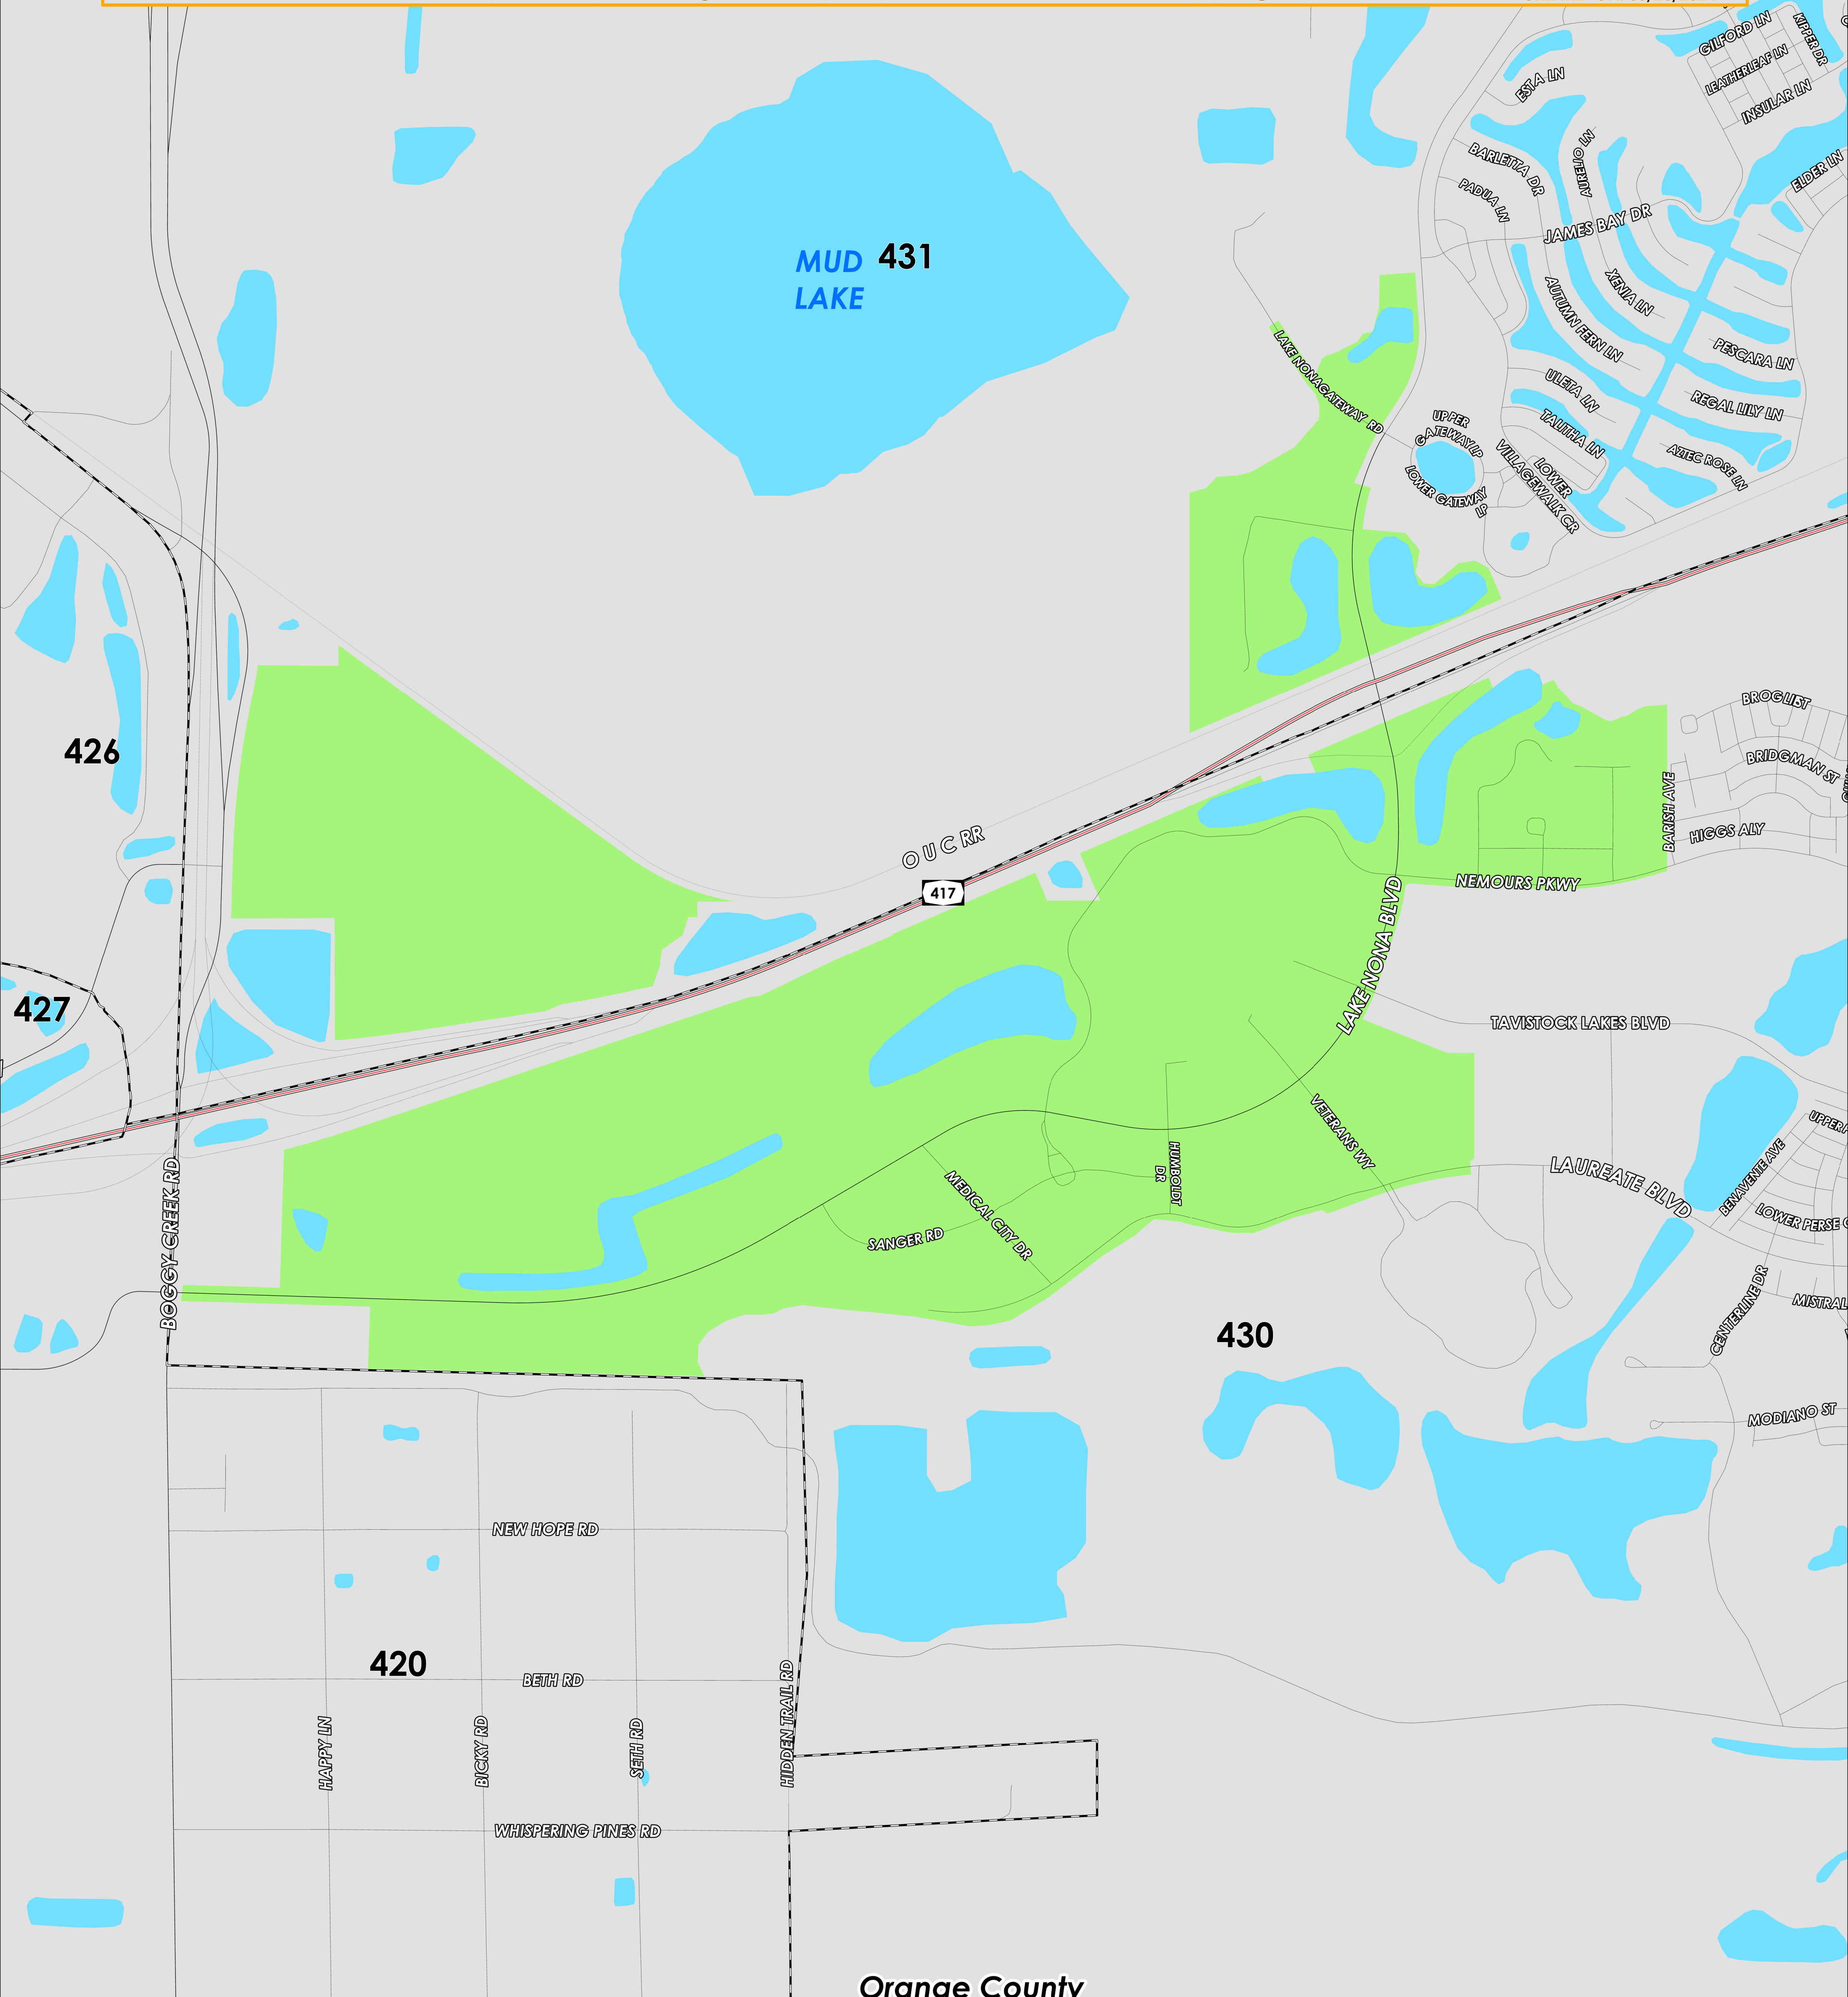

# BOGGY CREEK IMPROVEMENT DISTRICT COUNTY PRECINCTS

Prepared by: Orange County Supervisor of Elections Mapping Department

CREATED ON: 06/20/2024

Orange County  
Osceola County

SCALE: 1:8,000