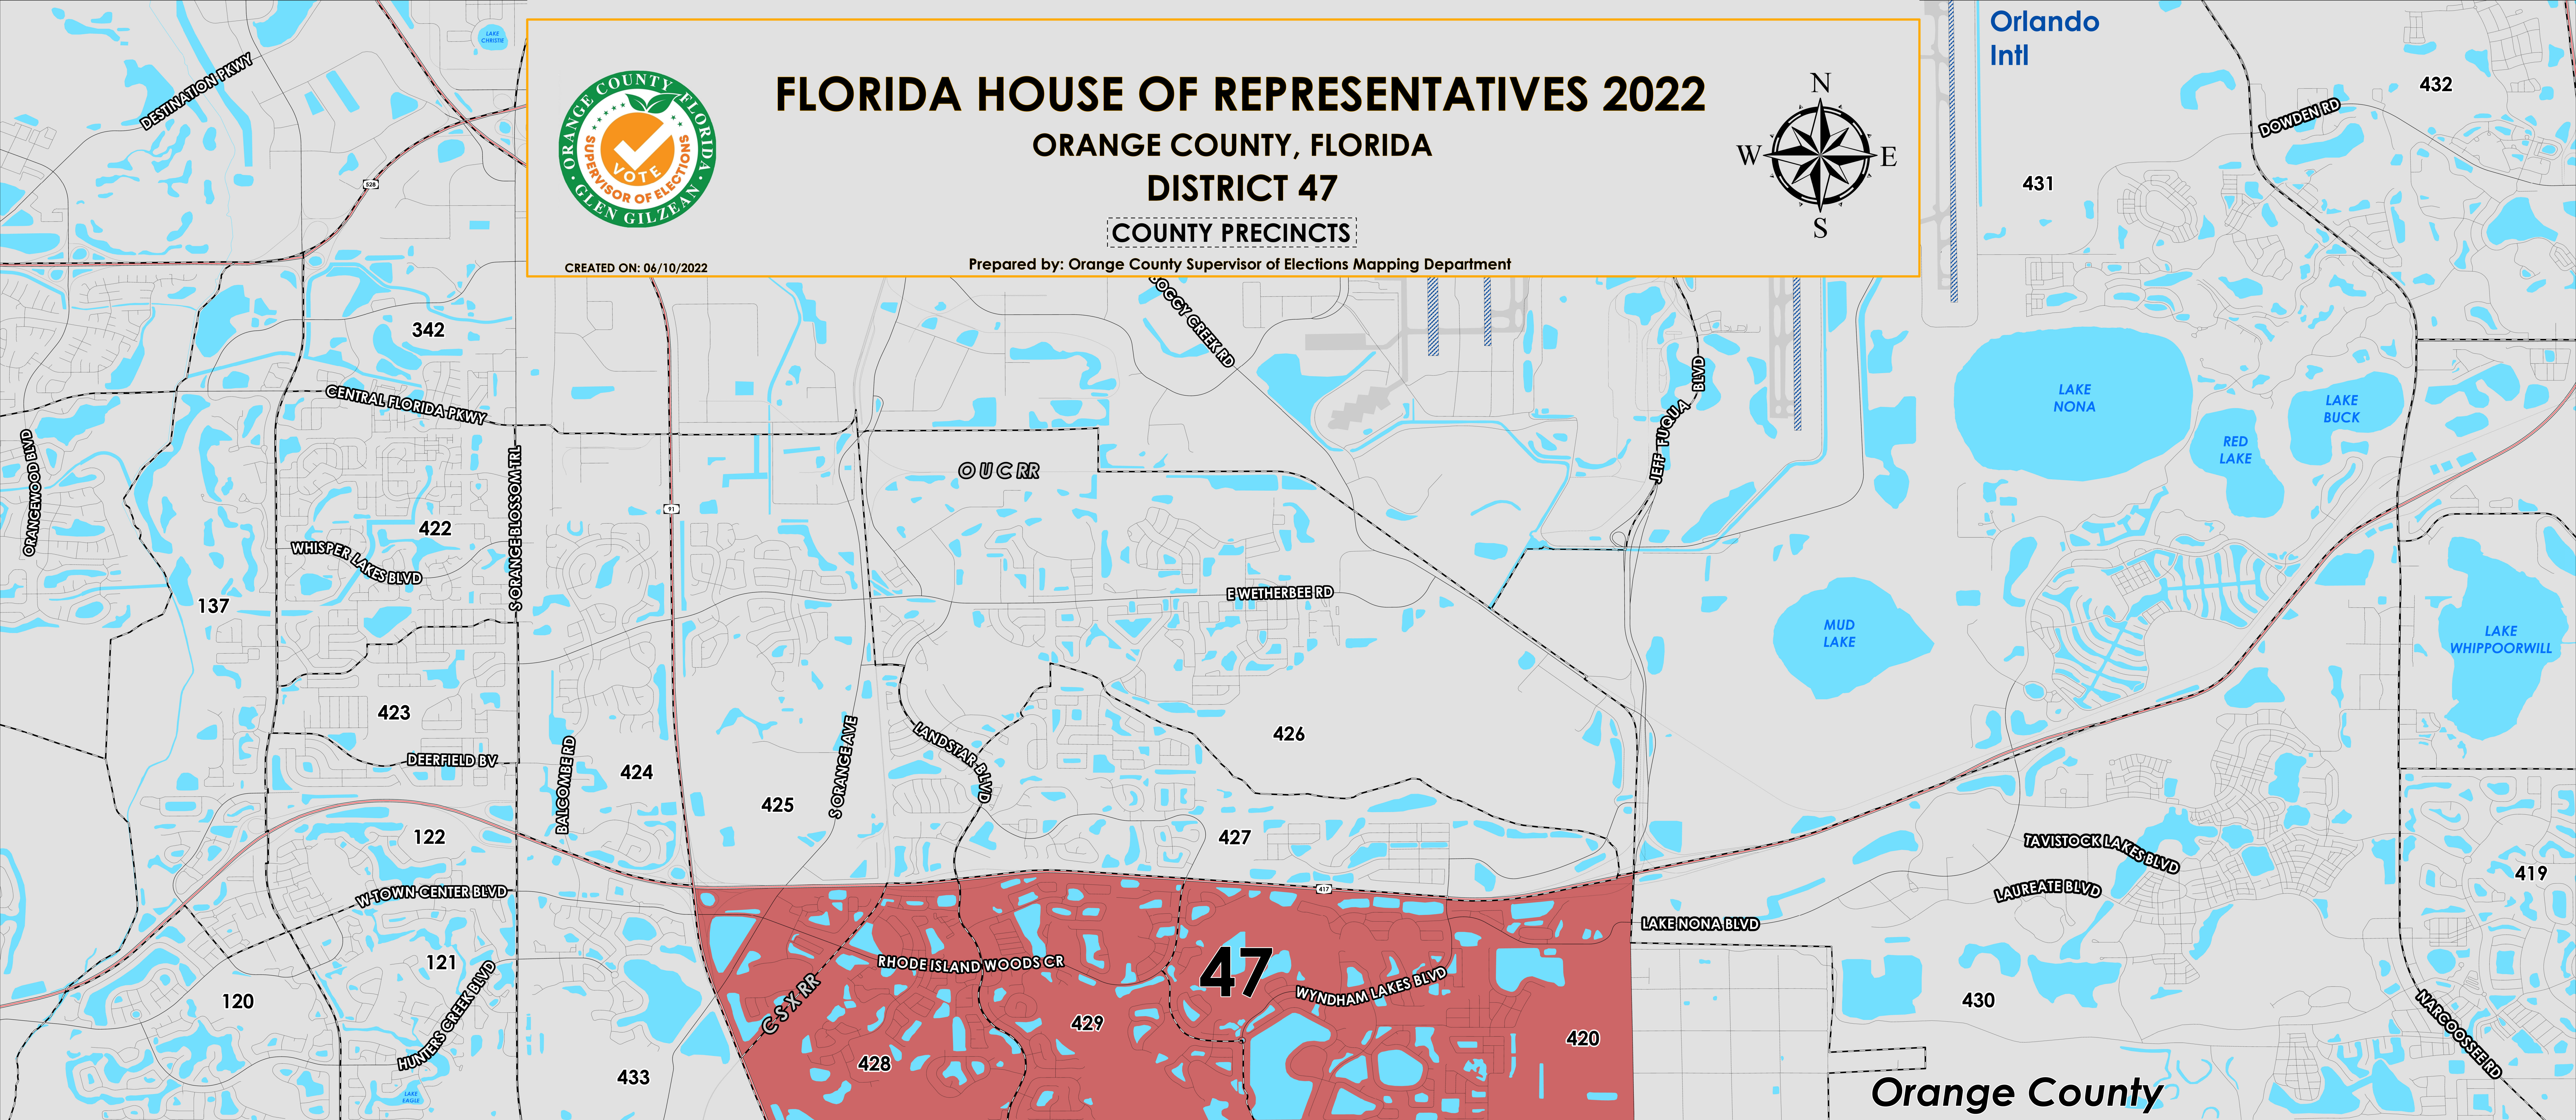

FLORIDA HOUSE OF REPRESENTATIVES 2022

ORANGE COUNTY, FLORIDA

DISTRICT 47

COUNTY PRECINCTS

CREATED ON: 06/10/2022

Prepared by: Orange County Supervisor of Elections Mapping Department

Orange County
Osceola County

Florida State House of Representatives (2022) district 47 falls within southern Orange County. The northern boundary follows State Road 417, the western boundary follows along the Florida Turnpike, and the southern boundary follows along the Osceola/Orange County border. The eastern boundary follows along a section of Boggy Creek Road. A complete list of Orange County precincts within district 47 can be found at the end of this document.

This map was produced by the Orange County Supervisor of Elections Mapping Department. More voter information can be found [on our website](#).

State House (2022) district 47 includes the following Orange County precincts: