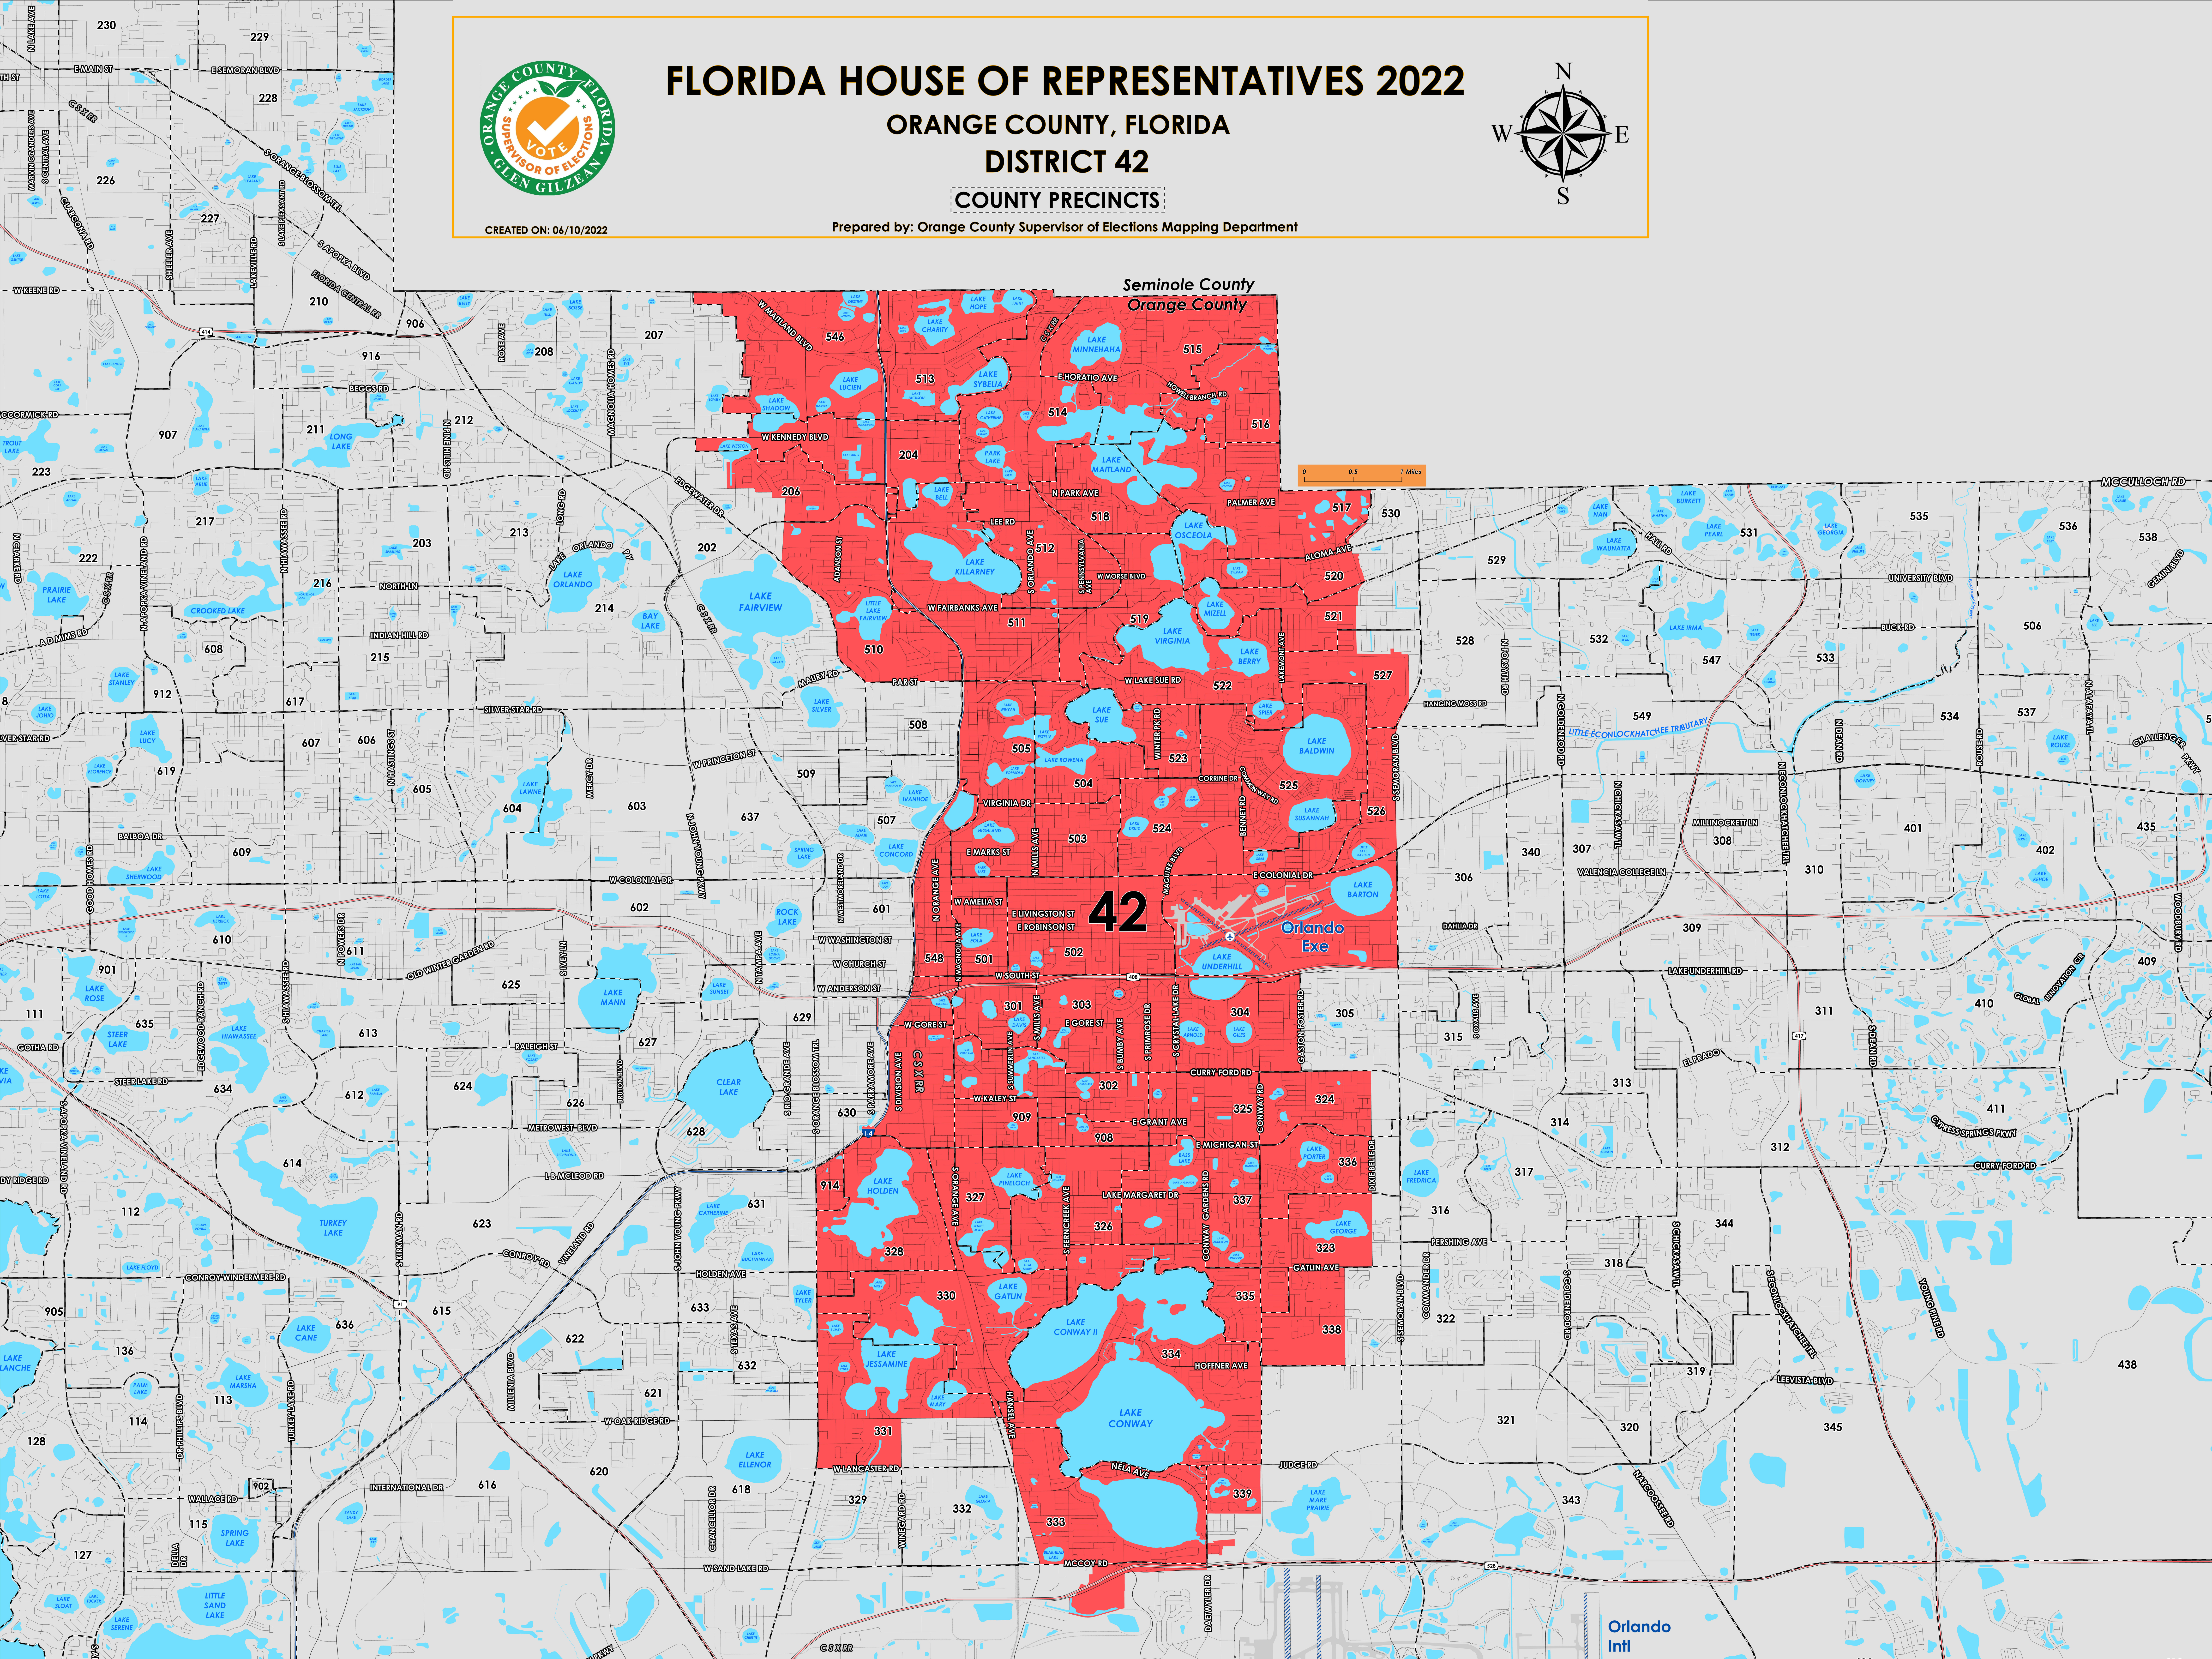

CREATED ON: 06/10/2022

FLORIDA HOUSE OF REPRESENTATIVES 2022

ORANGE COUNTY, FLORIDA

DISTRICT 42

COUNTY PRECINCTS

Prepared by: Orange County Supervisor of Elections Mapping Department

42

Orlando Exe

Orlando Intl

Florida State House of Representatives (2022) district 42 falls within northern Orange County. The northern boundary follows the Seminole/Orange County border. The eastern boundary follows along and parallel to Interstate 4. The southern boundary follows a road combination of Lancaster Road, State Road 528, Hoffner Avenue and extends to State Road 408. The western boundary follows along Conway Road to Semoran Boulevard and extends to the Seminole/Orange County border. A complete list of Orange County precincts within district 42 can be found at the end of this document.