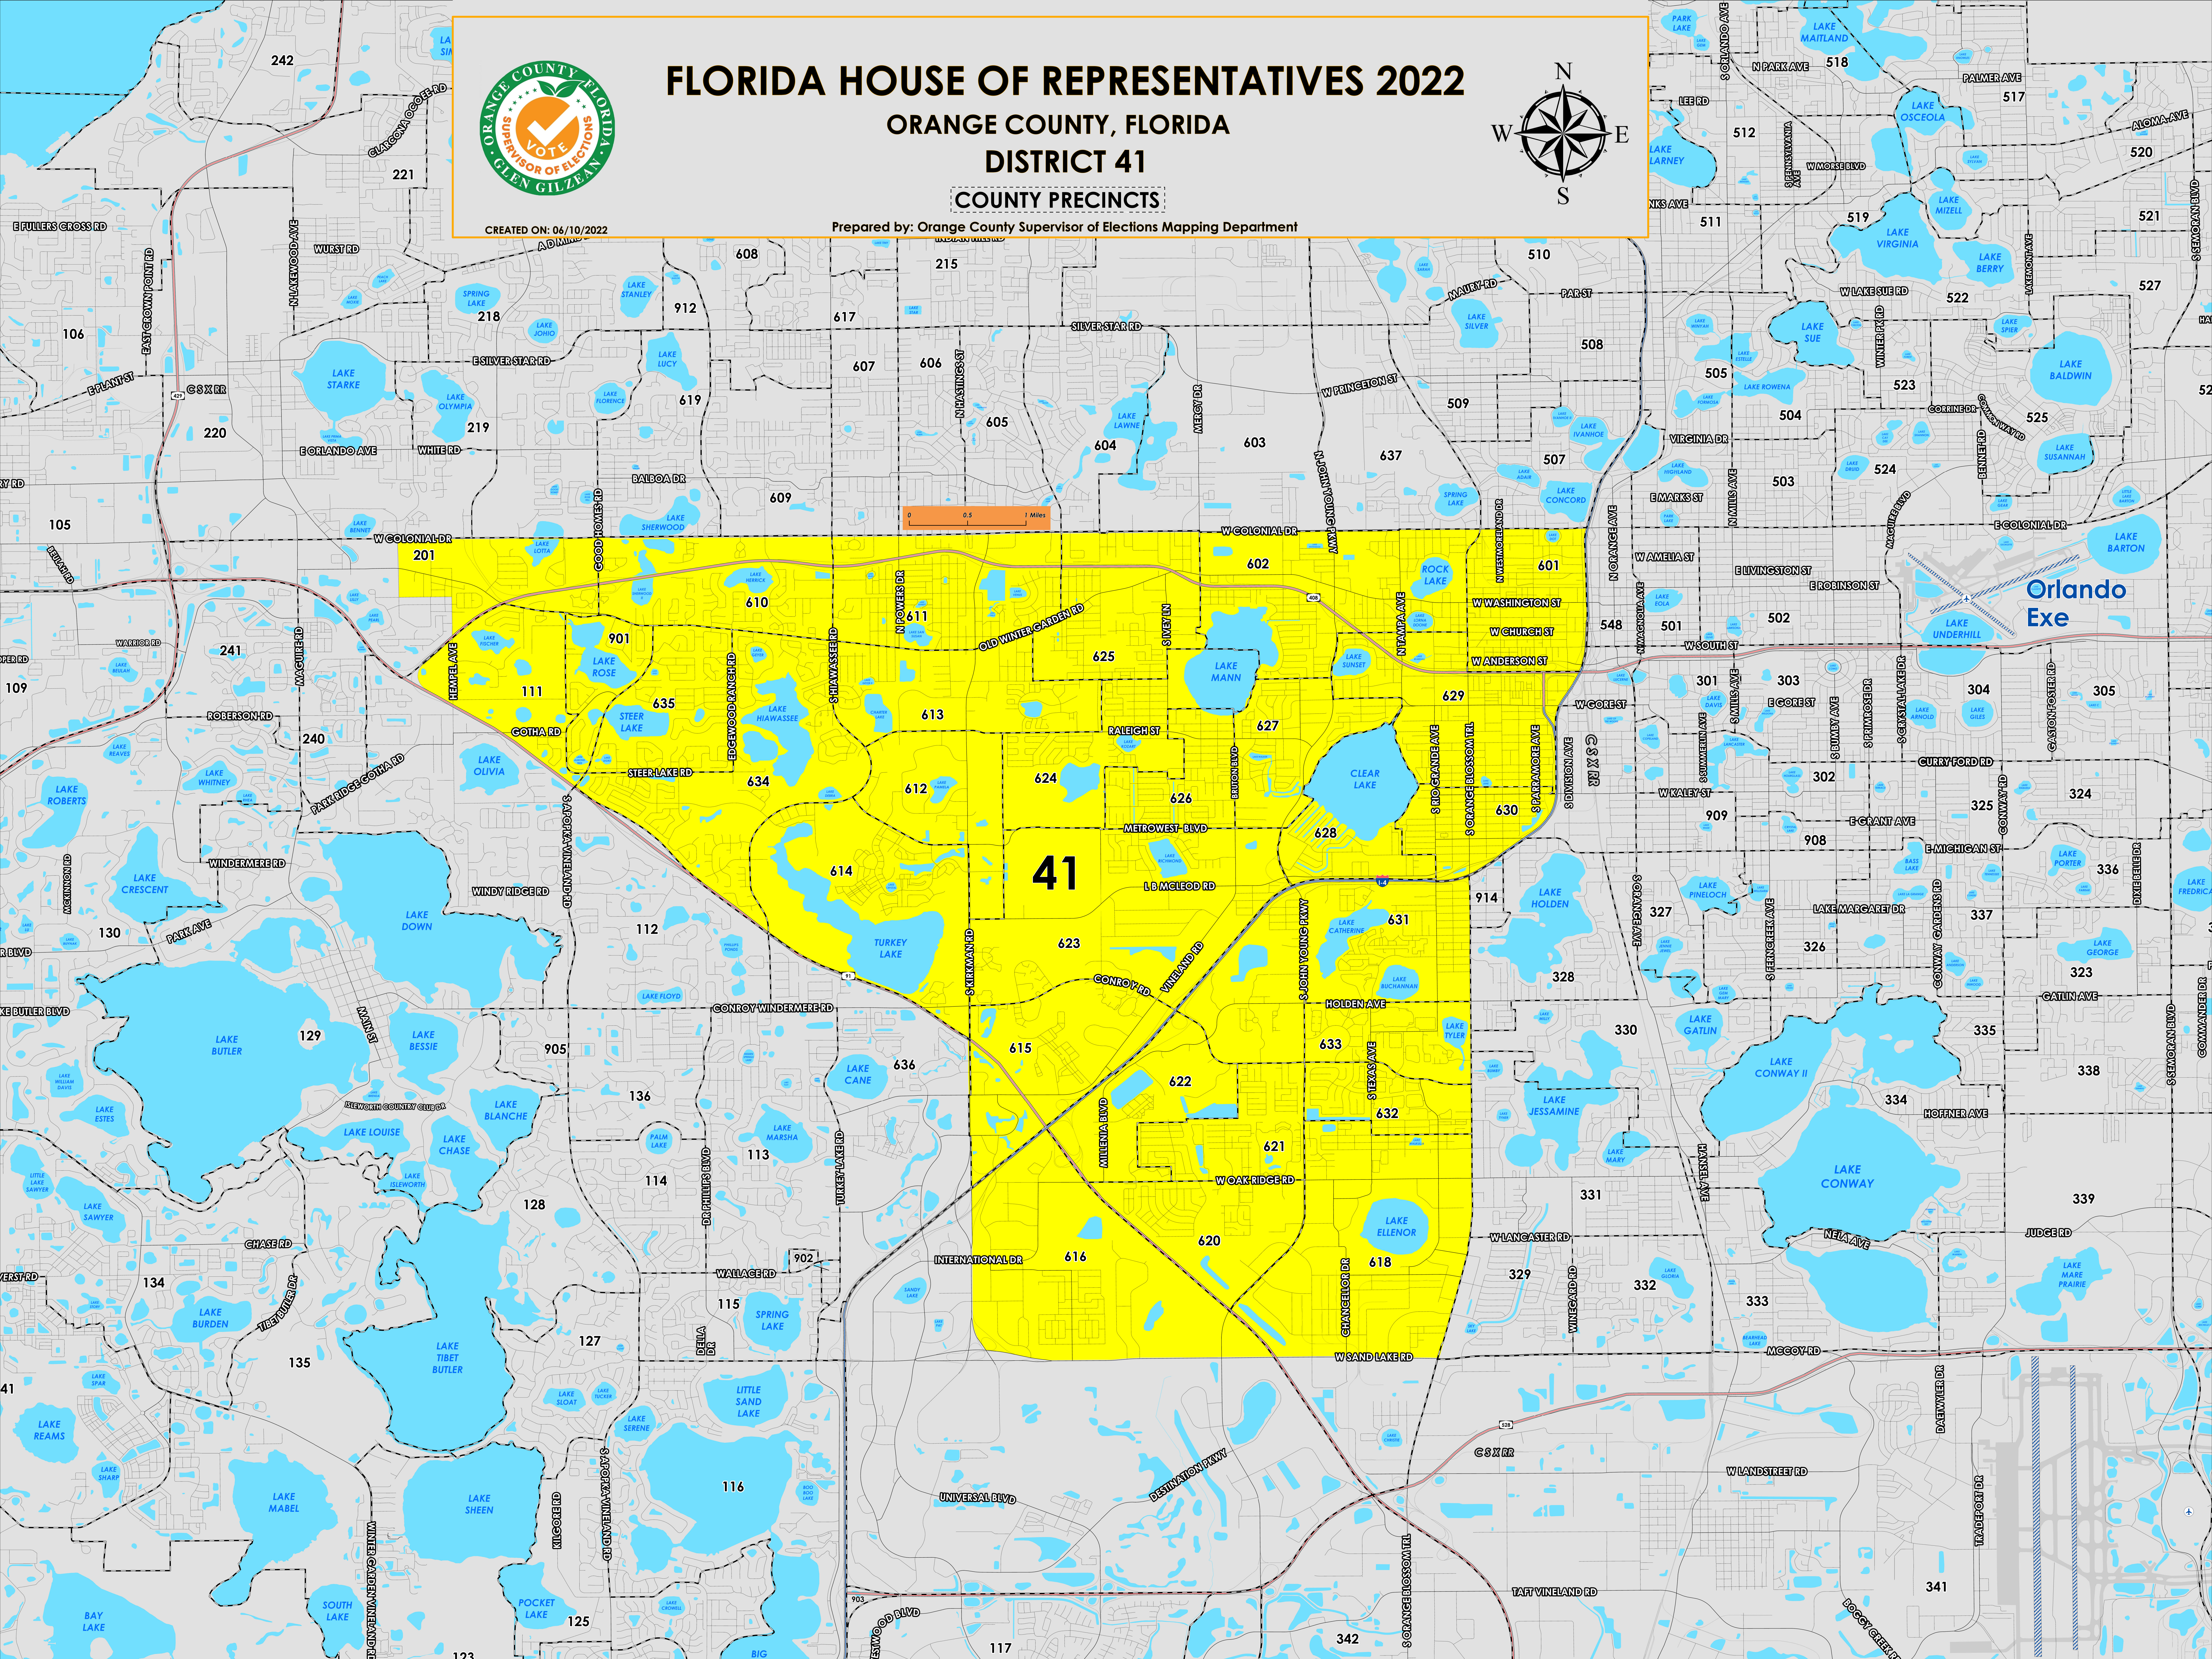

FLORIDA HOUSE OF REPRESENTATIVES 2022

ORANGE COUNTY, FLORIDA

DISTRICT 41

COUNTY PRECINCTS

CREATED ON: 06/10/2022

Prepared by: Orange County Supervisor of Elections Mapping Department

Florida State House of Representatives (2022) district 41 falls within central Orange County. The northern boundary follows along West Colonial Drive. The western boundary follows along the Florida Turnpike. The southern boundary follows along Sand Lake Road. The western boundary runs parallel to Orange Blossom Trail and alongside Interstate 4. A complete list of Orange County precincts within district 41 can be found at the end of this document.

This map was produced by the Orange County Supervisor of Elections Mapping Department. More voter information can be found [on our website](#).

State House (2022) district 41 includes the following Orange County precincts: