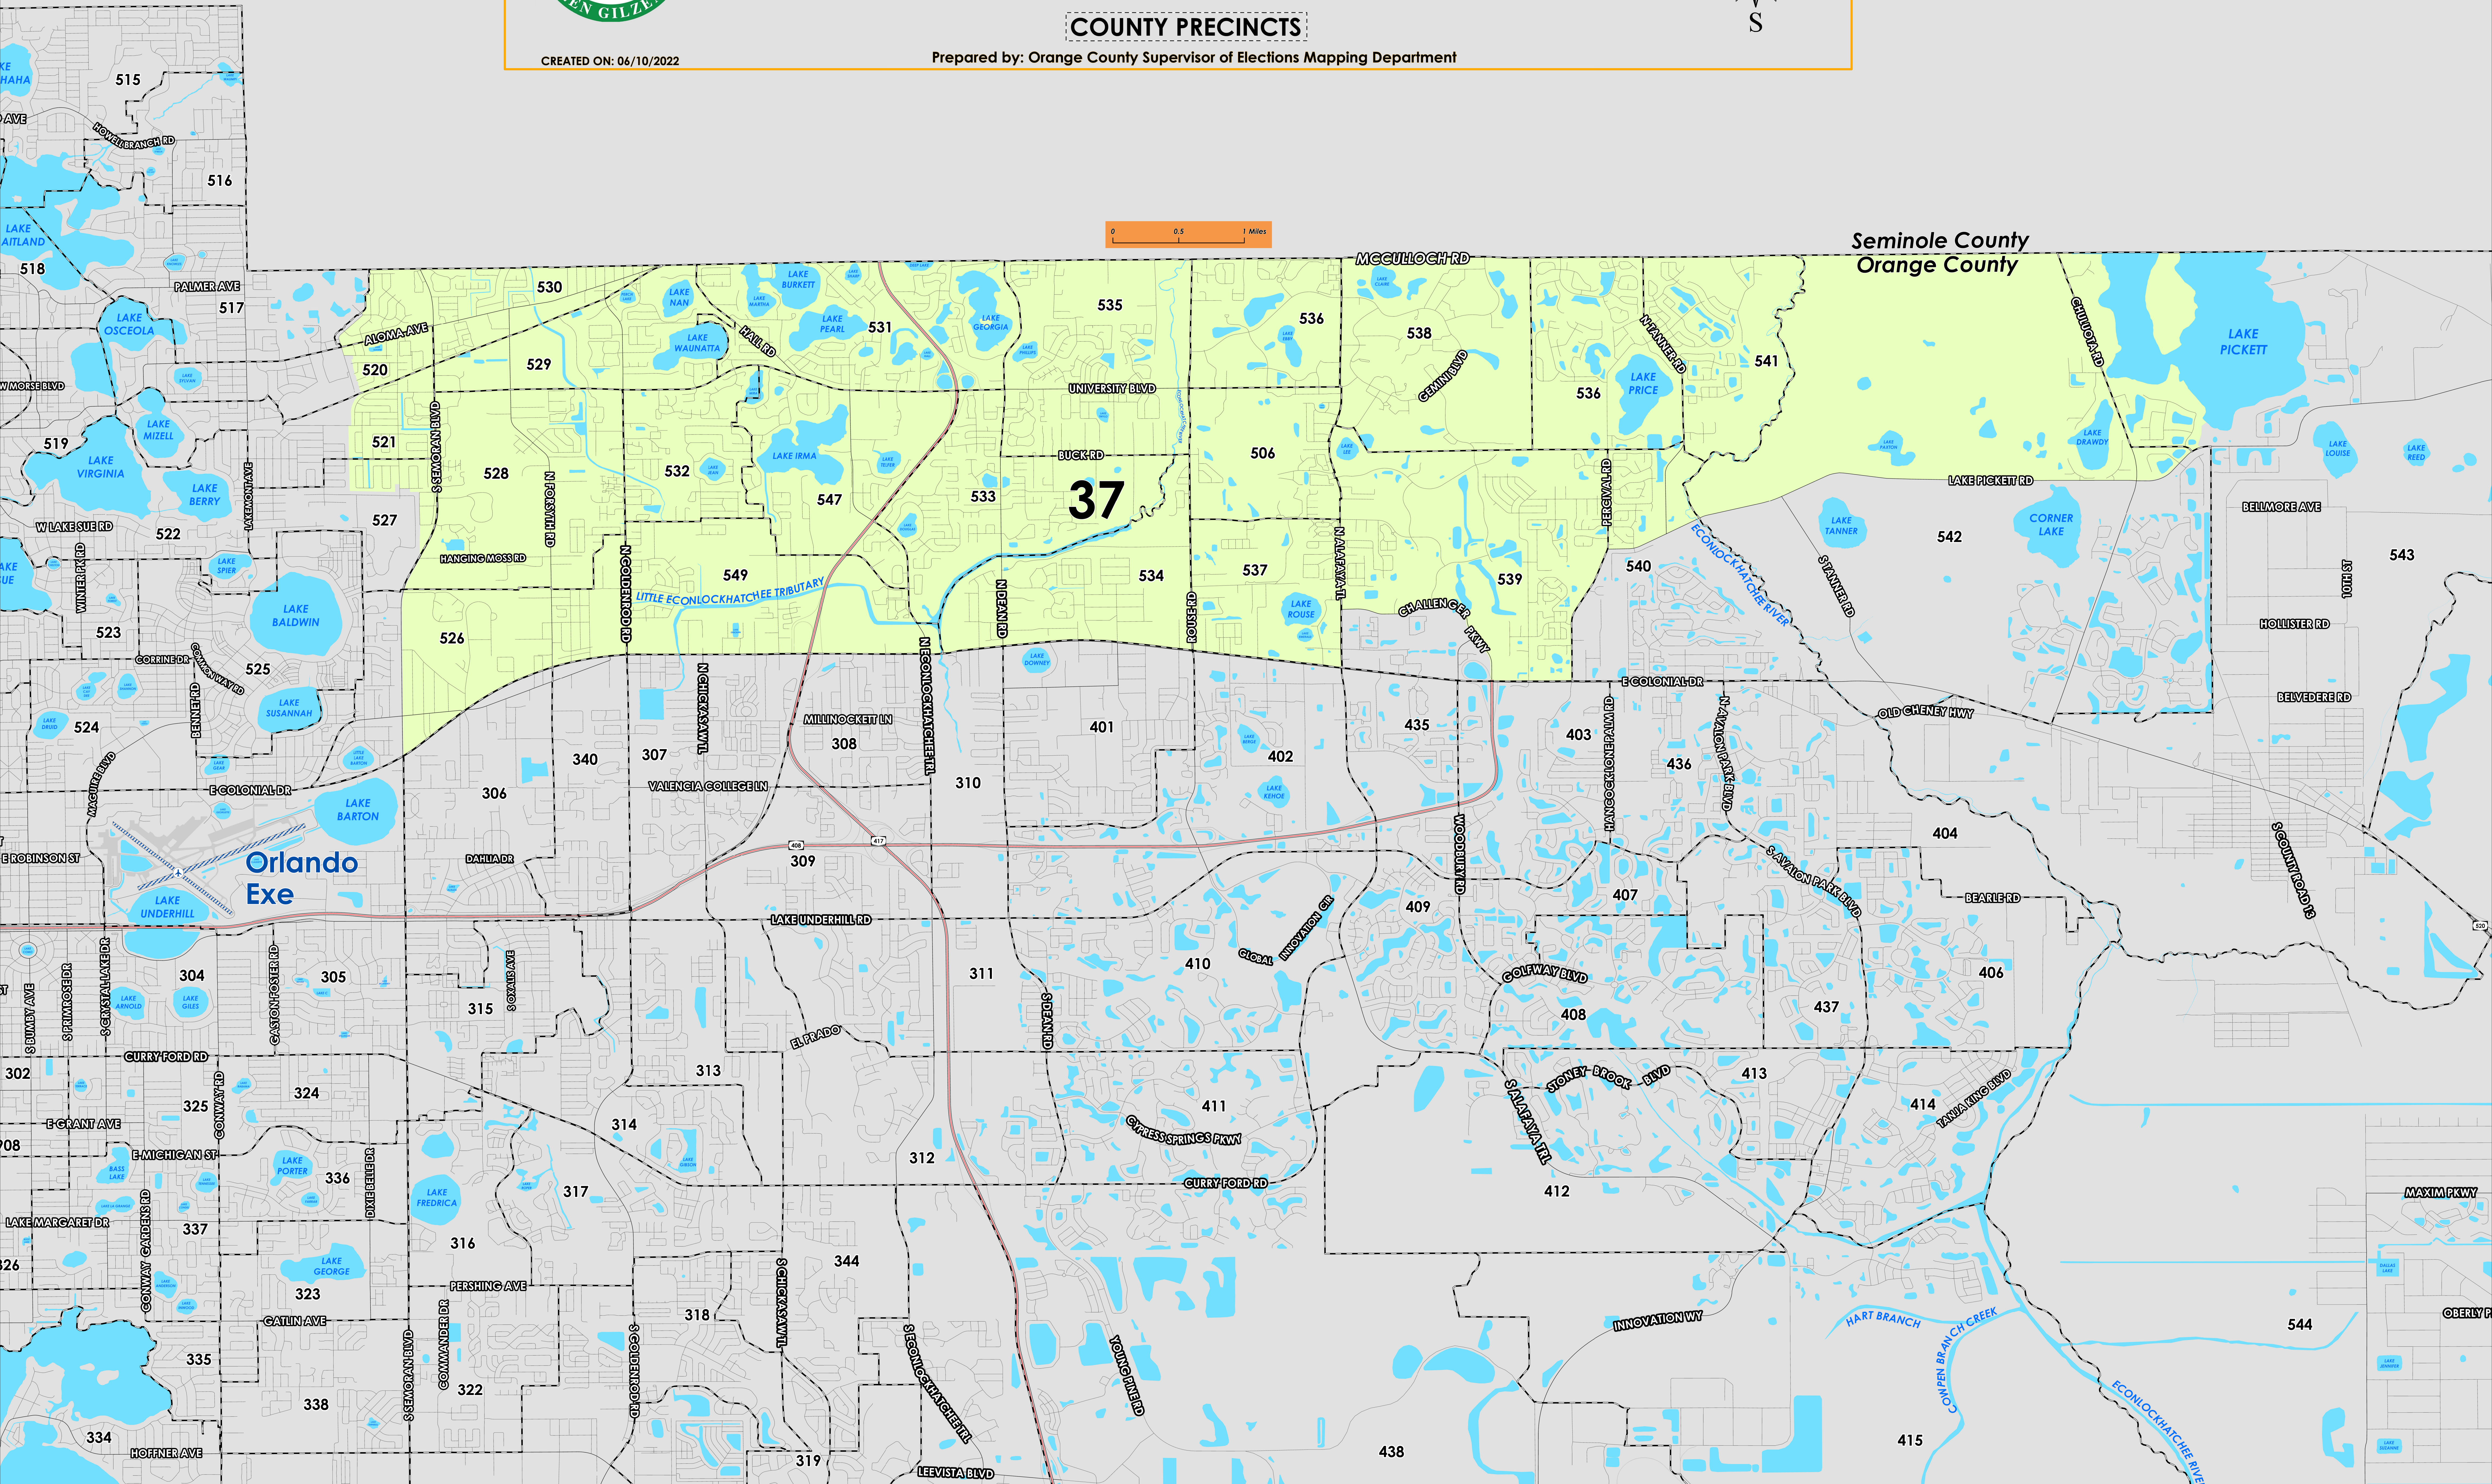

FLORIDA HOUSE OF REPRESENTATIVES 2022

ORANGE COUNTY, FLORIDA

DISTRICT 37

COUNTY PRECINCTS

CREATED ON: 06/10/2022

Prepared by: Orange County Supervisor of Elections Mapping Department

Florida State House of Representatives (2022) district 37 falls within Northeast Orange County. The northern boundary follows the Seminole/Orange County border. The western boundary follows North Semoran Boulevard and runs parallel to North Forsyth Road. The southern boundary follows East Colonial Drive and extends to Lake Pickett Road. The eastern boundary follows along the eastern shoreline of Lake Pickett. A complete list of Orange County precincts within district 37 can be found at the end of this document.

For more detailed views of other county and municipal precincts, [visit the District and Precinct Maps page](#). For more information about precinct boundaries, contact the [Orange County Supervisor of Elections office](#).

This map was produced by the Orange County Supervisor of Elections Mapping Department. More voter information can be found [on our website](#).

State House (2022) district 37 includes the following Orange County precincts:

- 506
- 520
- 521
- 526
- 527
- 528
- 529
- 530
- 531
- 532
- 533
- 534
- 535
- 536
- 537
- 538
- 539
- 540
- 541
- 542
- 543
- 547
- 549