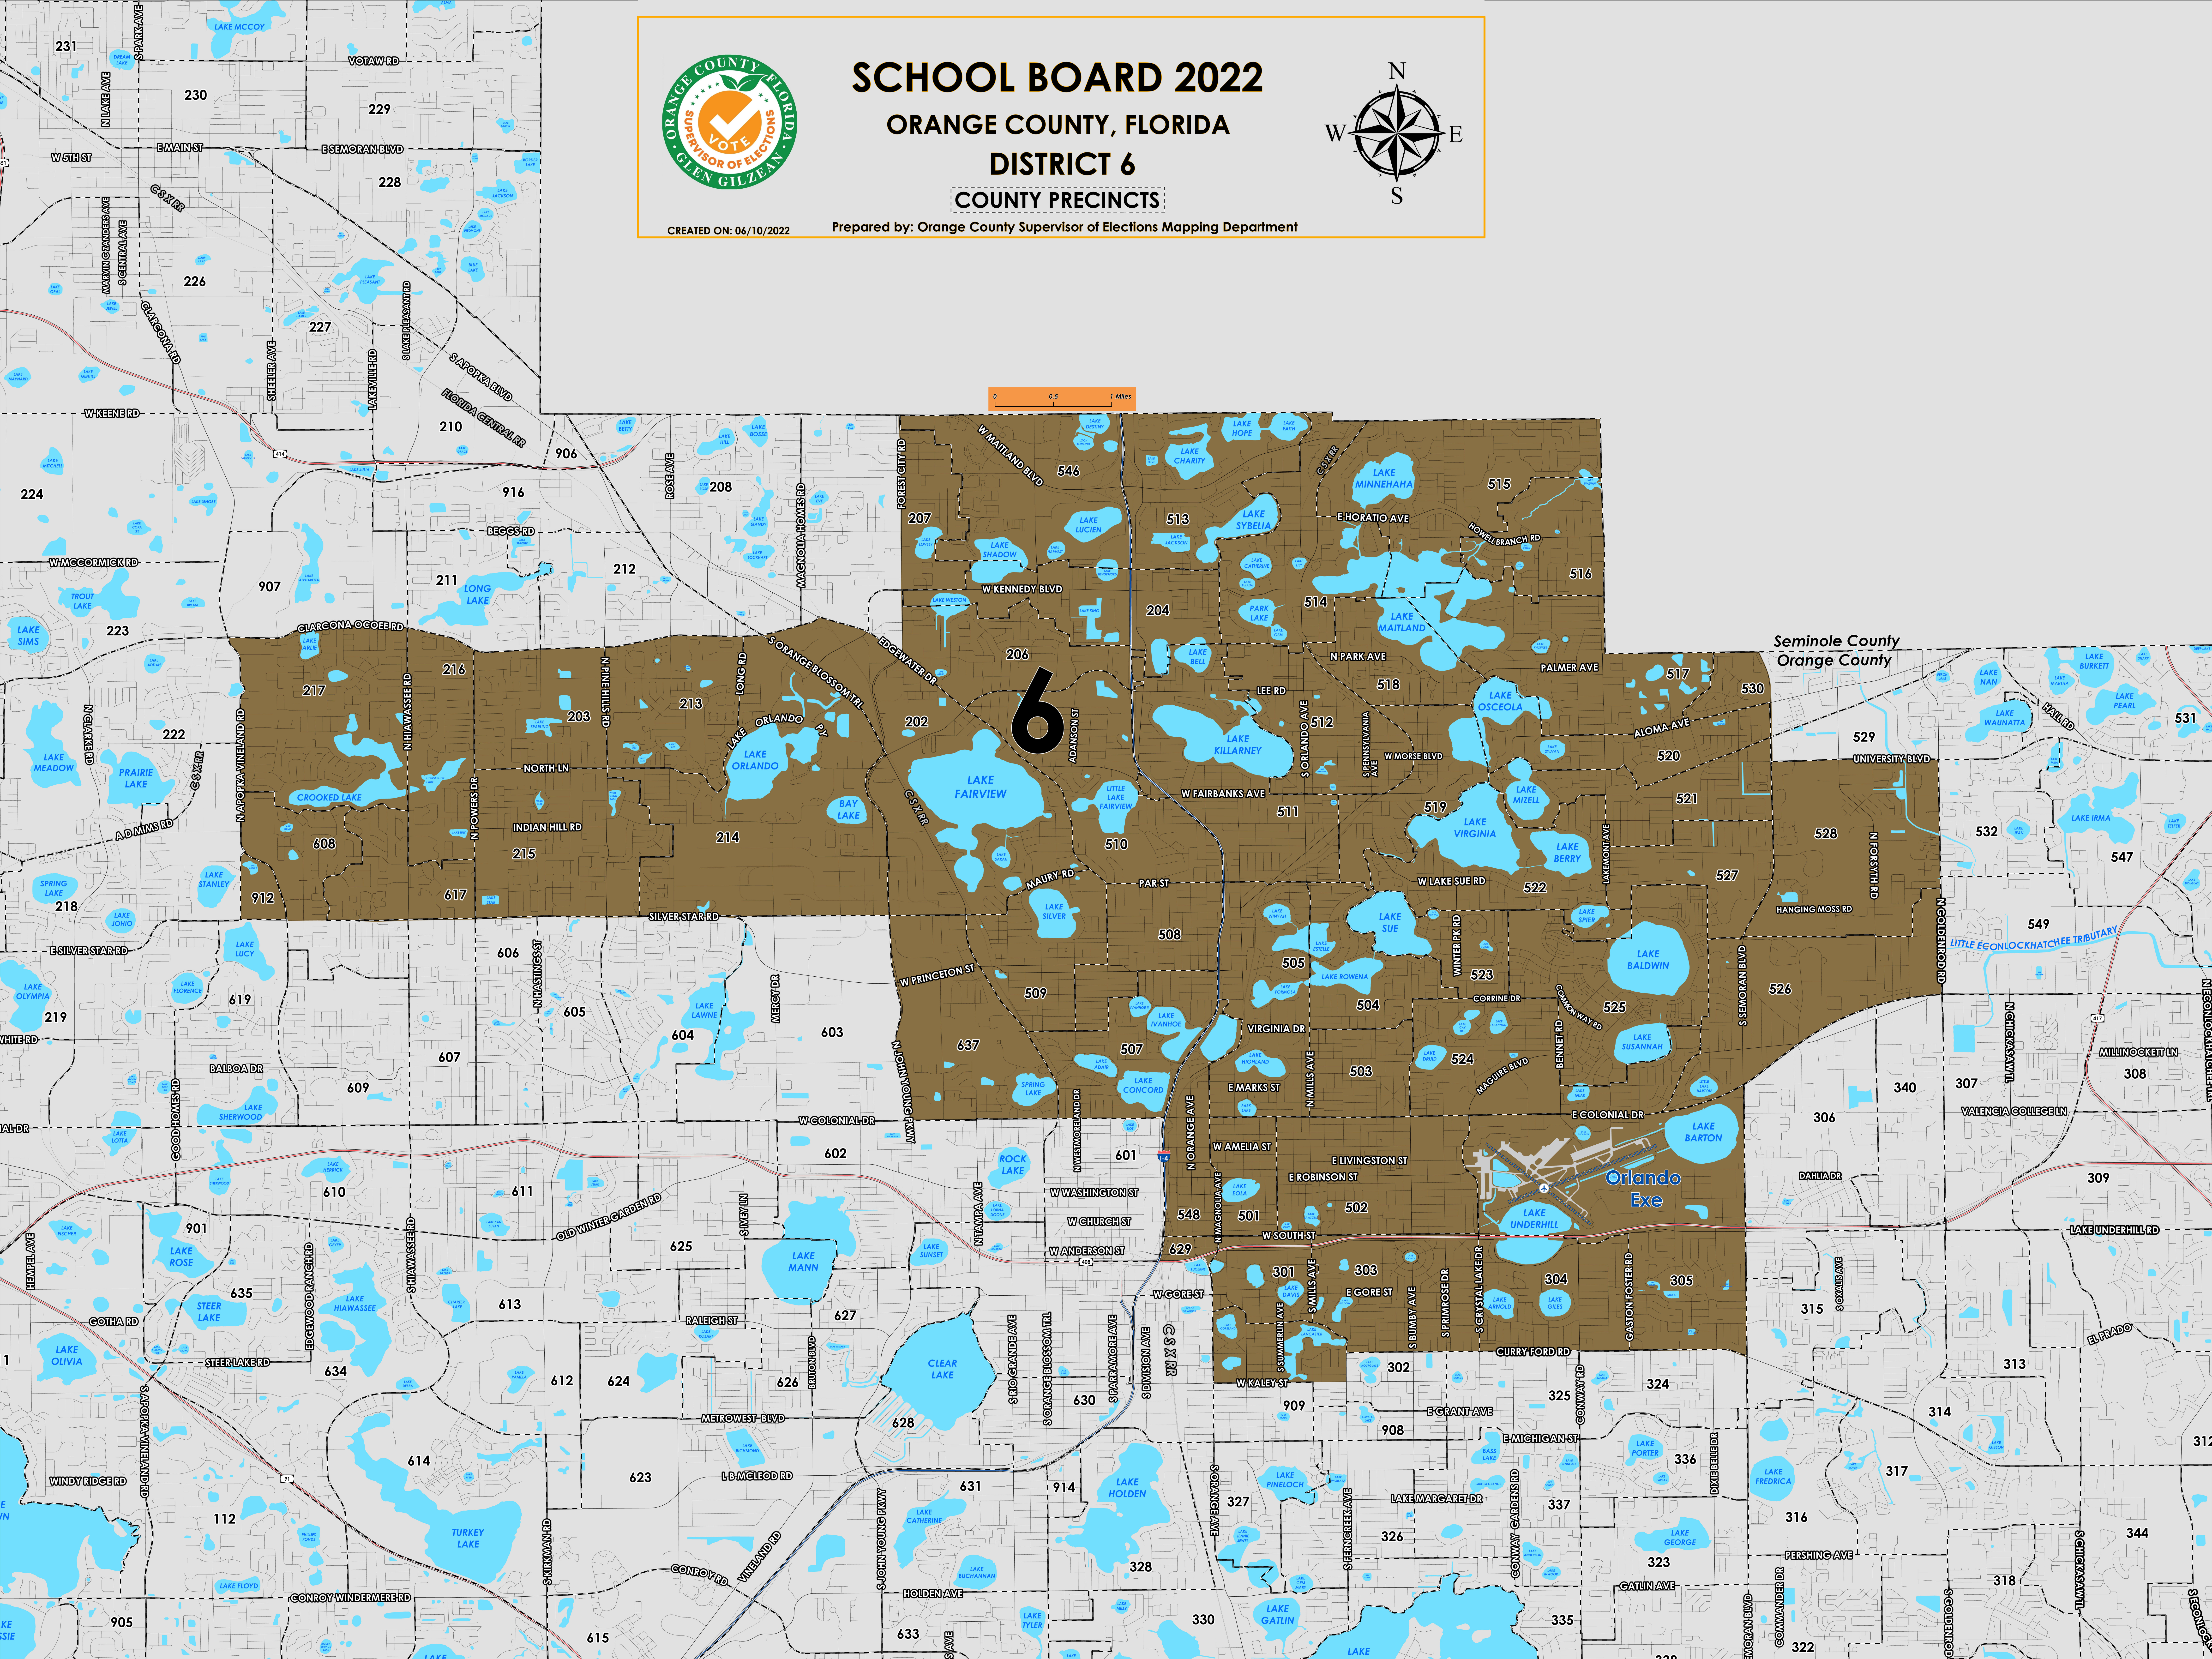

# SCHOOL BOARD 2022

## ORANGE COUNTY, FLORIDA

### DISTRICT 6

#### COUNTY PRECINCTS

CREATED ON: 06/10/2022

Prepared by: Orange County Supervisor of Elections Mapping Department

Orange County's School Board (2022) district 6 falls within east Orange County. The northern boundary follows along Seminole/Orange County border, the western boundary follows along Apopka Vineland Road and extends to John Young Parkway and Interstate 4, the southern boundary follows along a section of Kaley Street and extends to Curry Ford Road, and the eastern boundary follows along Semoran Boulevard then parallel east along North Forsyth Road and extends to the Seminole/Orange County border. A complete list of Orange County precincts within district 6 can be found at the end of this document.