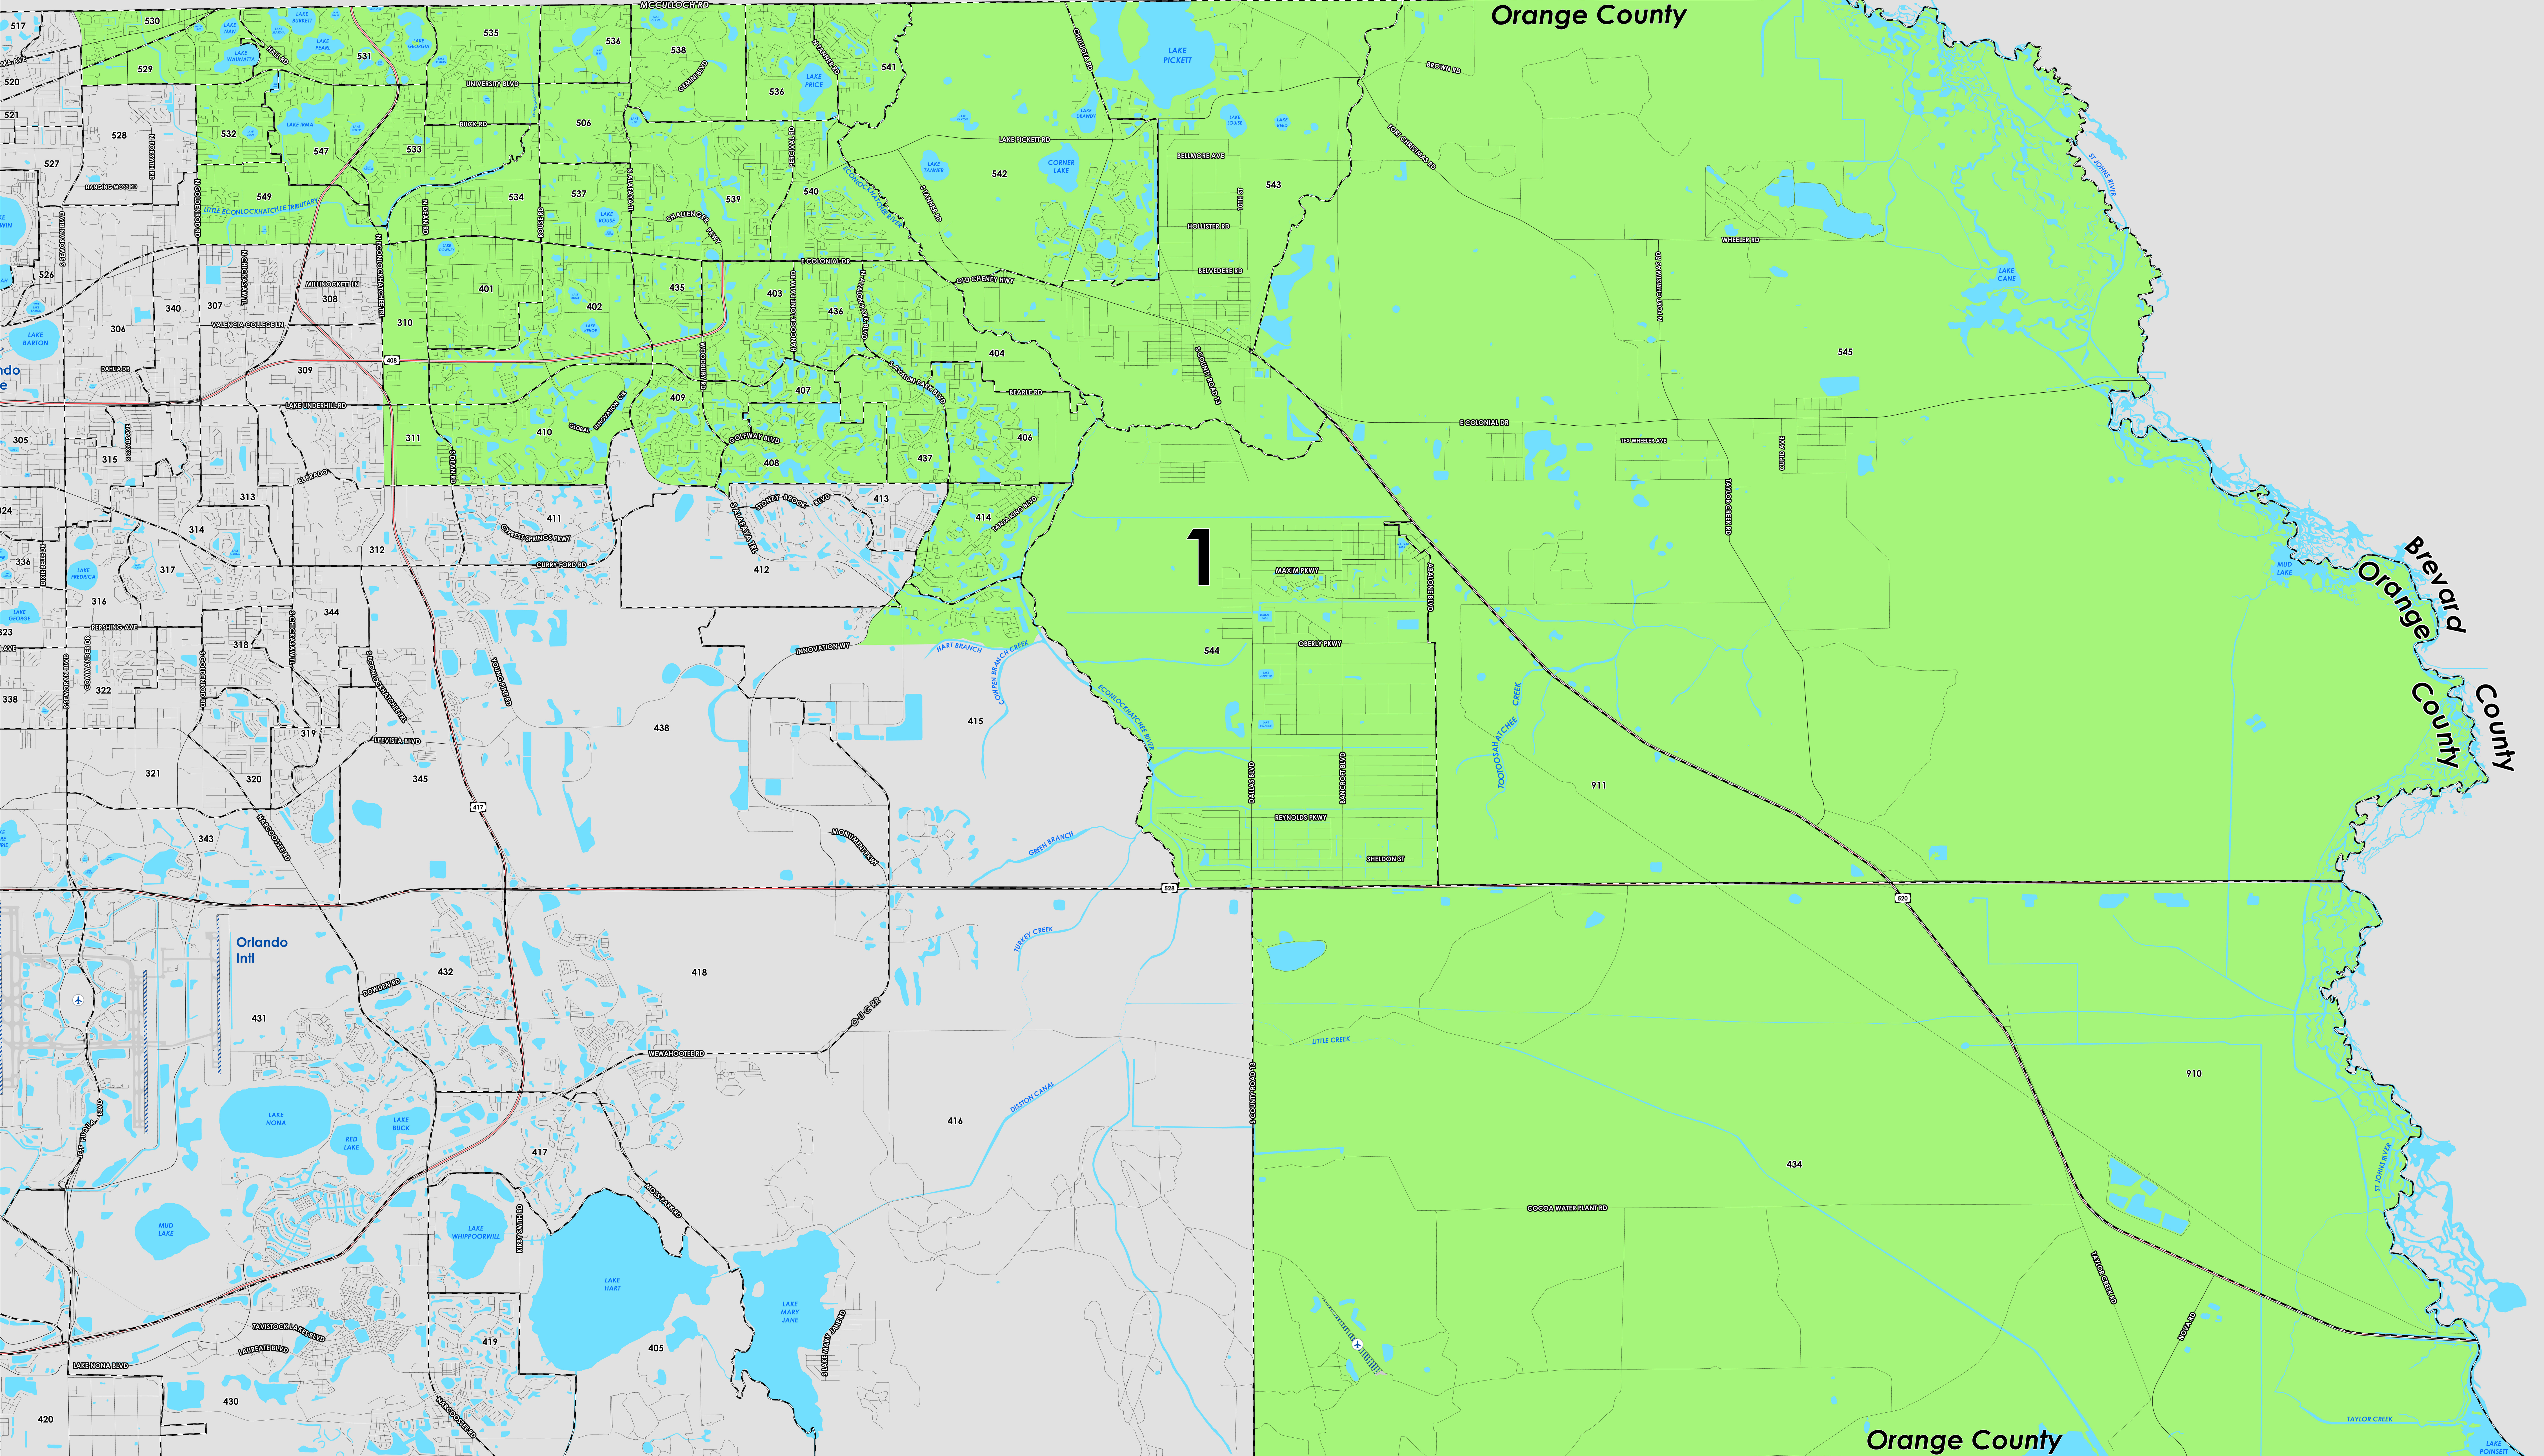

SCHOOL BOARD 2022

ORANGE COUNTY, FLORIDA

DISTRICT 1

COUNTY PRECINCTS

CREATED ON: 06/10/2022

Prepared by: Orange County Supervisor of Elections Mapping Department

Seminole County
Orange County

Orange County
Osceola County

Orange County's School Board (2022) district 1 falls within east Orange County. The northern boundary follows the Seminole/Orange County border, the eastern boundary follows along the Brevard/Orange County border and the southern boundary follows along Osceola/Orange County border. The western boundary follows along South County Road 13 and extends to Econlockhatchee River to Innovation Way, State Road 417, North Goldenrod Road and North Semoran Boulevard. A complete list of Orange County precincts within district 1 can be found at the end of this document.

This map was produced by the Orange County Supervisor of Elections Mapping Department. More voter information can be found [on our website](#).

School Board (2022) district 1 includes the following Orange County precincts: