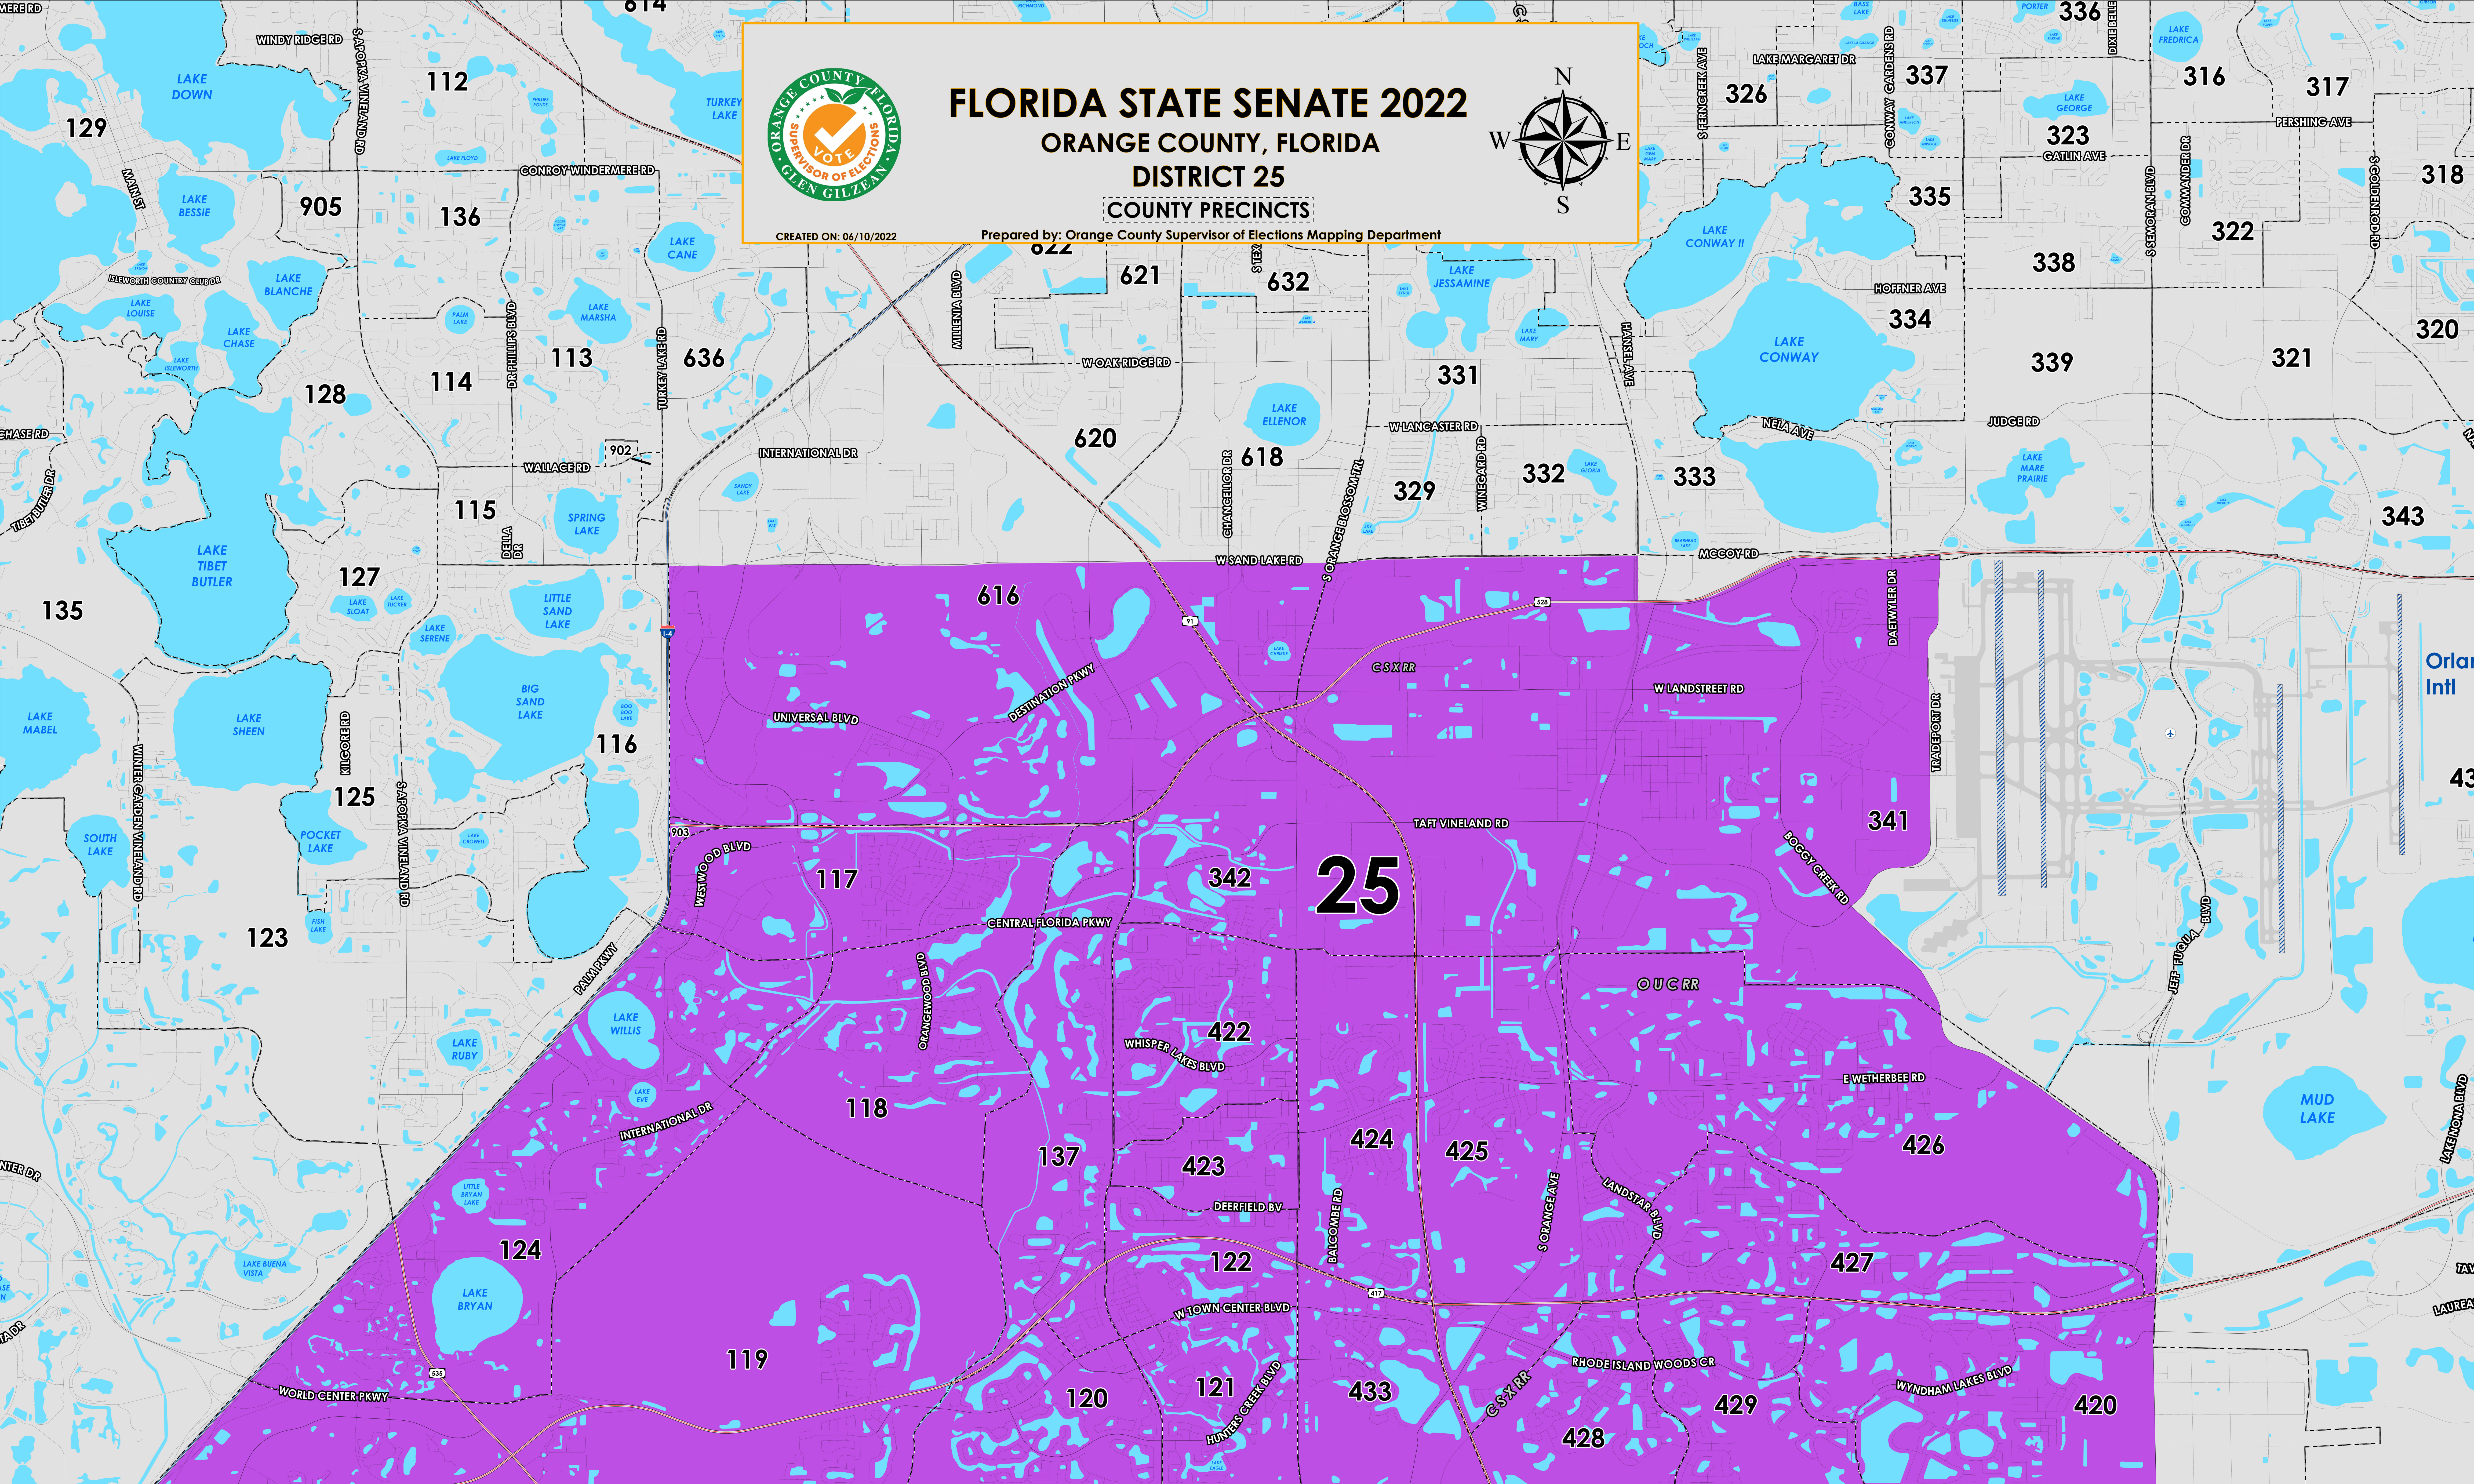

FLORIDA STATE SENATE 2022

ORANGE COUNTY, FLORIDA

DISTRICT 25

COUNTY PRECINCTS

CREATED ON: 06/10/2022

Prepared by: Orange County Supervisor of Elections Mapping Department

State Senate (2022) district 25 falls within Central South Orange County. The northern boundary follows along Sand Lake Road. The western boundary follows along Palm Parkway and Interstate 4. The southern boundary follows along the Osceola/Orange County border and is parallel to State Road 417. The eastern boundary follows along Boggy Creek Road and extends to Tradeport Drive. A complete list of Orange County's district 25 precincts is located at the end of this document.

For more detailed views of other county and municipal precincts, [visit the District and Precinct Maps page](#). For more information about precinct boundaries, contact the [Orange County Supervisor of Elections office](#).

This map was produced by the Orange County Supervisor of Elections Mapping Department. Additional voter information can be found [on our website](#).

State Senate (2022) district 25 includes the following Orange County precincts:

- 117
- 118
- 119
- 120
- 121
- 122
- 124
- 137
- 341
- 342
- 420
- 422
- 423
- 424
- 425
- 426
- 427
- 428
- 429
- 433
- 616
- 618
- 903