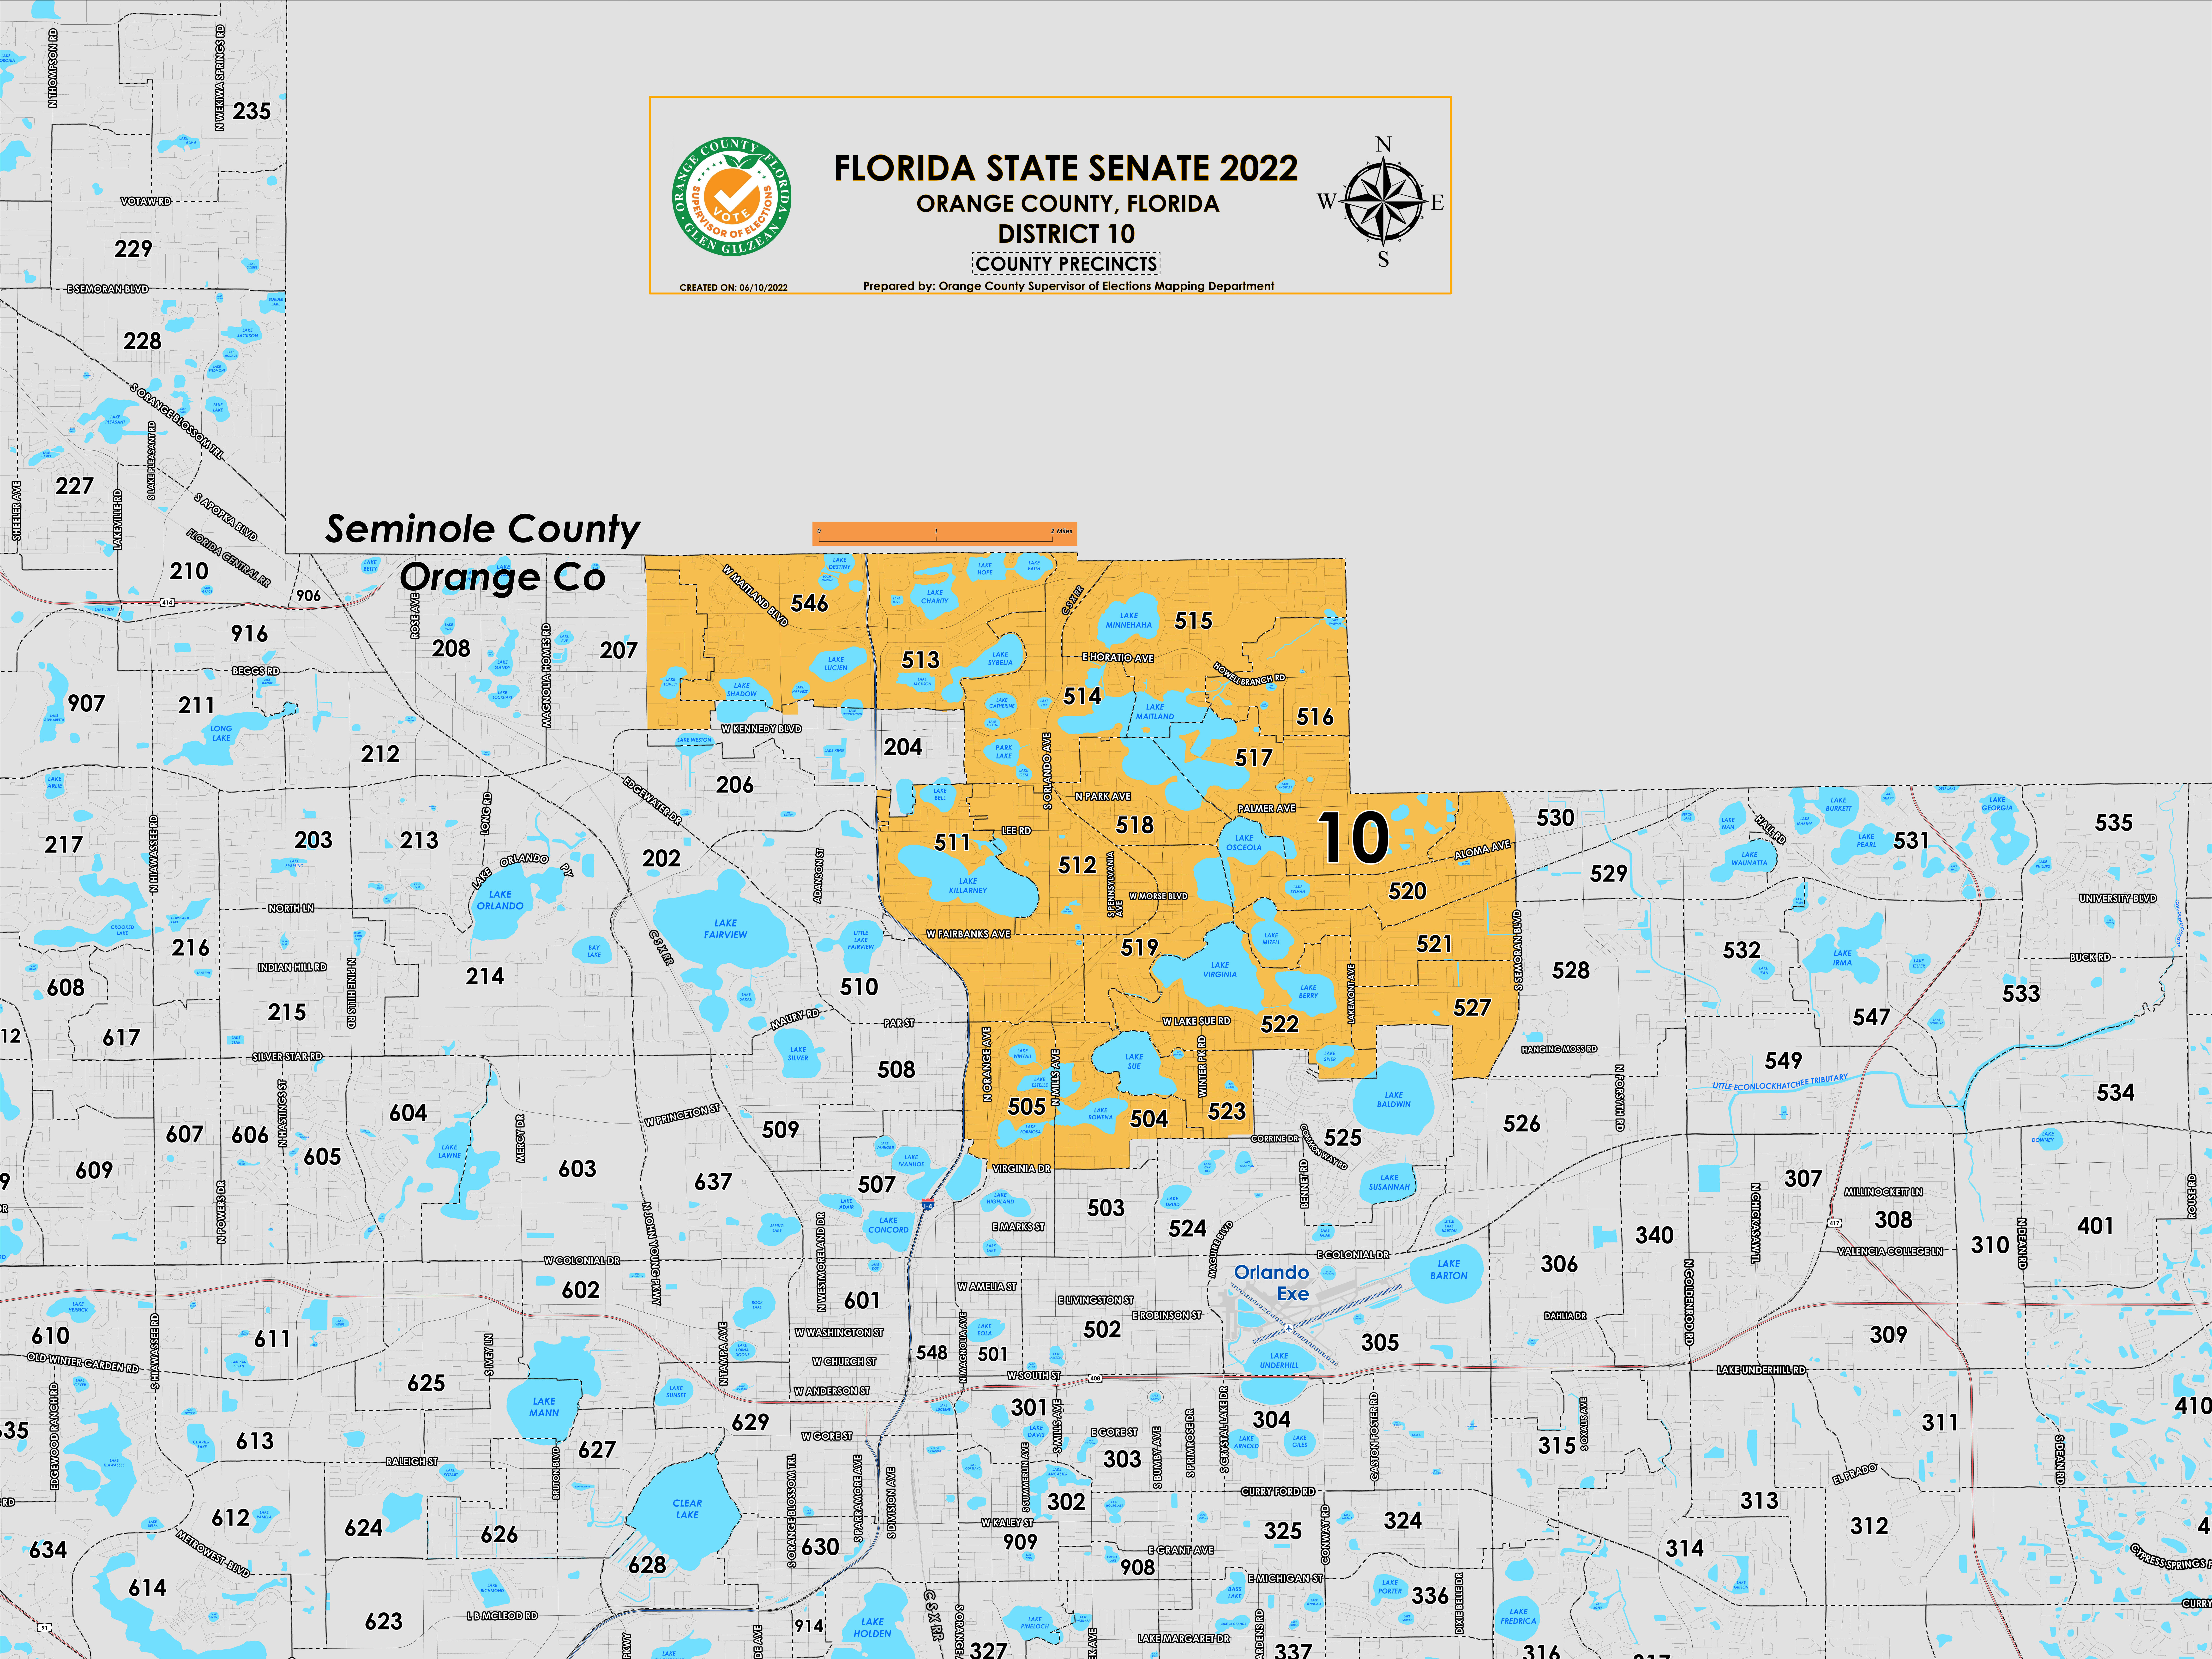

FLORIDA STATE SENATE 2022
ORANGE COUNTY, FLORIDA
DISTRICT 10
COUNTY PRECINCTS

CREATED ON: 06/10/2022

Prepared by: Orange County Supervisor of Elections Mapping Department

Seminole County
Orange Co

State Senate (2022) district 10 falls within North Orange County. The northern boundary follows along Seminole/Orange County border. The western boundary zig zags down to Kennedy Boulevard and extends to a section of Interstate 4. The southern boundary runs parallel north to East Marks Street and just south of Lake Virginia. The eastern boundary follows along North Semoran Boulevard and extends to North Lakemont Avenue and the Seminole/Orange County border. A complete list of Orange County's precincts within district 10 can be found at the end of this document.

For more detailed views of other county and municipal precincts, [visit the District and Precinct Maps page](#). For more information about precinct boundaries, contact the [Orange County Supervisor of Elections office](#).

This map was produced by the Orange County Supervisor of Elections Mapping Department. More voter information can be found [on our website](#).

State Senate (2022) district 10 includes the following Orange County precincts:

- 204
- 206
- 207
- 504
- 505
- 511
- 512
- 513
- 514
- 515
- 516
- 517
- 518
- 519
- 520
- 521
- 522
- 523
- 527
- 530
- 546