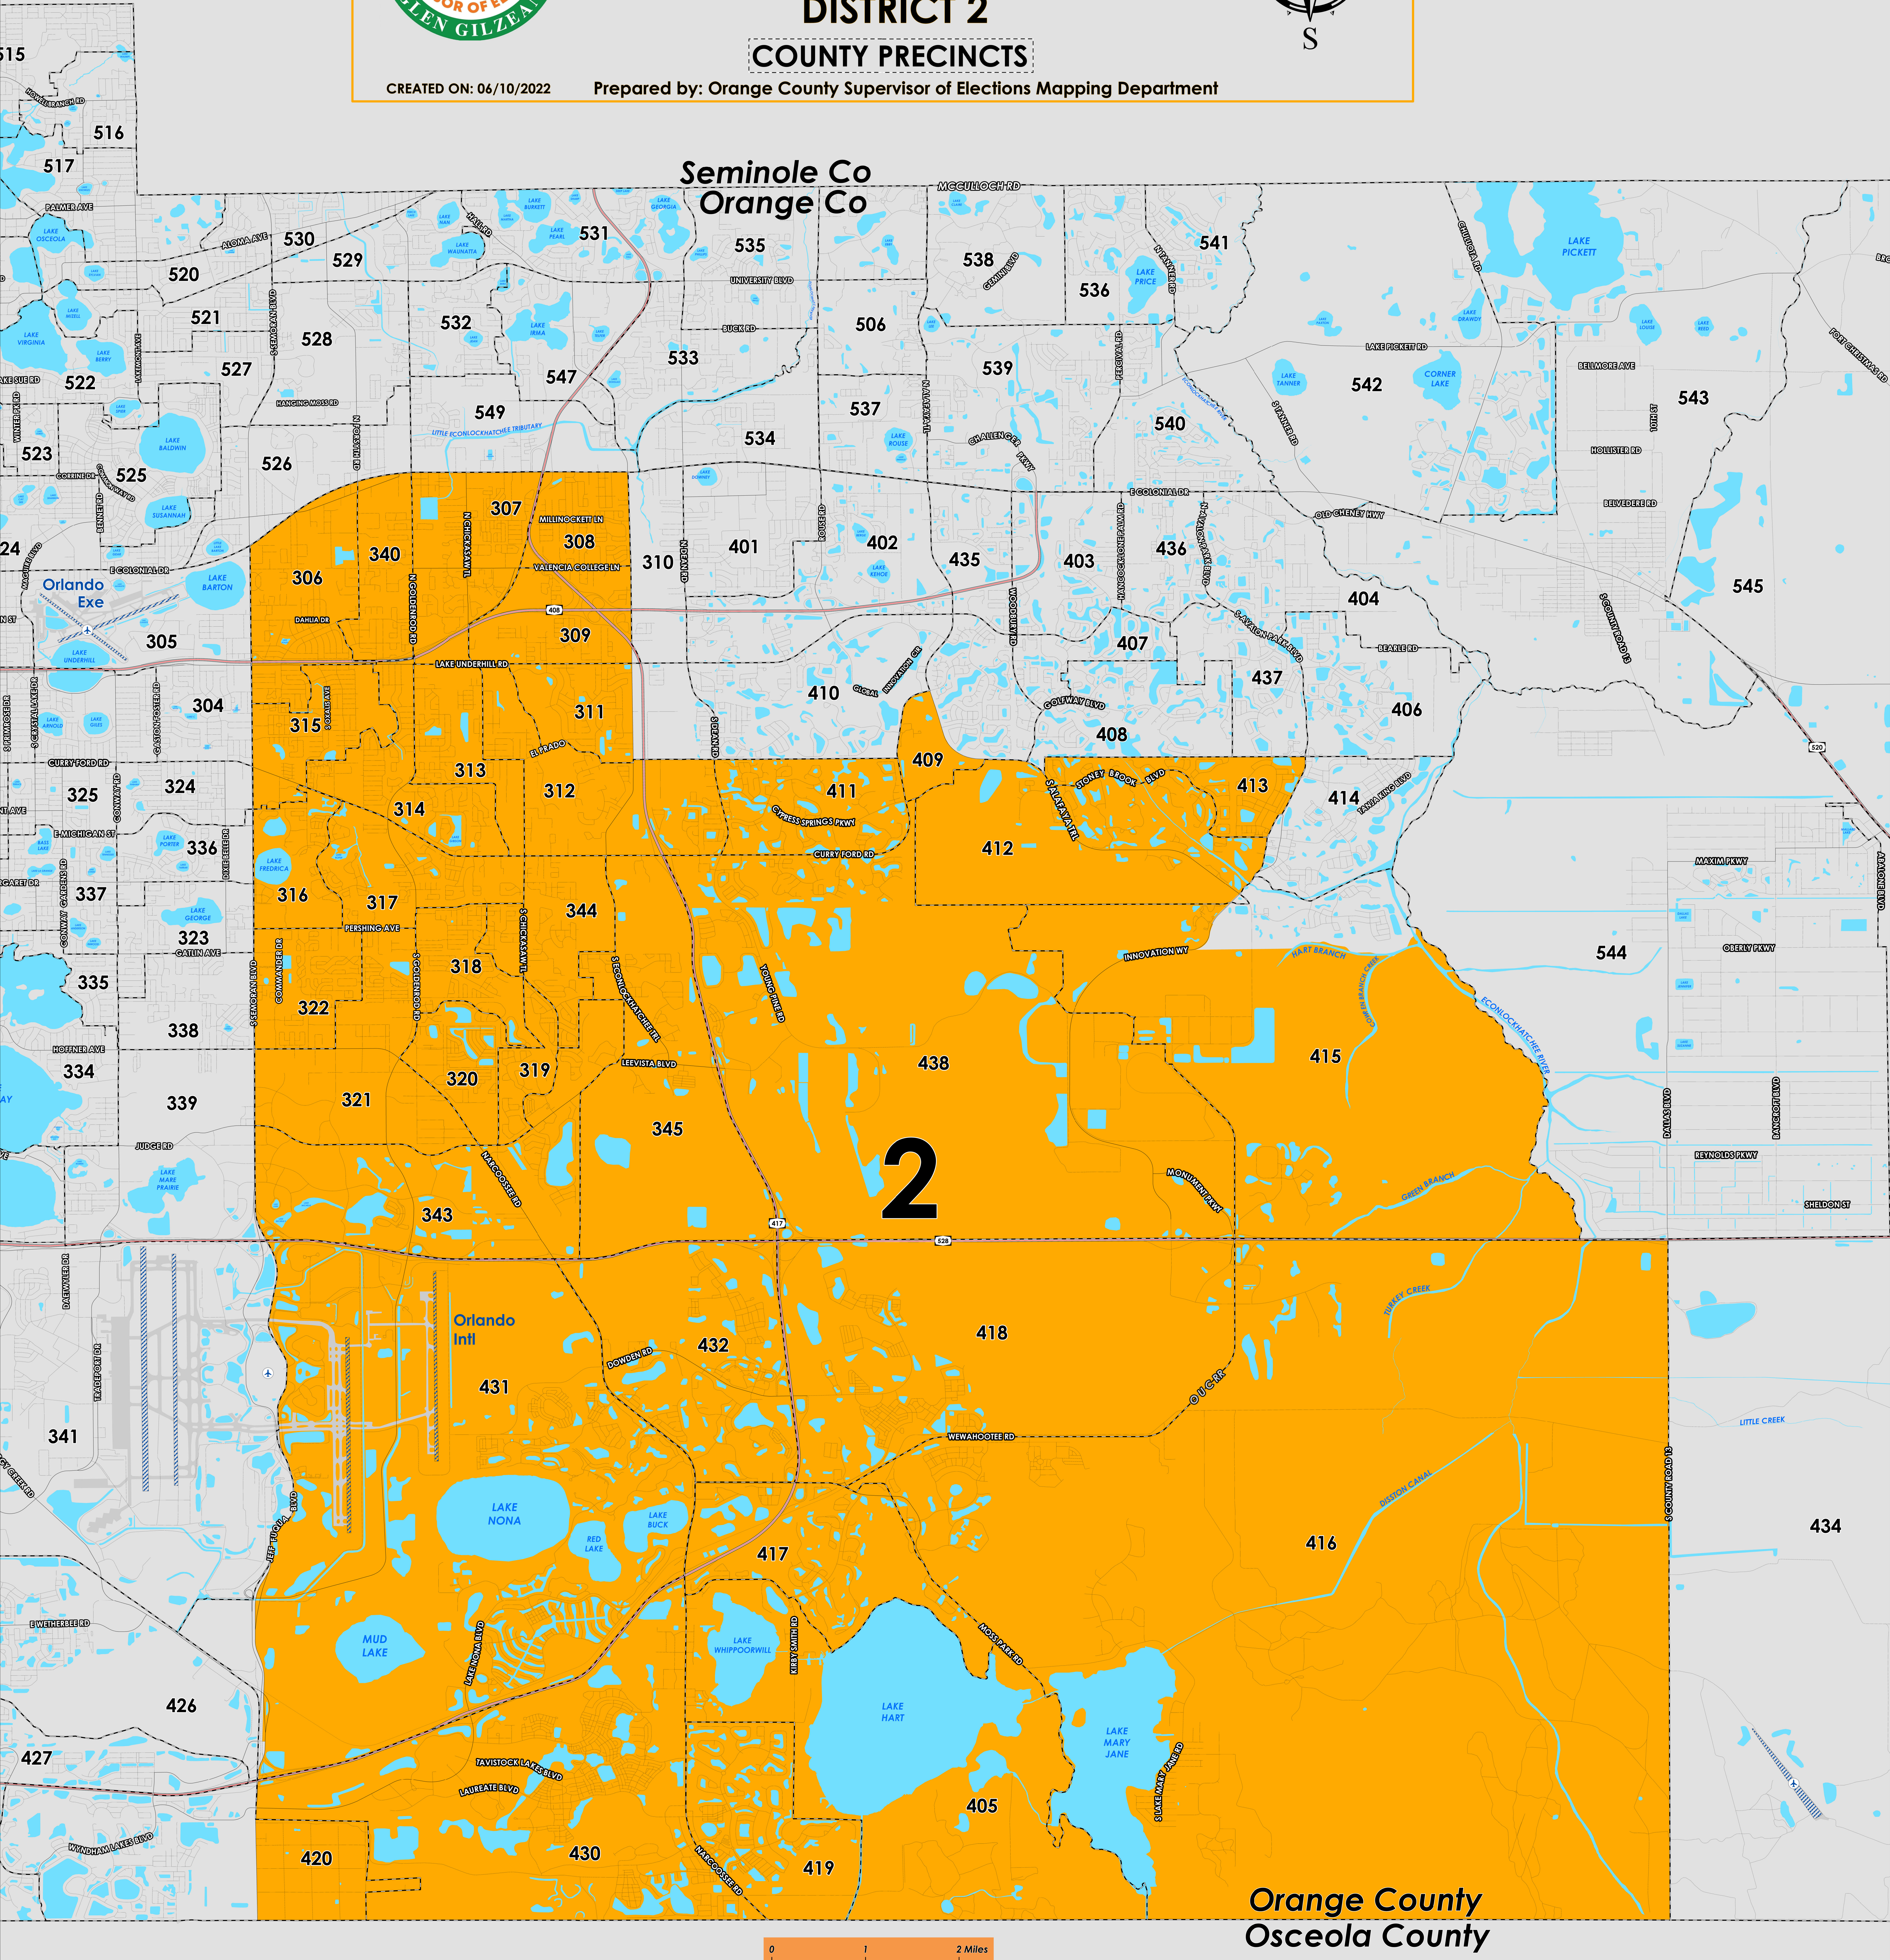

SCHOOL BOARD 2022

ORANGE COUNTY, FLORIDA

DISTRICT 2

COUNTY PRECINCTS

CREATED ON: 06/10/2022

Prepared by: Orange County Supervisor of Elections Mapping Department

Orange County's School Board (2022) district 2 falls within Southeast central Orange County. The northern boundary follows along Colonial Drive and extends parallel north of Curry Ford Road, the western boundary follows along South Semoran Boulevard and a section of Boggy Creek Road, the southern boundary follows along Osceola/Orange County border, and the eastern boundary follows along South County Road 13 and extends up along the Econlockhatchee River to Innovation Way and Avalon Park South Boulevard. A complete list of Orange County precincts within district 2 can be found at the end of this document.

For more detailed views of other county and municipal precincts, [visit the District and Precinct Maps page](#). For more information about precinct boundaries, contact the [Orange County Supervisor of Elections office](#).

This map was produced by the Orange County Supervisor of Elections Mapping Department. More voter information can be found [on our website](#).

School Board (2022) district 2 includes the following Orange County precincts: