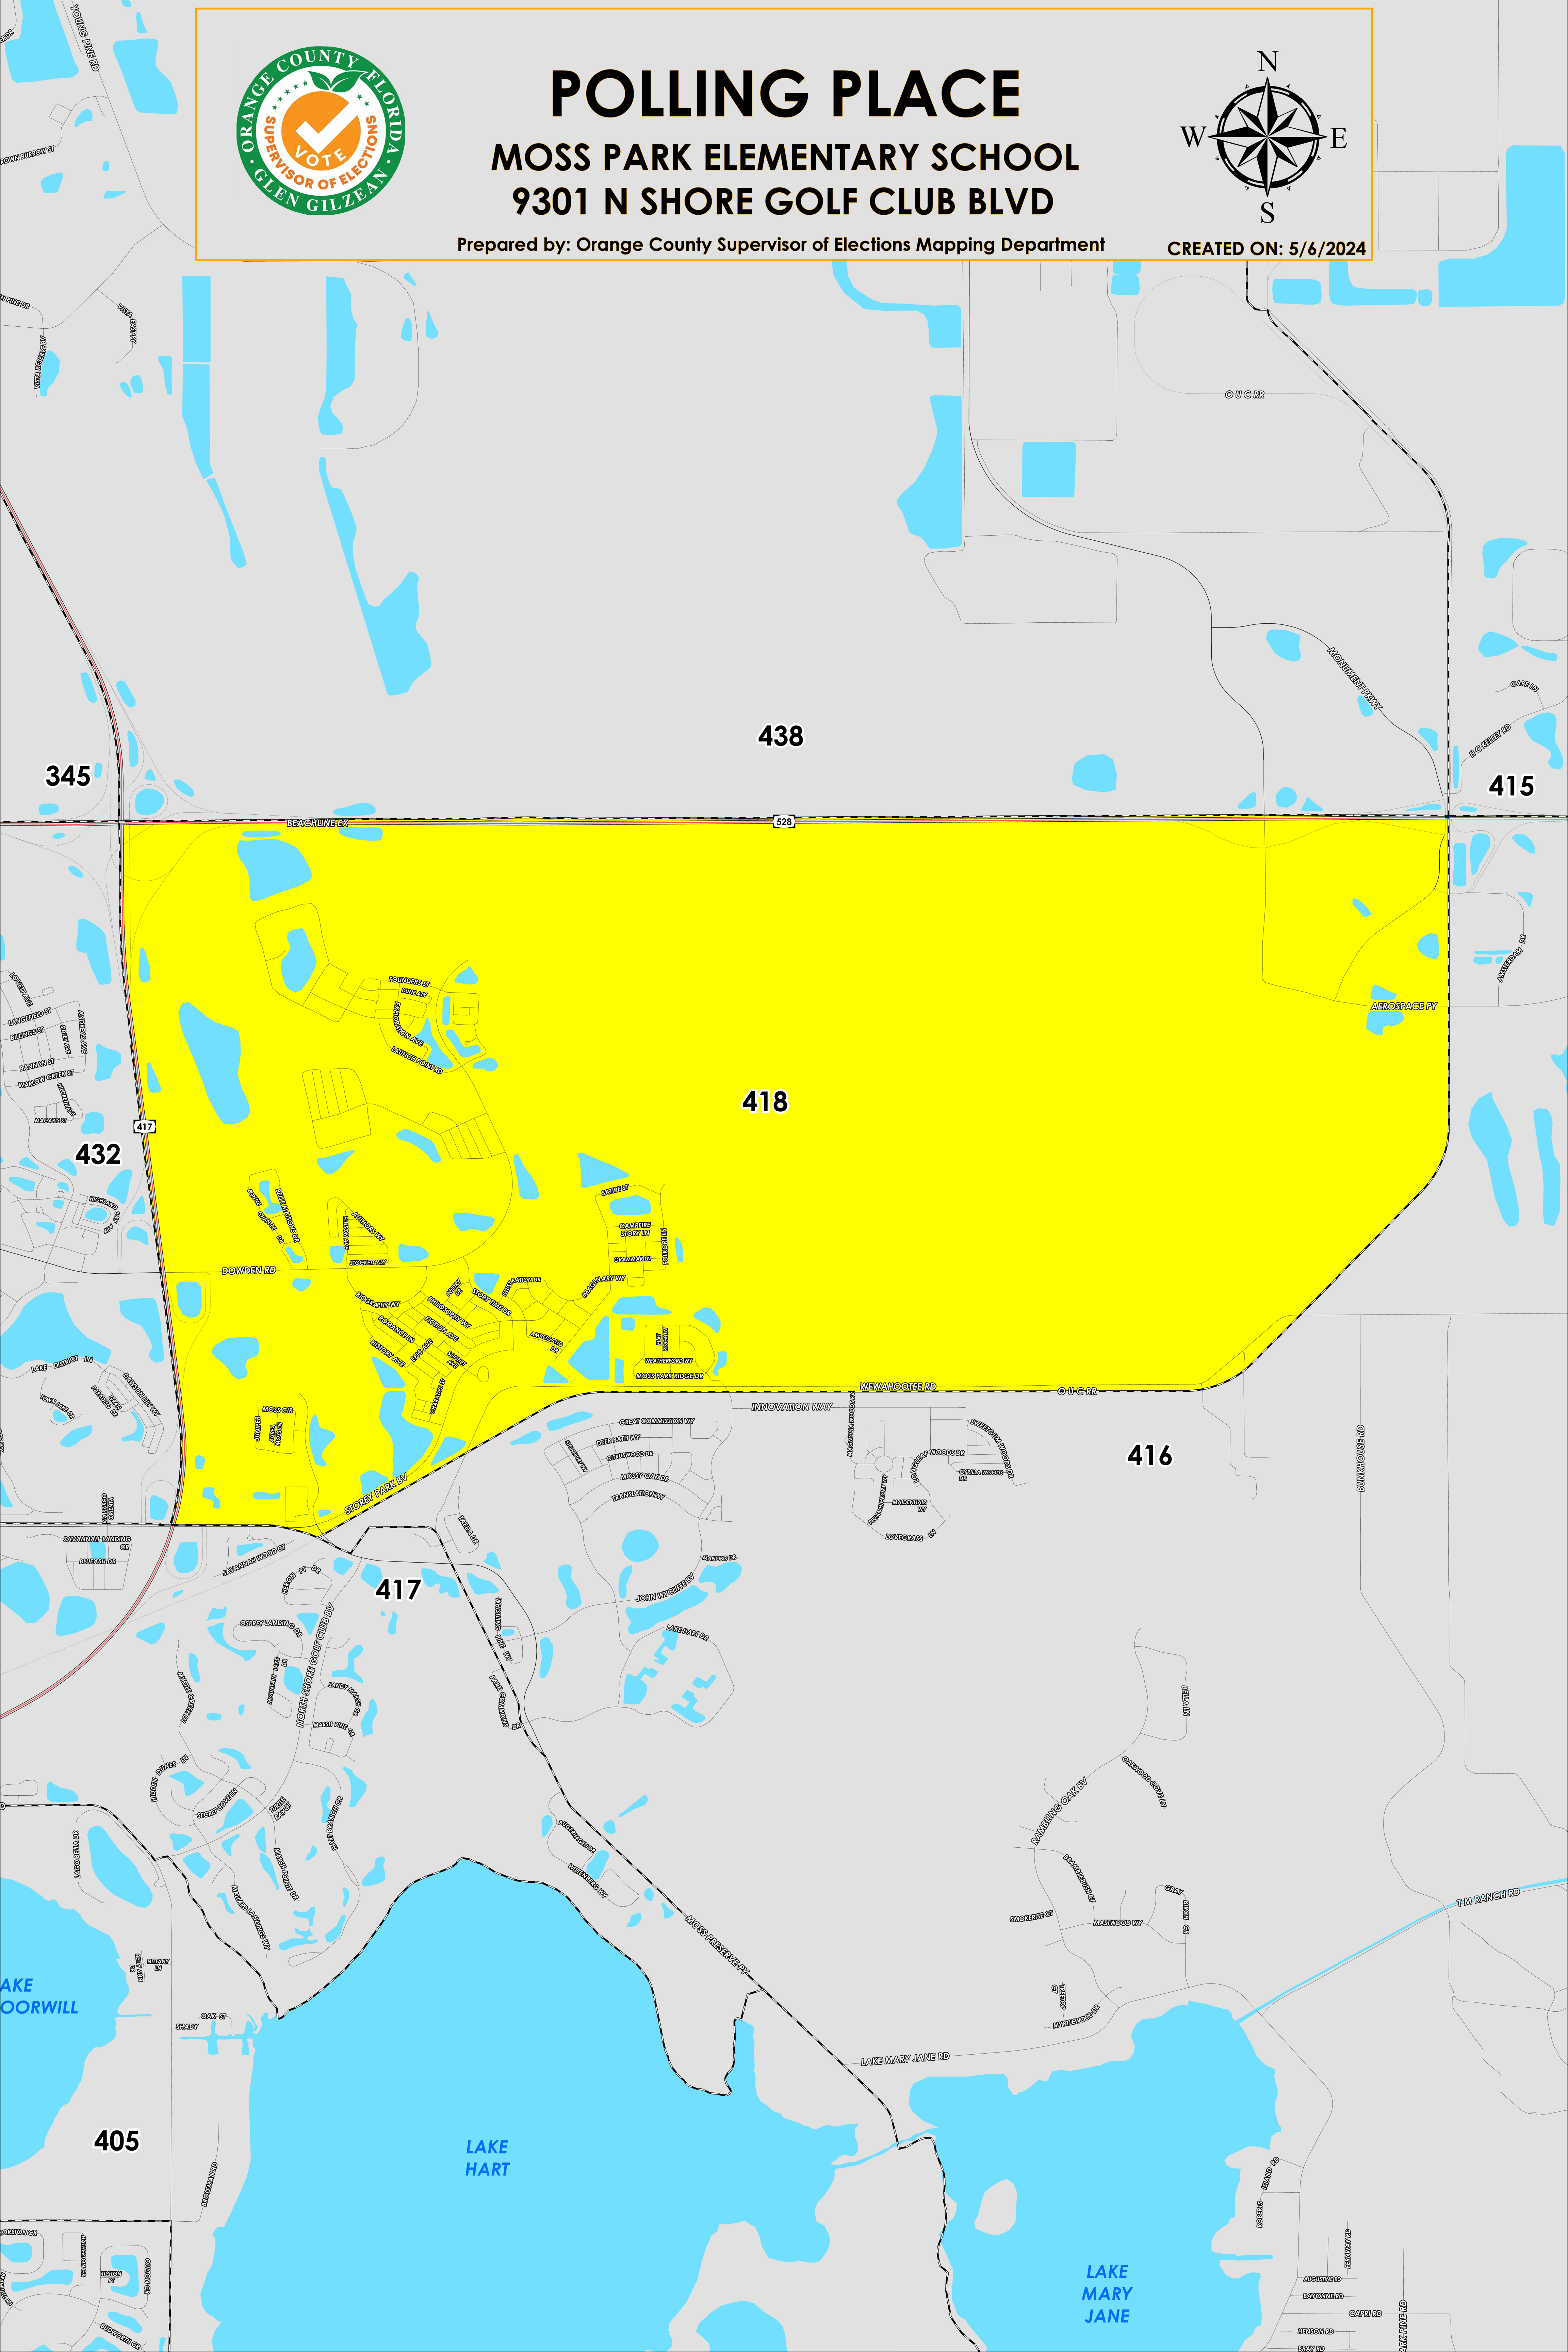

POLLING PLACE

MOSS PARK ELEMENTARY SCHOOL

9301 N SHORE GOLF CLUB BLVD

Prepared by: Orange County Supervisor of Elections Mapping Department

CREATED ON: 5/6/2024

The Polling Place for Precinct 418 is Moss Park Elementary School at 9301 N Shore Golf Club Blvd.

Precinct 418 (2024) eastern boundary is just west of Amsterdam Dr. The northern border follows State Rd 528. The western boundary follows along State Road 417. The southern boundary follows Moss Park Rd, Storey Park Blvd and Wewahootee Rd.