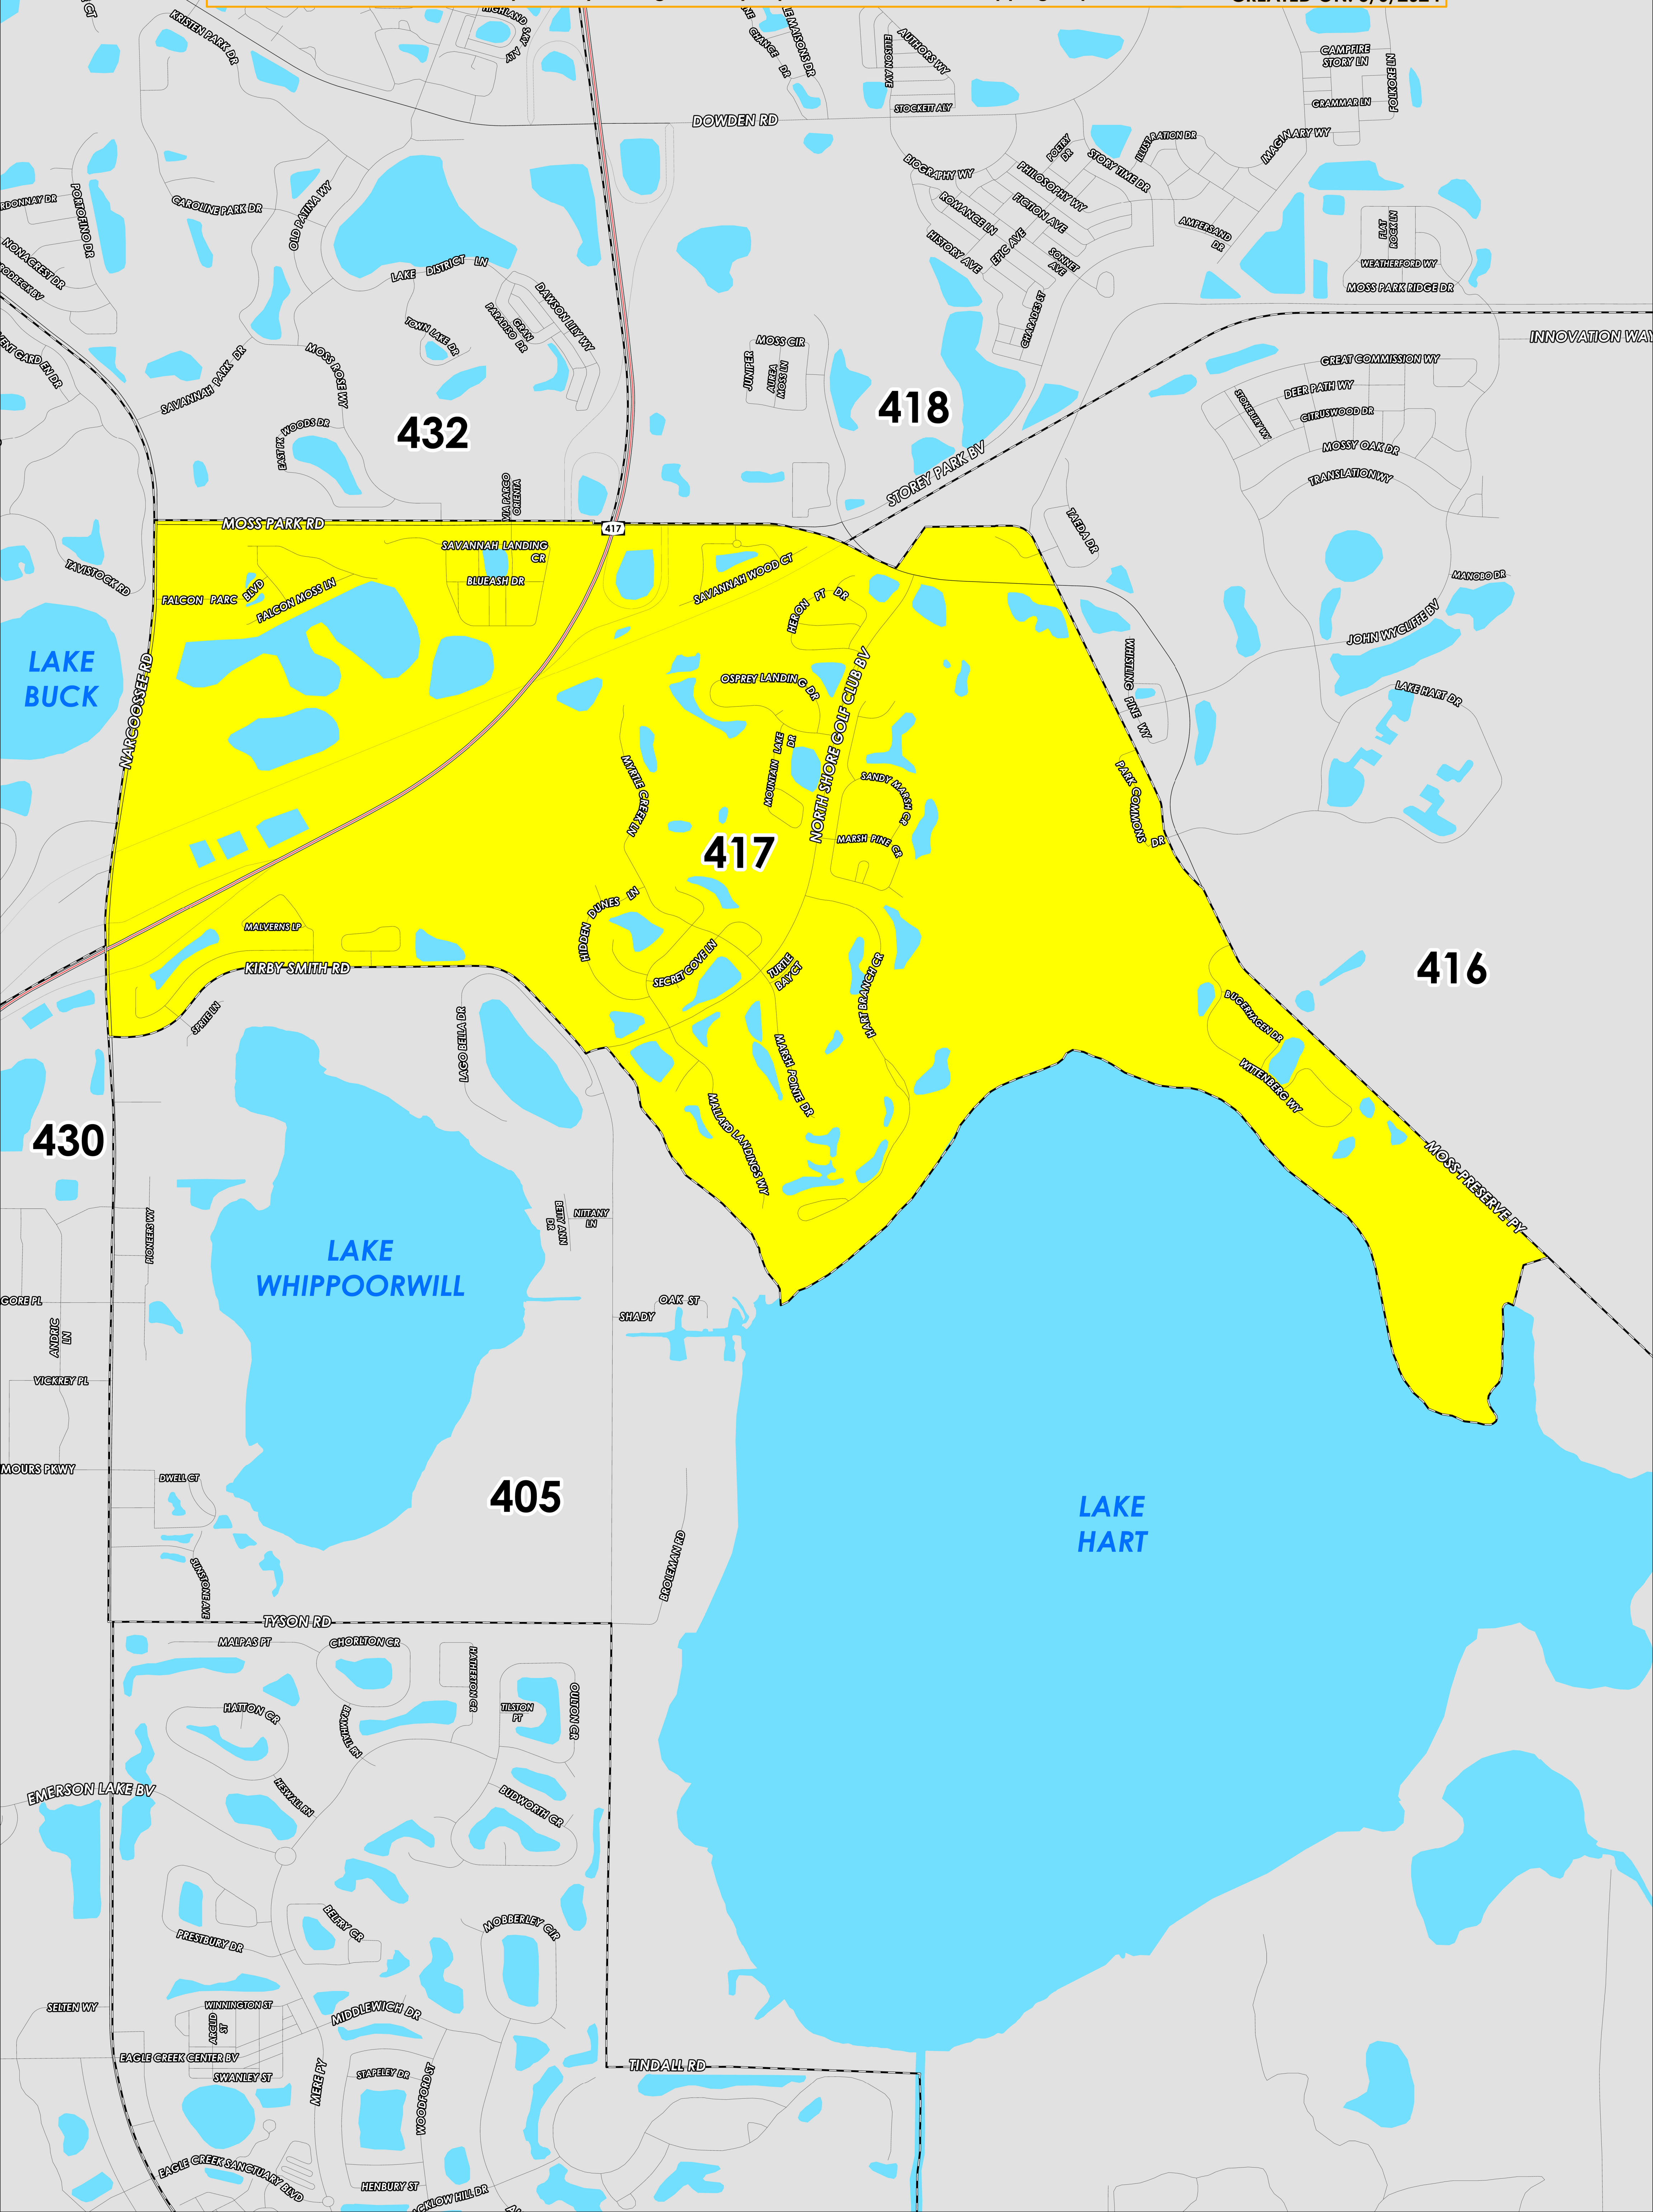

POLLING PLACE

HOLIDAY INN EXPRESS 12150 PIONEERS WAY

Prepared by: Orange County Supervisor of Elections Mapping Department

CREATED ON: 5/6/2024

The Polling Place for Precinct 417 is Holiday Inn Express at 12150 Pioneers Way.

Precinct 417 (2024) eastern boundary follows along Moss Preserve Parkway. The northern border follows Moss Park Rd and is just south of Storey Park Blvd. The western boundary follows along Narcoossee Rd. The southern boundary follows Kirby Smith Rd and the northern shore of Lake Hart.

Precinct 417 contains sub precincts of:

417A is with district assignments of U.S. Congress 9, State Senate 17, State House 35, County Commission 4, and School Board 2.

417B is with district assignments of U.S. Congress 9, State Senate 17, State House 43, County Commission 4, and School Board 2.

This map was produced by the Orange County Supervisor of Elections Mapping Department. Additional voter information can be found [on our website](#).