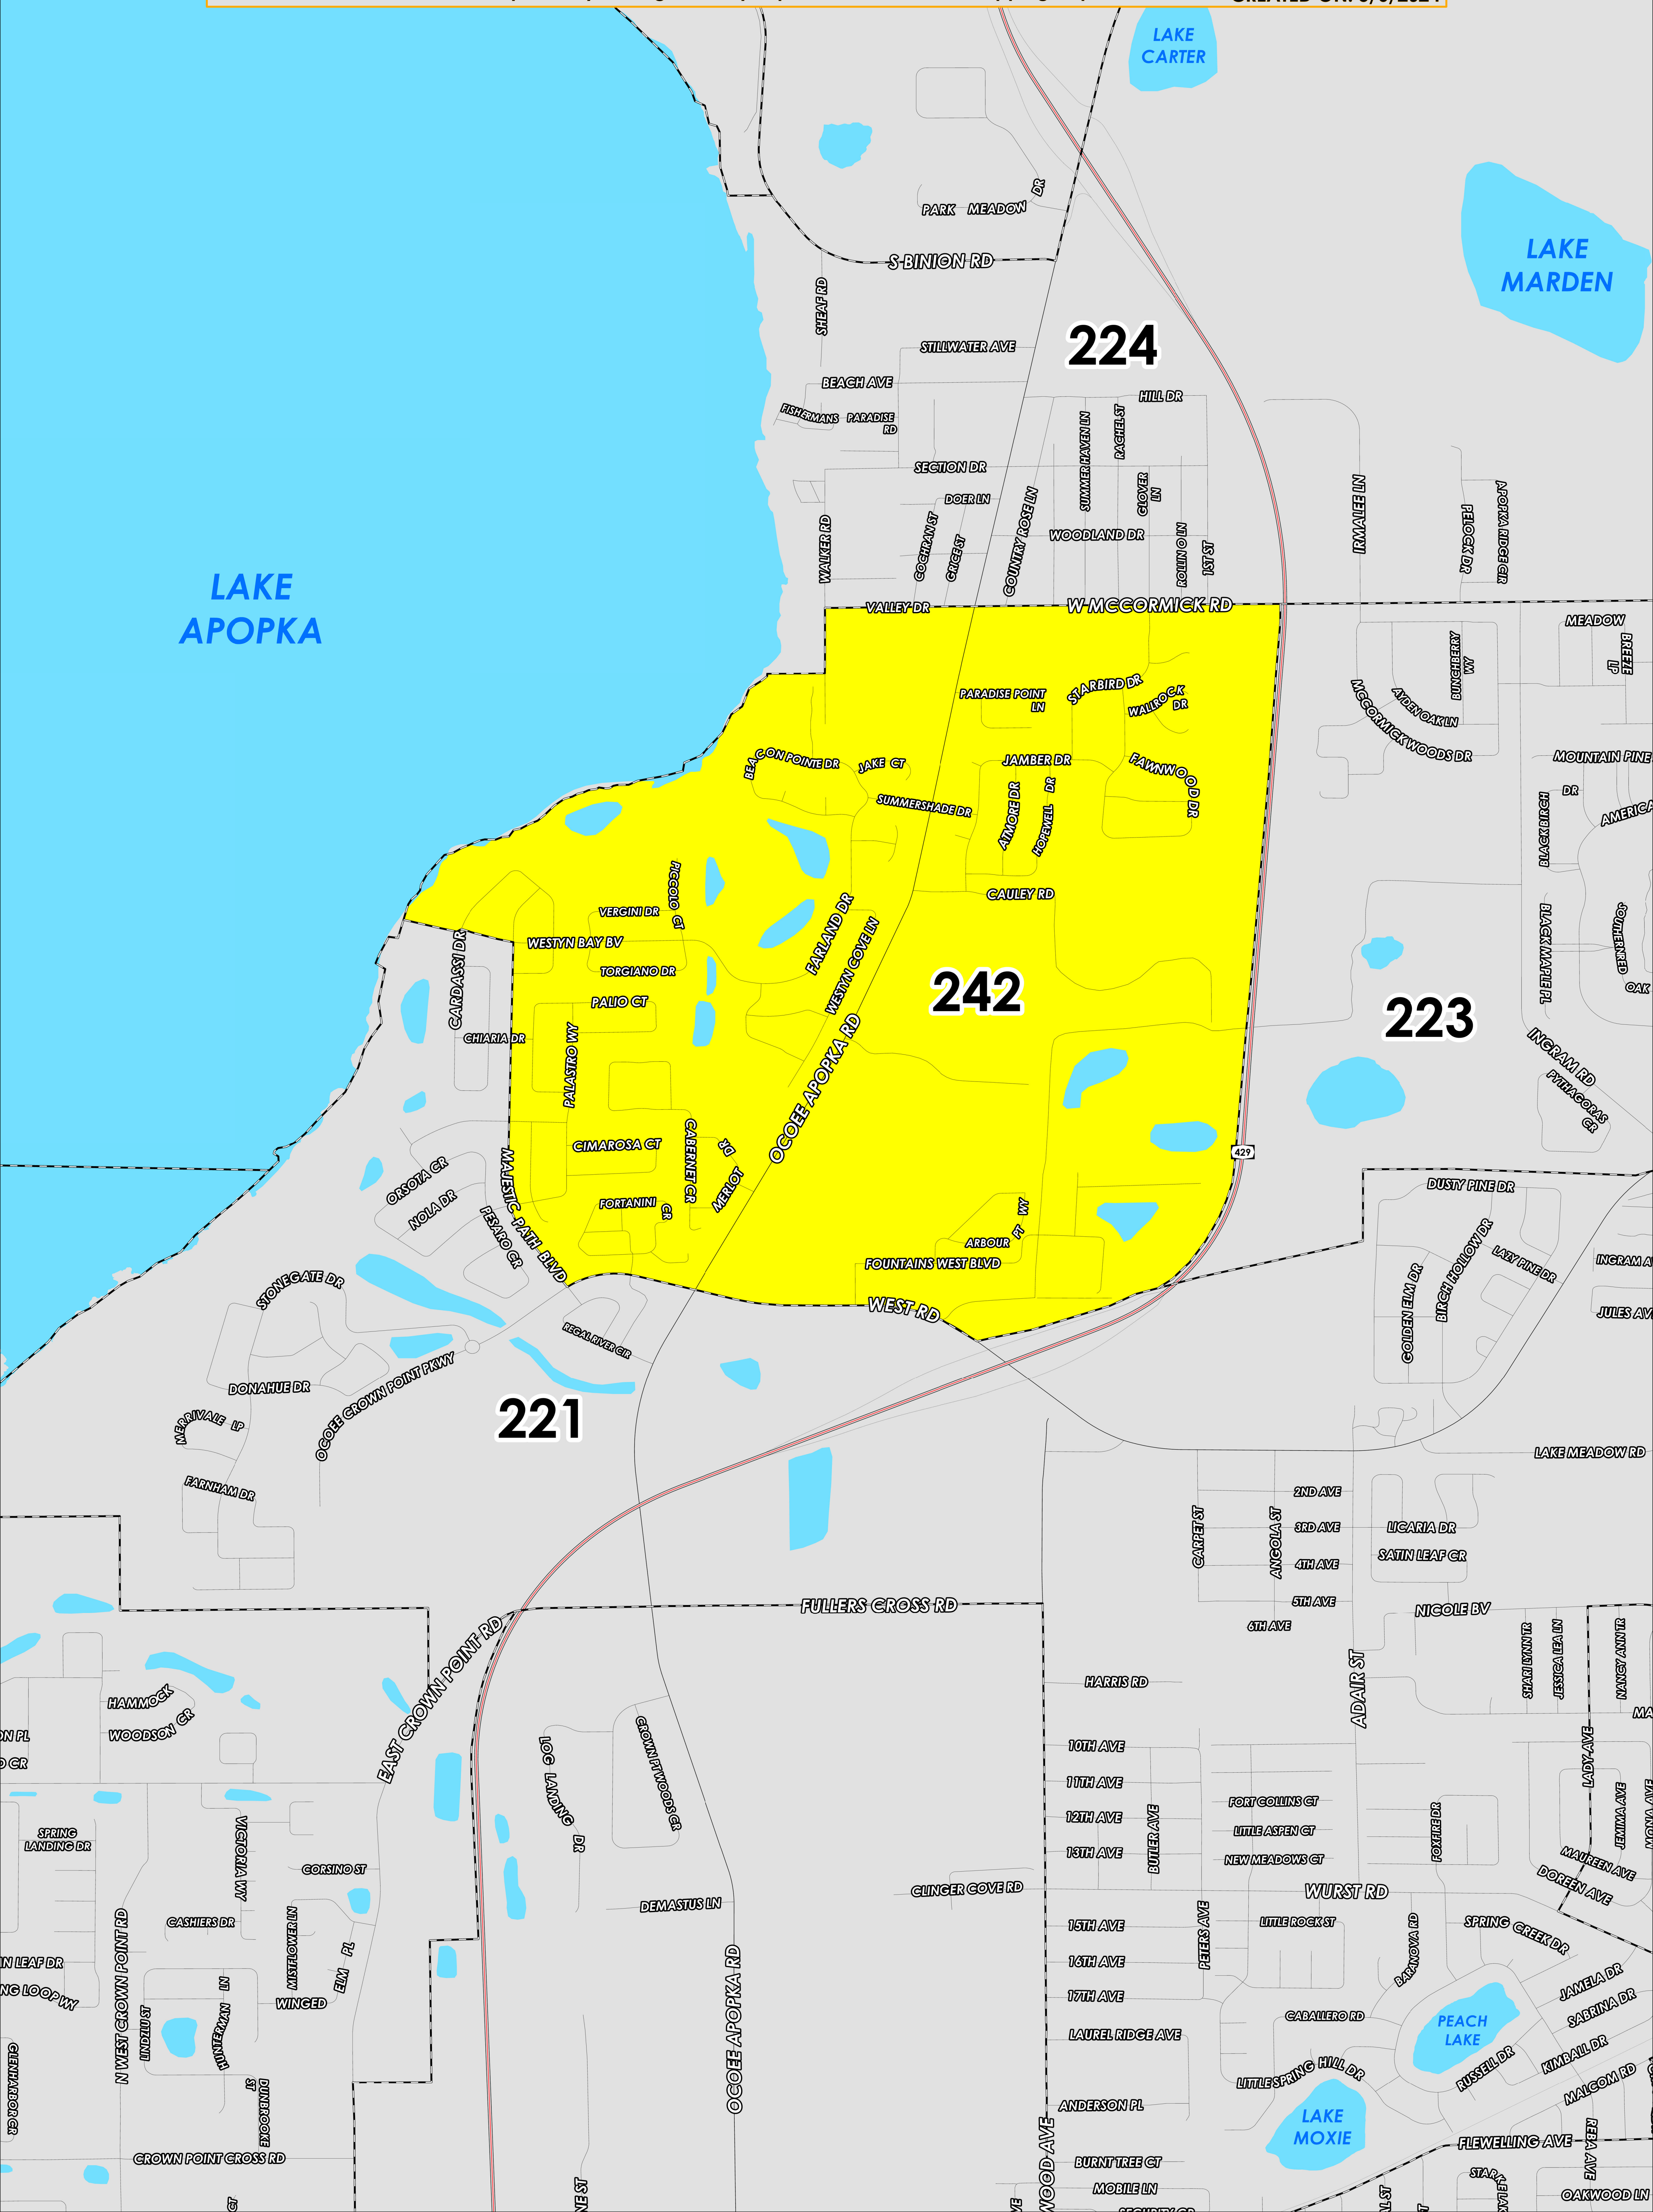

# POLLING PLACE

## ONE WAY CHRISTIAN CHURCH

### 2100 W MCCORMICK RD

Prepared by: Orange County Supervisor of Elections Mapping Department

CREATED ON: 5/6/2024

The Polling Place for Precinct 242 is One Way Christian Church at 2100 W McCormick Rd.

Precinct 242 (2024) northern boundary follows along Valley Drive and continues onto McCormick Road. The eastern boundary follows along State Road 429. The southern boundary follows along West Road and Majestic Path Blvd. The western boundary follows along the eastern side of Lake Apopka.

Precinct 242 has a sub precinct of:

242A is with district assignments of U.S. Congress 11, State Senate 15, State House 40, County Commission 2, and School Board 7.

242B is with district assignments of U.S. Congress 11, State Senate 15, State House 39, County Commission 2, and School Board 7.