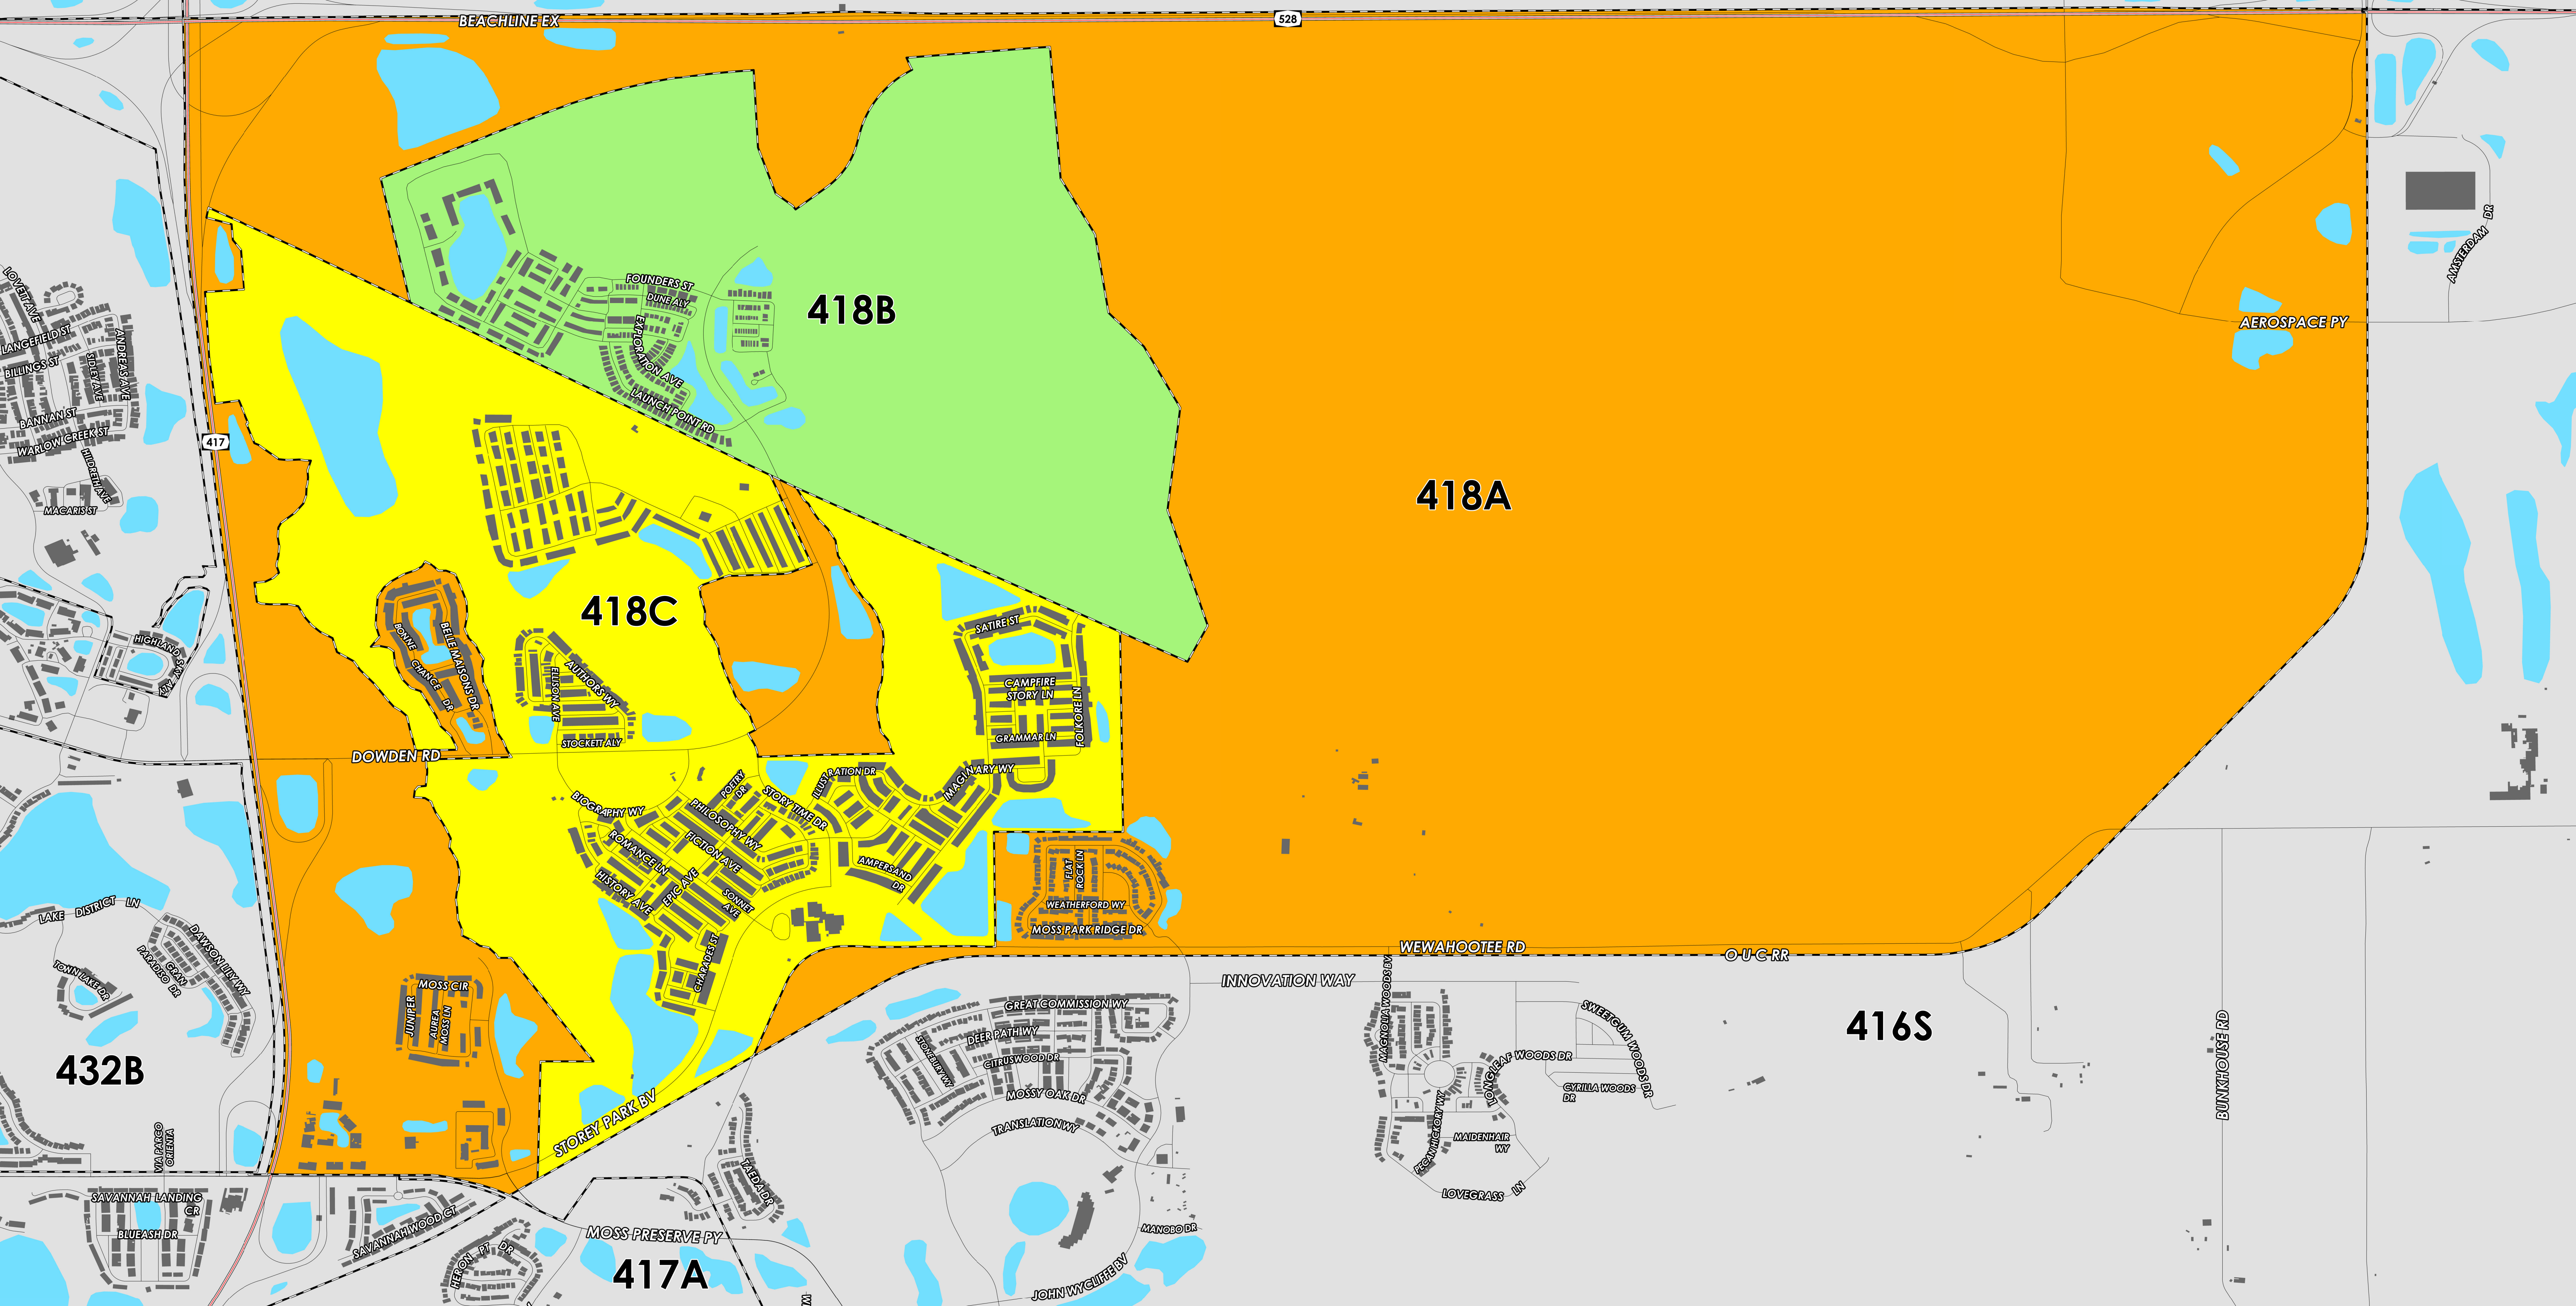

PRECINCT 418

COUNTY PRECINCTS

PRECINCT	U.S. CONGRESS	SENATE	HOUSE	COMMISSION	SCHOOL	CITY	CITY PRECINCT	SPECIAL DIST
418A	9	17	43	4	2			
418B	9	17	43	4	2			23
418C	9	17	43	4	2			20

Prepared by: Orange County Supervisor of Elections Mapping Department

CREATED ON: 4/23/2024

345A

438B

415A

Precinct 418 (2024) eastern boundary is just west of Amsterdam Dr. The northern border follows State Rd 528. The western boundary follows along State Road 417. The southern boundary follows Moss Park Rd, Storey Park Blvd and Wewahootee Rd.

Precinct 418 contains sub precincts of:

418A is with district assignments of U.S. Congress 9, State Senate 17, State House 43, County Commission 4, and School Board 2.

418B is with district assignments of U.S. Congress 9, State Senate 17, State House 43, County Commission 4, School Board 2 and Special District 23

418C is with district assignments of U.S. Congress 9, State Senate 17, State House 43, County Commission 4, School Board 2 and Special District 20

For more detailed views of other county and municipal precincts, [visit the District and Precinct Maps page](#). For more information about precinct boundaries, contact the [Orange County Supervisor of Elections office](#)