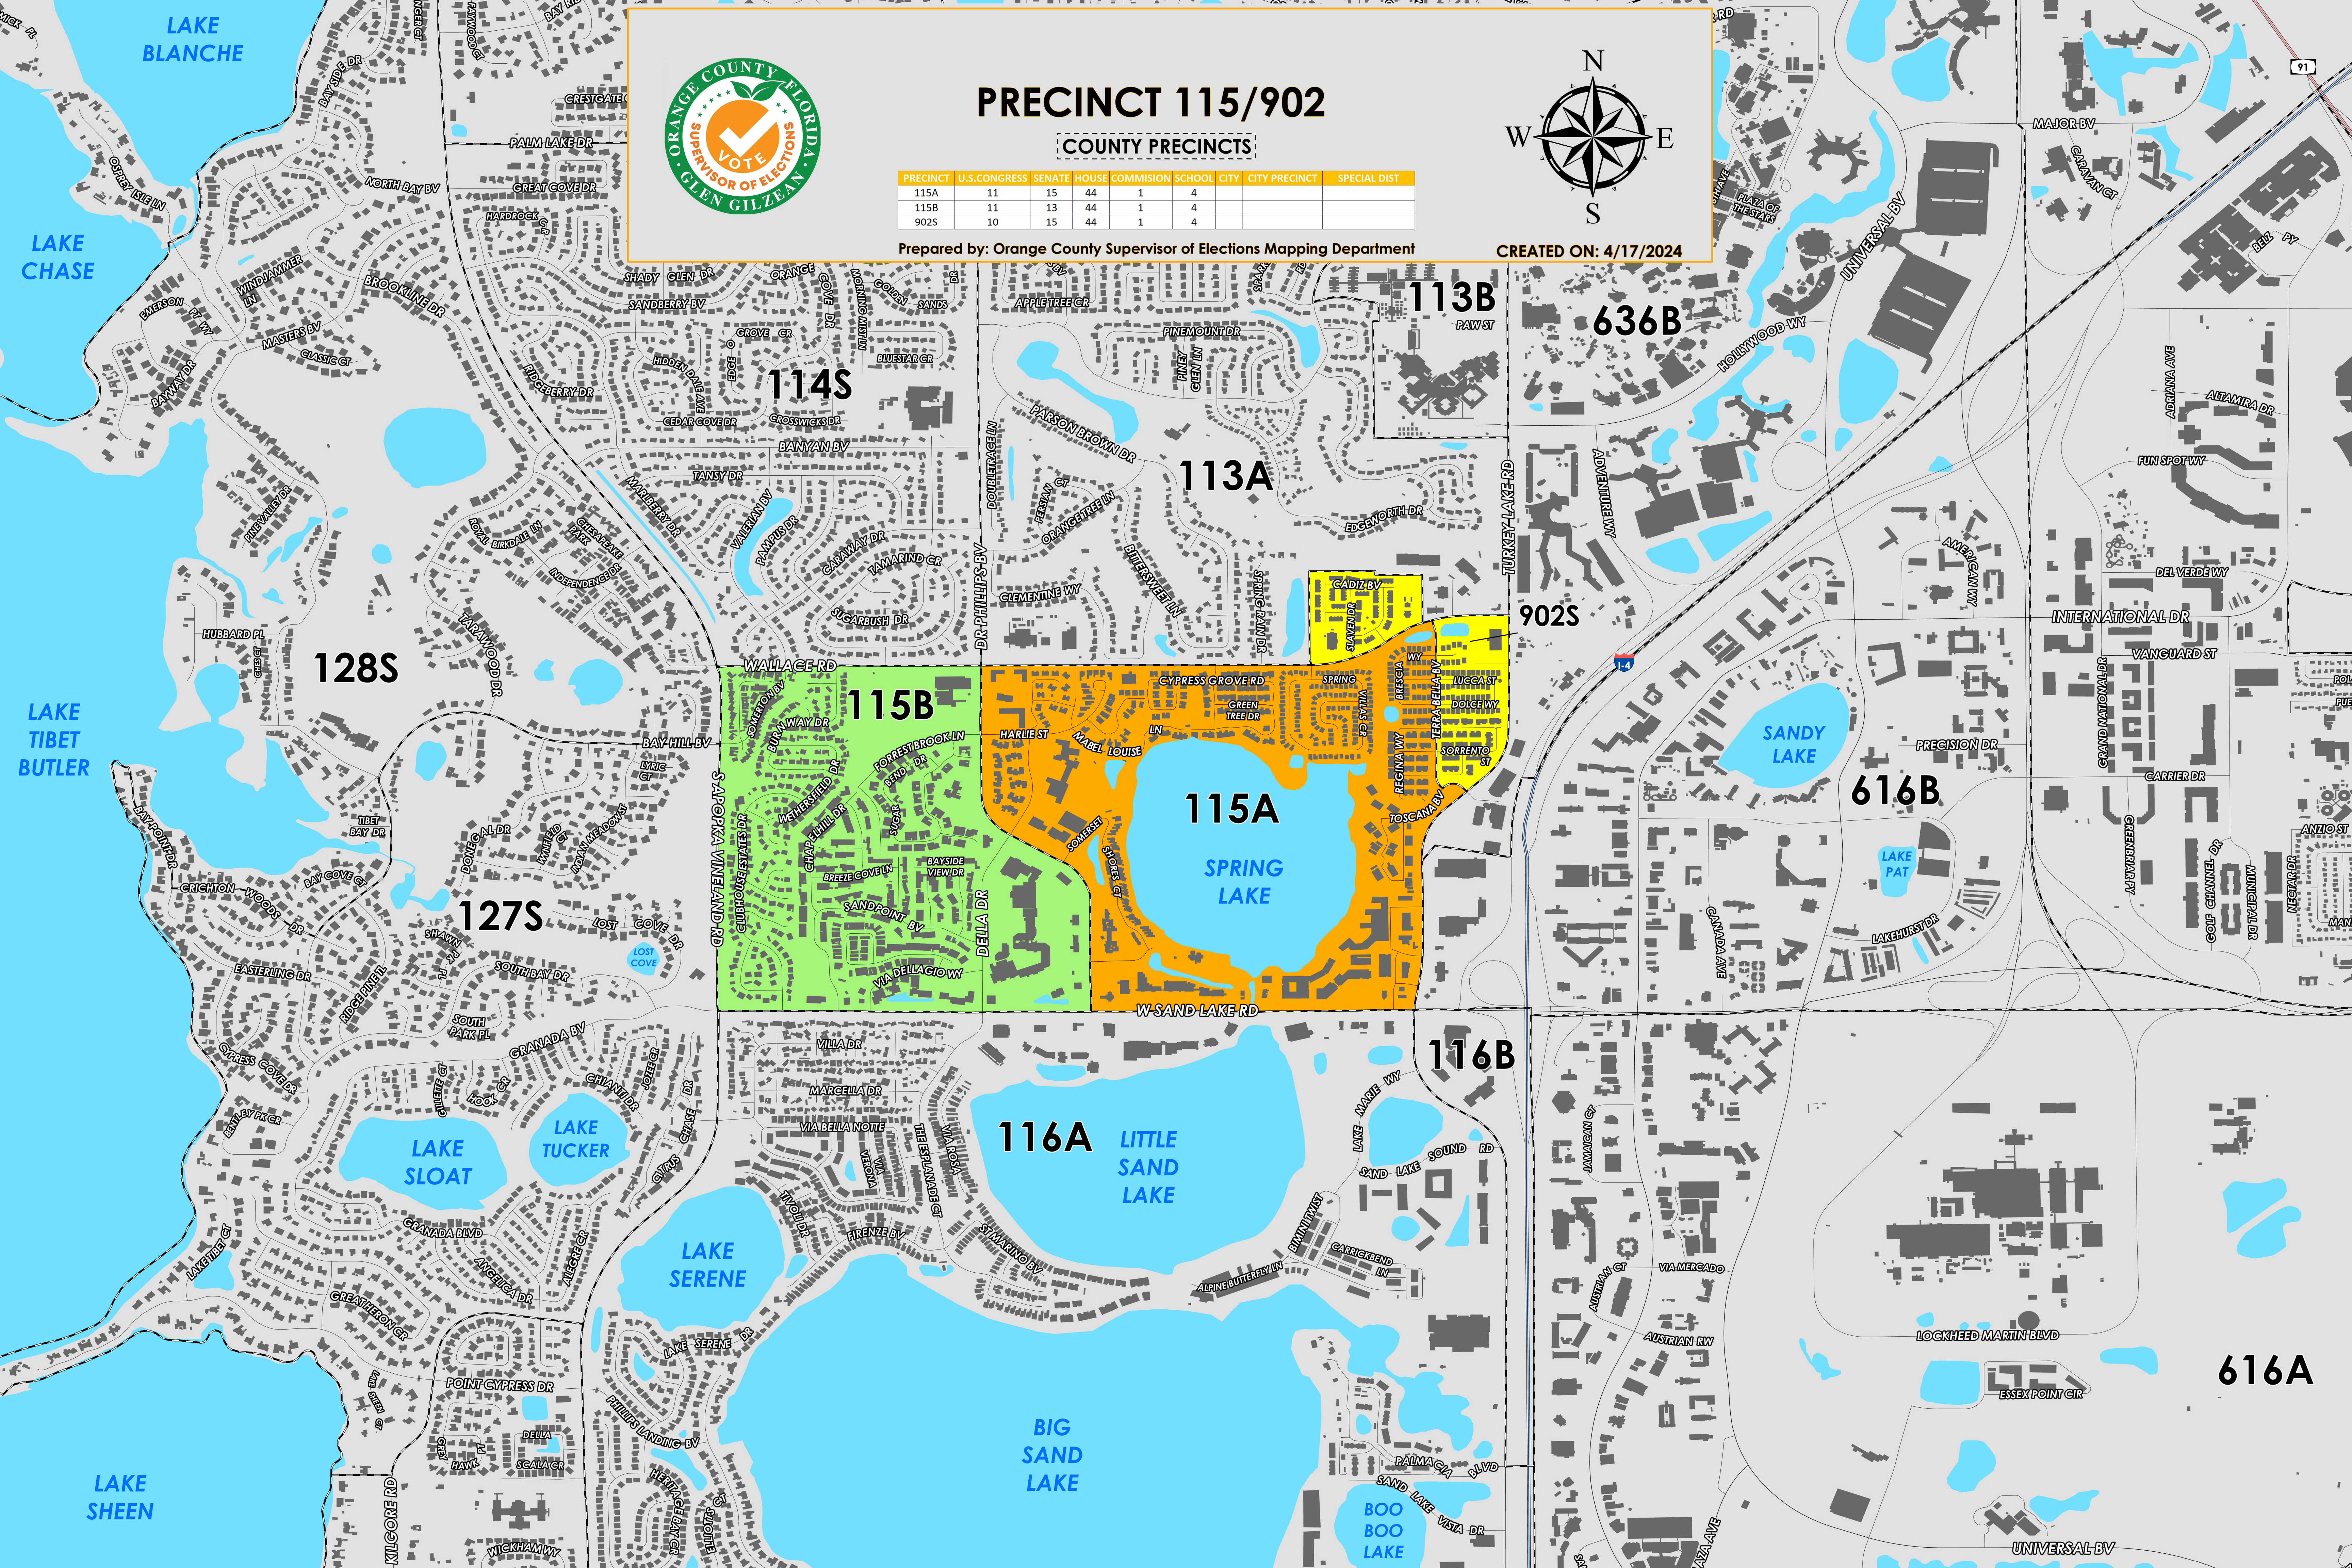

PRECINCT 115/902

COUNTY PRECINCTS

PRECINCT	U.S. CONGRESS	SENATE	HOUSE COMMISSION	SCHOOL	CITY	CITY PRECINCT	SPECIAL DIST
115A	11	15	44	1	4		
115B	11	13	44	1	4		
902S	10	15	44	1	4		

Prepared by: Orange County Supervisor of Elections Mapping Department

CREATED ON: 4/17/2024

115B

WALLACE RD
SOLONOVY
BUNN WAY DR
FORREST BROOK LN
MATHERS DR
CHAY E HILL DR
BREEZE COVE LN
SANDPOINT BY
VIA DELLACIO WY

115A

SPRING LAKE

W SAND LAKE RD

CYPRESS GROVE RD
GREEN TREE DR
SPRING VILLAGES CT
REGINA WY
TERRA BELLA WY
LUCCA ST
DOLCE WY
SORRENTO ST
TOSCANA LN

116A

LITTLE SAND LAKE

116B

LAKE MAKE WY
SAND LAKE SOUND RD
CARRICKBEND LN
PALMACHA BLVD
SAND LAKE VISTA DR
BOO BOO LAKE

127S

LAKE SLOAT

LAKE TUCKER

LAKE SERENE

LAKE SHEEN

128S

LAKE TIBET BUTLER

LAKE CHASE

LAKE BLANCHE

636B

902S

616B