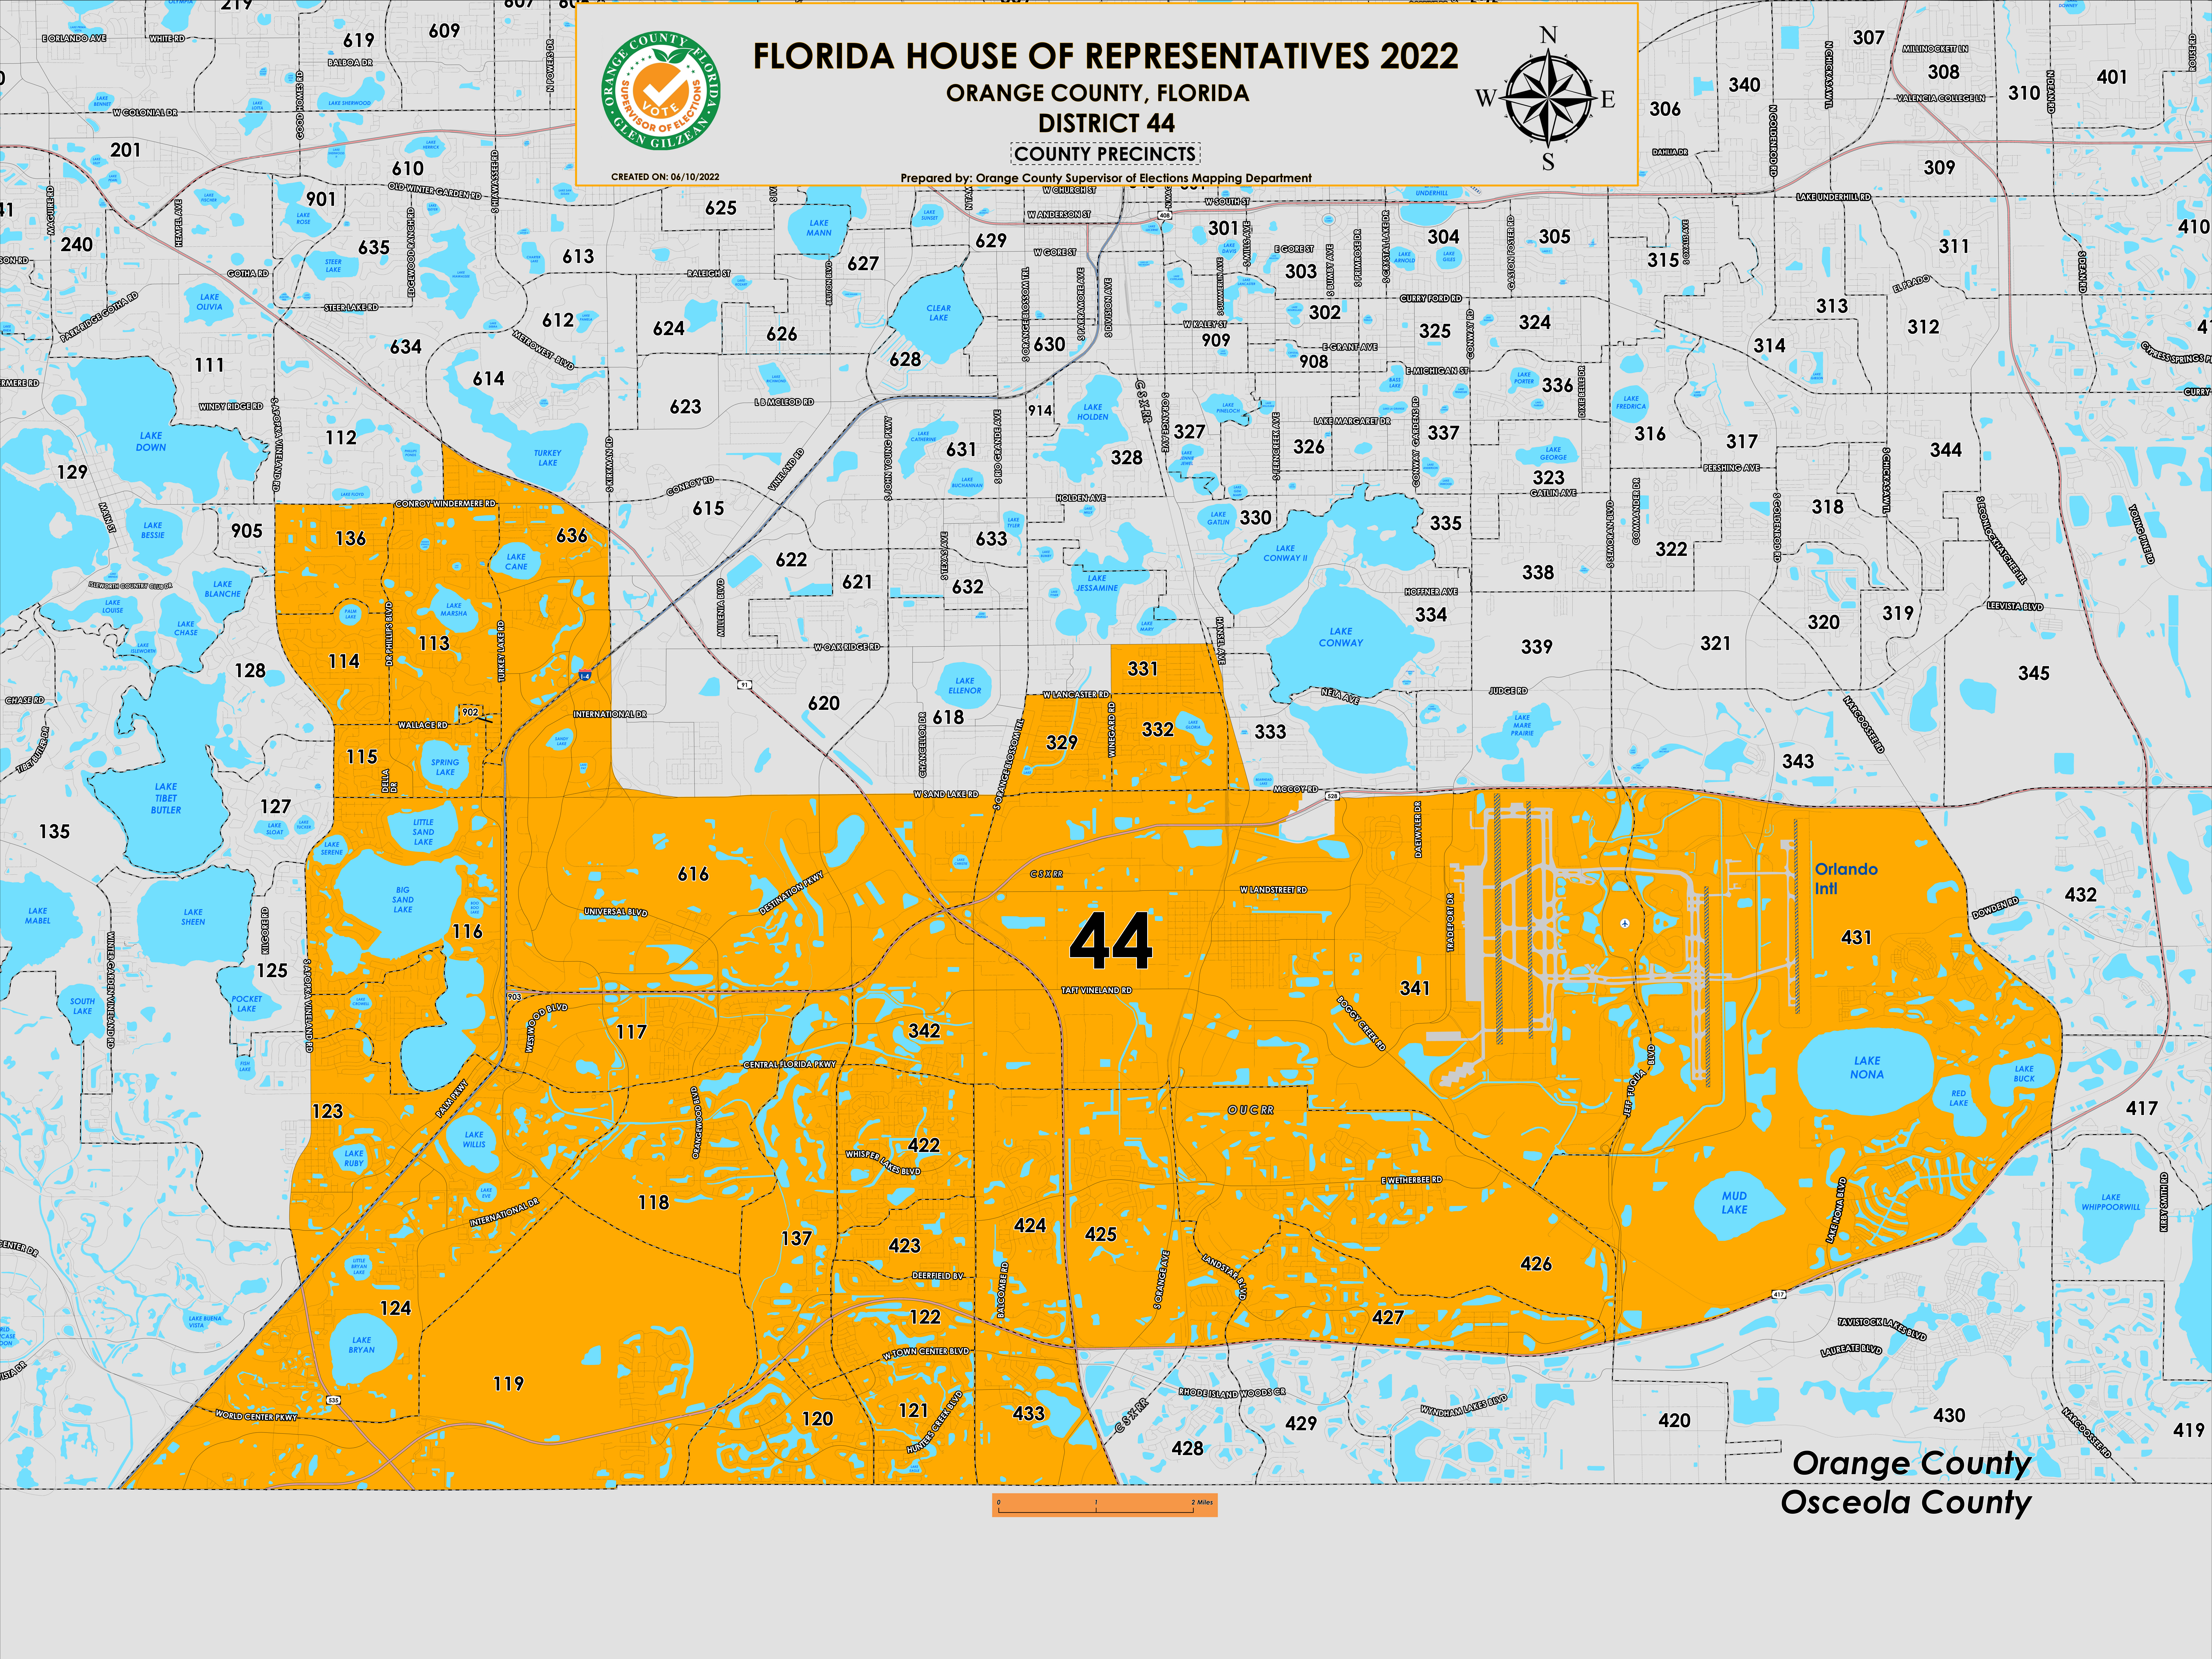

FLORIDA HOUSE OF REPRESENTATIVES 2022

ORANGE COUNTY, FLORIDA

DISTRICT 44

CREATED ON: 06/10/2022

Prepared by: Orange County Supervisor of Elections Mapping Department

COUNTY PRECINCTS

44

Orange County
Osceola County

Florida State House of Representatives (2022) district 44 falls within central south Orange County. The northern boundary follows along a road combination of Conroy Road, Florida Turnpike, Sand Lake Road, Lancaster Road, and West Oak Ridge Road and extends to State Road 528. The western boundary runs east of Lake Tibet Butler and parallel to Interstate 4. The southern boundary follows along the Osceola/Orange County border and State Road 417. The eastern boundary follows a section of the Florida Turnpike, Narcoosee Road and extends west of Lake Conway. A complete list of Orange County precincts within district 44 can be found at the end of this document.

This map was produced by the Orange County Supervisor of Elections Mapping Department. More voter information can be found [on our website](#).

State House (2022) district 44 includes the following Orange County precincts:

- 113
- 114
- 115
- 116
- 117
- 118
- 119
- 120
- 121
- 122
- 123
- 124
- 125
- 136
- 137
- 329
- 331
- 332
- 333
- 341
- 342
- 422
- 423
- 424
- 425
- 426

- 427
- 431
- 433
- 616
- 618
- 636
- 902
- 903