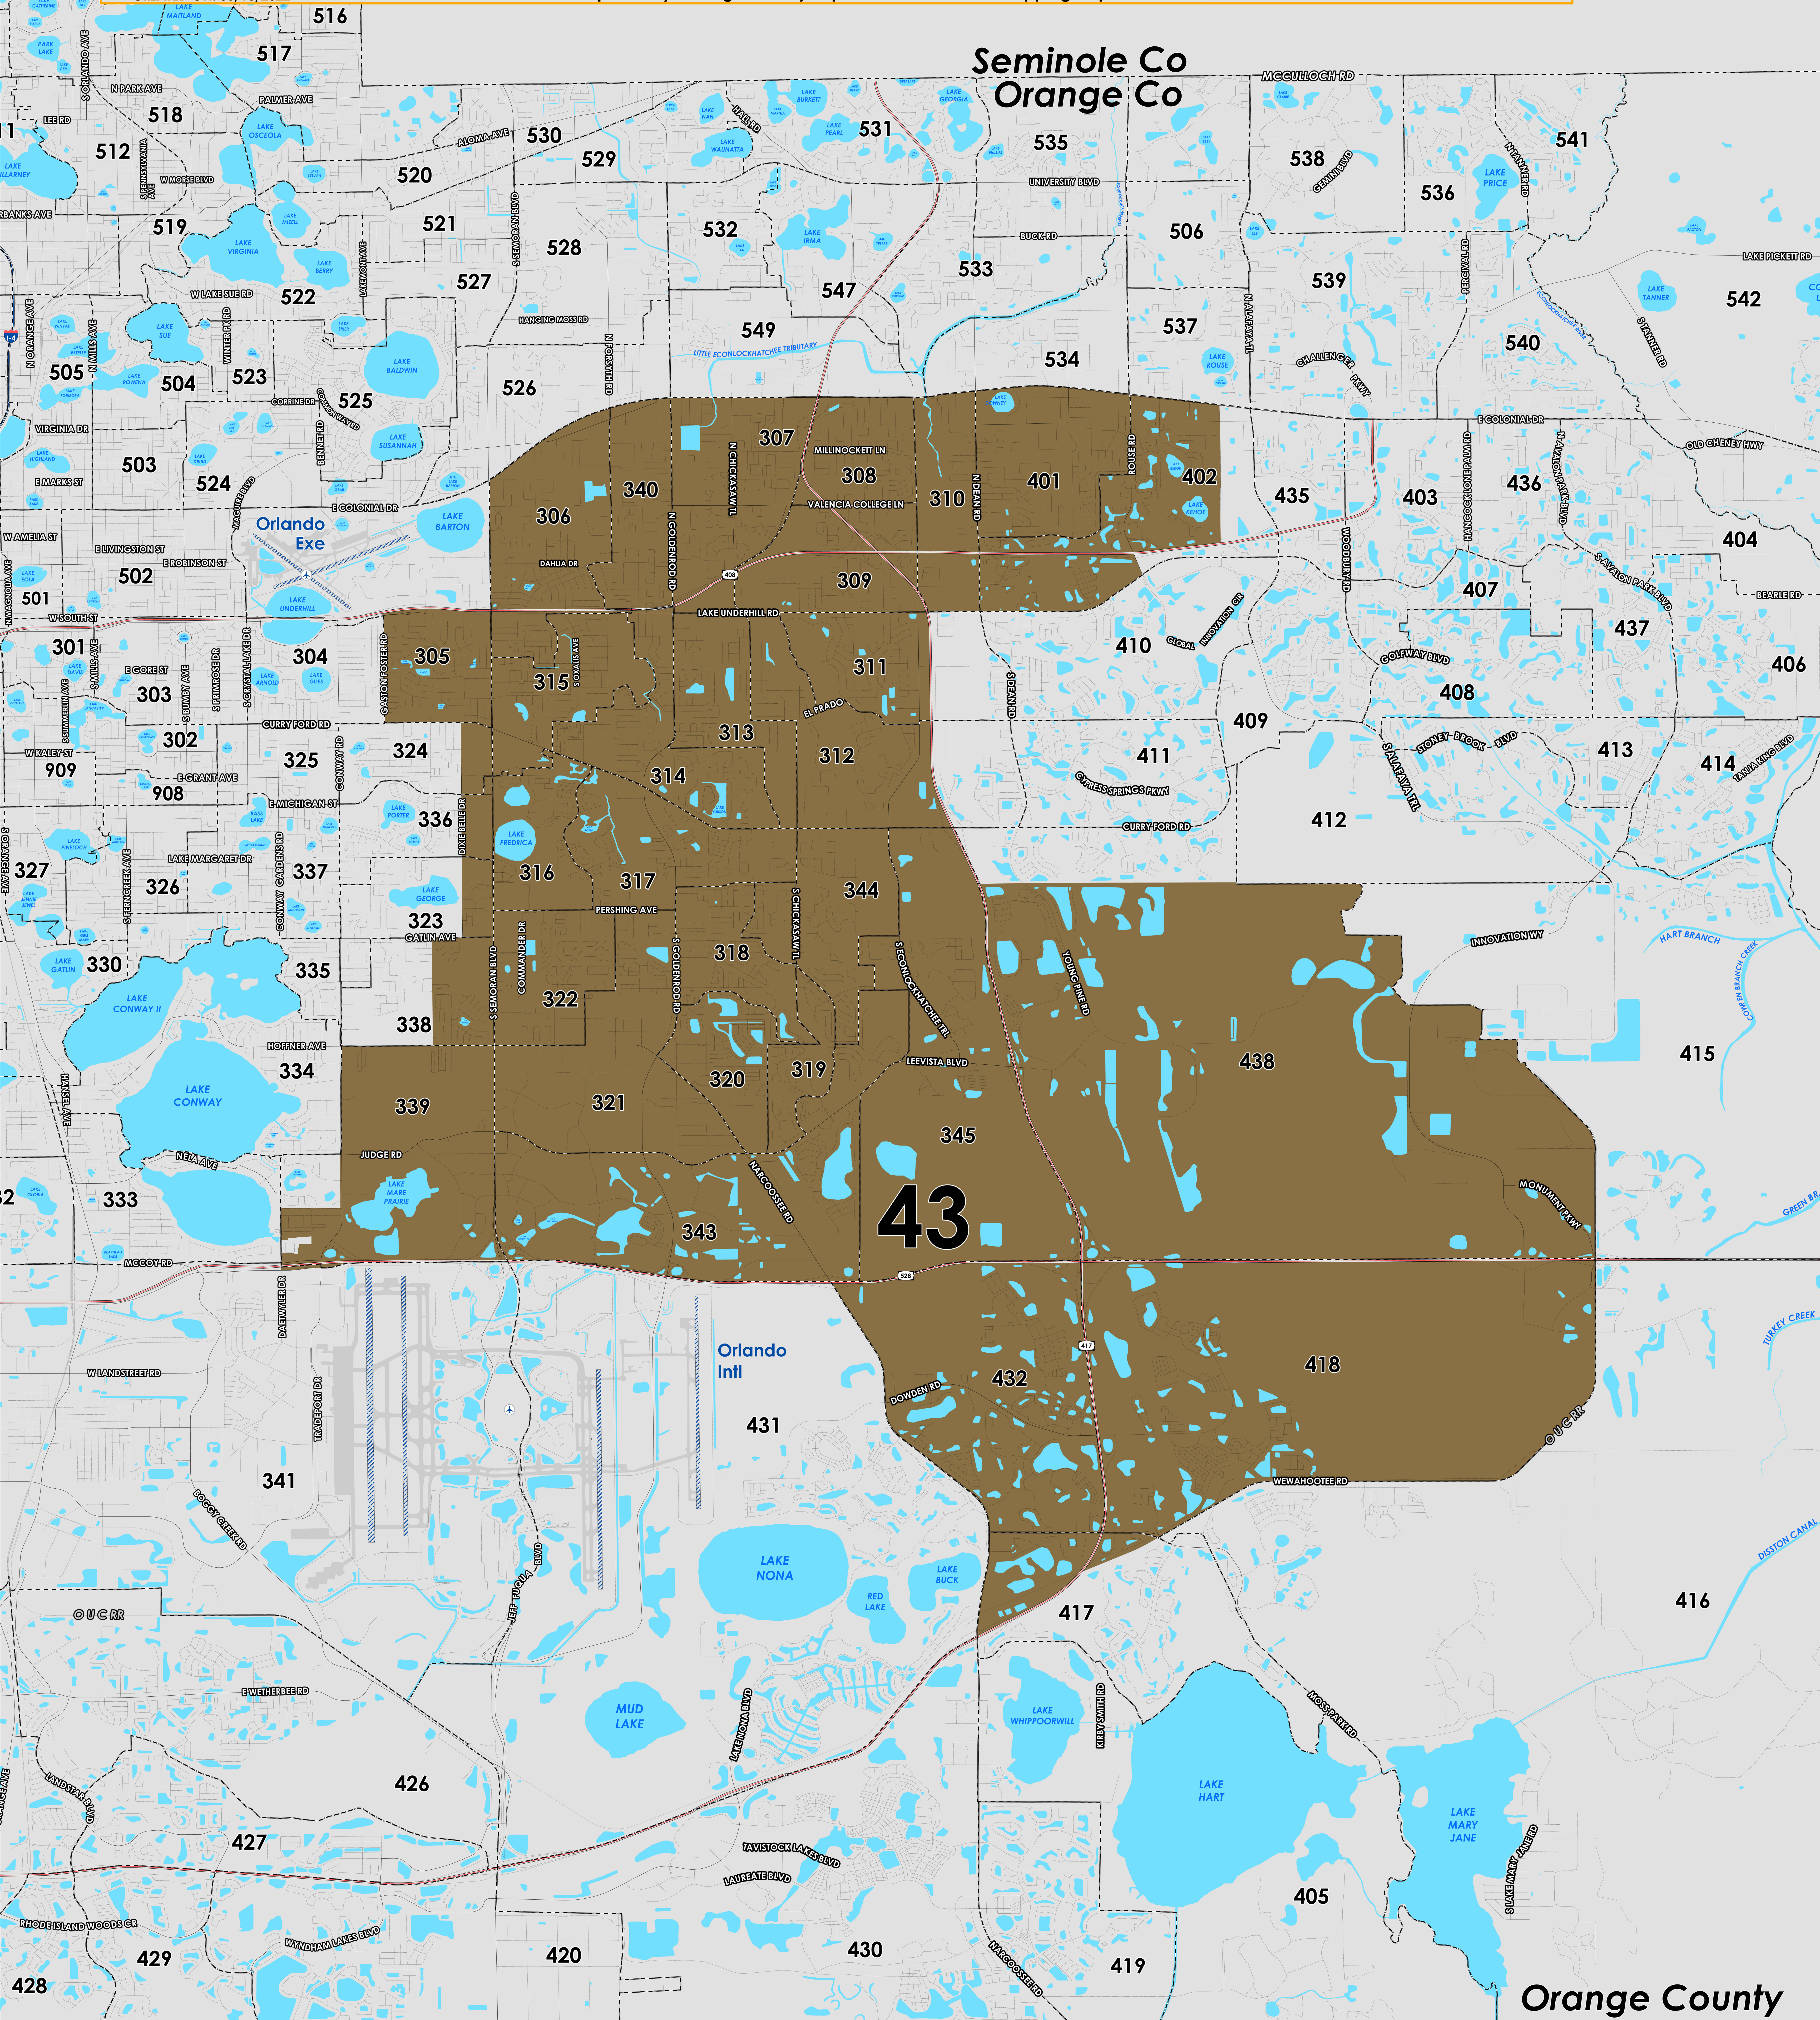

# FLORIDA HOUSE OF REPRESENTATIVES 2022

ORANGE COUNTY, FLORIDA

DISTRICT 43

COUNTY PRECINCTS

CREATED ON: 06/10/2022

Prepared by: Orange County Supervisor of Elections Mapping Department

0 1 2 Miles

Orange County  
Osceola County

Florida State House of Representatives (2022) district 43 falls within west Orange County. The northern boundary follows a section of Hoffner Avenue, State Road 408 and East Colonial Drive. The western boundary follows North Semoran Boulevard, Conway Road and runs parallel to South Semoran Boulevard and extends to a section of Narcoosee Road. The southern boundary follows sections of State Road 528, Moss Park Road, Wewahootee Road and runs parallel to State Road 408. A complete list of Orange County precincts within district 43 can be found at the end of this document.

This map was produced by the Orange County Supervisor of Elections Mapping Department. More voter information can be found [on our website](#).

State House (2022) district 43 includes the following Orange County precincts:

- 305
- 306
- 307
- 308
- 309
- 310
- 311
- 312
- 313
- 314
- 315
- 316
- 317
- 318
- 319
- 320
- 321
- 322
- 323
- 324
- 336
- 338
- 339
- 340
- 343
- 344
- 345

- 401
- 402
- 417
- 418
- 432
- 438