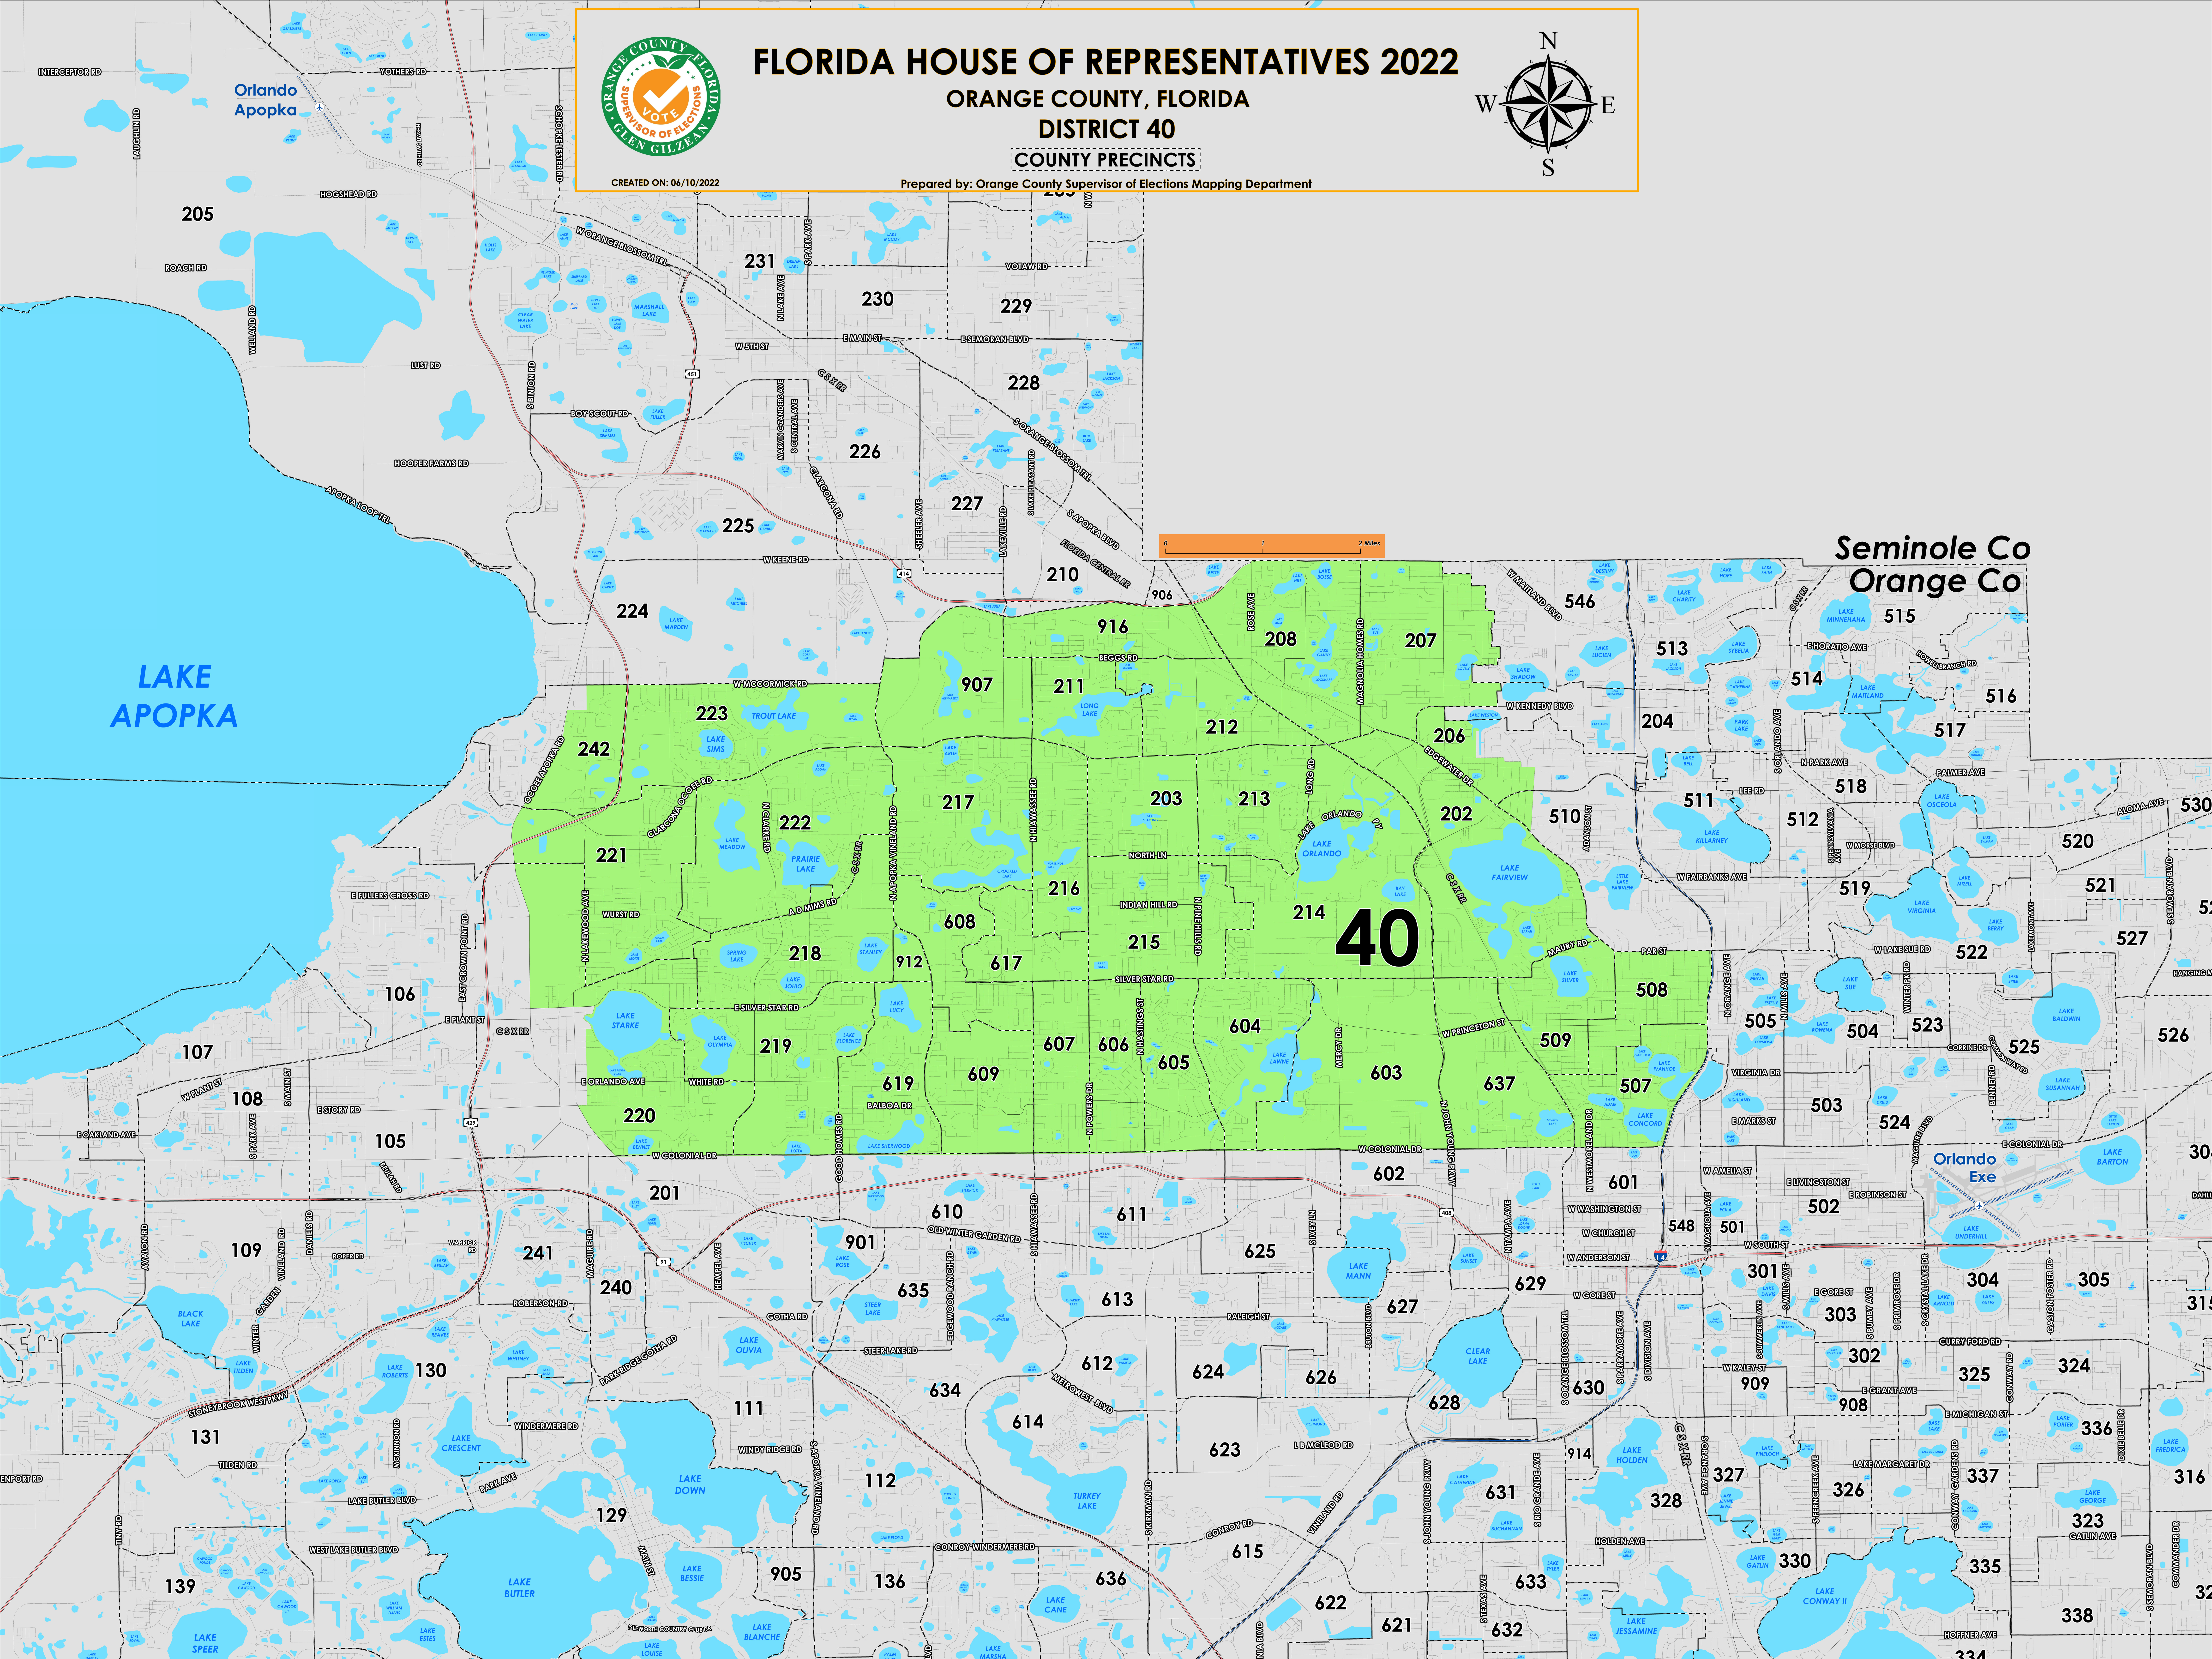

FLORIDA HOUSE OF REPRESENTATIVES 2022

ORANGE COUNTY, FLORIDA

DISTRICT 40

COUNTY PRECINCTS

CREATED ON: 06/10/2022

Prepared by: Orange County Supervisor of Elections Mapping Department

Seminole Co
Orange Co

40

Florida State House of Representatives (2022) district 40 falls within Northwest Orange County. The northern boundary follows runs parallel to Clarcona Ocoee Road and extends to a section of County Road 414 to the Seminole/Orange County border. The western boundary runs parallel between to State Road 429. The southern boundary follows along West Colonial Drive. The eastern boundary runs parallel to Interstate 4. A complete list of Orange County precincts within district 40 can be found at the end of this document.