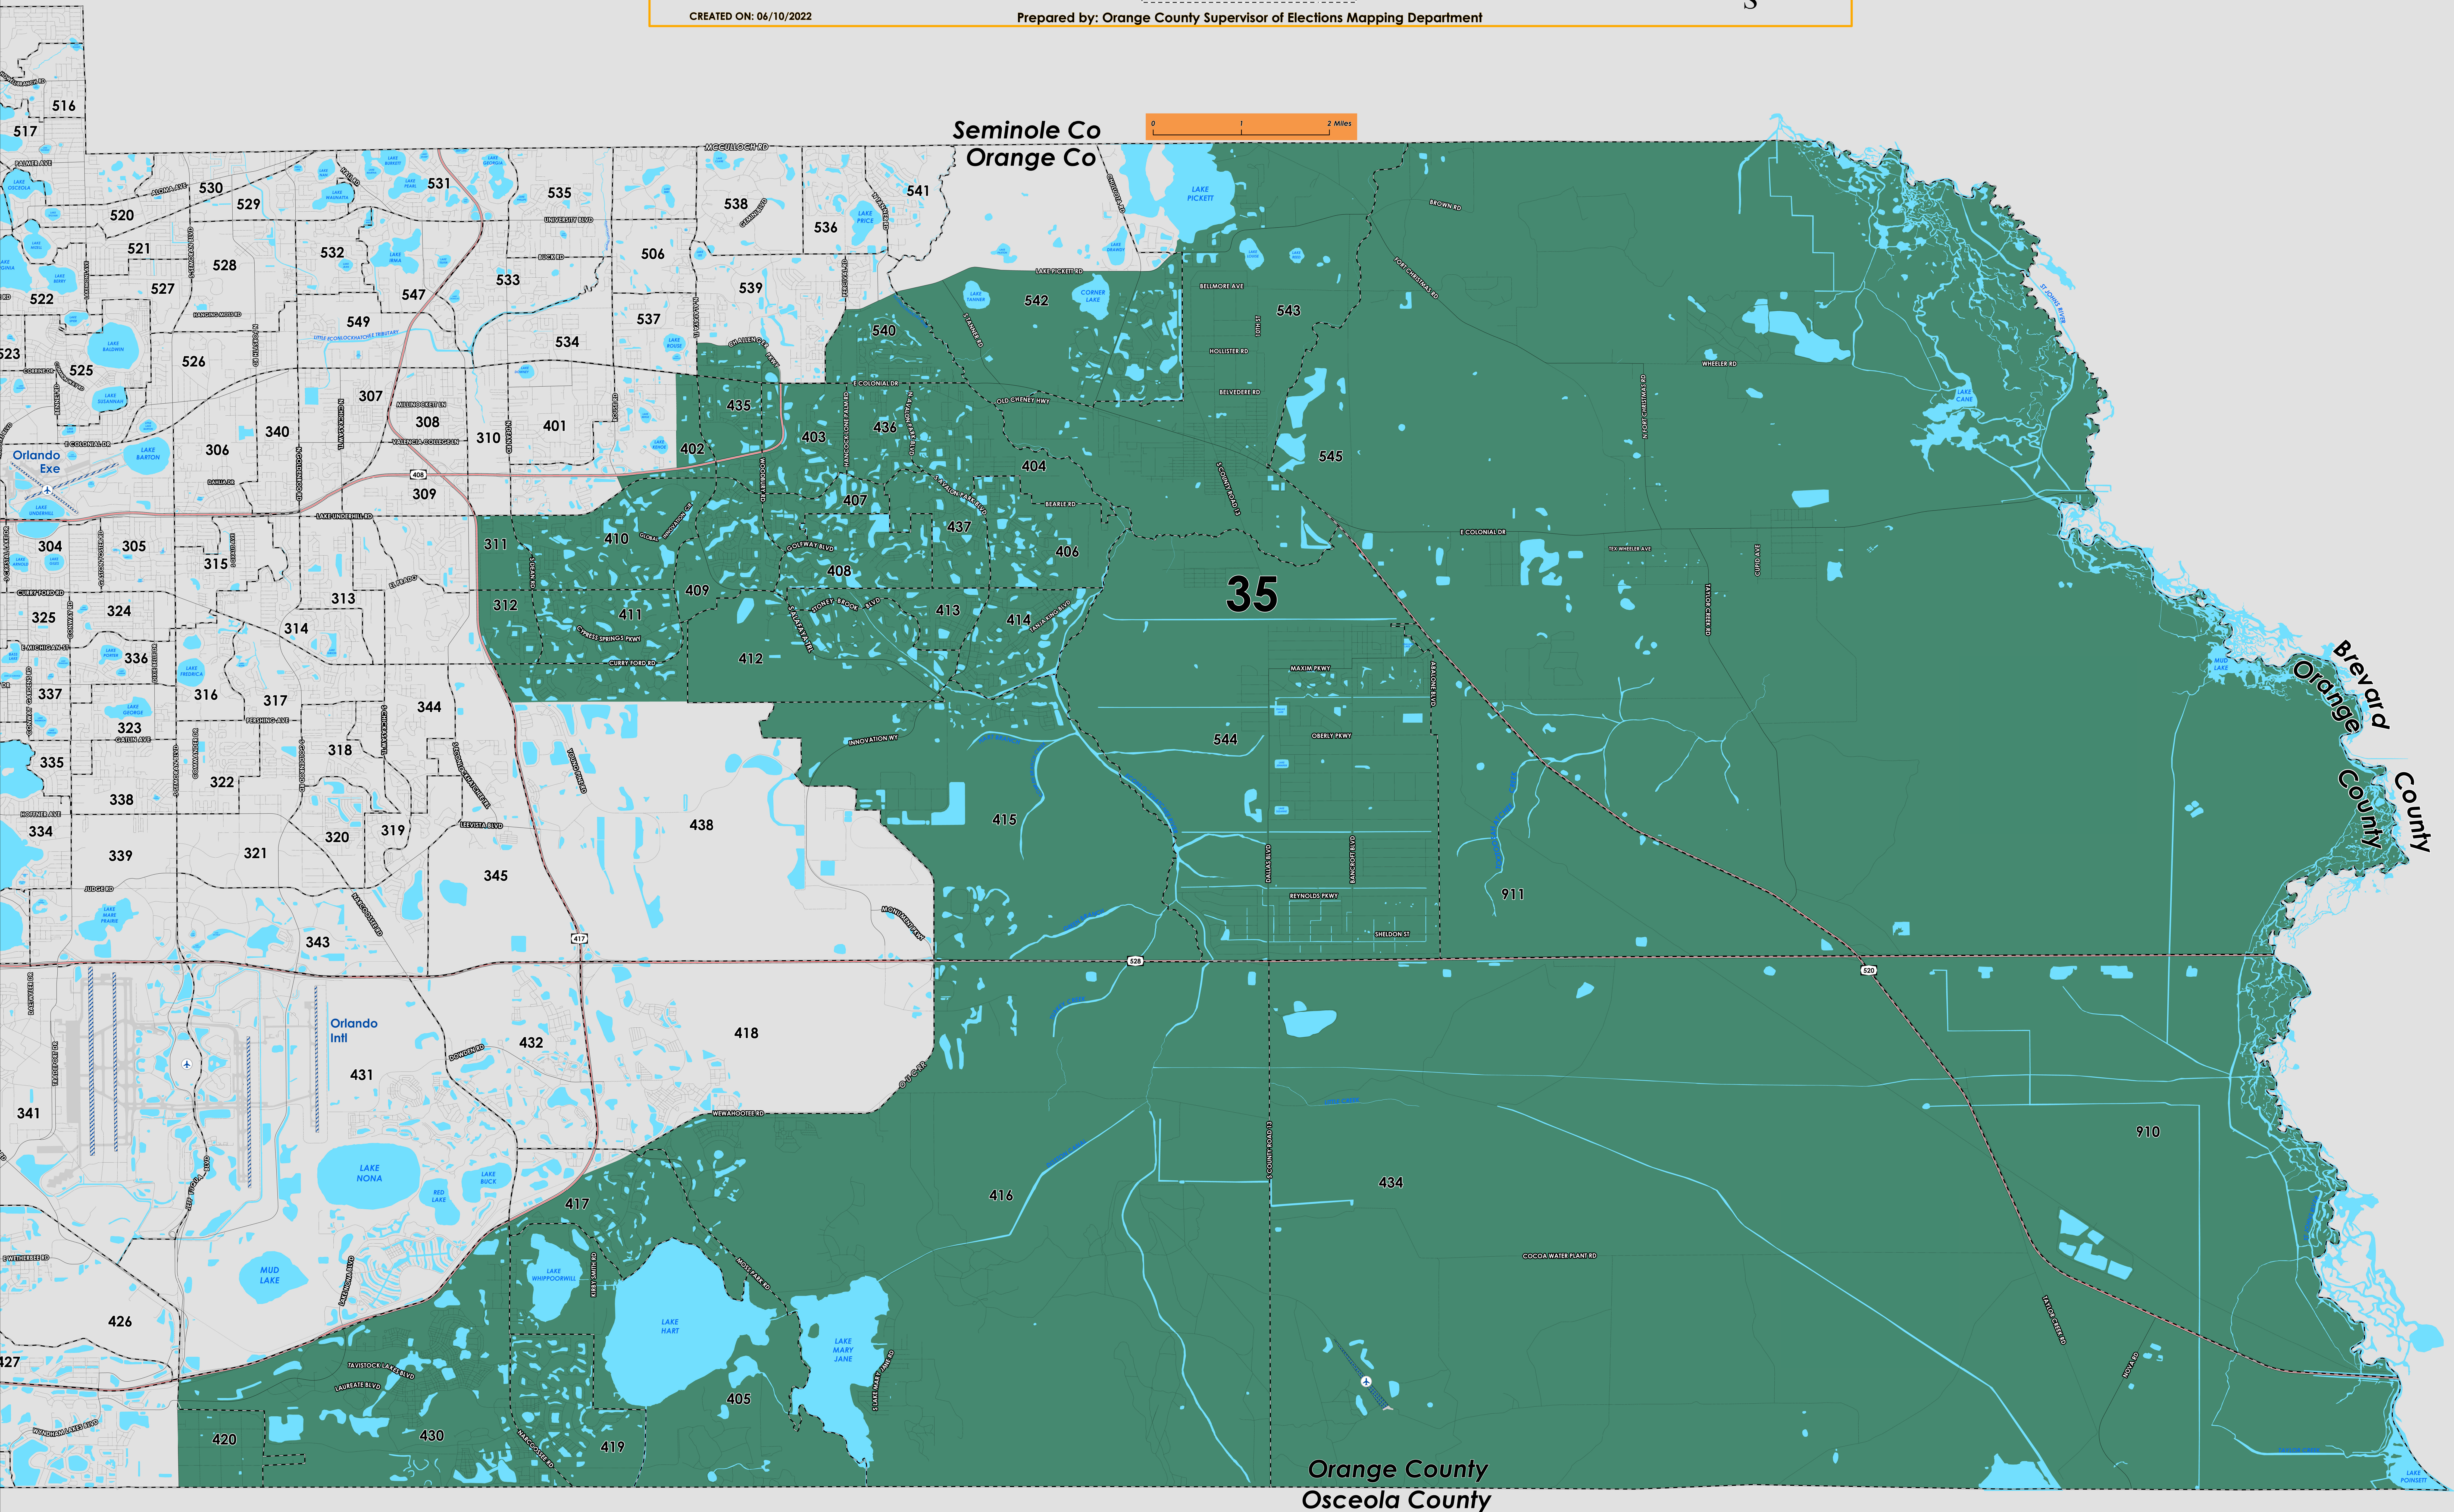

FLORIDA HOUSE OF REPRESENTATIVES 2022

ORANGE COUNTY, FLORIDA

DISTRICT 35

COUNTY PRECINCTS

CREATED ON: 06/10/2022

Prepared by: Orange County Supervisor of Elections Mapping Department

Florida State House of Representatives (2022) district 35 falls within east Orange County. The northern boundary follows the Seminole/Orange County border, the eastern boundary follows along the Brevard/Orange County border and the southern boundary follows along the Osceola/Orange County border. The western boundary follows along a road combination from Boggy Creek Road to sections of State Road 417, Wewahootee Road, Oberry Hoover Road, Percival Road and along the eastern shoreline of Lake Pickett. A complete list of Orange County precincts within district 35 can be found at the end of this document.

For more detailed views of other county and municipal precincts, [visit the District and Precinct Maps page](#). For more information about precinct boundaries, contact the [Orange County Supervisor of Elections office](#).

This map was produced by the Orange County Supervisor of Elections Mapping Department. More voter information can be found [on our website](#).

State House (2022) district 35 includes the following Orange County precincts:

- 311
- 312
- 402
- 403
- 404
- 405
- 406
- 407
- 408
- 409
- 410
- 411
- 412
- 413
- 414
- 415
- 416
- 417
- 419
- 420
- 430
- 434
- 435
- 436
- 437
- 438

- 539
- 540
- 542
- 543
- 544
- 545
- 910
- 911