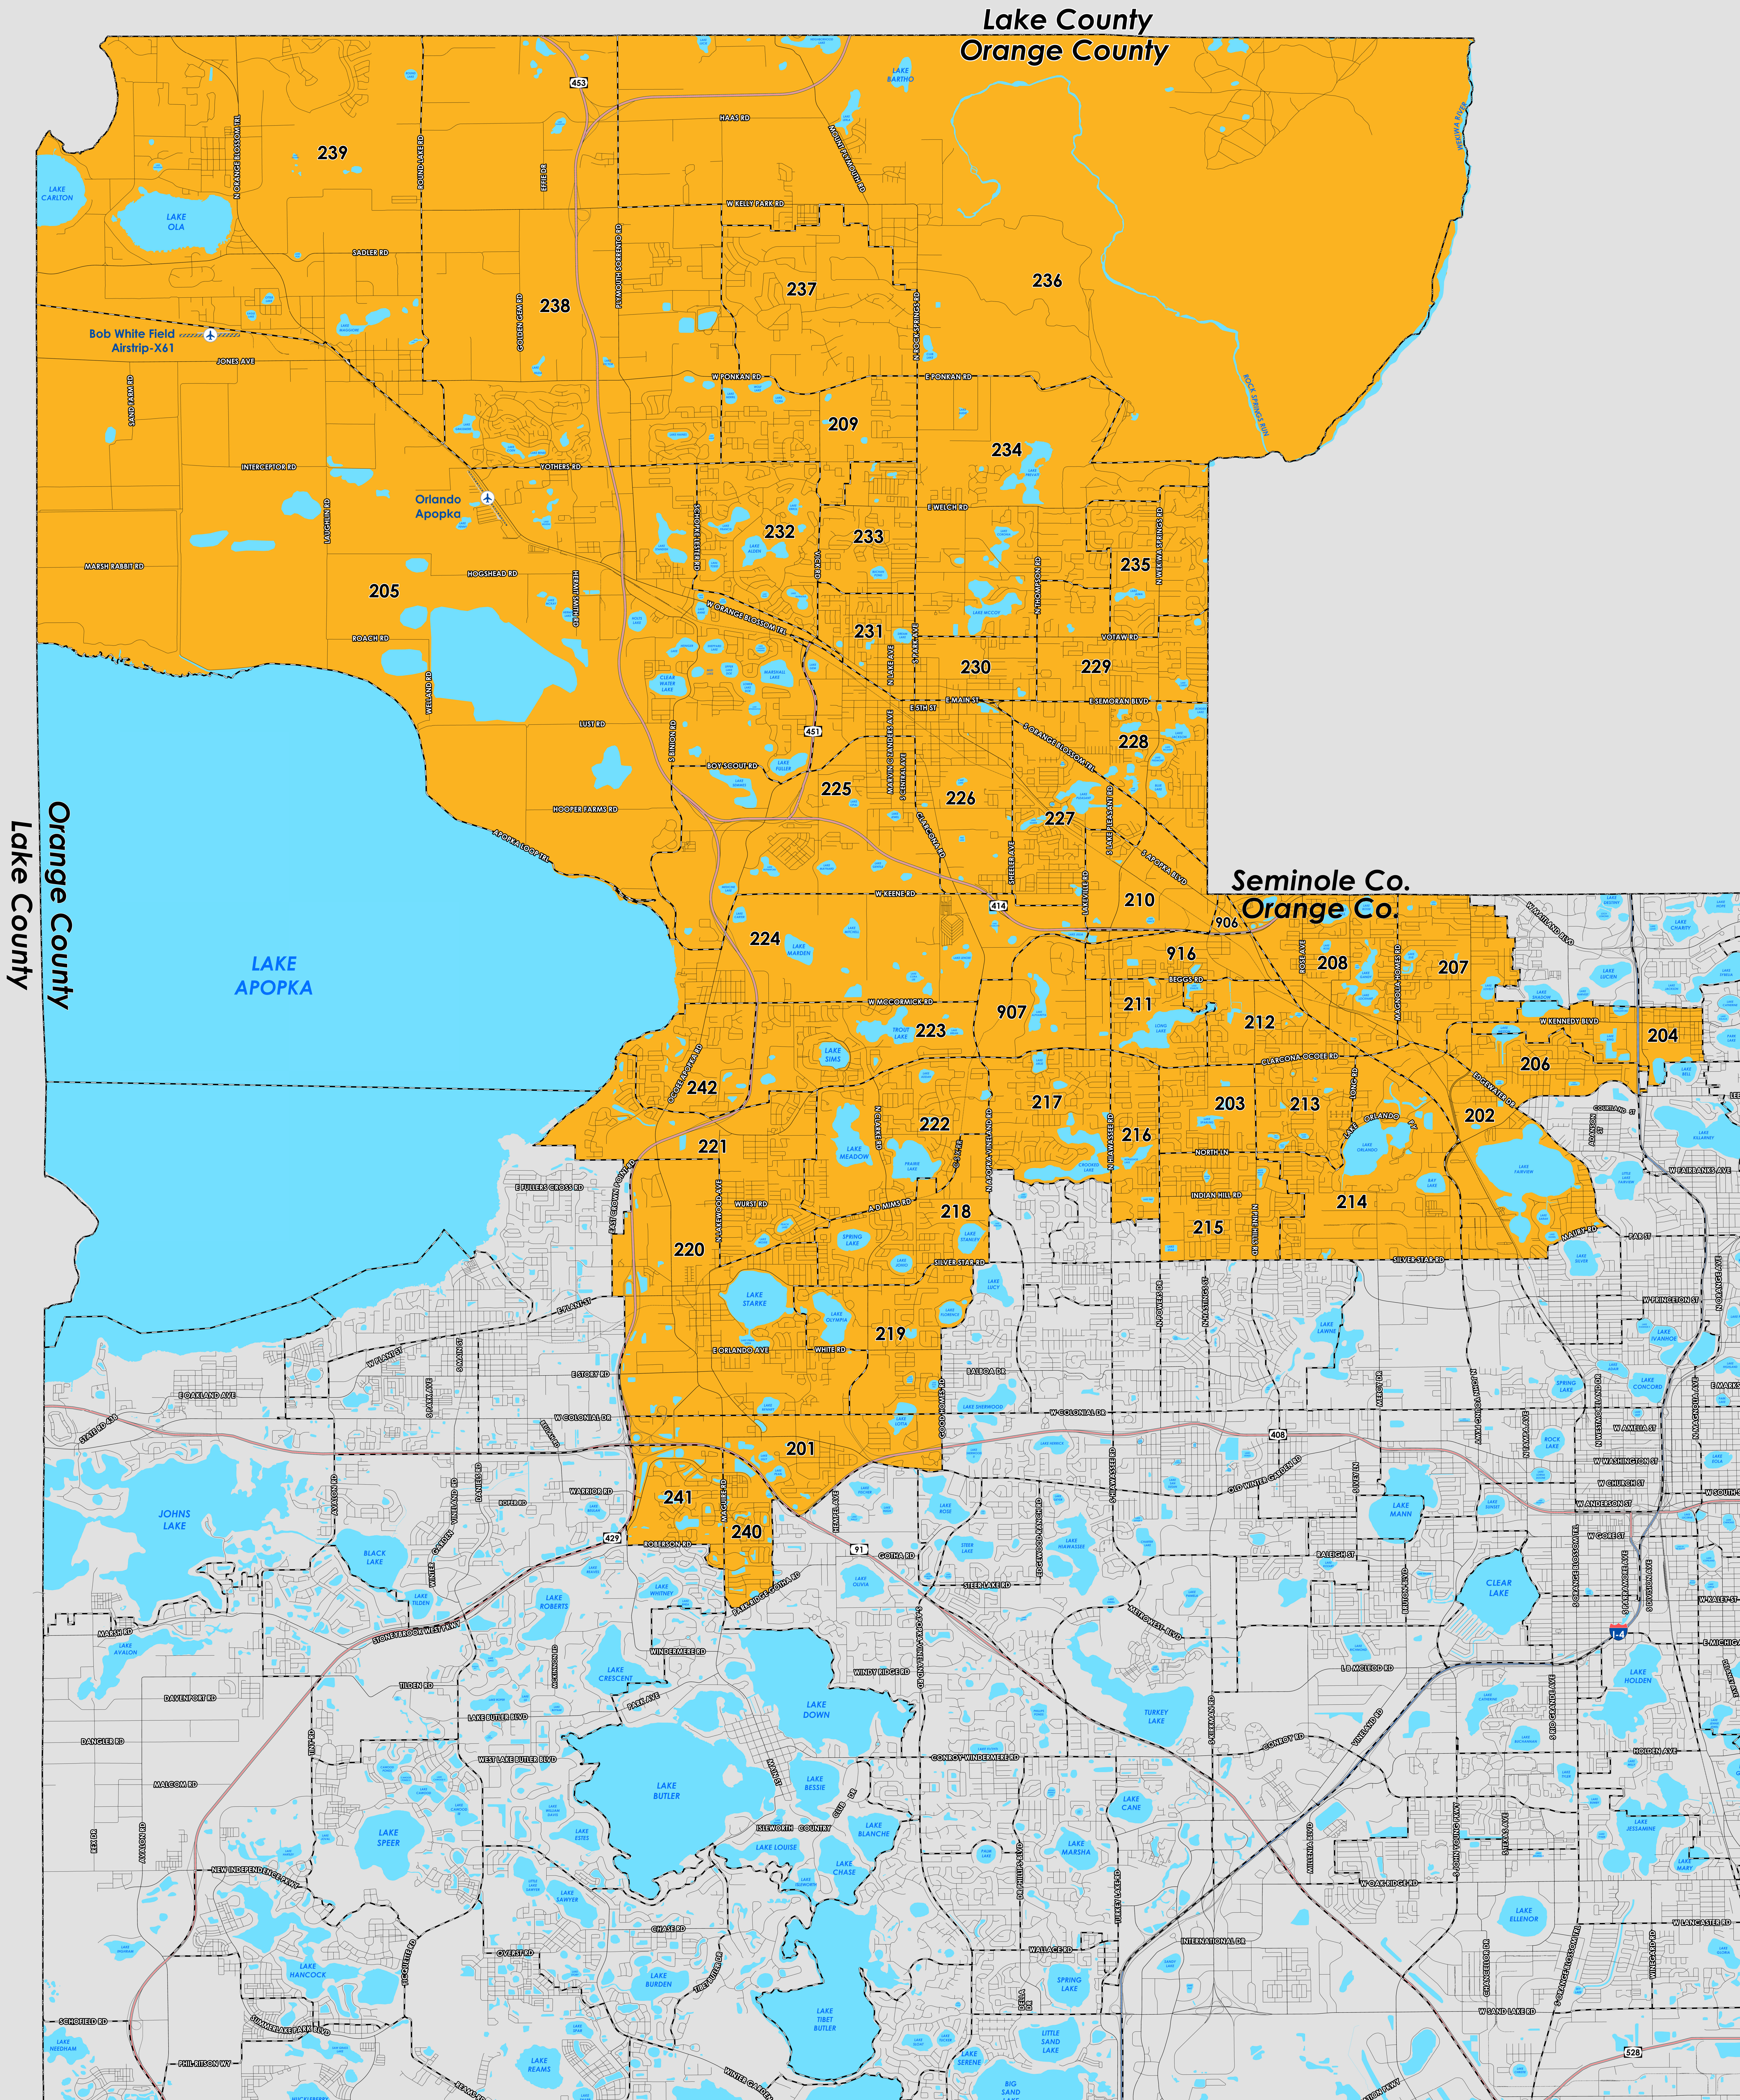

ORANGE COUNTY COMMISSION DISTRICT 2 COUNTY PRECINCTS

ADOPTED ON: 04/15/2024

Prepared by: Orange County Supervisor of Elections Mapping Department

The Board of County Commission (2024) district 2 falls within northwest Orange County. The northern boundary follows the Orange/Lake County border. The western boundary also follows the Orange/Lake County border, but moves to follow State Road 429 to the south. The southern boundary extends to Gotha Road and sections of Silver Star Road. The eastern boundary is a combination of the Orange/Seminole County border and various roads, including South Lake Sybelia Drive, Edgewater Drive, and North Orange Blossom Trail. A complete list of Orange County precincts within district 2 can be found at the end of this document.

For more detailed views of each county and municipal precinct, [visit the District and Precinct Maps page](#). For more information about precinct boundaries, contact the [Orange County Supervisor of Elections office](#).

This map was produced by the Orange County Supervisor of Elections Mapping Department. More voter information can be found [on our website](#).

Board of County Commission (2024) district 2 includes the following Orange County precincts:

- 201
- 202
- 203
- 204
- 205
- 206
- 207
- 208
- 209
- 210
- 211
- 212
- 213
- 214
- 215
- 216
- 217
- 218
- 219
- 220
- 221
- 222
- 223
- 224
- 225
- 226

- 227
- 228
- 229
- 230
- 231
- 232
- 233
- 234
- 235
- 236
- 237
- 238
- 239
- 240
- 241
- 242
- 906
- 907
- 916