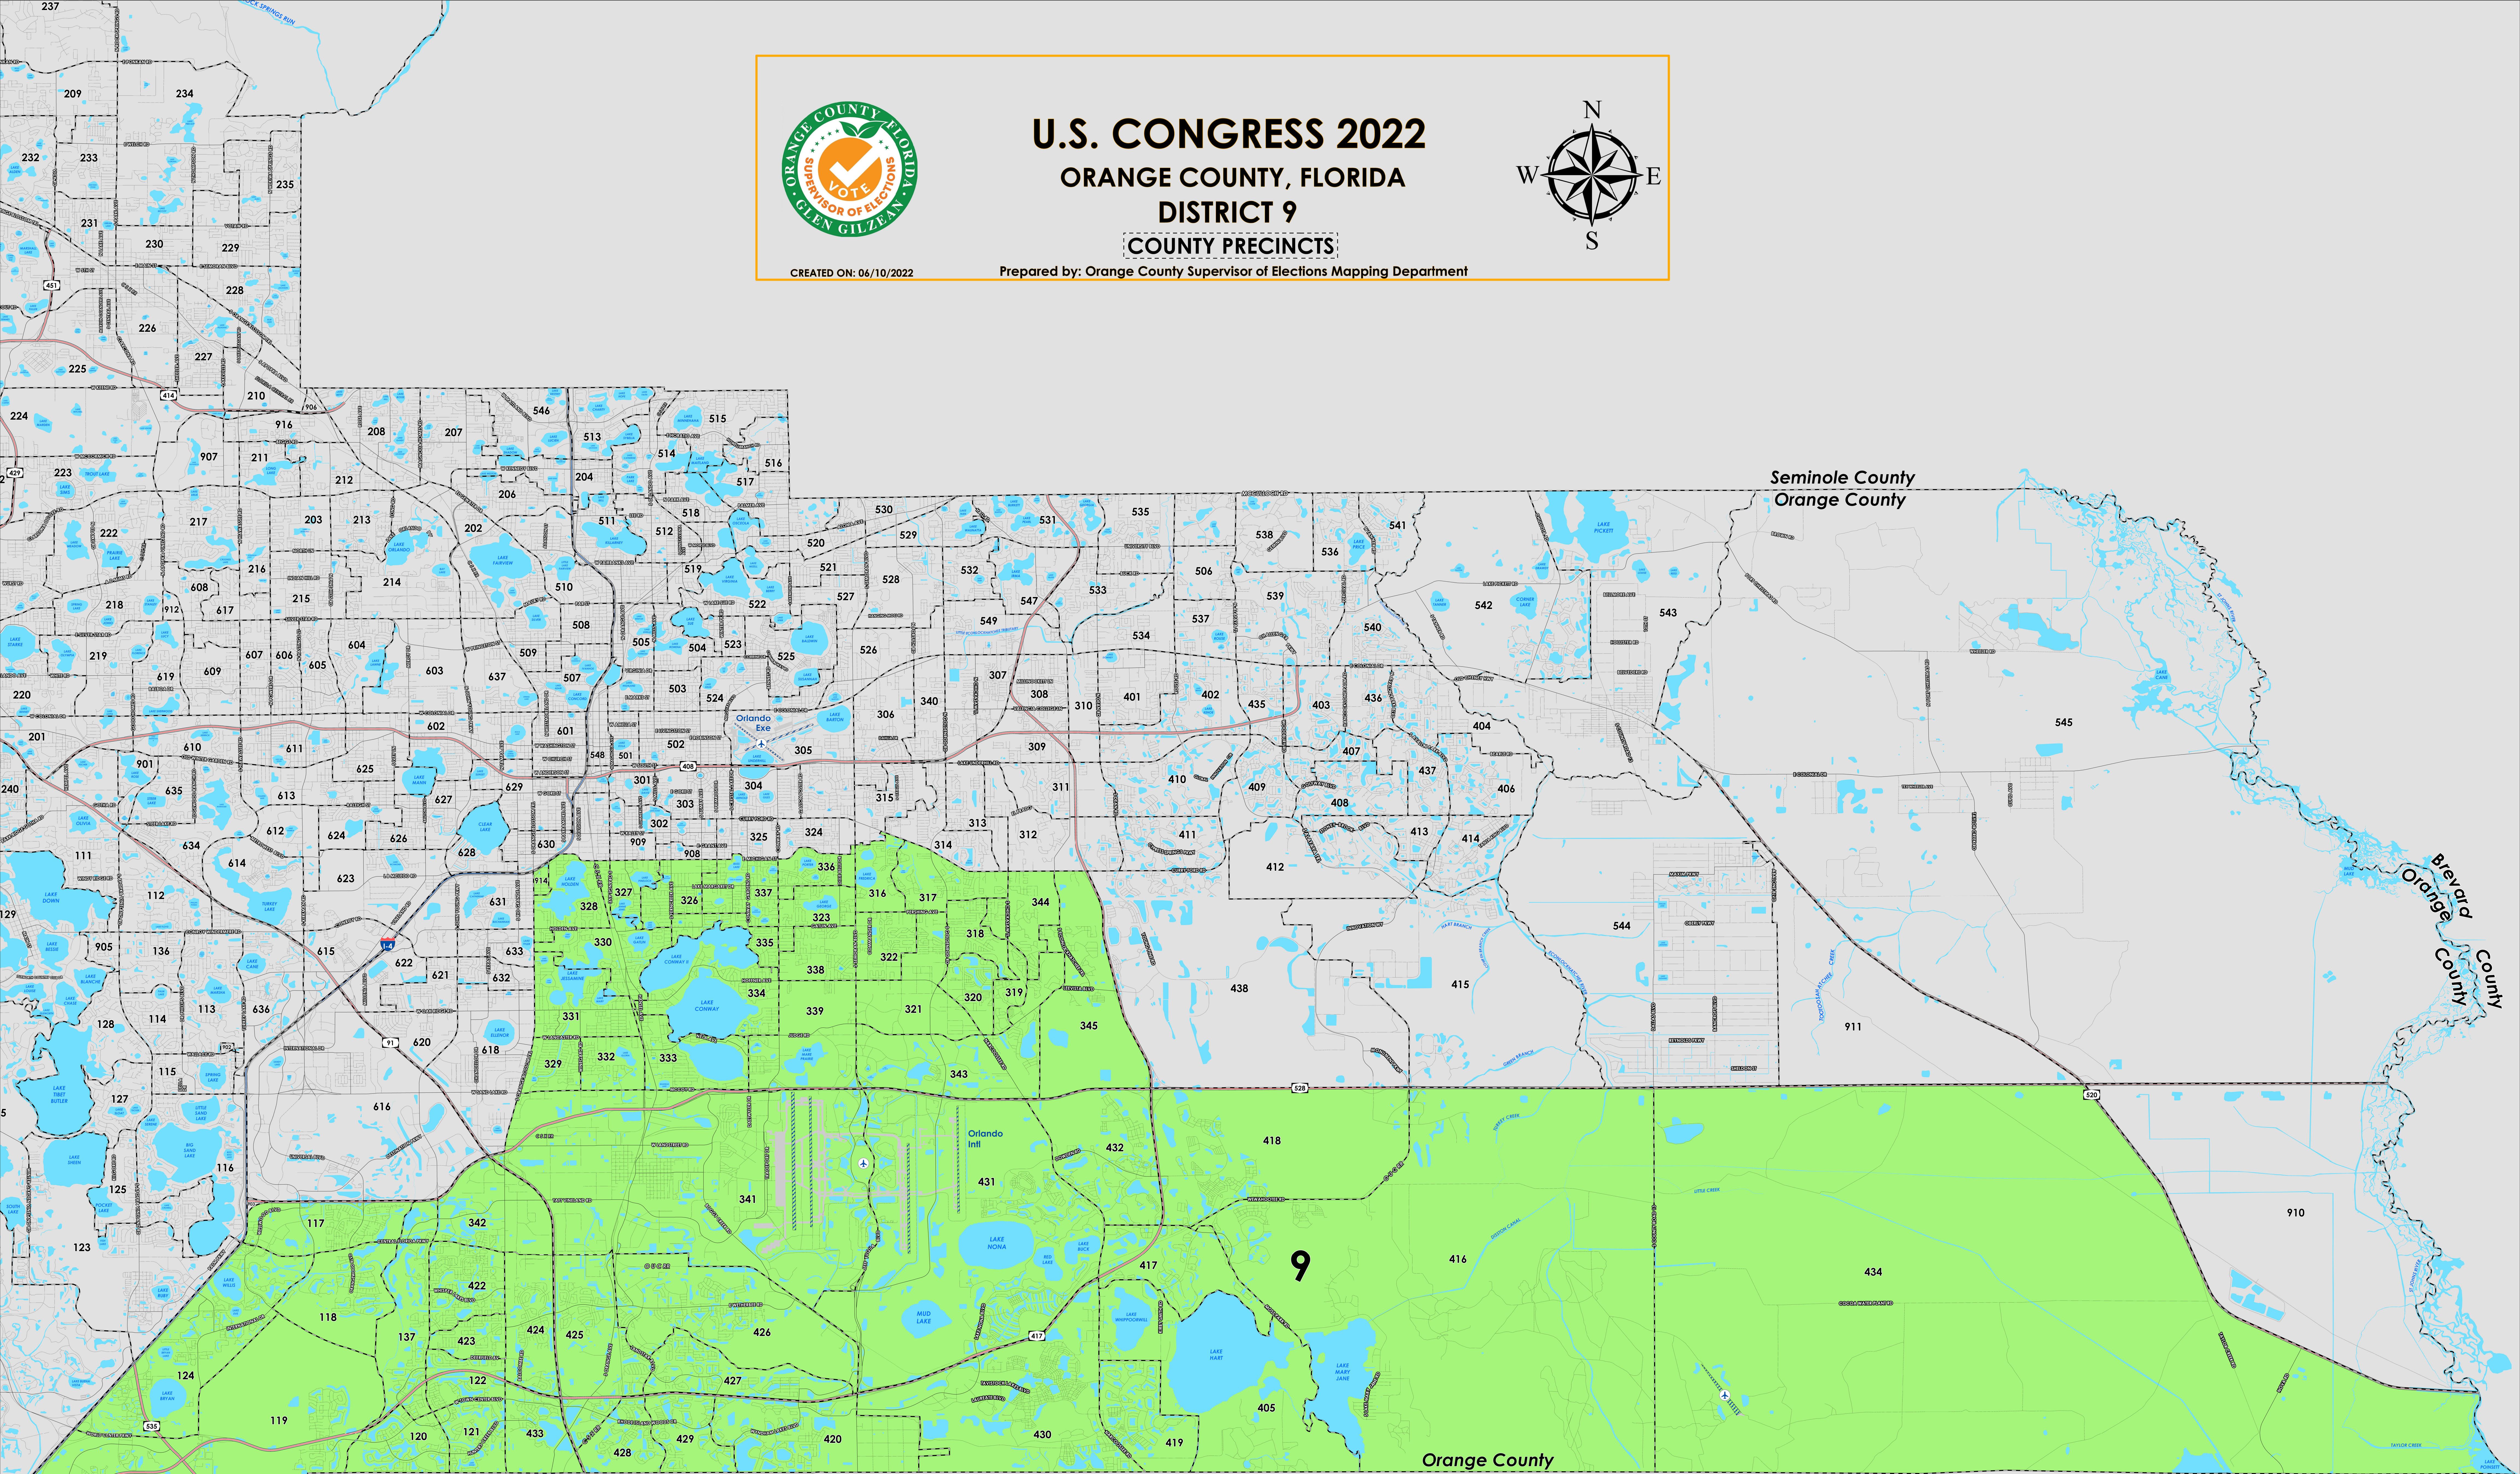

U.S. CONGRESS 2022

ORANGE COUNTY, FLORIDA

DISTRICT 9

COUNTY PRECINCTS

CREATED ON: 06/10/2022

Prepared by: Orange County Supervisor of Elections Mapping Department

Orange County
Osceola County

US Congress (2022) district 9 is located South of Orange County. The northern boundary follows along a road combination from Interstate 4, East Michigan Street and Curry Ford Road. The western boundary follows along Orange Blossom Trail and then extends to State Road 528 and Interstate 4. The southern boundary follows along Osceola/Orange County border and the eastern boundary follows along a section of the Brevard/Orange County border and then extends to State Road 520. US Congress (2022) district 9 designated precincts are listed below.

For more detailed views of other county and municipal precincts, [visit the District and Precinct Maps page](#). For more information about precinct boundaries, contact the [Orange County Supervisor of Elections office](#).

This map was produced by the Orange County Supervisor of Elections Mapping Department. More voter information can be found [on our website](#).

U.S. Congress district 9 includes the following Orange County precincts: