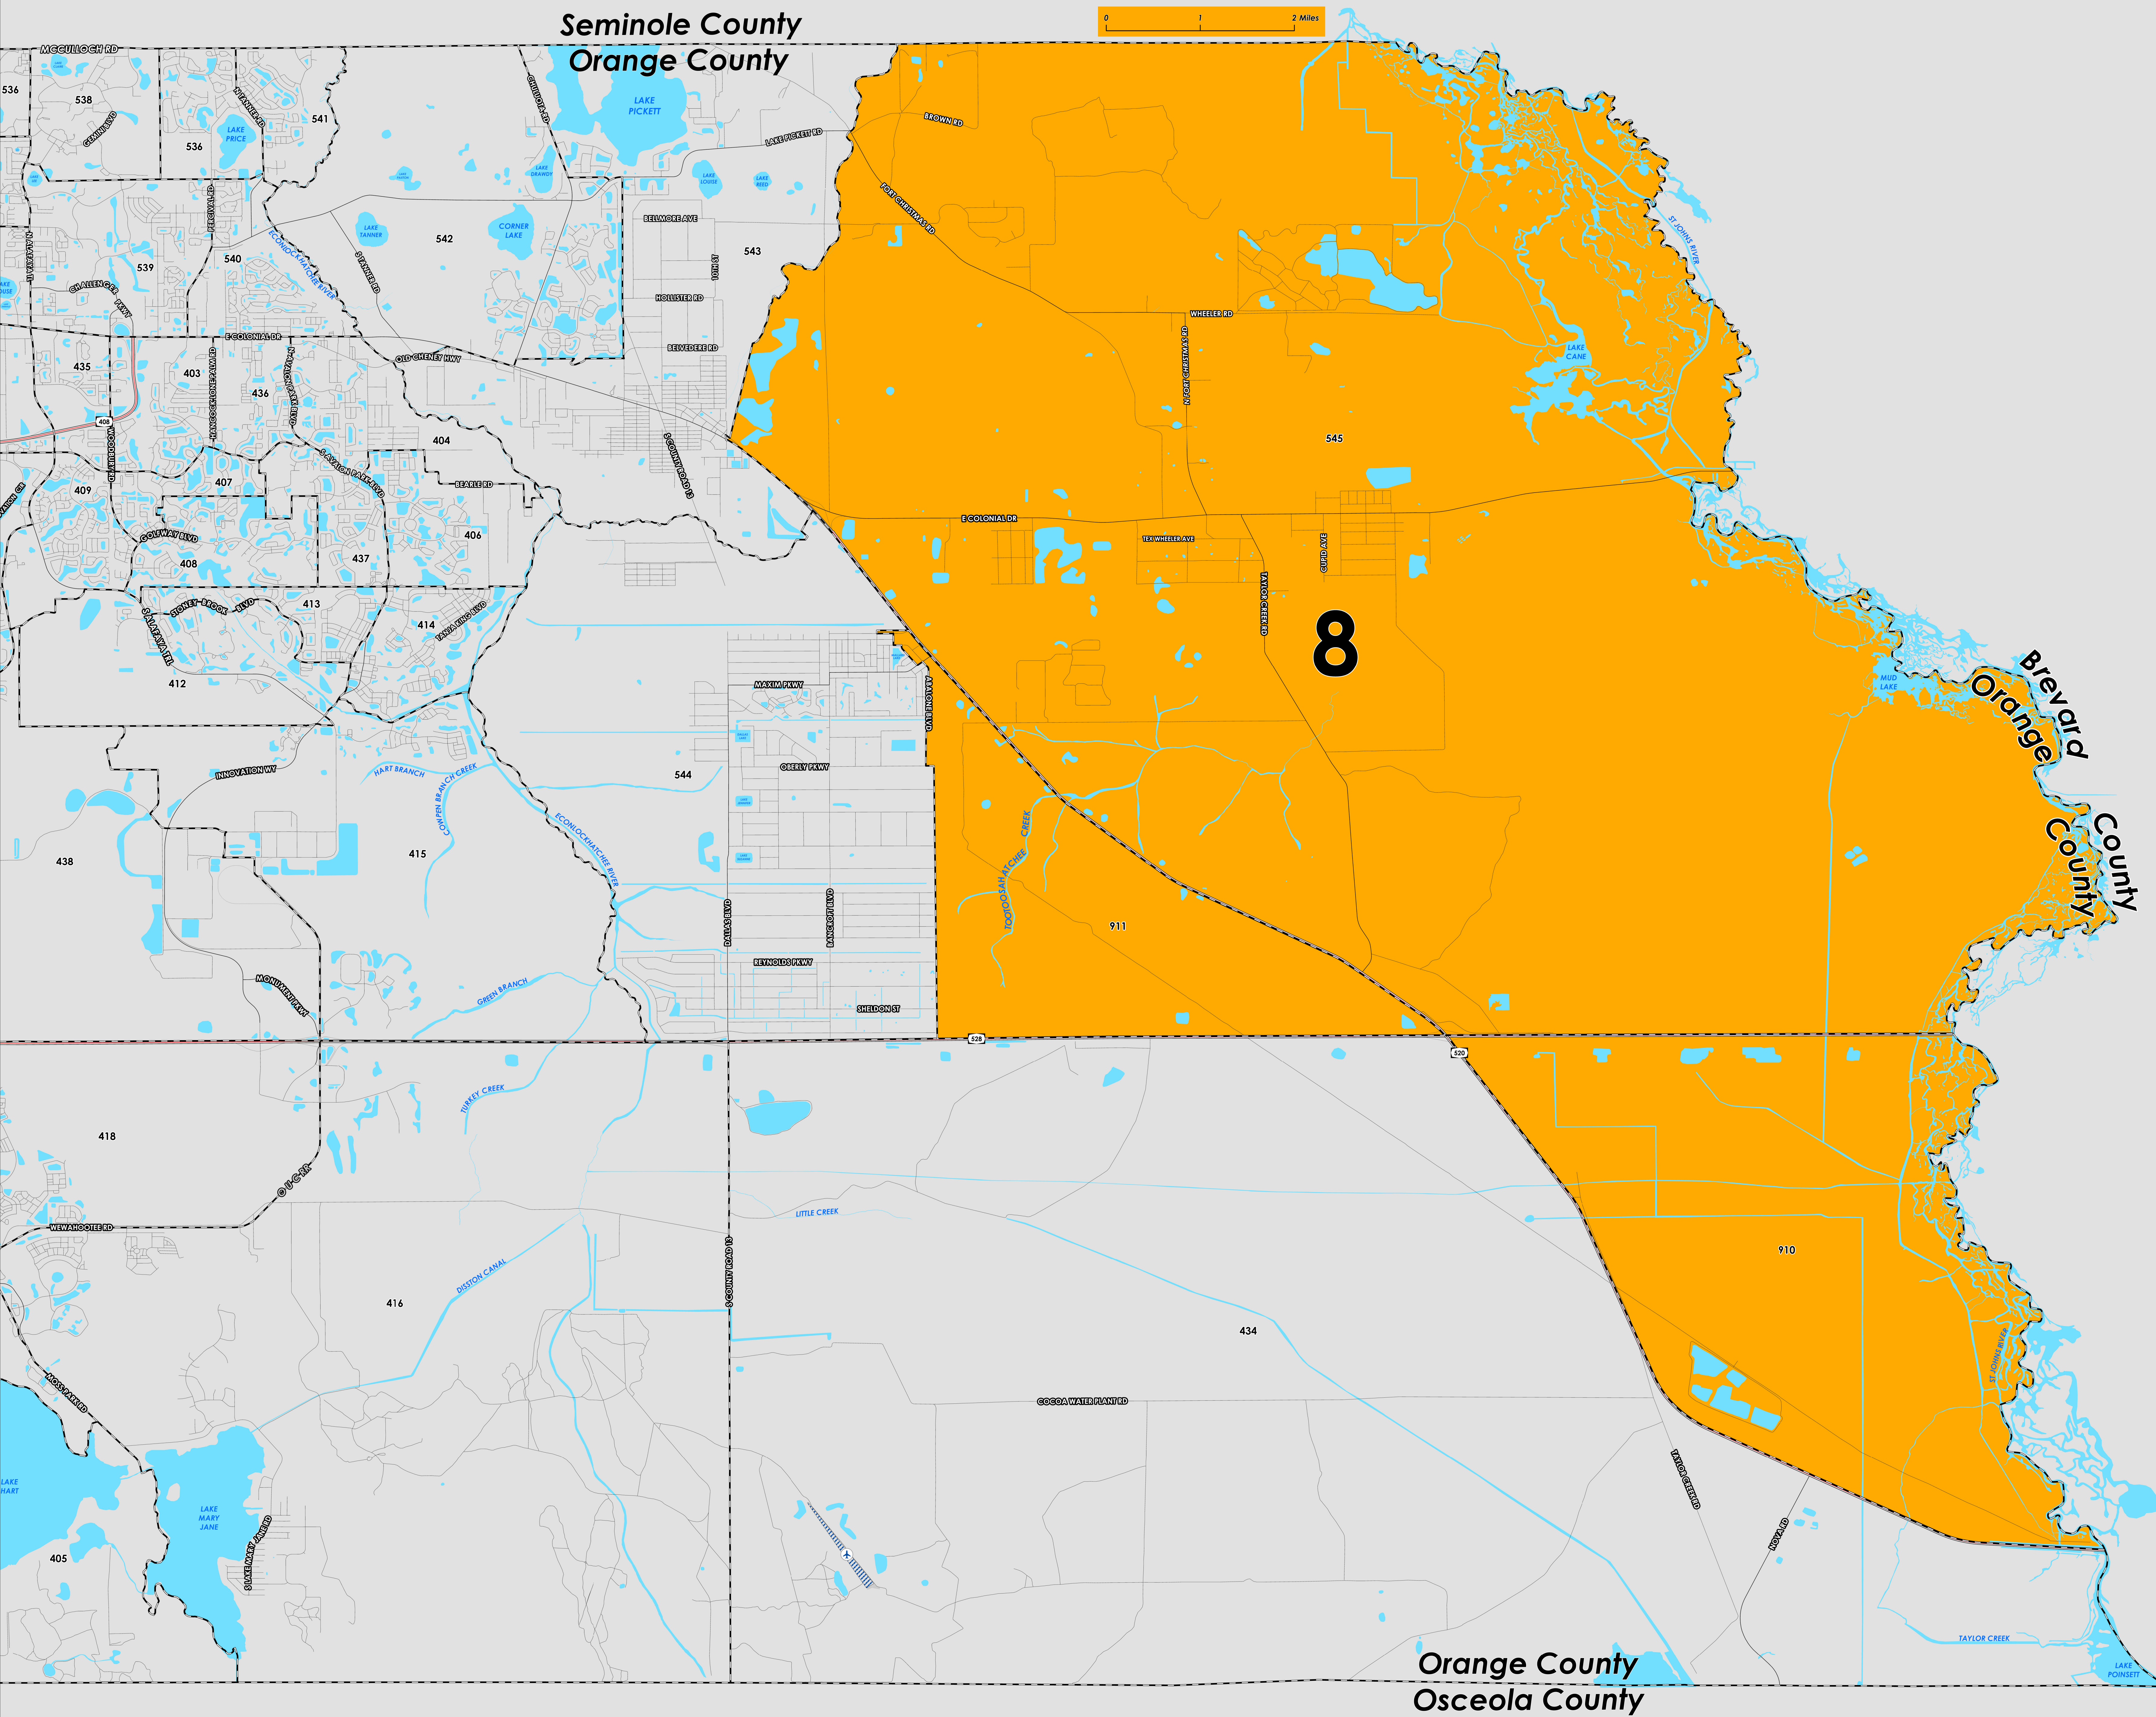

U.S. CONGRESS 2022

ORANGE COUNTY, FLORIDA

DISTRICT 8

COUNTY PRECINCTS

CREATED ON: 06/10/2022

Prepared by: Orange County Supervisor of Elections Mapping Department

US Congress (2022) district 8 is located East of Orange County. The northern boundary follows along the Seminole/Orange County border, while the eastern boundary follows along the Brevard/Orange County border. the southern boundary follows along State Road 520 and extends to State Road 528 and the western boundary follows parallel to Dallas Boulevard and then extends to a section of State Road 520 and follows a stream of water passed the Lake Pickett Road and Fort Christmas Road intersection to the Seminole/Orange County border. US Congress (2022) district 8 designated precincts are listed below.

For more detailed views of other county and municipal precincts, [visit the District and Precinct Maps page](#). For more information about precinct boundaries, contact the [Orange County Supervisor of Elections office](#).

This map was produced by the Orange County Supervisor of Elections Mapping Department. More voter information can be found [on our website](#).

U.S. Congress district 8 includes the following Orange County precincts:

- 545
- 910
- 911