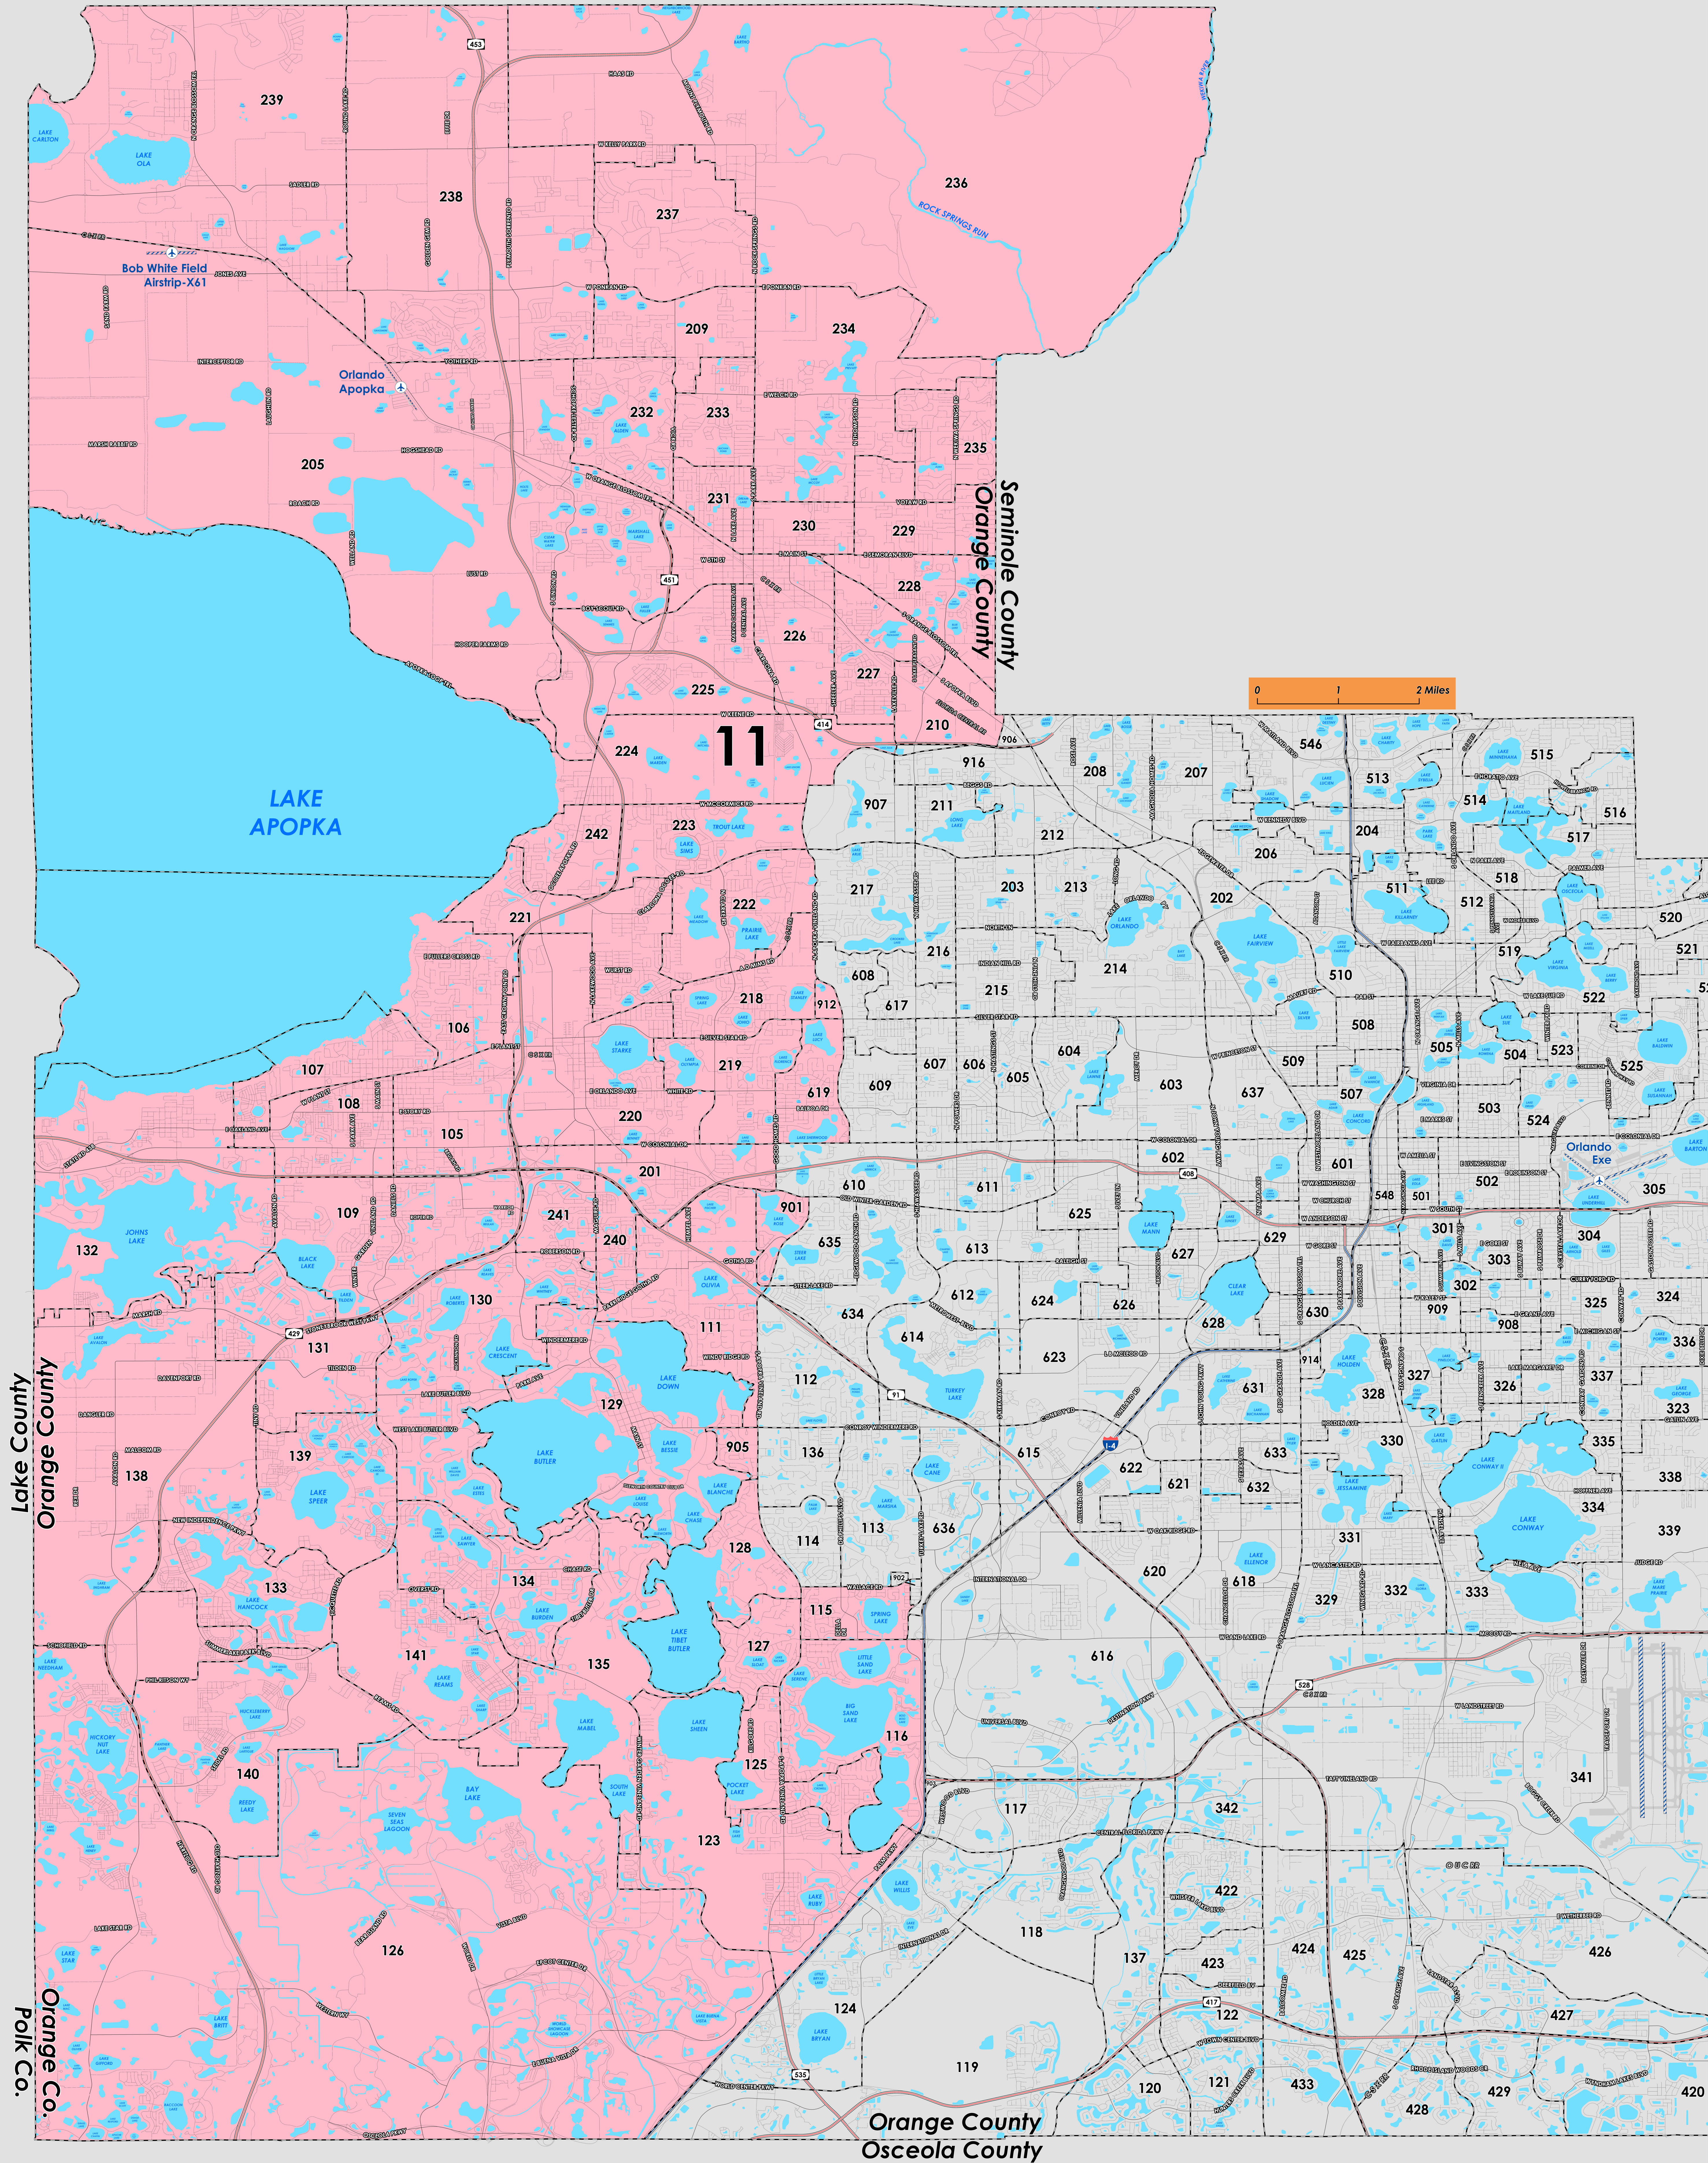

U.S. CONGRESS 2022

ORANGE COUNTY, FLORIDA

DISTRICT 11

COUNTY PRECINCTS

CREATED ON: 06/10/2022

Prepared by: Orange County Supervisor of Elections Mapping Department

US Congress (2022) district 11 is located West of Orange County. The northern and western boundary follows along the Lake/Orange County border while the southern boundary follows along Osceola/Orange County border. the eastern boundary follows along a road combination of Interstate 4, Apopka Vineland Road and Clarcona Road, then extends to and follows along the Seminole/Orange County border. US Congress (2022) district 11 designated precincts are listed below.

For more detailed views of other county and municipal precincts, [visit the District and Precinct Maps page](#). For more information about precinct boundaries, contact the [Orange County Supervisor of Elections office](#).

This map was produced by the Orange County Supervisor of Elections Mapping Department. More voter information can be found [on our website](#).

U.S. Congress district 11 includes the following Orange County precincts:

- 105
- 106
- 107
- 108
- 109
- 111
- 115
- 116
- 123
- 125
- 126
- 127
- 128
- 129
- 130
- 131
- 132
- 133
- 134
- 135
- 138
- 139
- 140
- 141
- 201
- 205
- 209
- 210

- 218
- 219
- 220
- 221
- 222
- 223
- 224
- 225
- 226
- 227
- 228
- 229
- 230
- 231
- 232
- 233
- 234
- 235
- 236
- 237
- 238
- 239
- 240
- 241
- 242
- 619
- 901
- 905
- 912