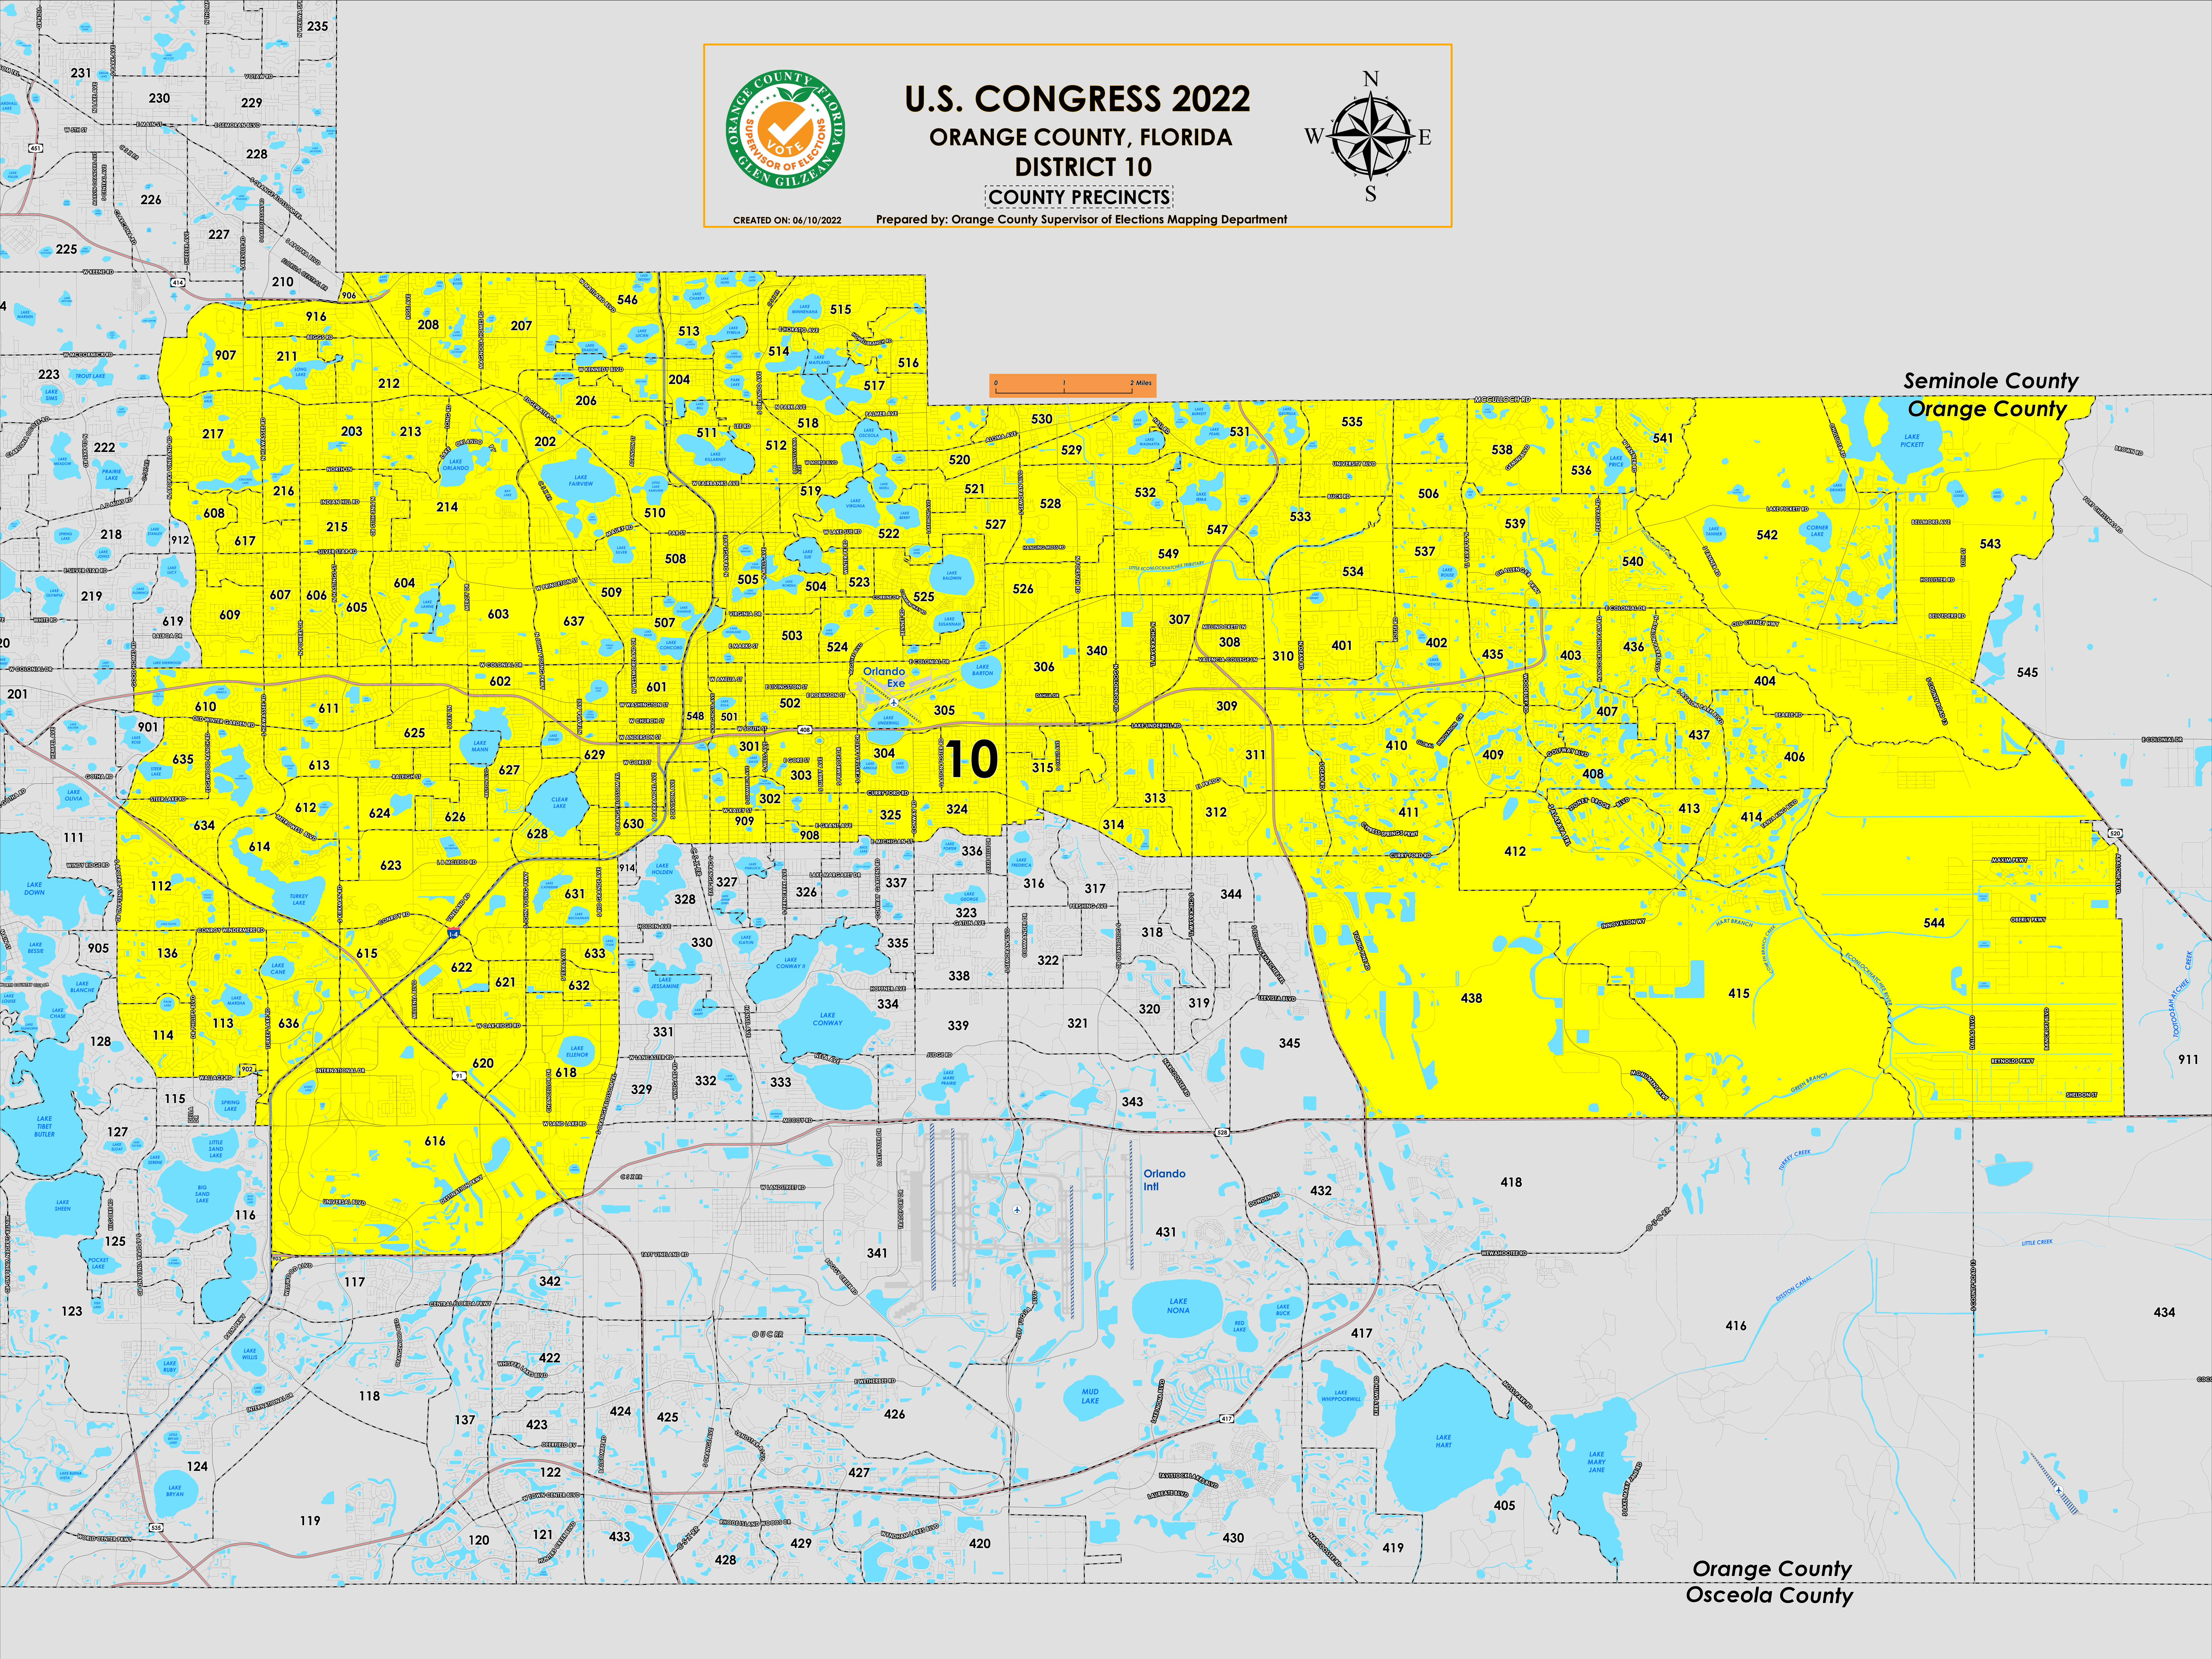

U.S. CONGRESS 2022

ORANGE COUNTY, FLORIDA

DISTRICT 10

COUNTY PRECINCTS

CREATED ON: 06/10/2022

Prepared by: Orange County Supervisor of Elections Mapping Department

Seminole County
Orange County

10

Orange County
Osceola County

U.S. Congress District 10 (2022) falls within northern Orange County. The northern boundary follows the Orange/Seminole County border. The western boundary begins at the intersection of State Road 414 and Clarcona Road then extends to North Apopka Vineland Road following to the east of Lake Tibet Butler. The southern boundary begins at State Road 528 and extends to a section of Interstate 4, then runs parallel to Curry Ford Road and State Road 528. The eastern boundary follows Bancroft Boulevard to the east of Lake Pickett. U.S. Congress District 10 (2022) designated precincts are listed below.

This map was produced by the Orange County Supervisor of Elections Mapping Department. More voter information can be found [on our website](#).

U.S. Congress District 10 includes the following Orange County precinct splits: