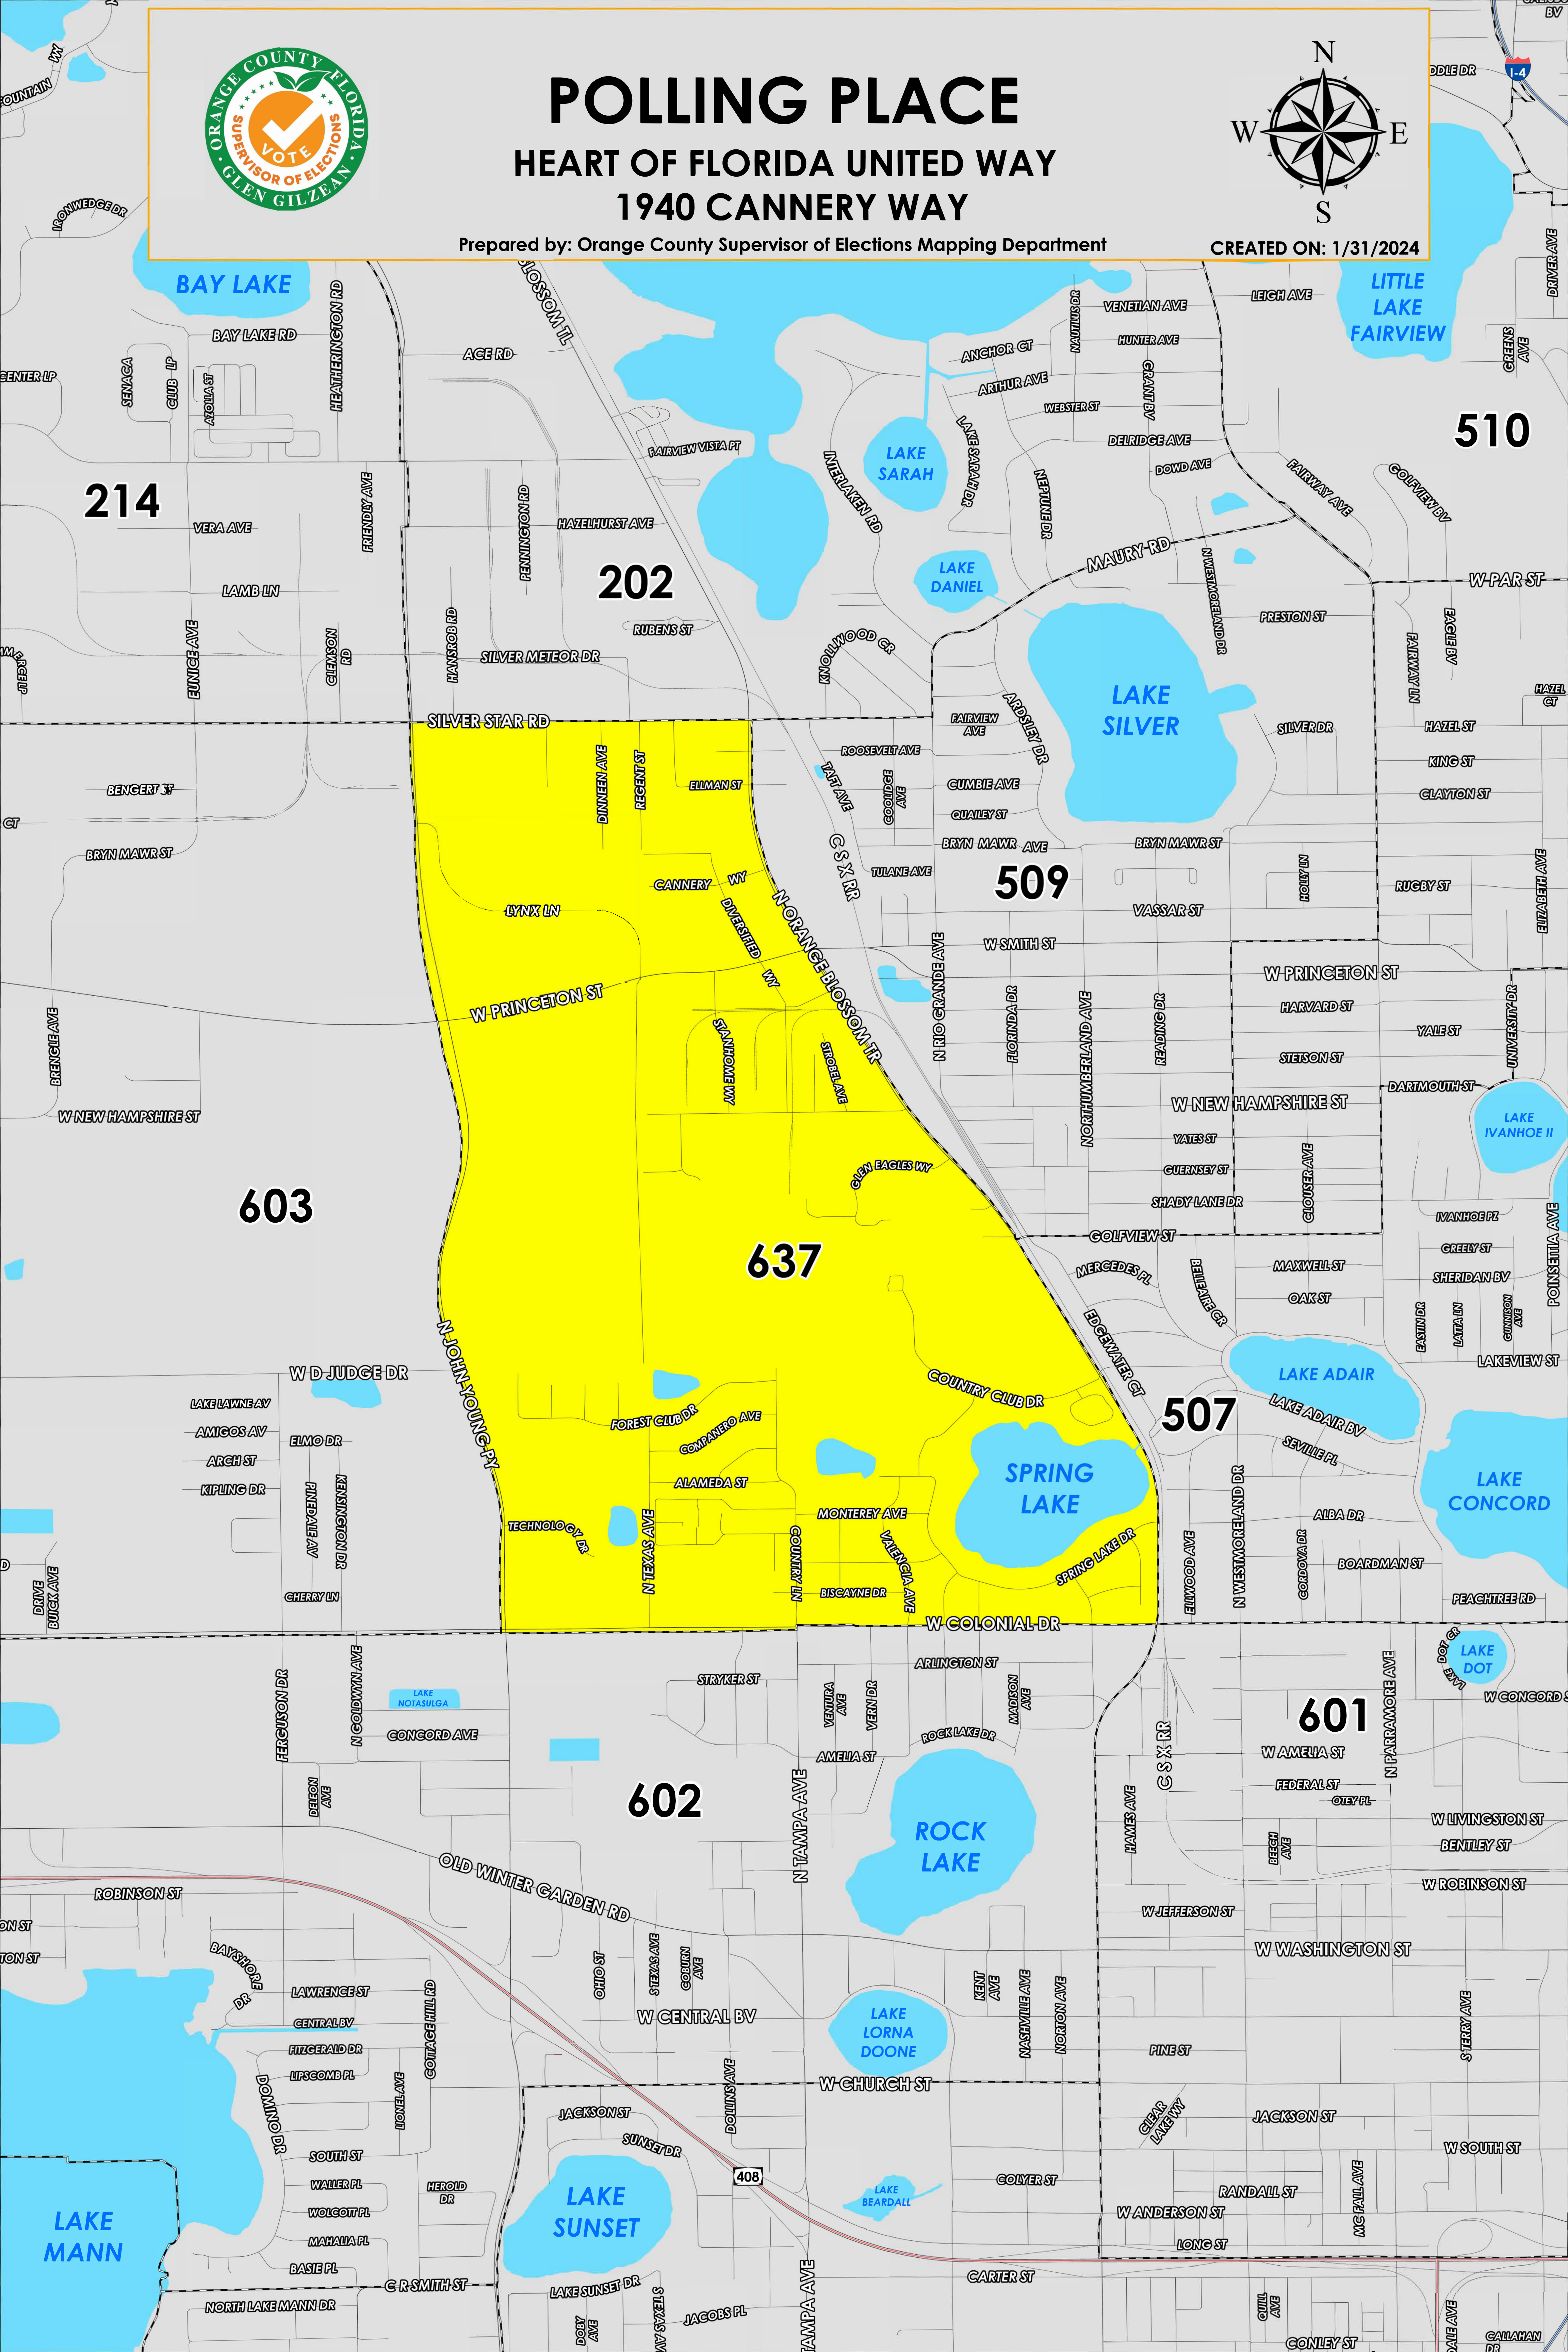

# POLLING PLACE

### 1940 CANNERY WAY

Prepared by: Orange County Supervisor of Elections Mapping Department

CREATED ON: 1/31/2024

The Polling Place for Precinct 637 is Heart of Florida United Way at 1940 Cannery Way.

Precinct 637 (2024) northern boundary follows alongside Silver Star Road. The western boundary follows alongside John Young Parkway. The southern boundary follows West Colonial Drive. The eastern boundary follows along North Orange Blossom Trail.