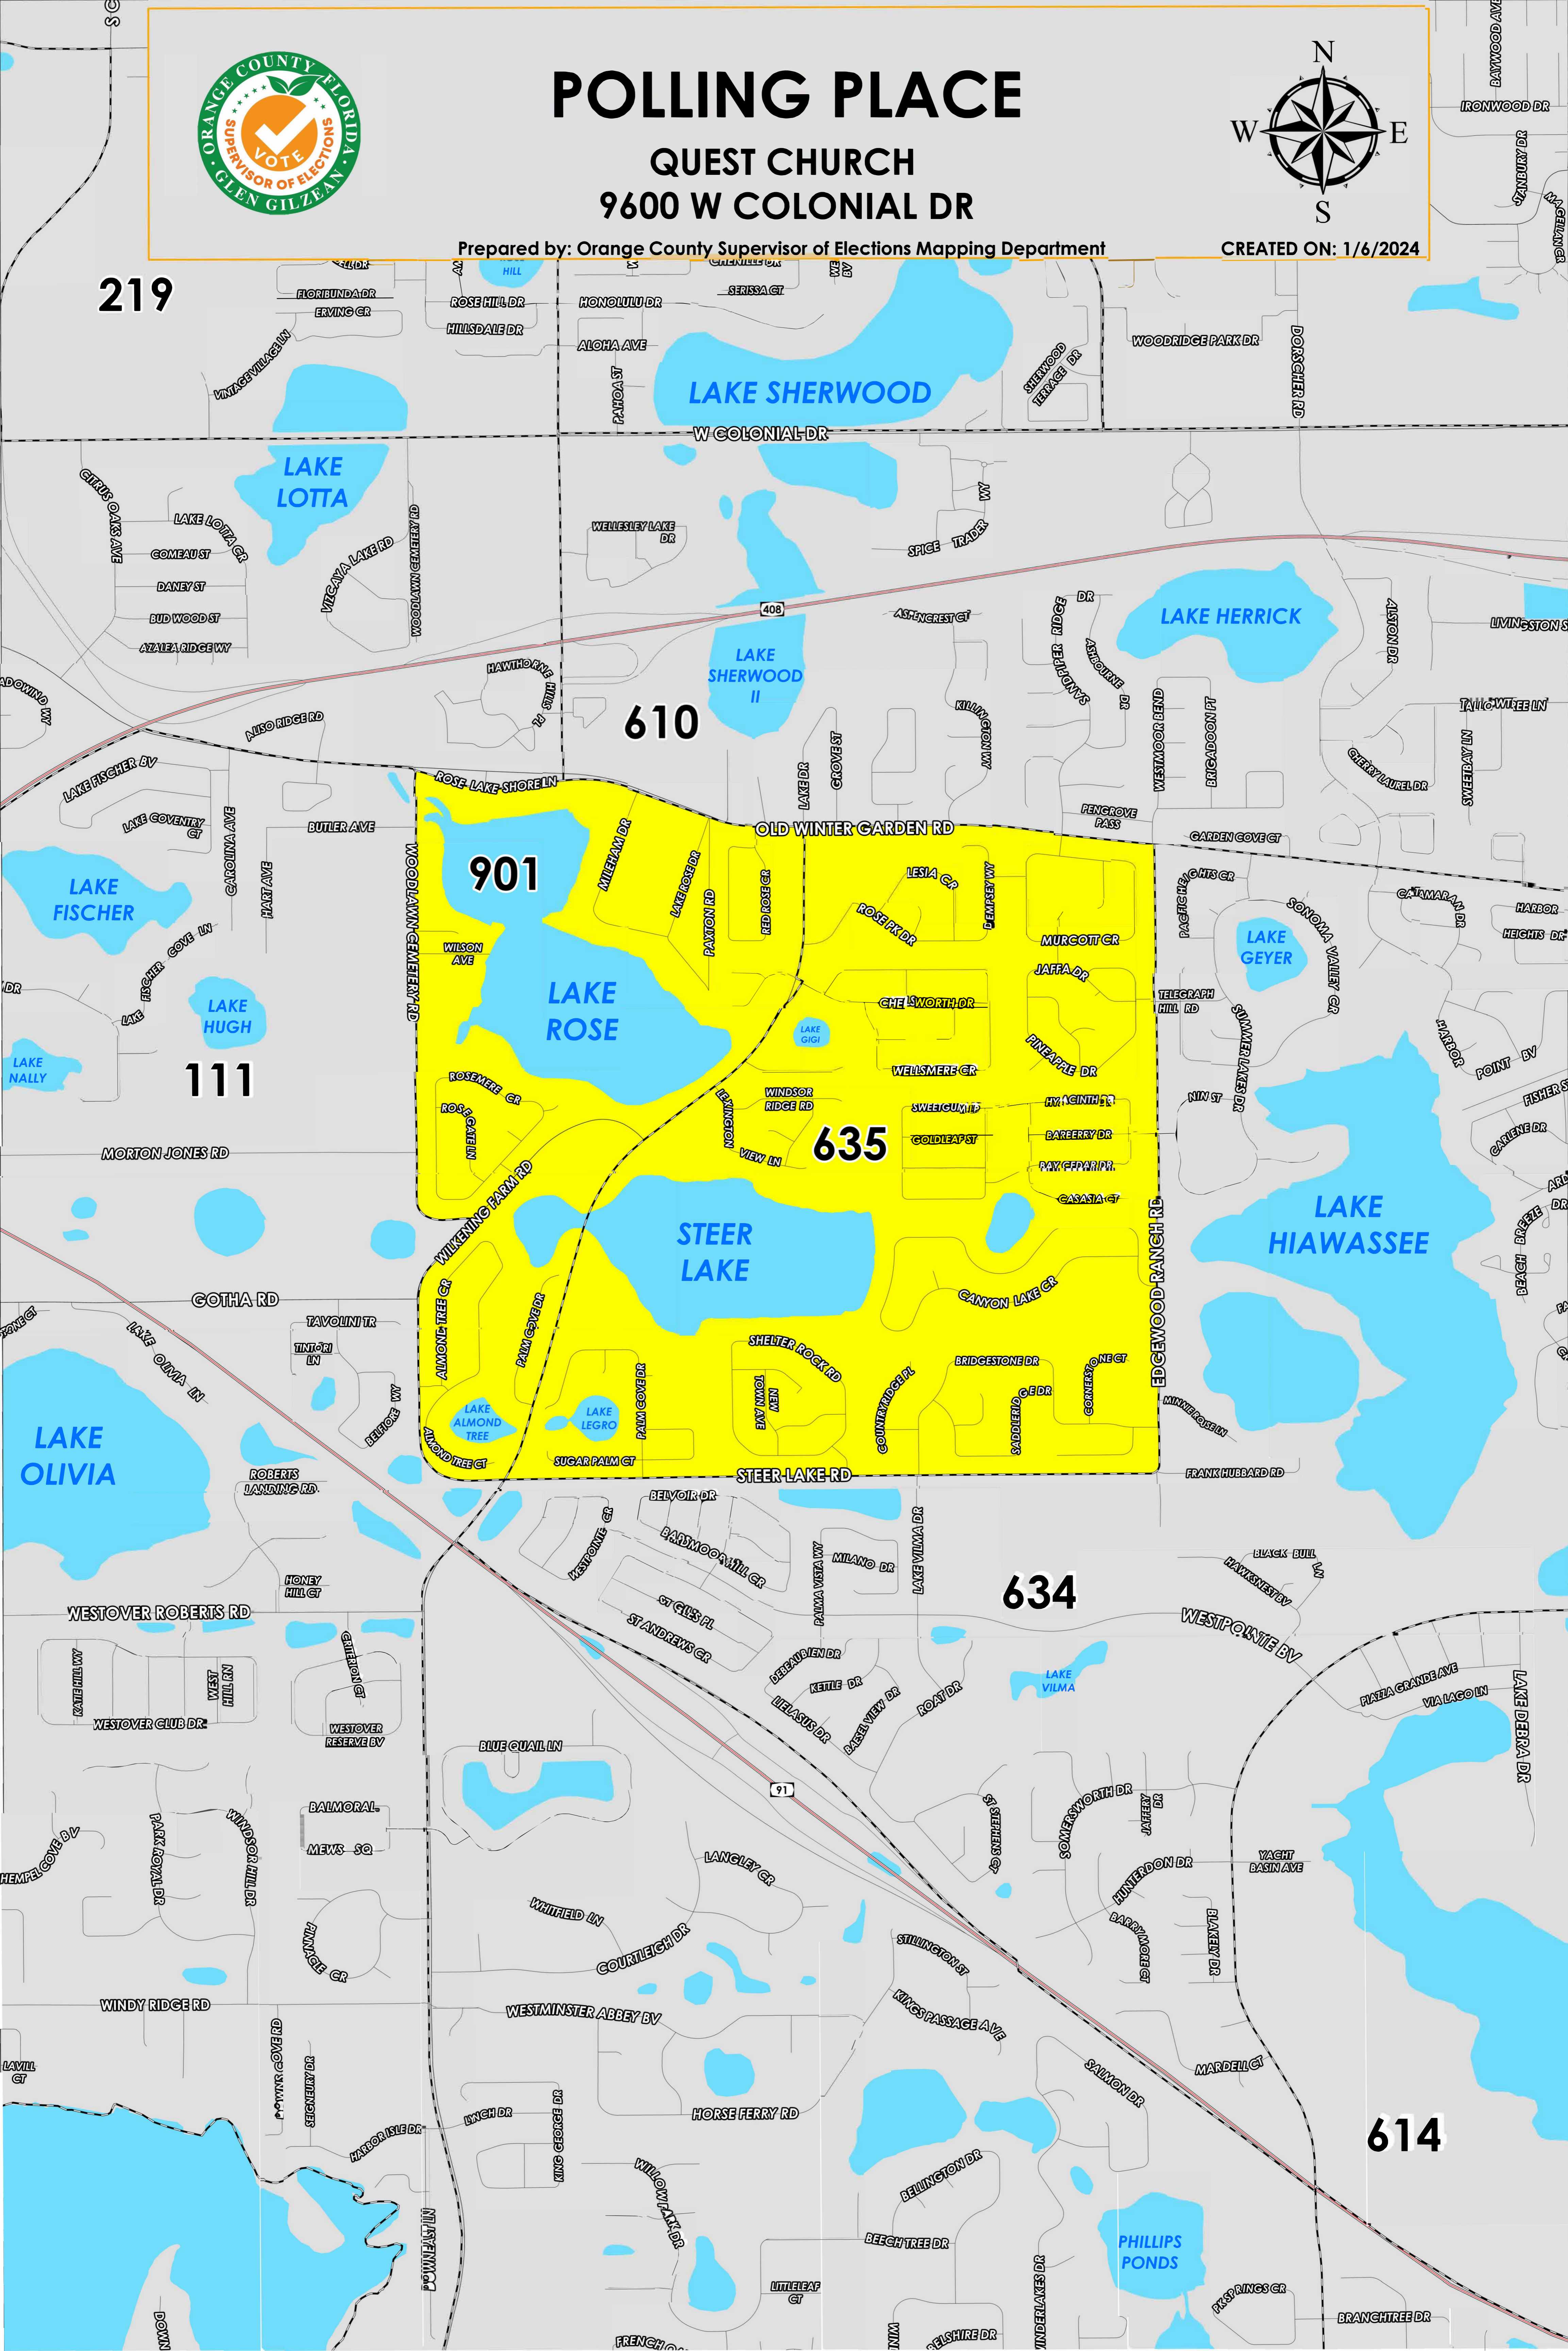

POLLING PLACE

QUEST CHURCH
9600 W COLONIAL DR

Prepared by: Orange County Supervisor of Elections Mapping Department

CREATED ON: 1/6/2024

219

610

111

901

635

634

614

The Polling Place for Precincts 635 and 901 is Quest Church at 9600 W Colonial Drive, Ocoee.

Precinct 635 (2024) northern boundary follows Old Winter Garden Road. The western boundary follows South Apopka Vineland Road. The southern boundary follows Steer Lake Road. The eastern boundary follows Edgewood Ranch Road.

Precinct 901 (2024) northern boundary follows Old Winter Garden Road and extends to Rose Lake Shore Lane. The western boundary follows Woodlawn Cemetery Road and extends to Wilkening Farm Road which extends along the southern boundary. The eastern boundary follows South Apopka Vineland Road.