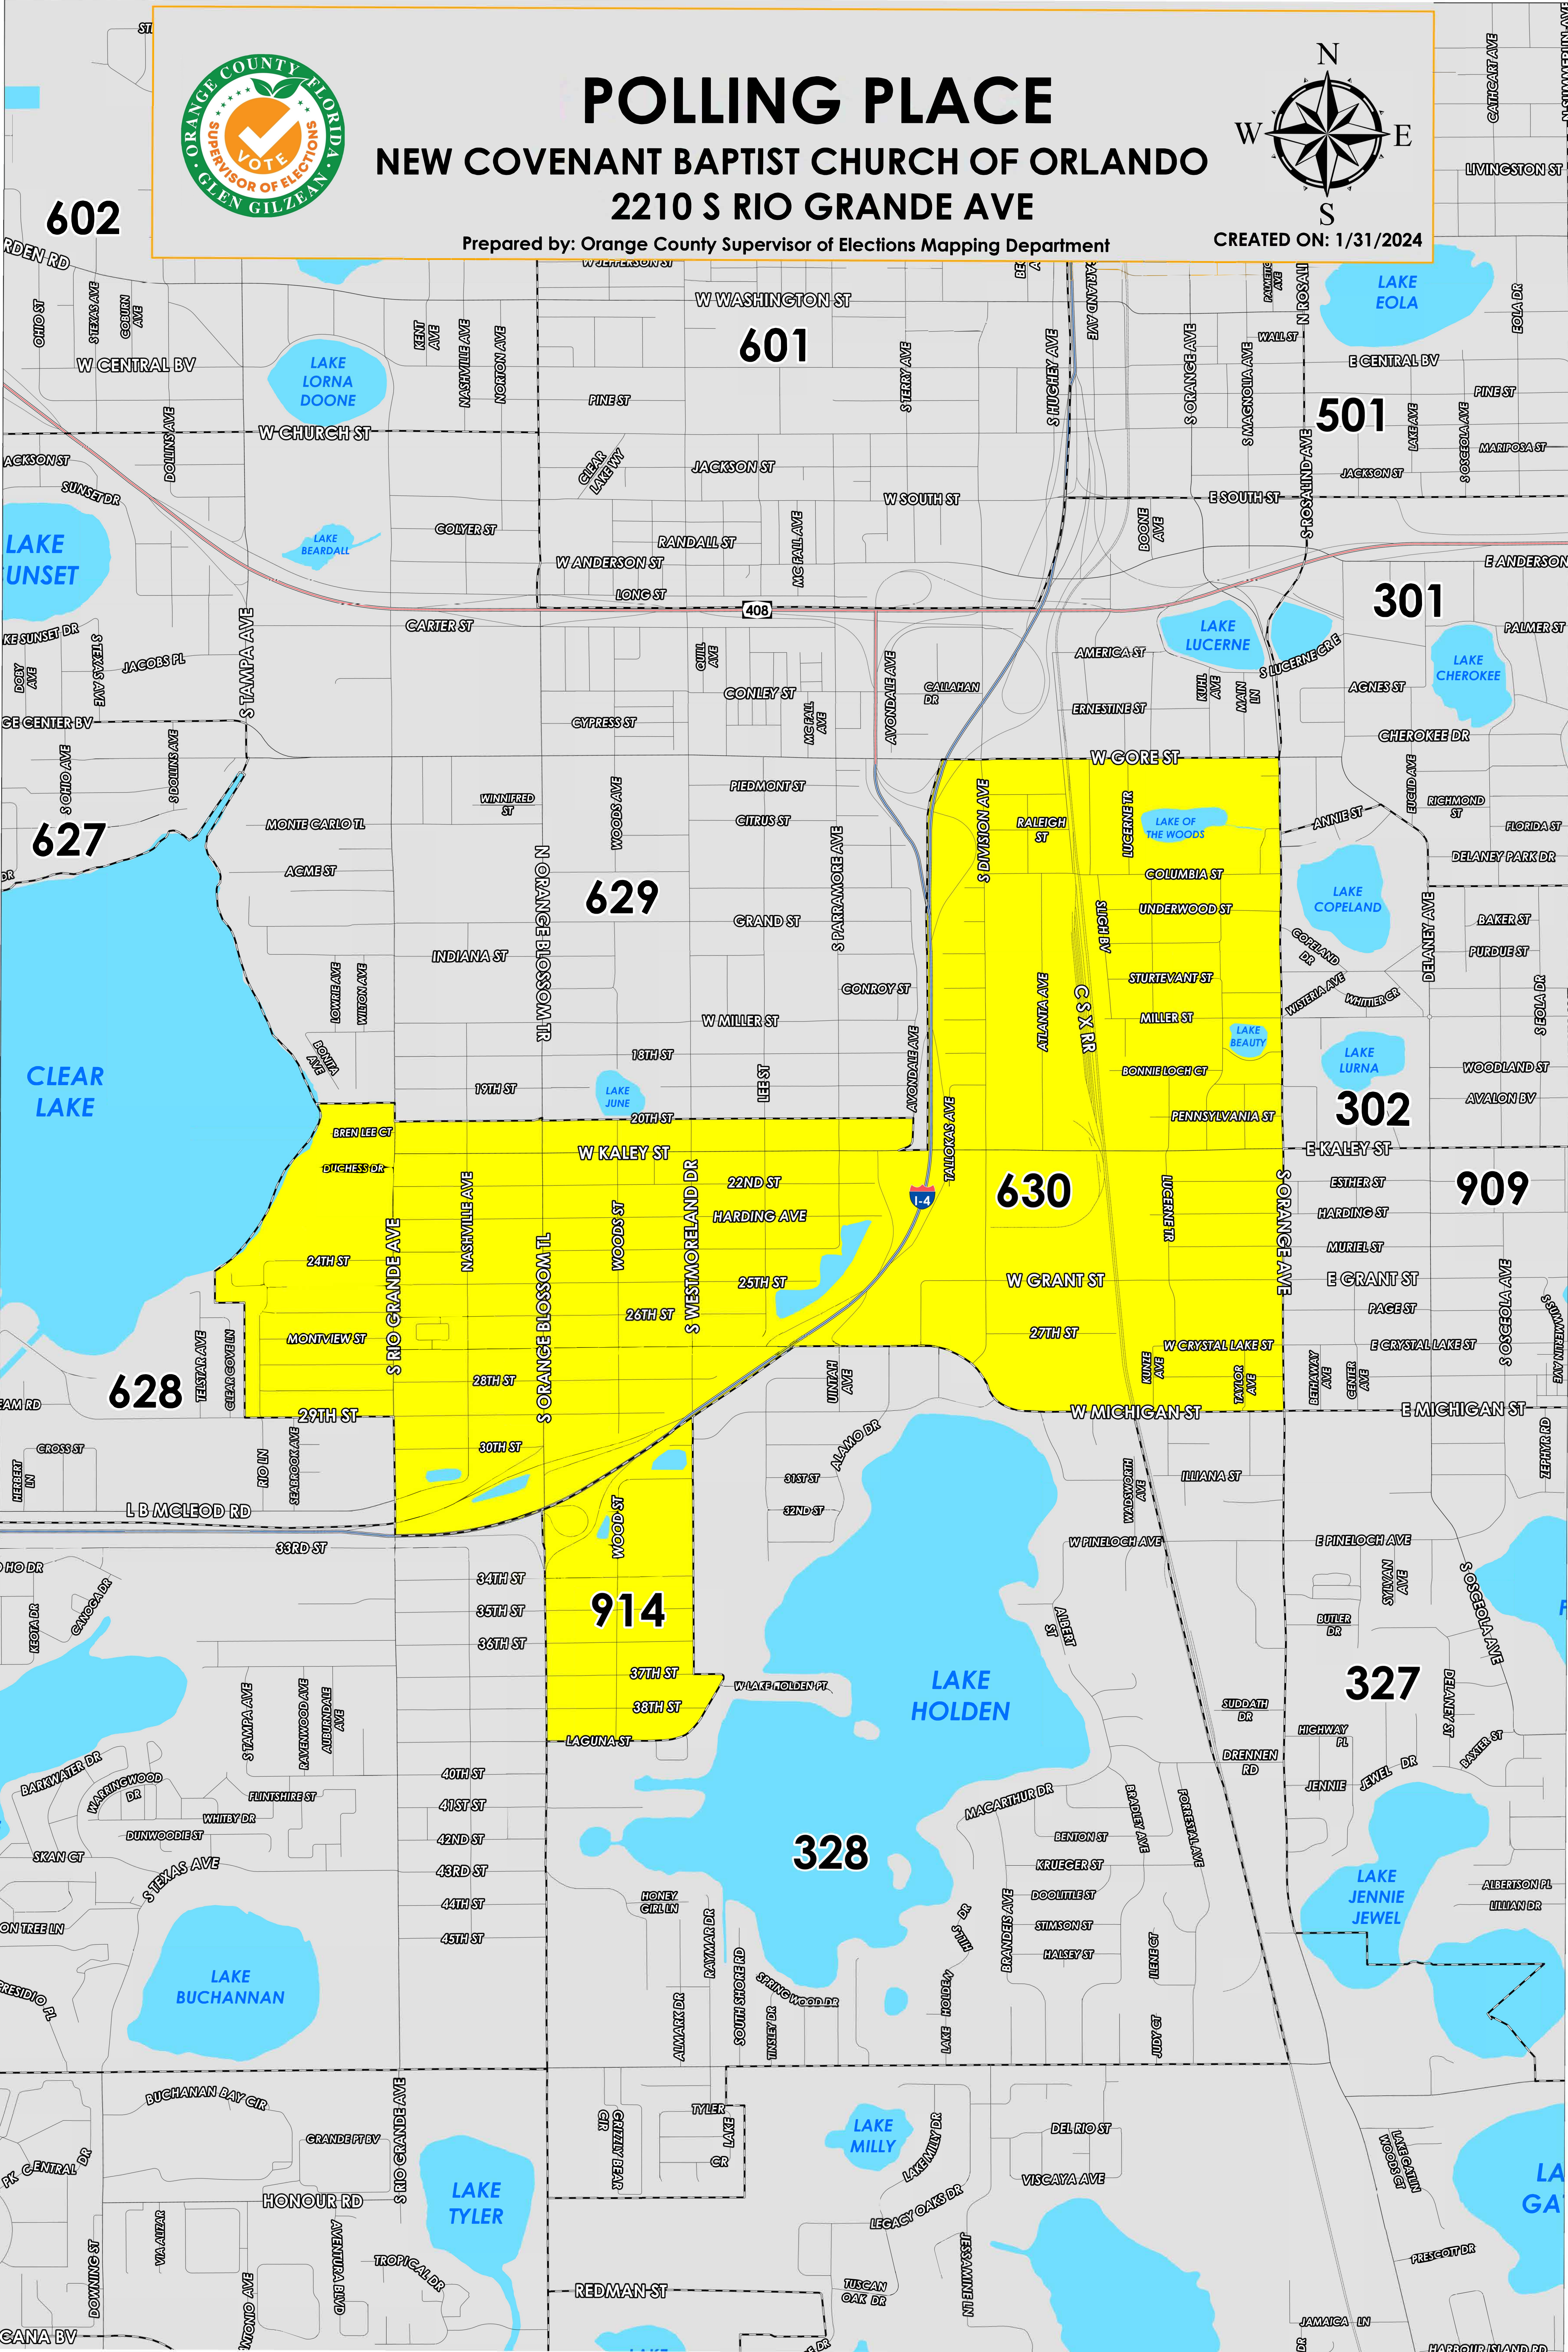

328

327

LAKE BUCHANAN

LAKE HOLDEN

LAKE JENNIE JEWEL

LAKE TYLER

LAKE MILLY

LA GA

The Polling Place for Precincts 630 and 914 is New Covenant Baptist Church of Orlando at 2210 S Rio Grande Ave, Orlando.

Precinct 630 (2024) northern boundary follows a combination of West Gore Street, West Kaley Street, 20th Street and Clear Lake Avenue. The western boundary follows a combination along Interstate 4, along the eastern shore of Clear Lake, Clear Cove Lane, and Rio Grande Avenue. The southern boundary follows a combination of 29th Street, Interstate 4, and West Michigan Street. The eastern boundary follows South Orange Avenue.