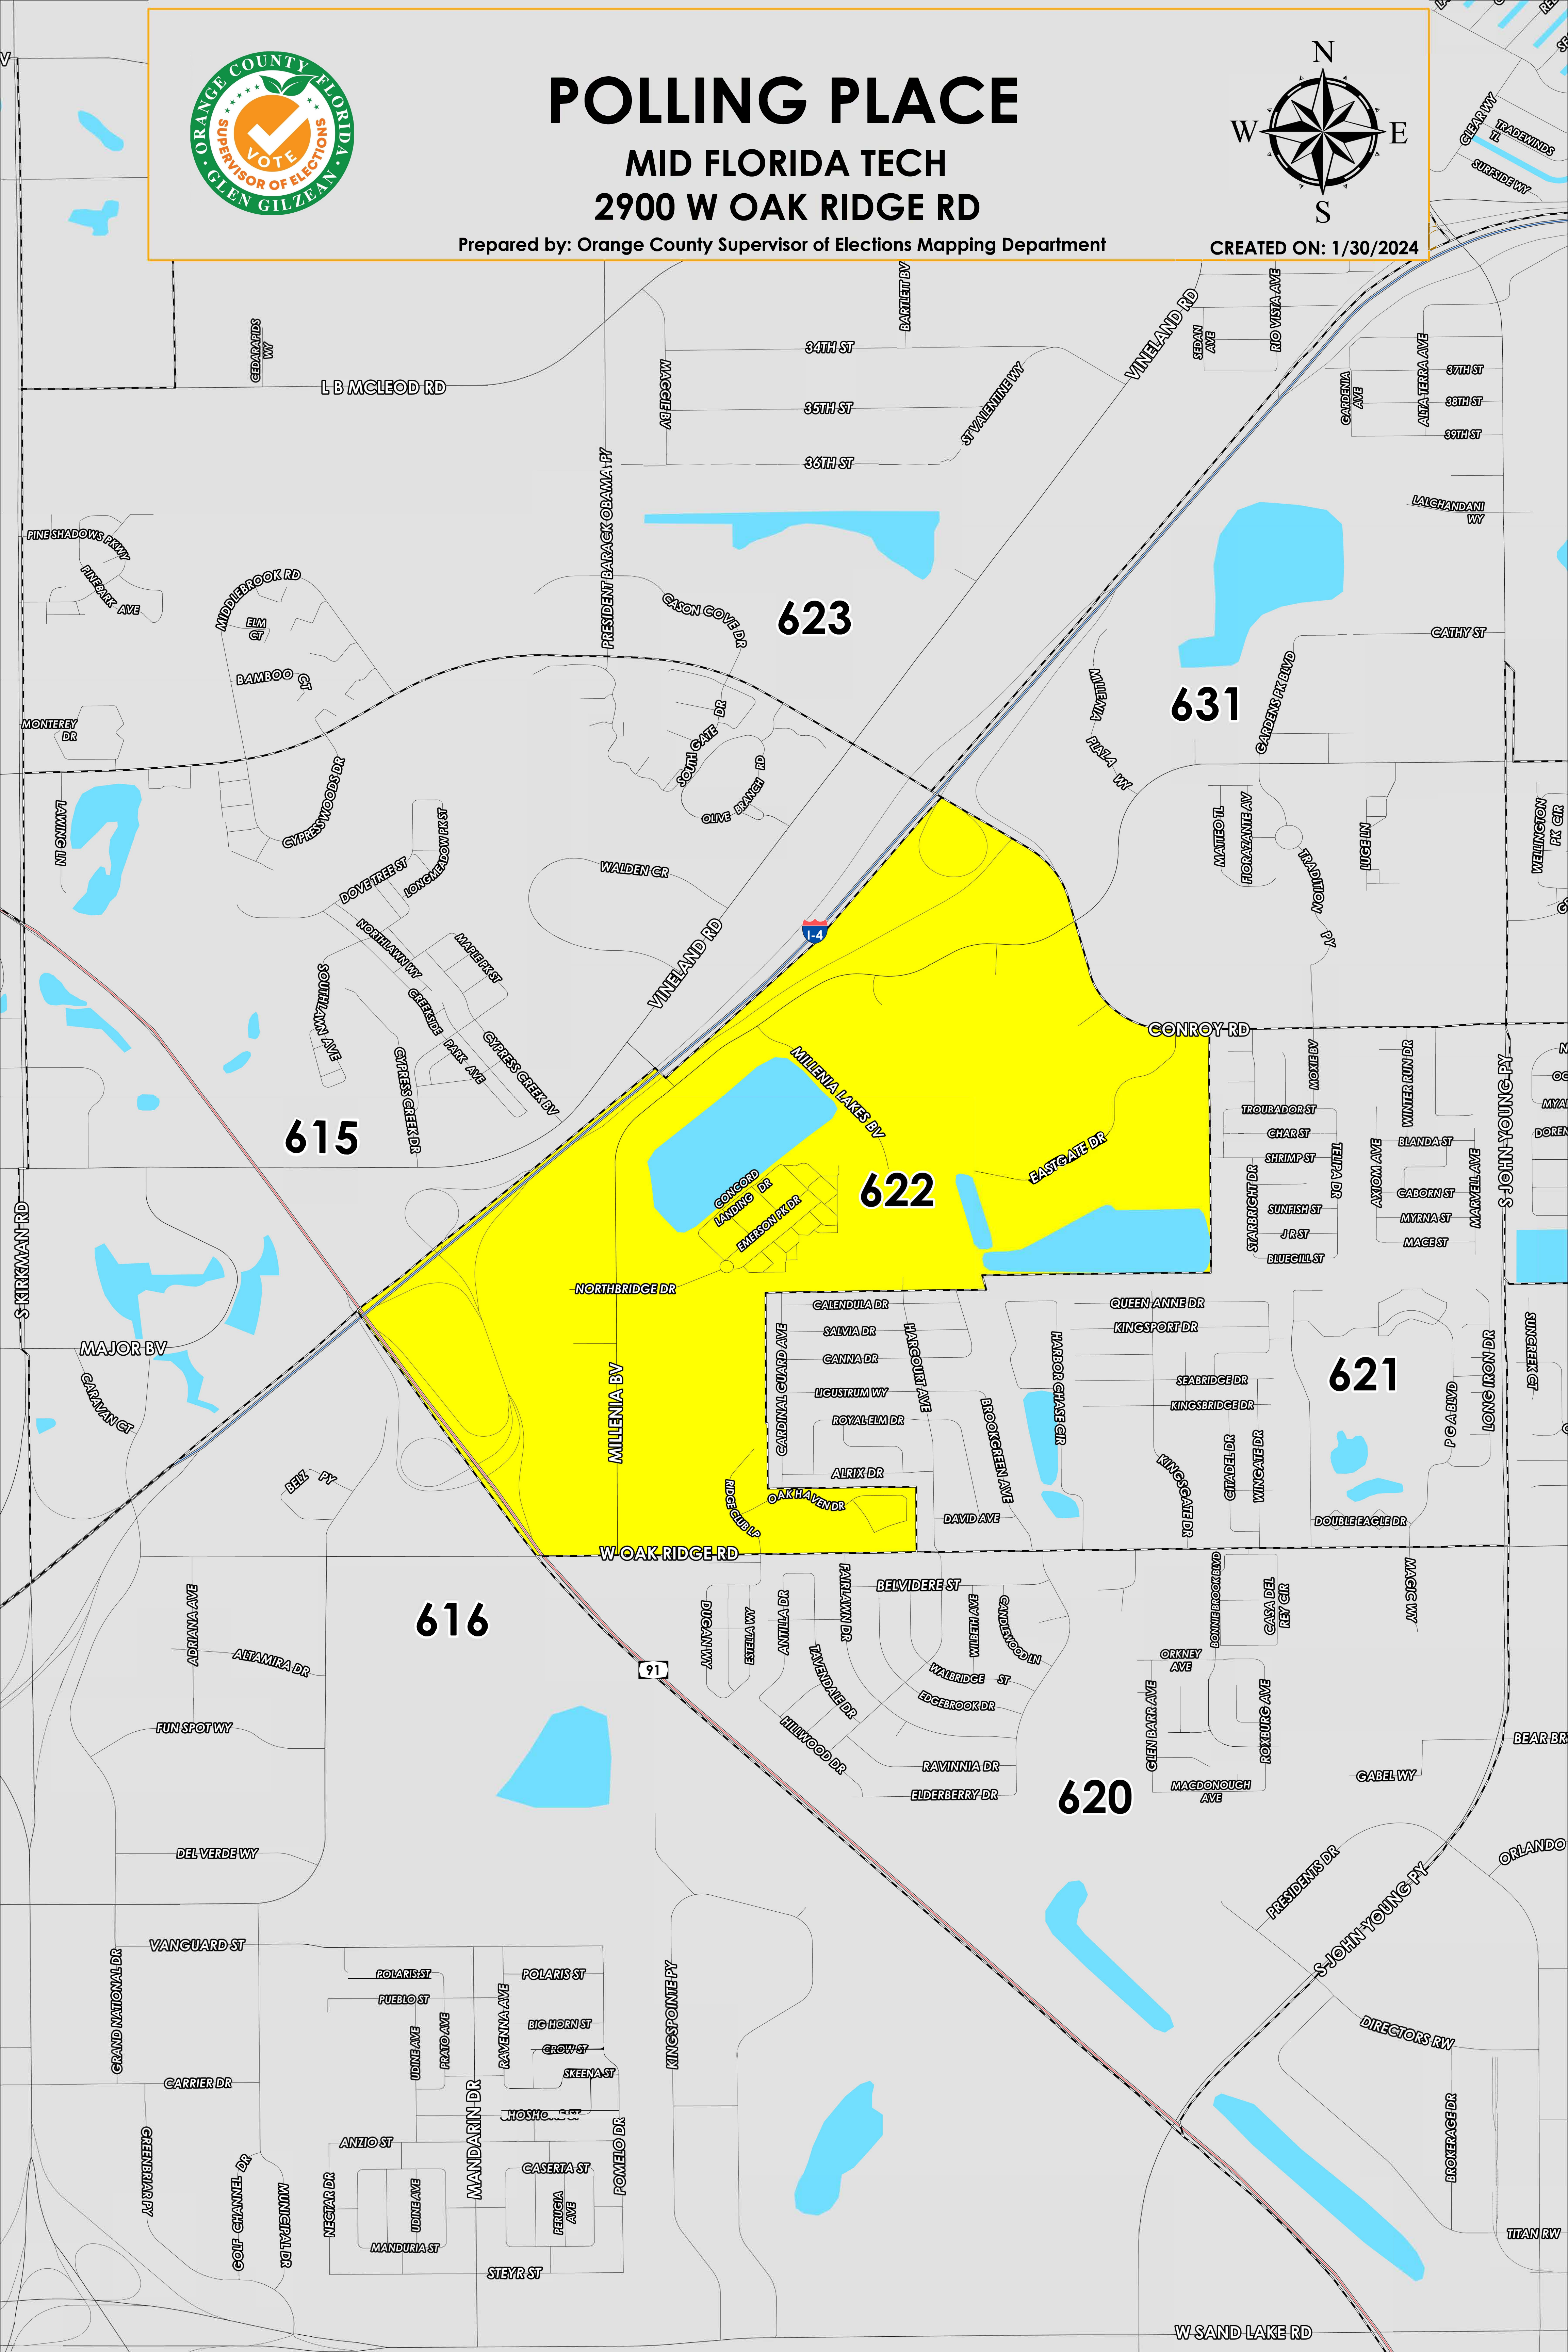

POLLING PLACE

MID FLORIDA TECH
2900 W OAK RIDGE RD

Prepared by: Orange County Supervisor of Elections Mapping Department

CREATED ON: 1/30/2024

The Polling Place for Precinct 622 is Mid Florida Tech at 2900 W Oak Ridge Road.

Precinct 622 (2024) northern boundary follows alongside Interstate 4 southwest from the intersection of Conroy Road and Interstate 4 and continues along the western boundary which extends to the Florida Turnpike. The southern boundary follows West Oak Ridge Road and extends parallel north of Calendula Drive and Queen Anne Drive. The eastern boundary follows a road combination parallel east of Oak Haven Drive, parallel west of Cardinal Guard Avenue, parallel east of Troubador Street and extends to Conroy Road.