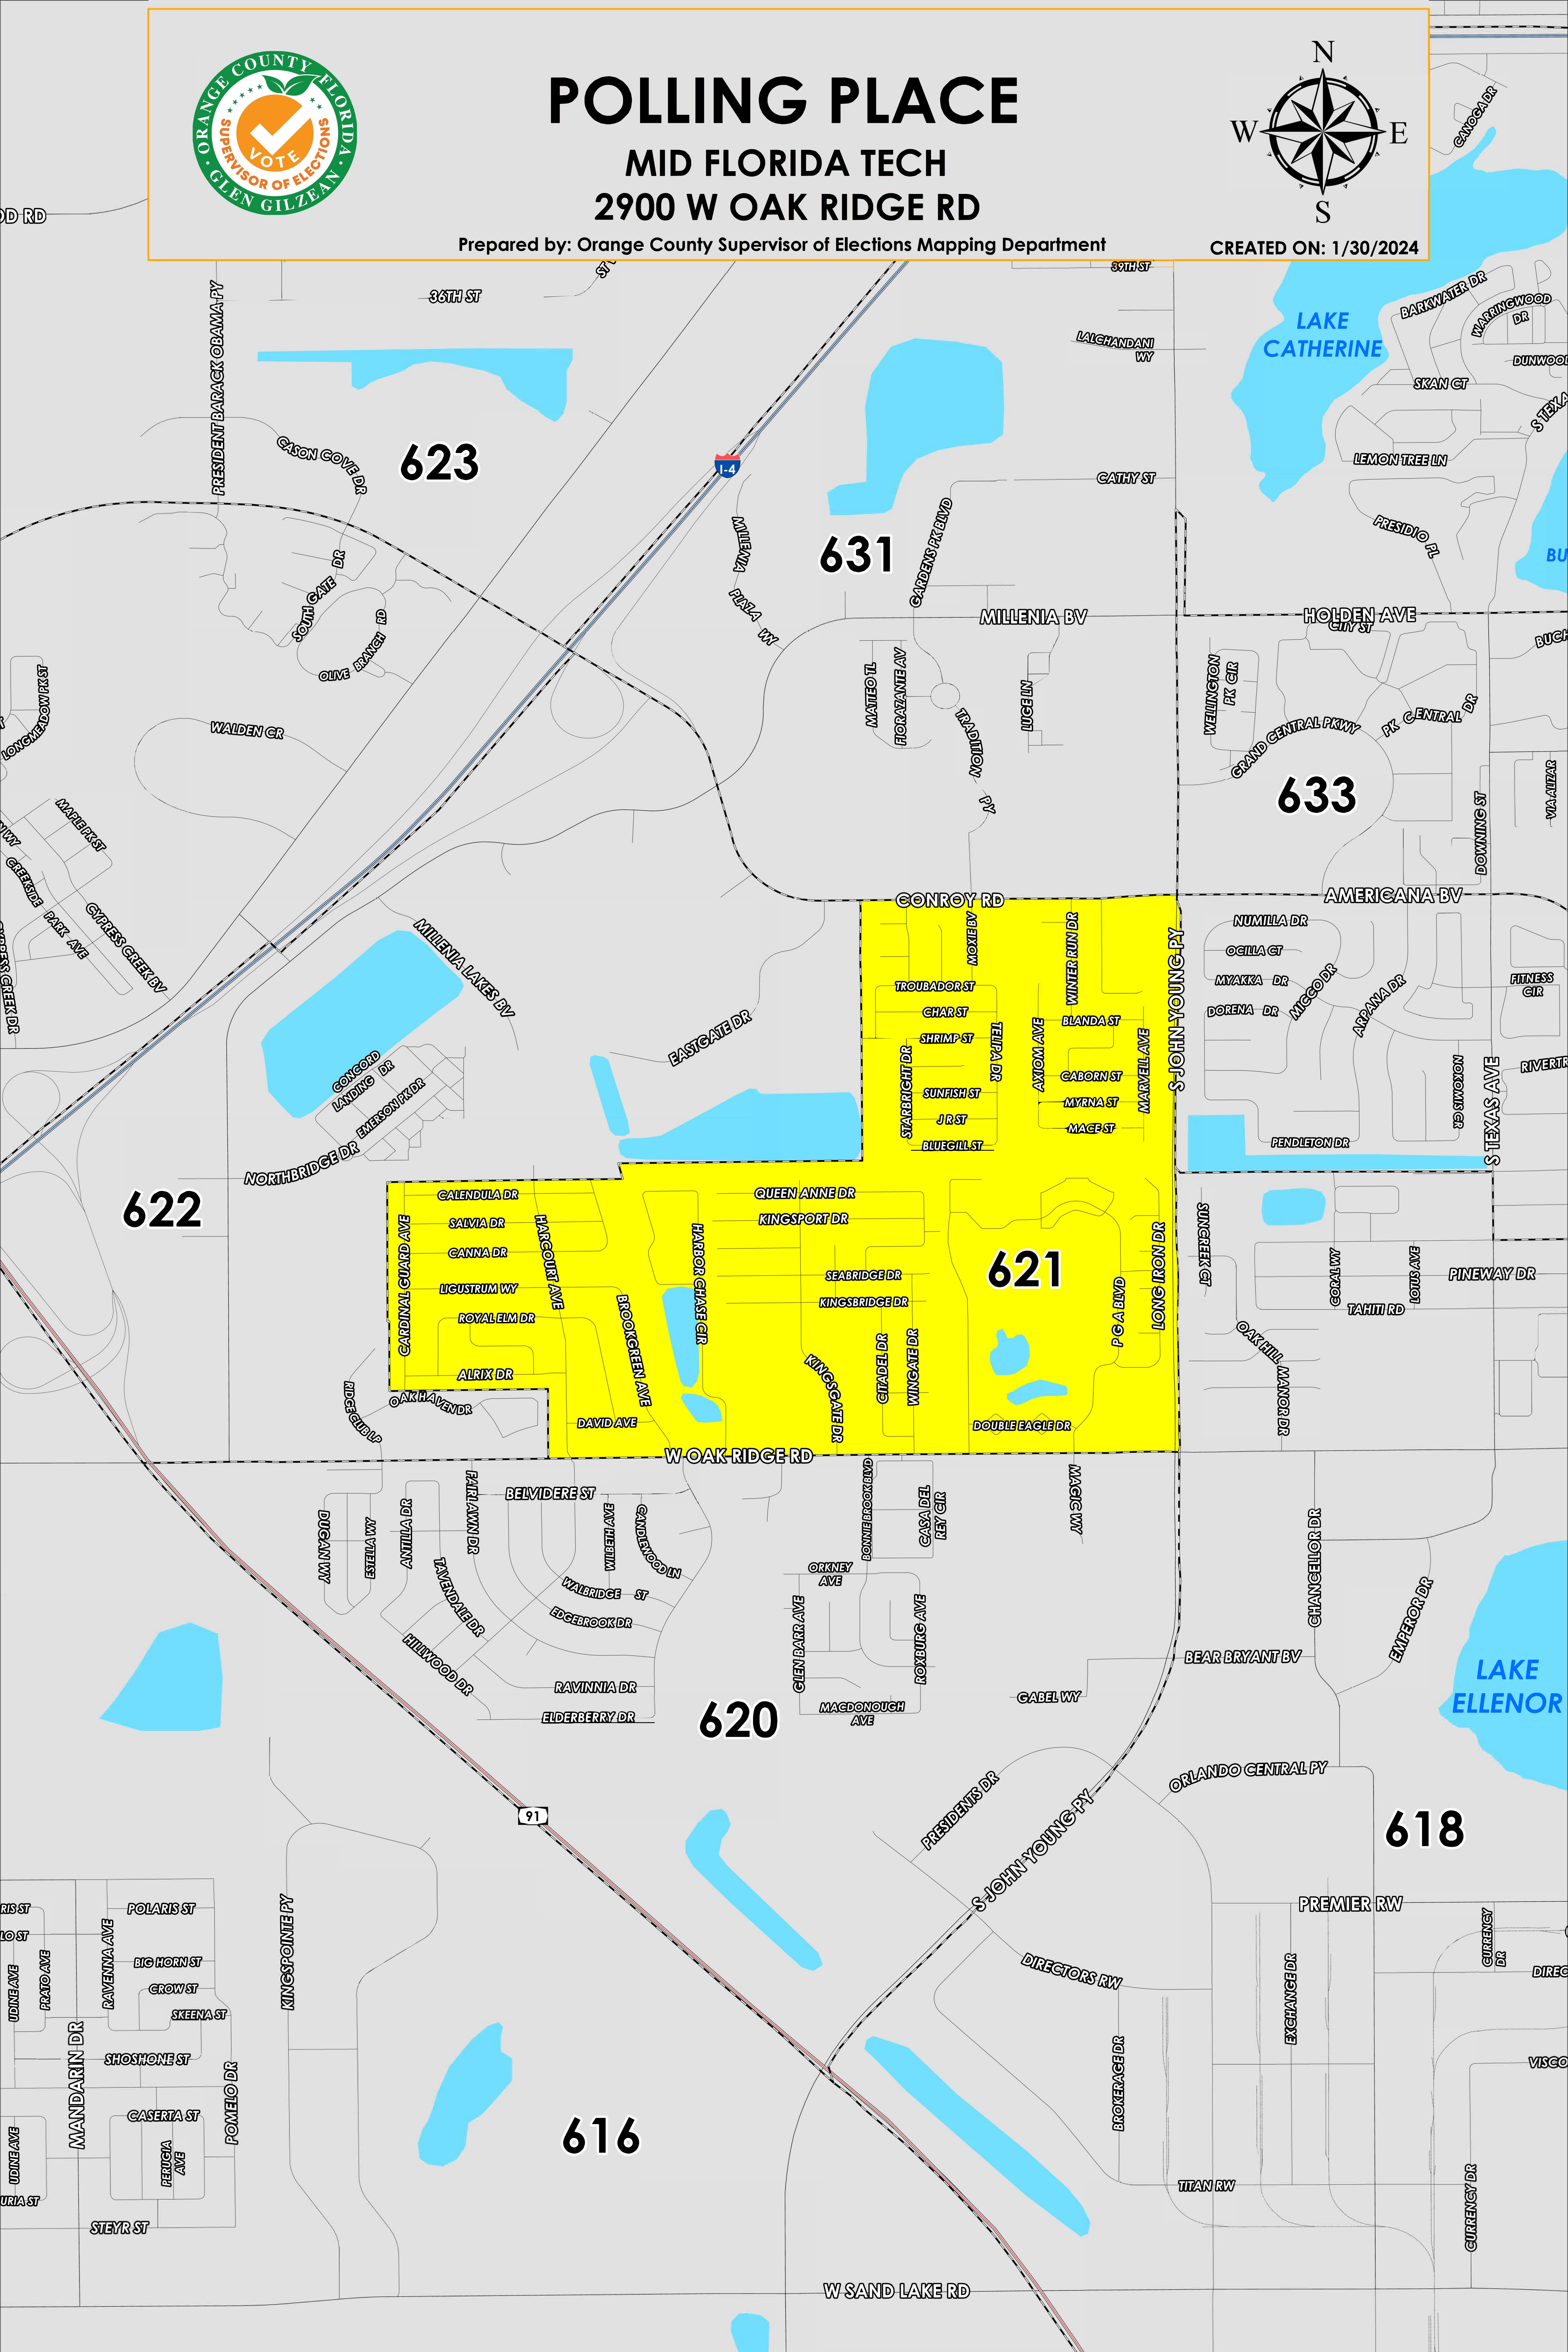

# POLLING PLACE

MID FLORIDA TECH  
2900 W OAK RIDGE RD

Prepared by: Orange County Supervisor of Elections Mapping Department

CREATED ON: 1/30/2024

The Polling Place for Precinct 621 is Mid Florida Tech at 2900 W Oak Ridge Road.

Precinct 621 (2024) northern boundary follows a road combination of Conroy Road and parallel north of Queen Anne Drive and Calendula Drive. The western boundary follows a road combination parallel west of Moonglow Boulevard, Starbright Drive, and Cardinal Guard Avenue then extends parallel west of Harcourt Avenue. The southern boundary follows West Oak Ridge Road. The eastern boundary follows alongside South John Young Parkway.

Precinct 621S is with district assignments of U.S. Congress 10, State Senate 15, State House 41, County Commission 6, and School Board 5.

For more detailed views of other county and municipal precincts, [visit the District and Precinct Maps page](#). For more information about precinct boundaries, contact the [Orange County Supervisor of Elections office](#)

This map was produced by the Orange County Supervisor of Elections Mapping Department. Additional voter information can be found [on our website](#).