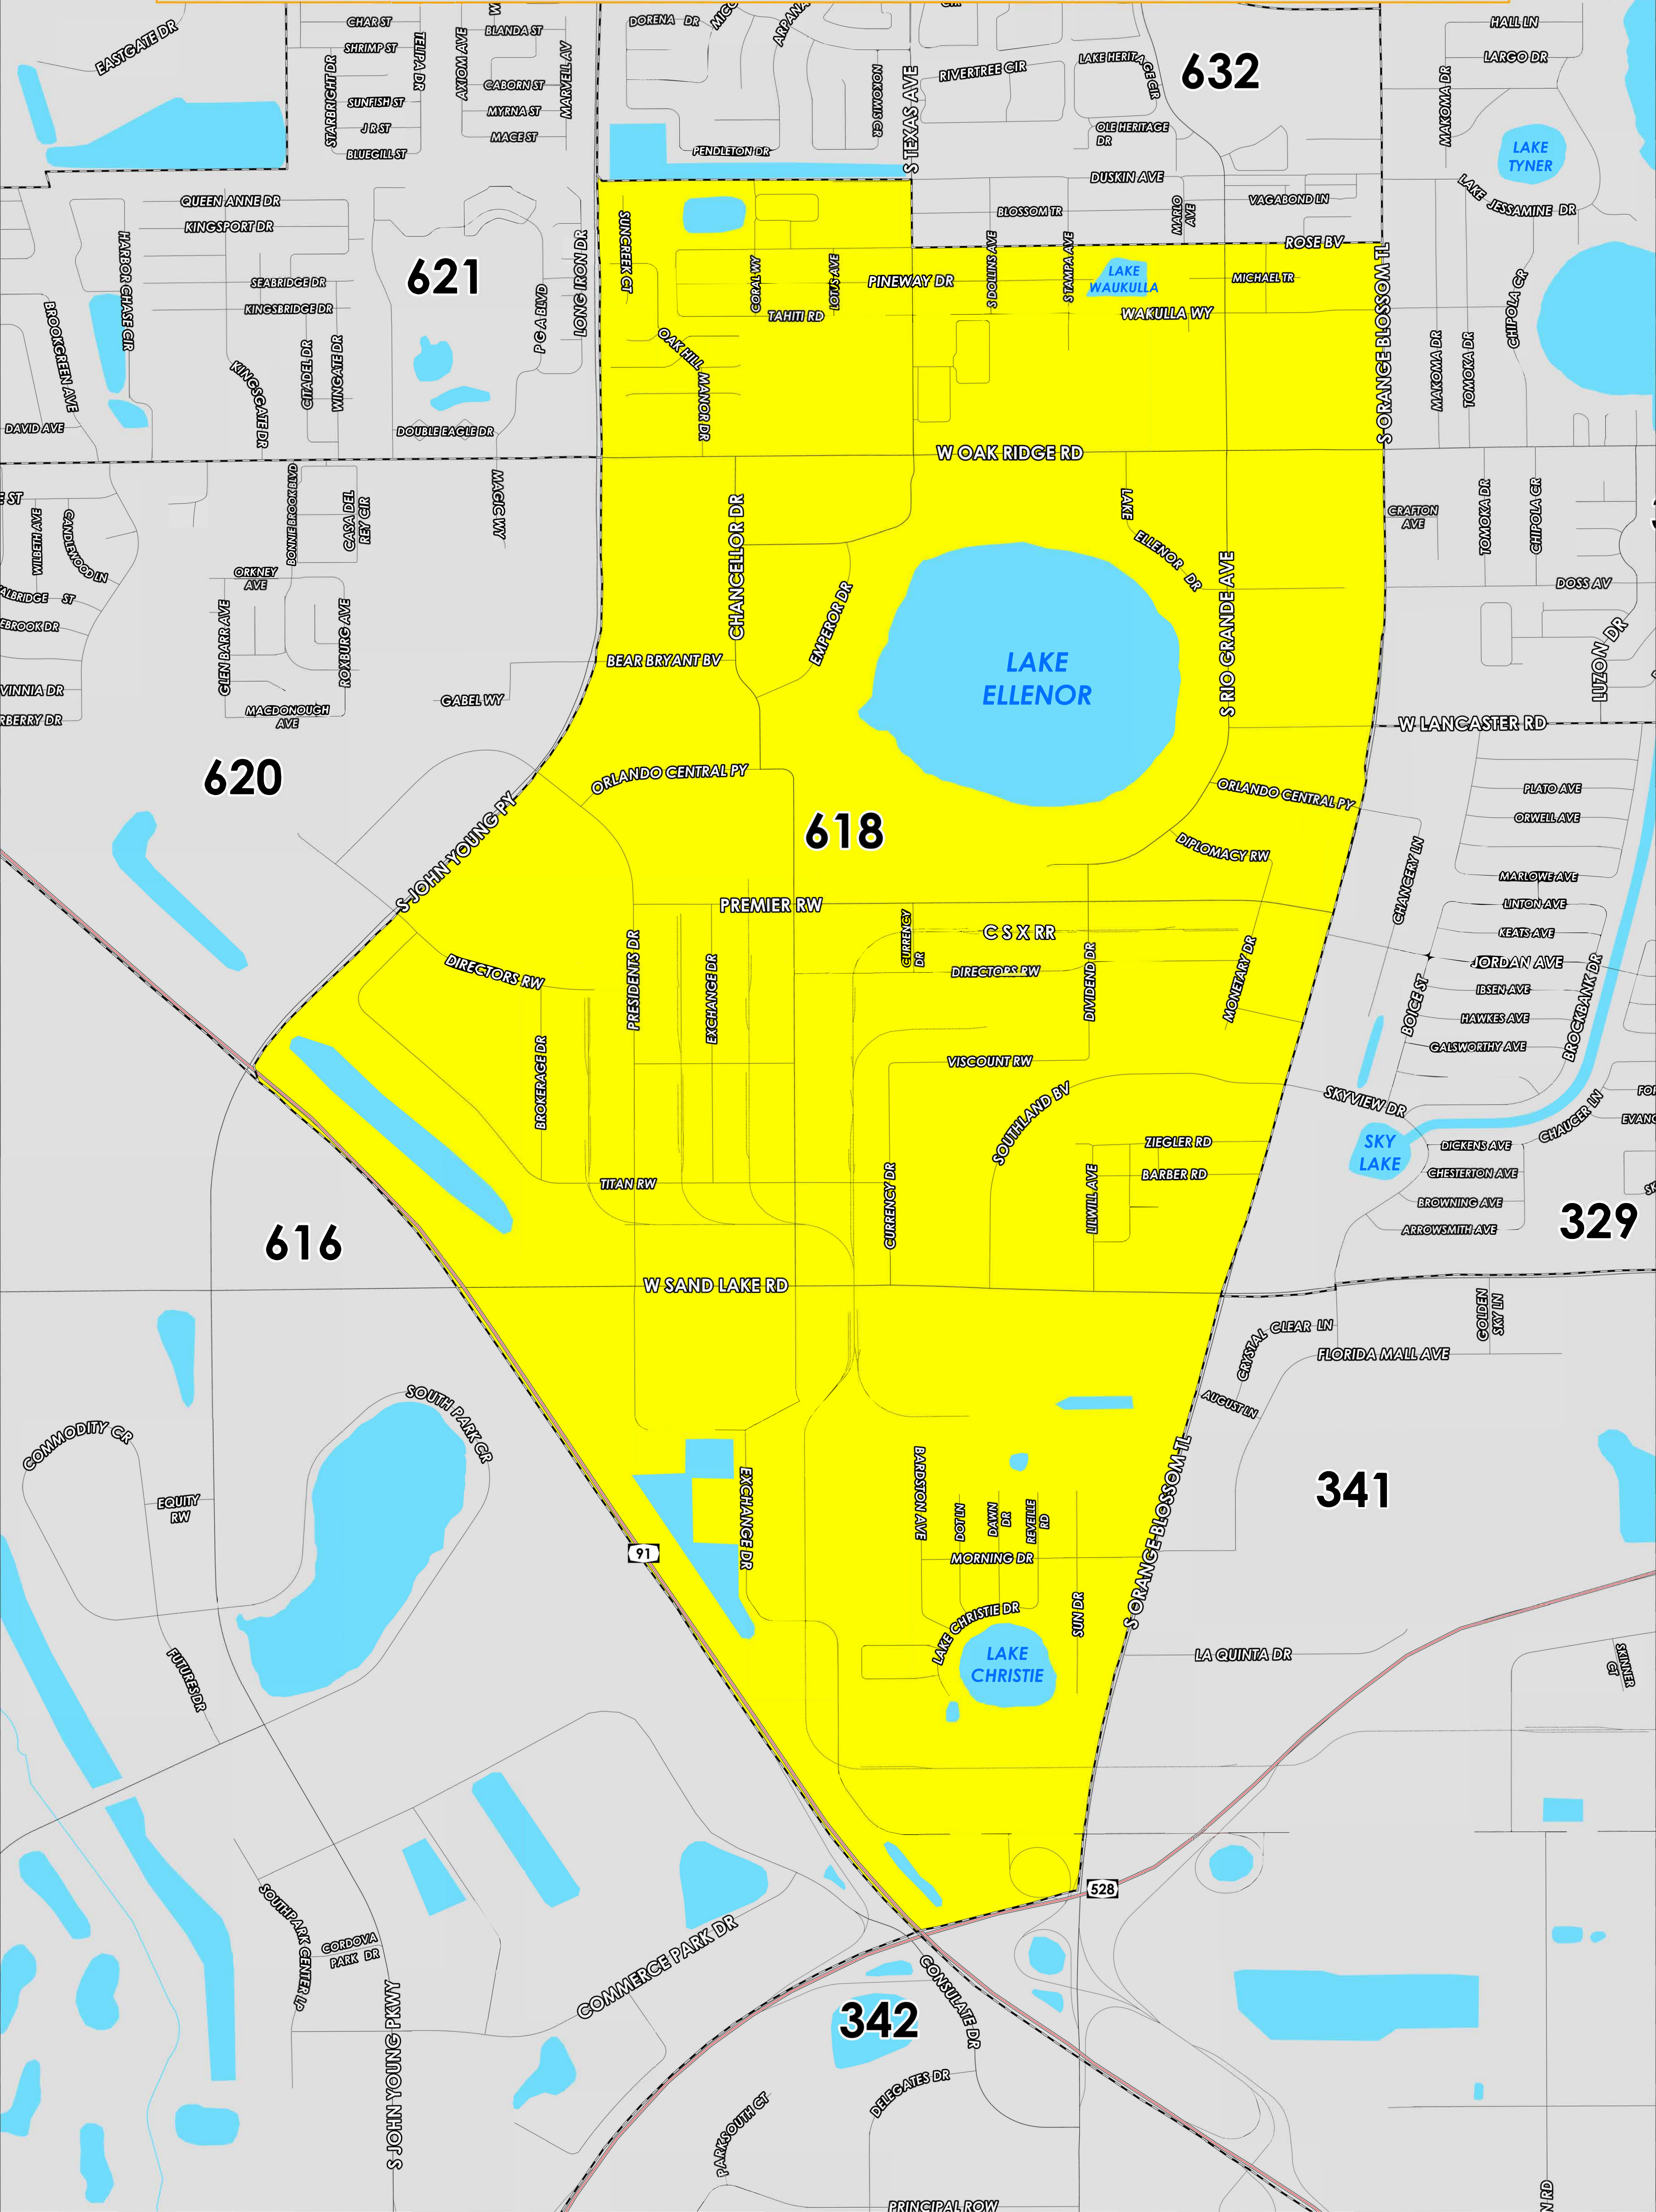

POLLING PLACE

NEW COVENANT BIBLE FELLOWSHIP

1722 W OAK RIDGE RD

Prepared by: Orange County Supervisor of Elections Mapping Department

CREATED ON: 1/30/2024

The Polling Place for Precinct 618 is New Covenant Bible Fellowship at 1722 W Oak Ridge Road.

Precinct 618 (2024) northern boundary follows a combination of Rose Boulevard and parallel north of Rose Ridge Circle. The western boundary follows along South John Young Parkway and extends to the Florida Turnpike. The southern boundary follows State Road 528. The eastern boundary follows South Orange Blossom Trail.

Precinct 618 contains sub precincts of:

618A is with district assignments of U.S. Congress 10, State Senate 25, State House 44, County Commission 6, and School Board 5.

618B is with district assignments of U.S. Congress 10, State Senate 15, State House 41, County Commission 6, and School Board 5.

This map was produced by the Orange County Supervisor of Elections Mapping Department. Additional voter information can be found [on our website](#).