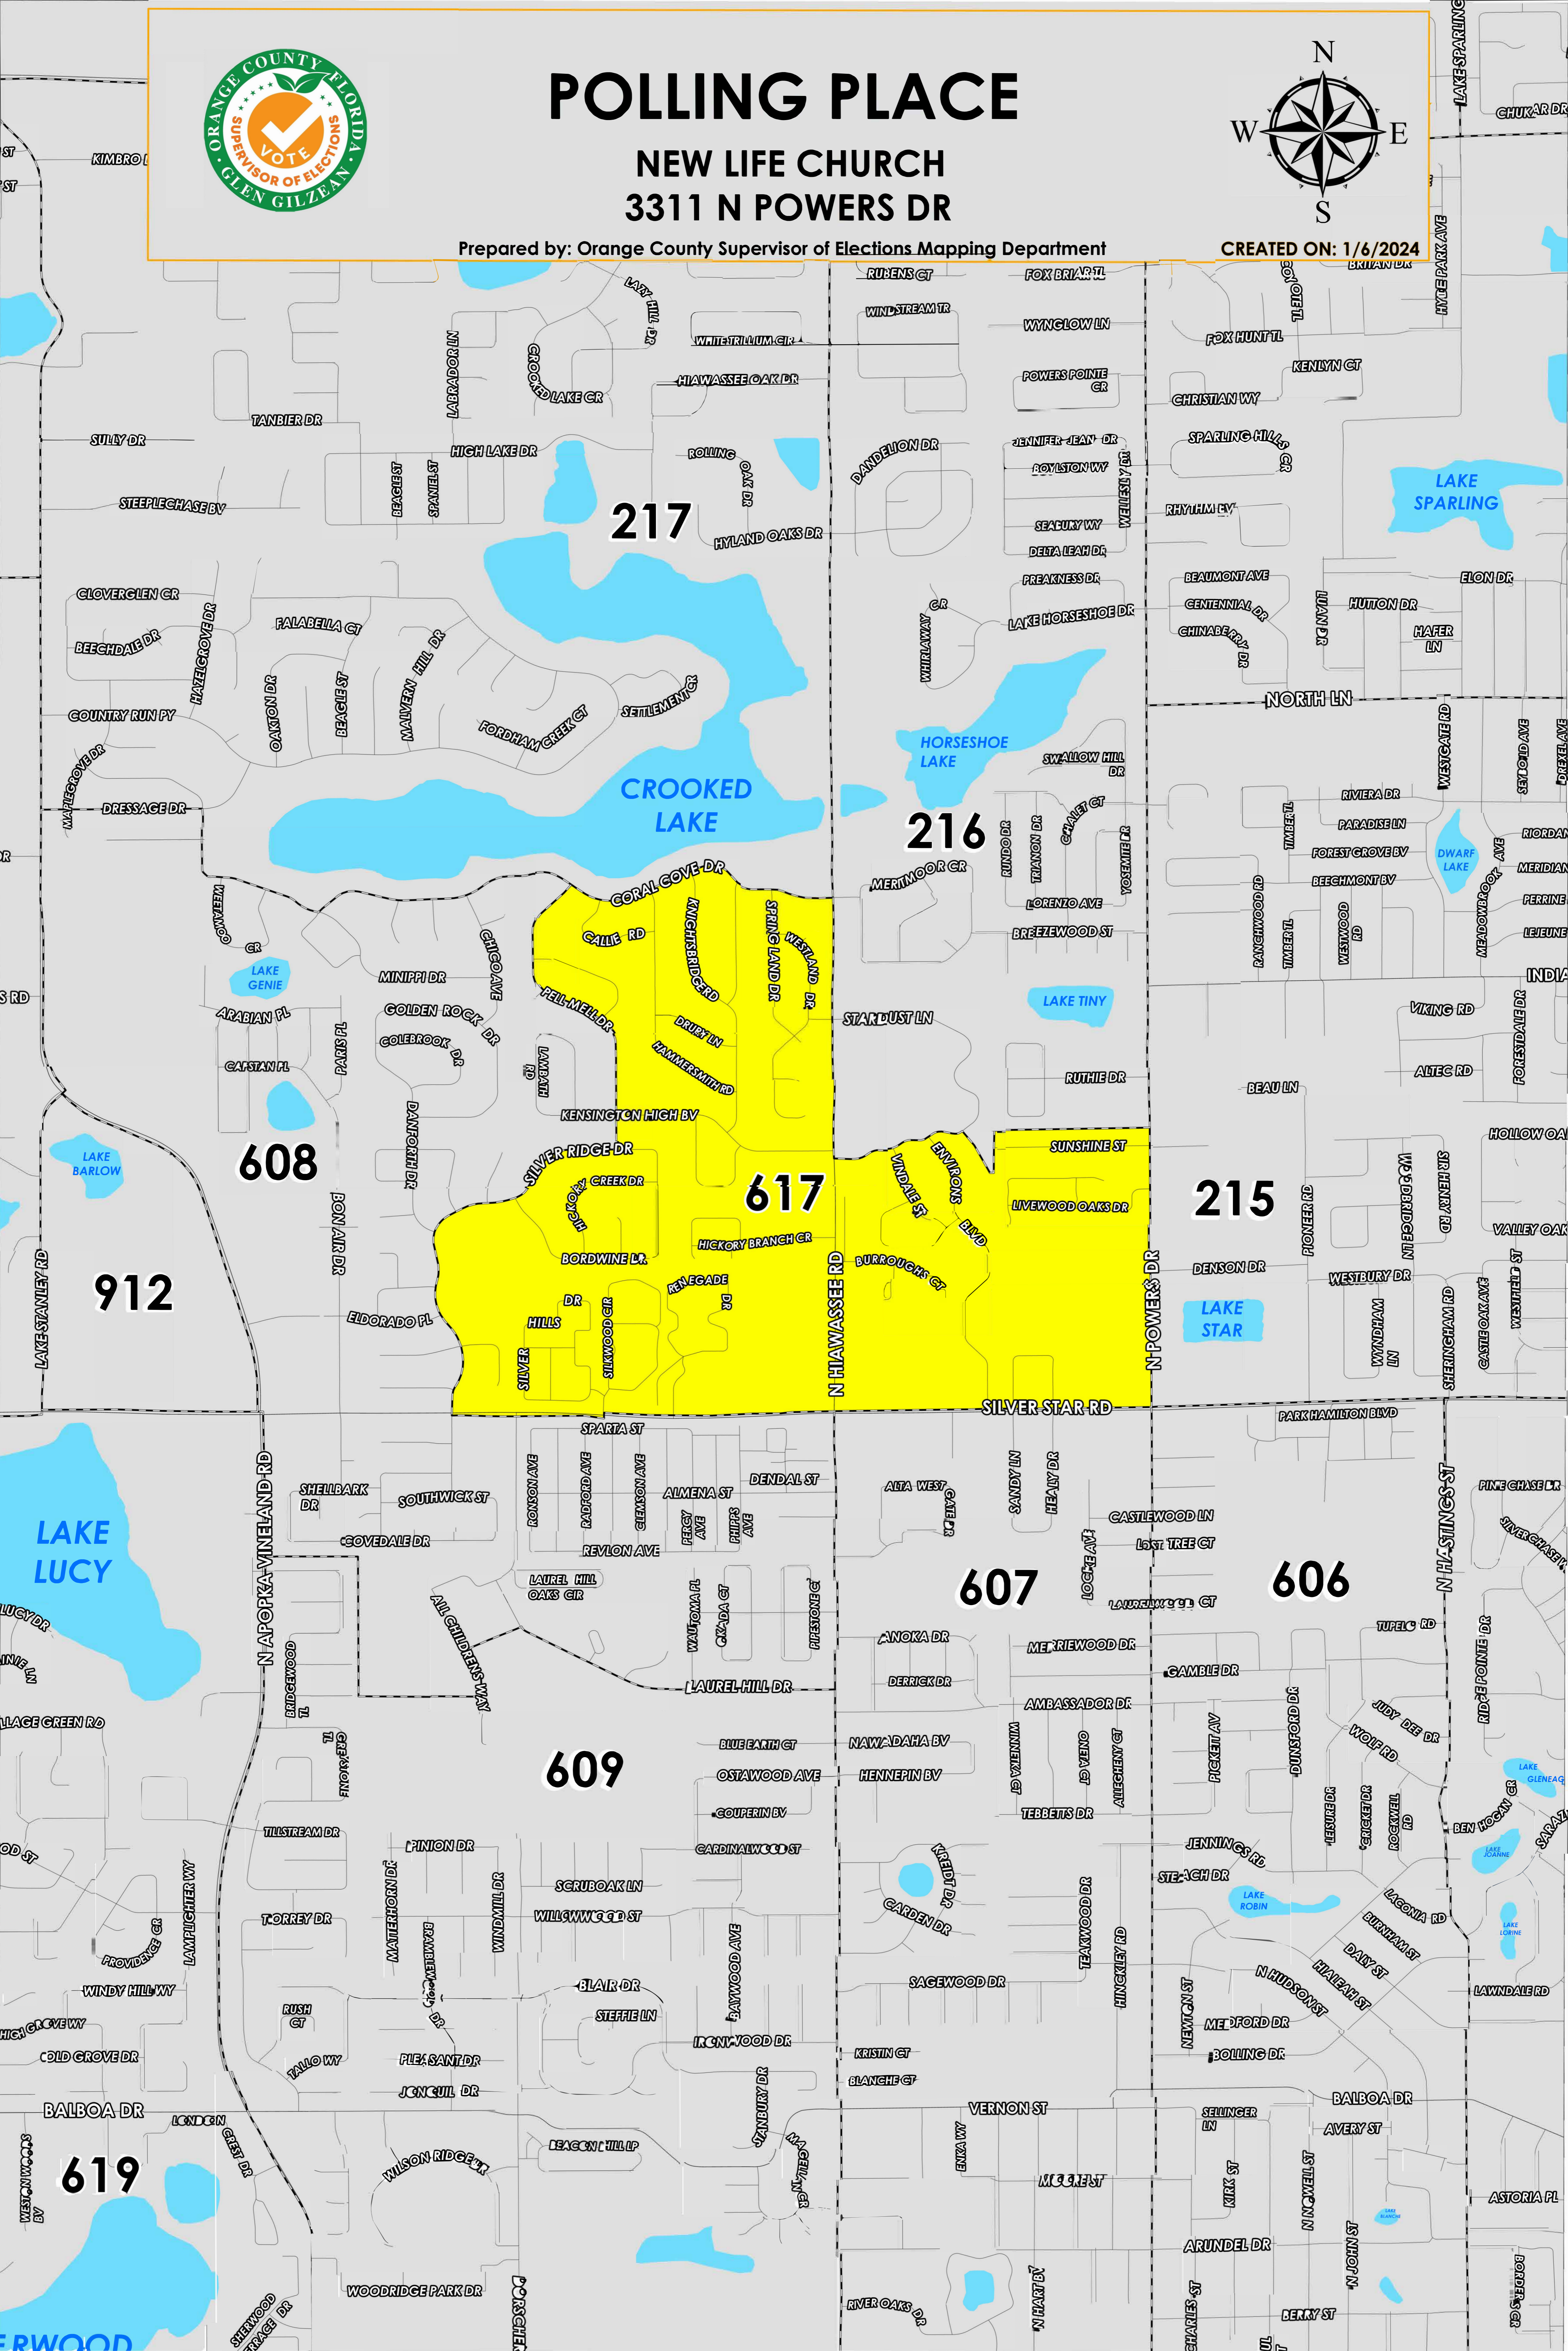

POLLING PLACE

NEW LIFE CHURCH
3311 N POWERS DR

Prepared by: Orange County Supervisor of Elections Mapping Department

CREATED ON: 1/6/2024

The Polling Place for Precinct 617 is New Life Church at 3311 N Powers Drive.

Precinct 617 (2024) northern boundary follows a road combination parallel north of Sunshine Street, Stardust Lane and Coral Cove Drive. The western boundary follows Pell Mell Drive and extends to Silver Ridge Drive. The southern boundary follows along Silver Star Road. The eastern boundary follows a combination of North Powers Drive and North Hiawasseee Road.