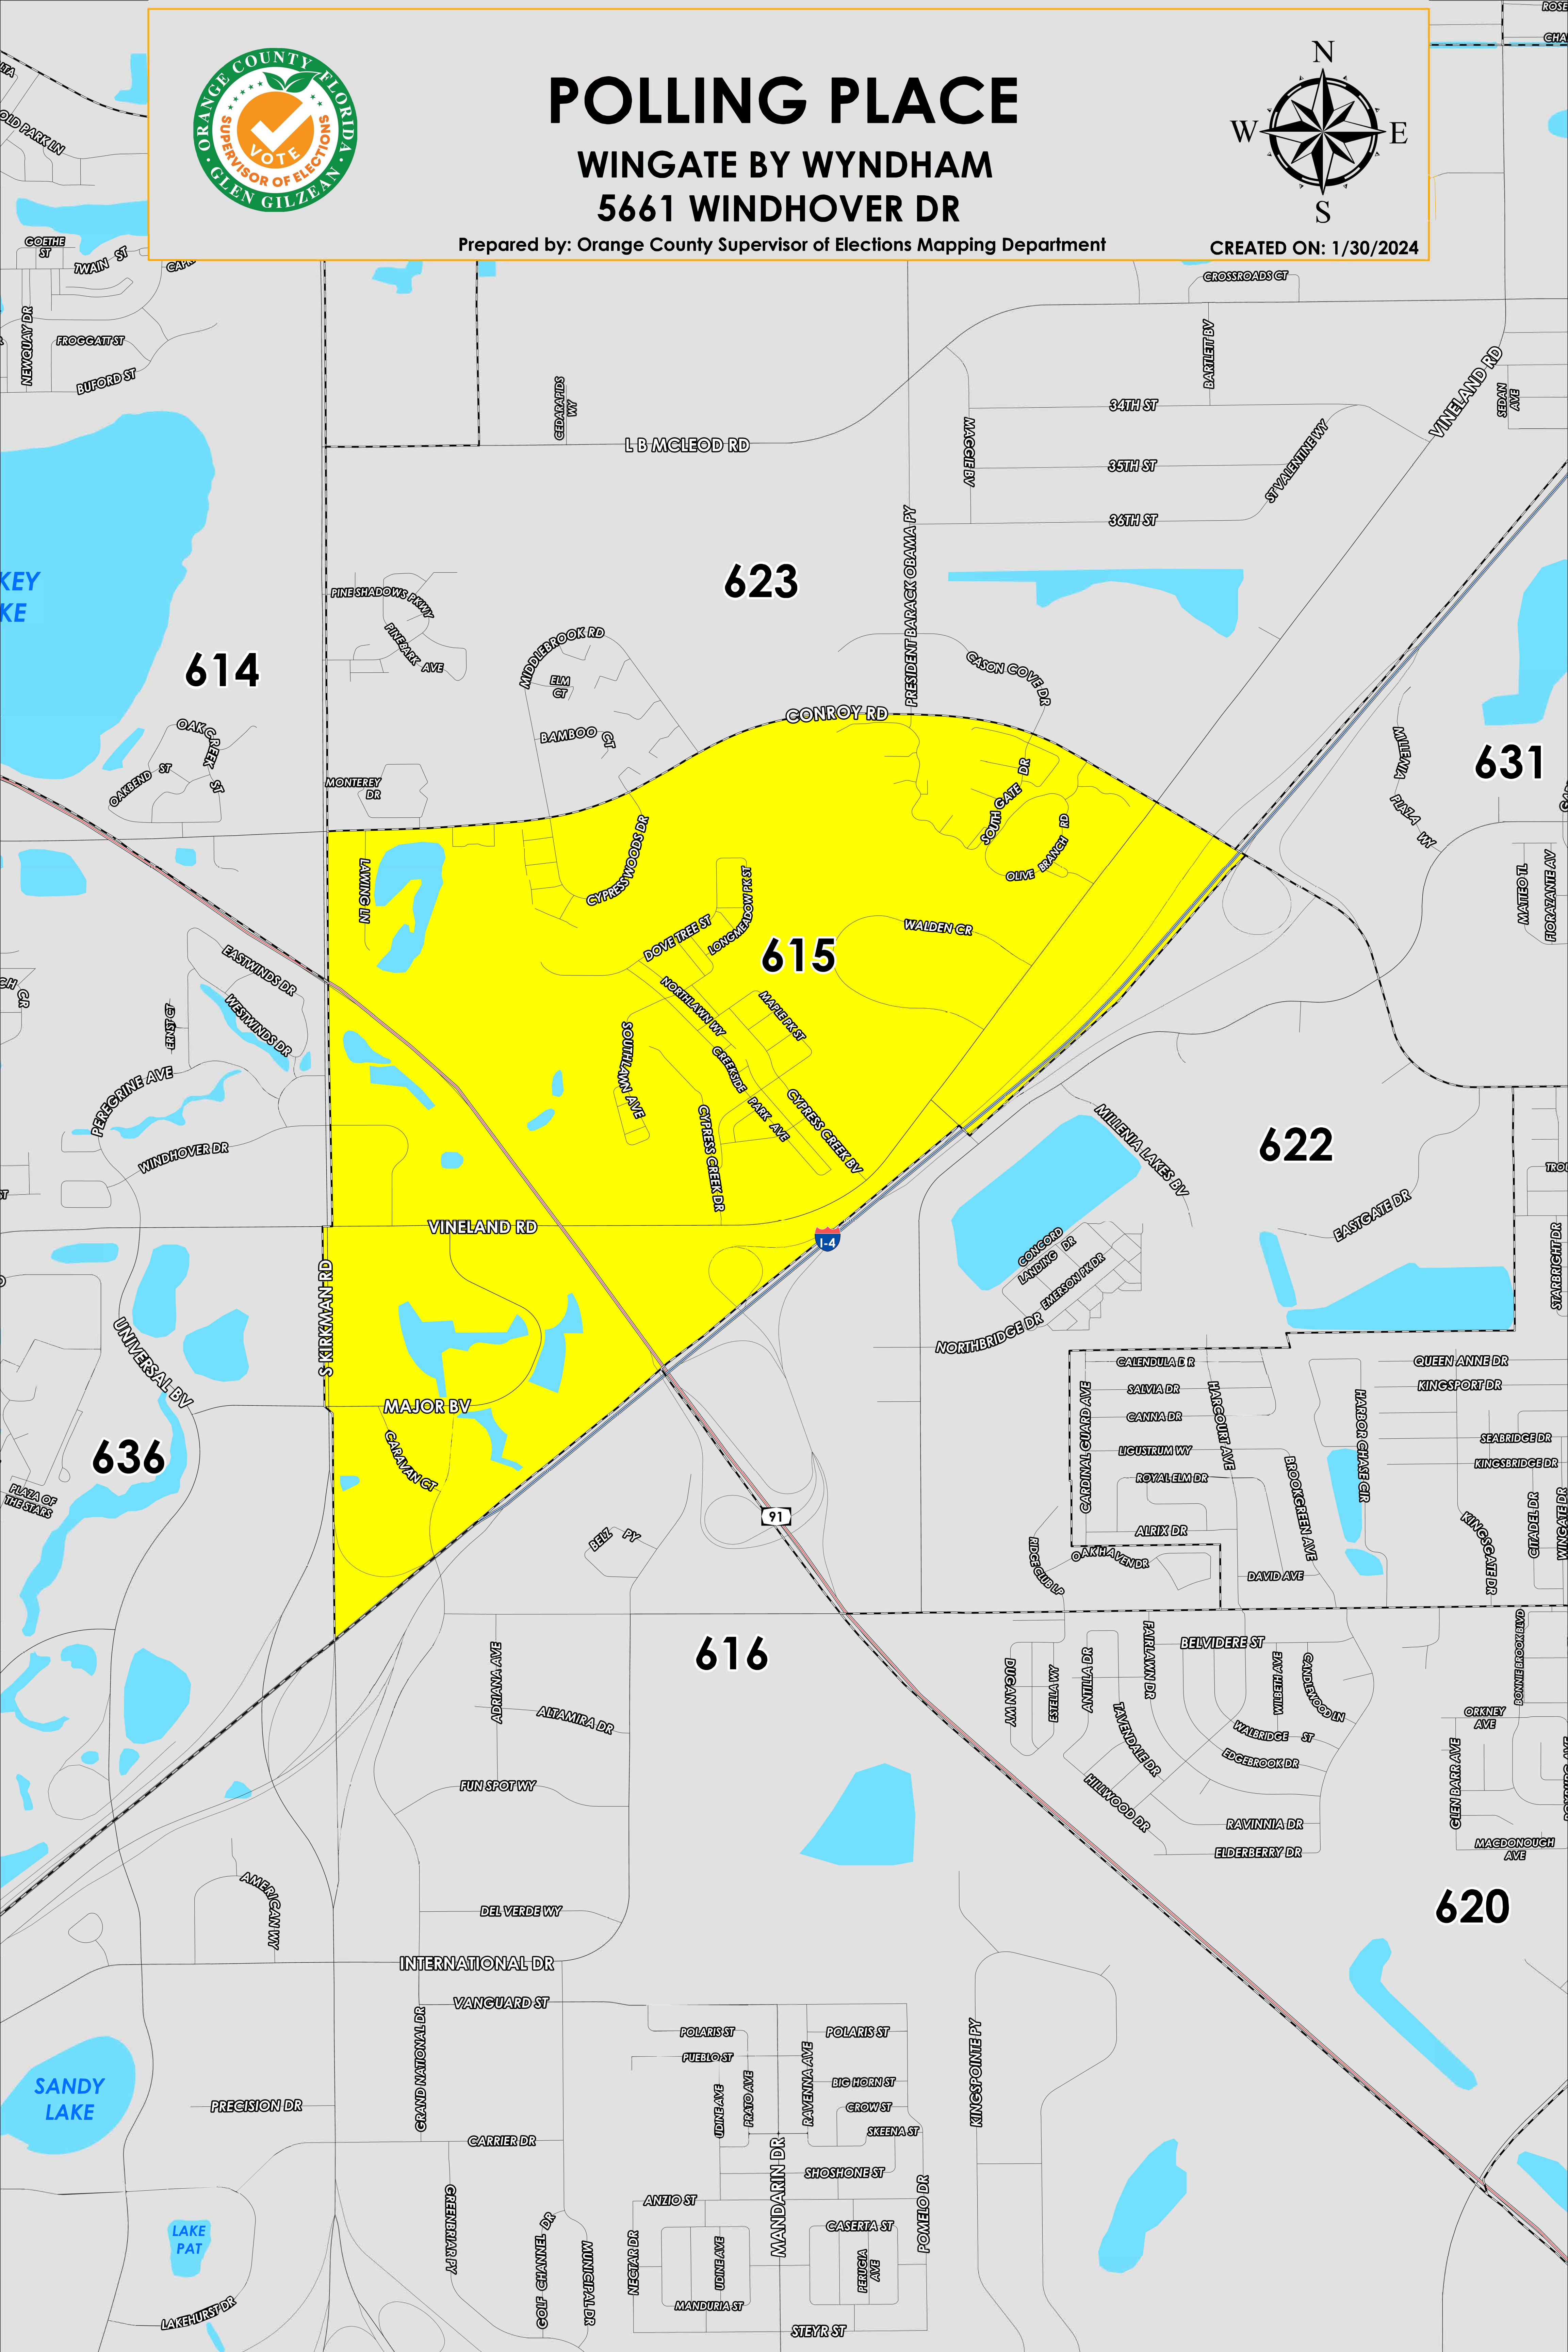

POLLING PLACE

WINGATE BY WYNDHAM

5661 WINDHOVER DR

Prepared by: Orange County Supervisor of Elections Mapping Department

CREATED ON: 1/30/2024

614

623

631

615

622

636

616

620

The Polling Place for Precinct 615 is Wingate By Wyndham at 5661 Windhover Drive.

Precinct 615 (2024) northern boundary follows Conroy Road. The western boundary follows along South Kirkman Road. The southern boundary follows Interstate 4 and continues along the eastern boundary.