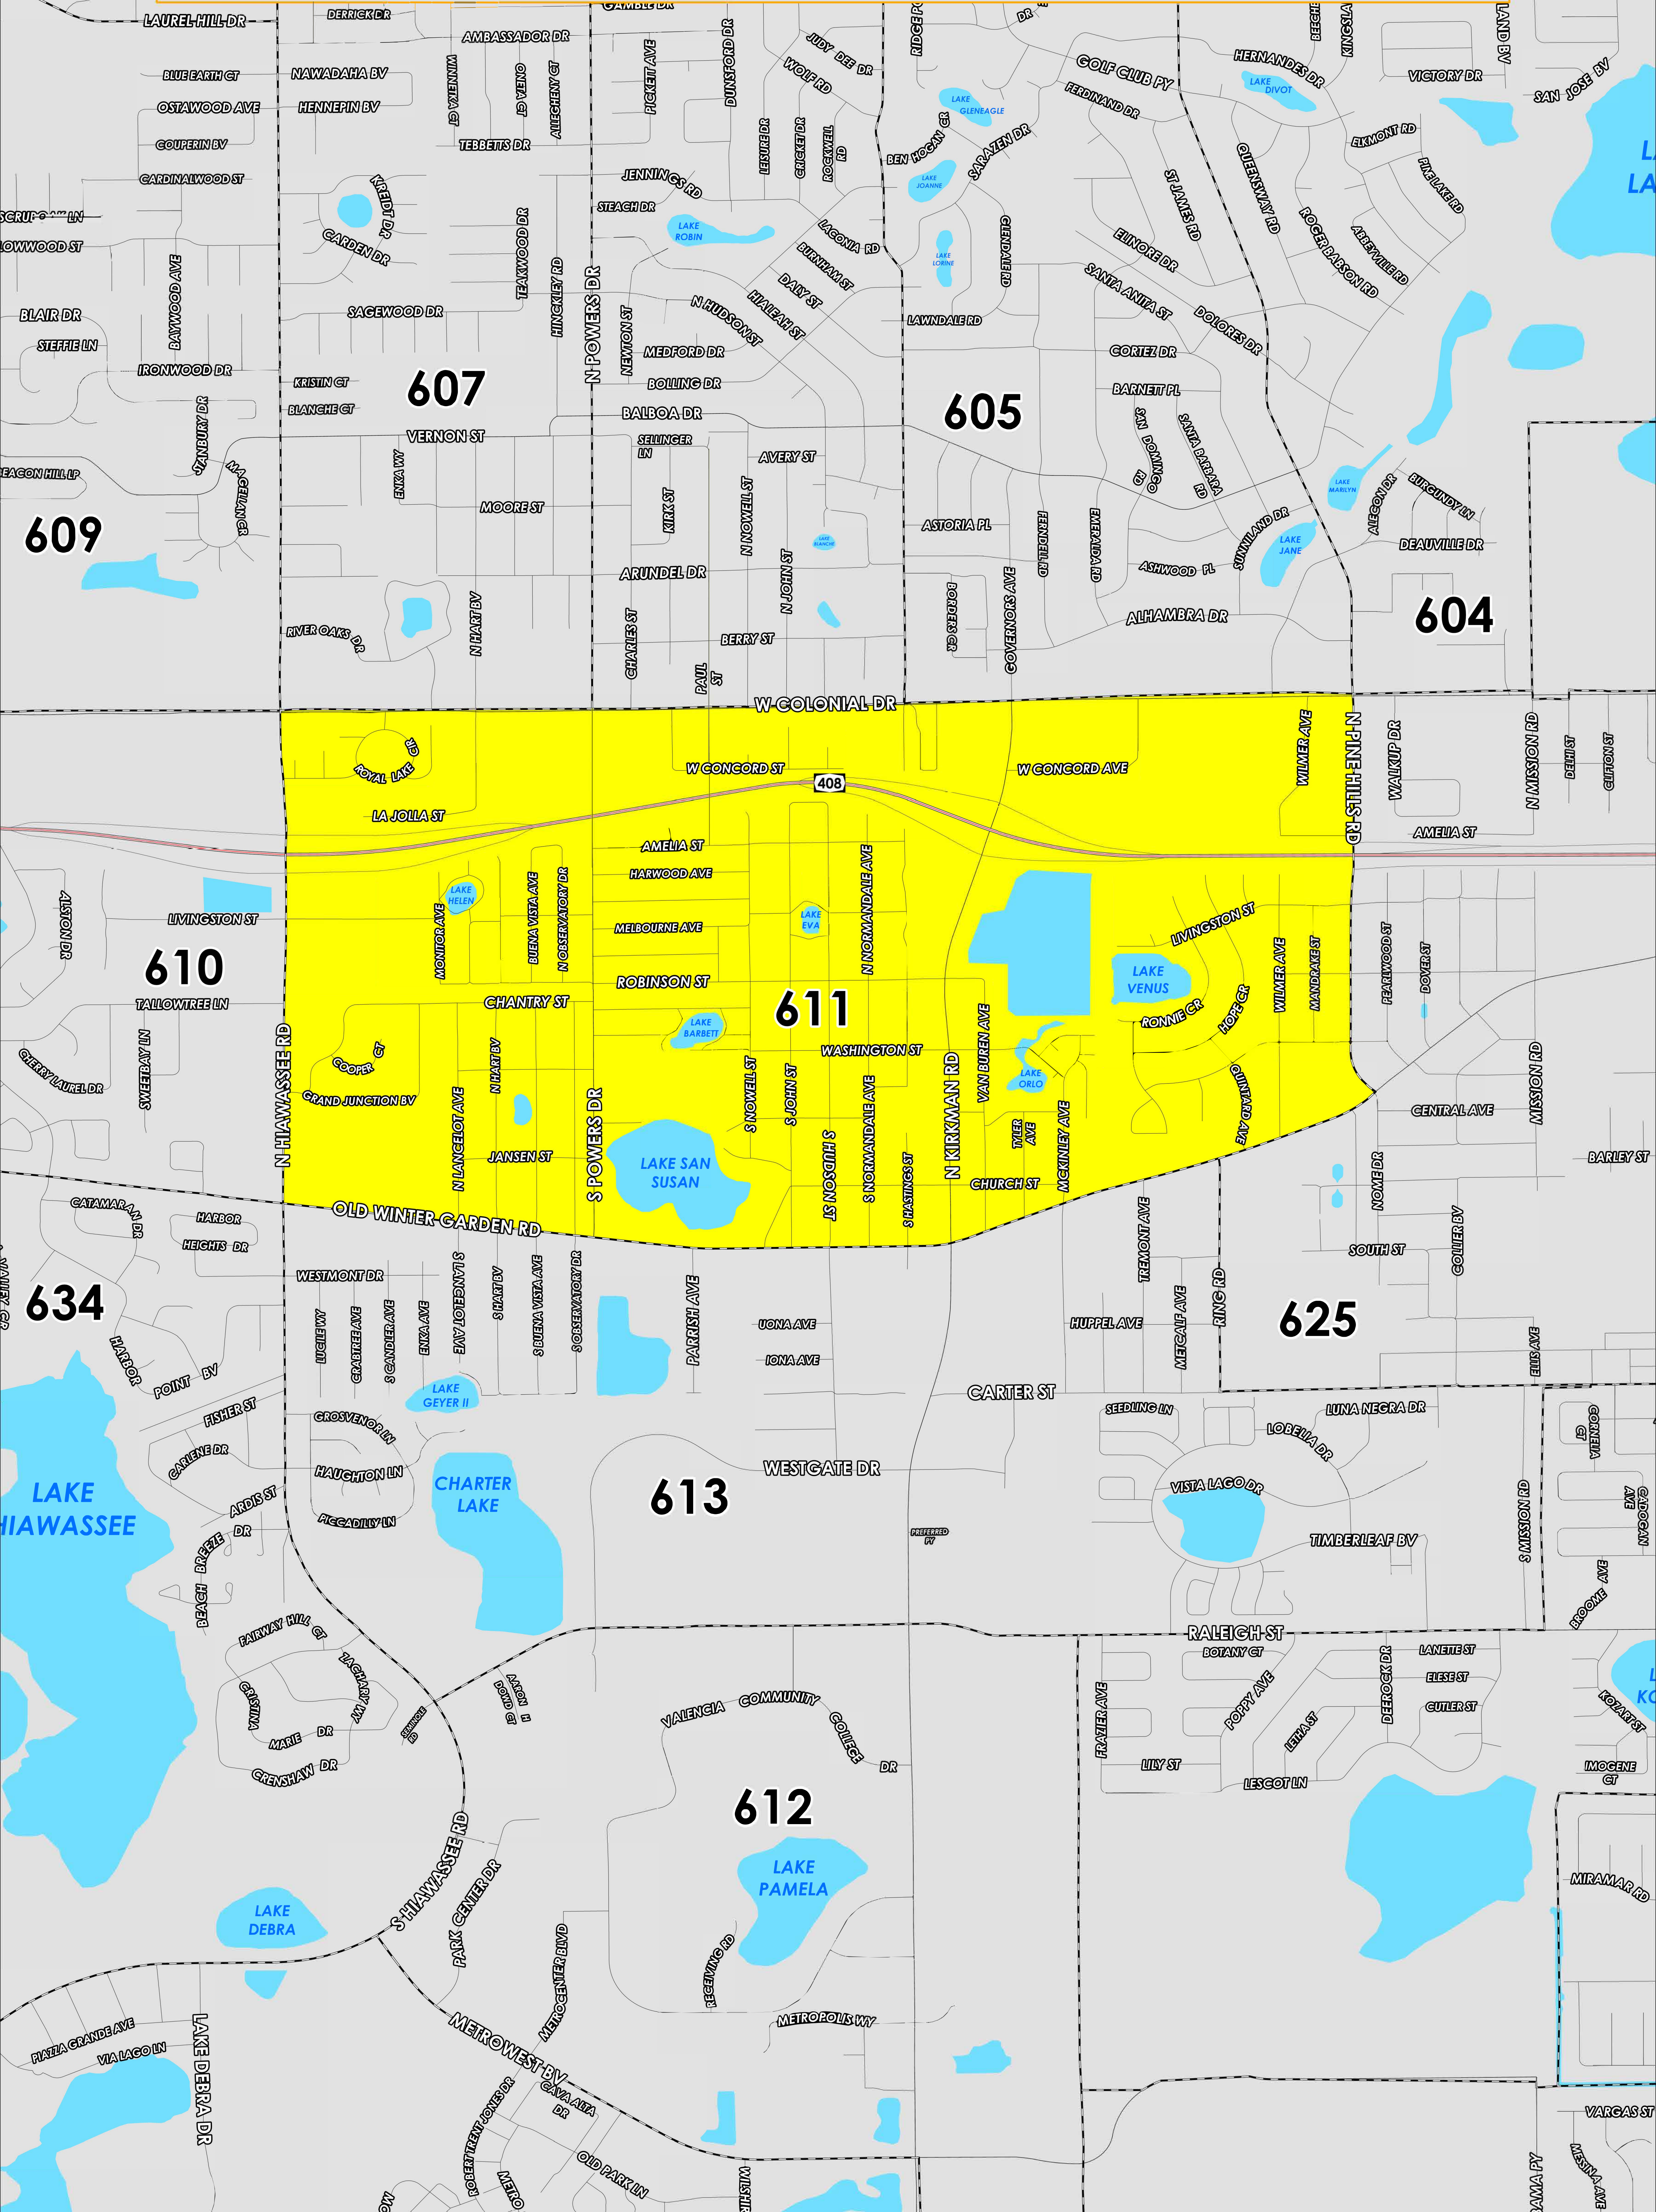

POLLING PLACE

ORLO VISTA CHAMBER OF COMMERCE

38 S HASTINGS ST

Prepared by: Orange County Supervisor of Elections Mapping Department

CREATED ON: 1/29/2024

The Polling Place for Precinct 611 is Orlo Vista Chamber Of Commerce at 38 S Hastings Street.

Precinct 611 (2024) northern boundary follows West Colonial Drive. The western boundary follows South Hiawassee Road. The southern boundary follows Old Winder Garden Road. The eastern boundary follows North Pine Hills Road.

Precinct 611 contains a sub precinct of:

611S is with district assignments of U.S. Congress 10, State Senate 15, State House 41, County Commission 6, and School Board 5.

For more detailed views of other county and municipal precincts, [visit the District and Precinct Maps page](#). For more information about precinct boundaries, contact the [Orange County Supervisor of Elections office](#)

This map was produced by the Orange County Supervisor of Elections Mapping Department. Additional voter information can be found [on our website](#).