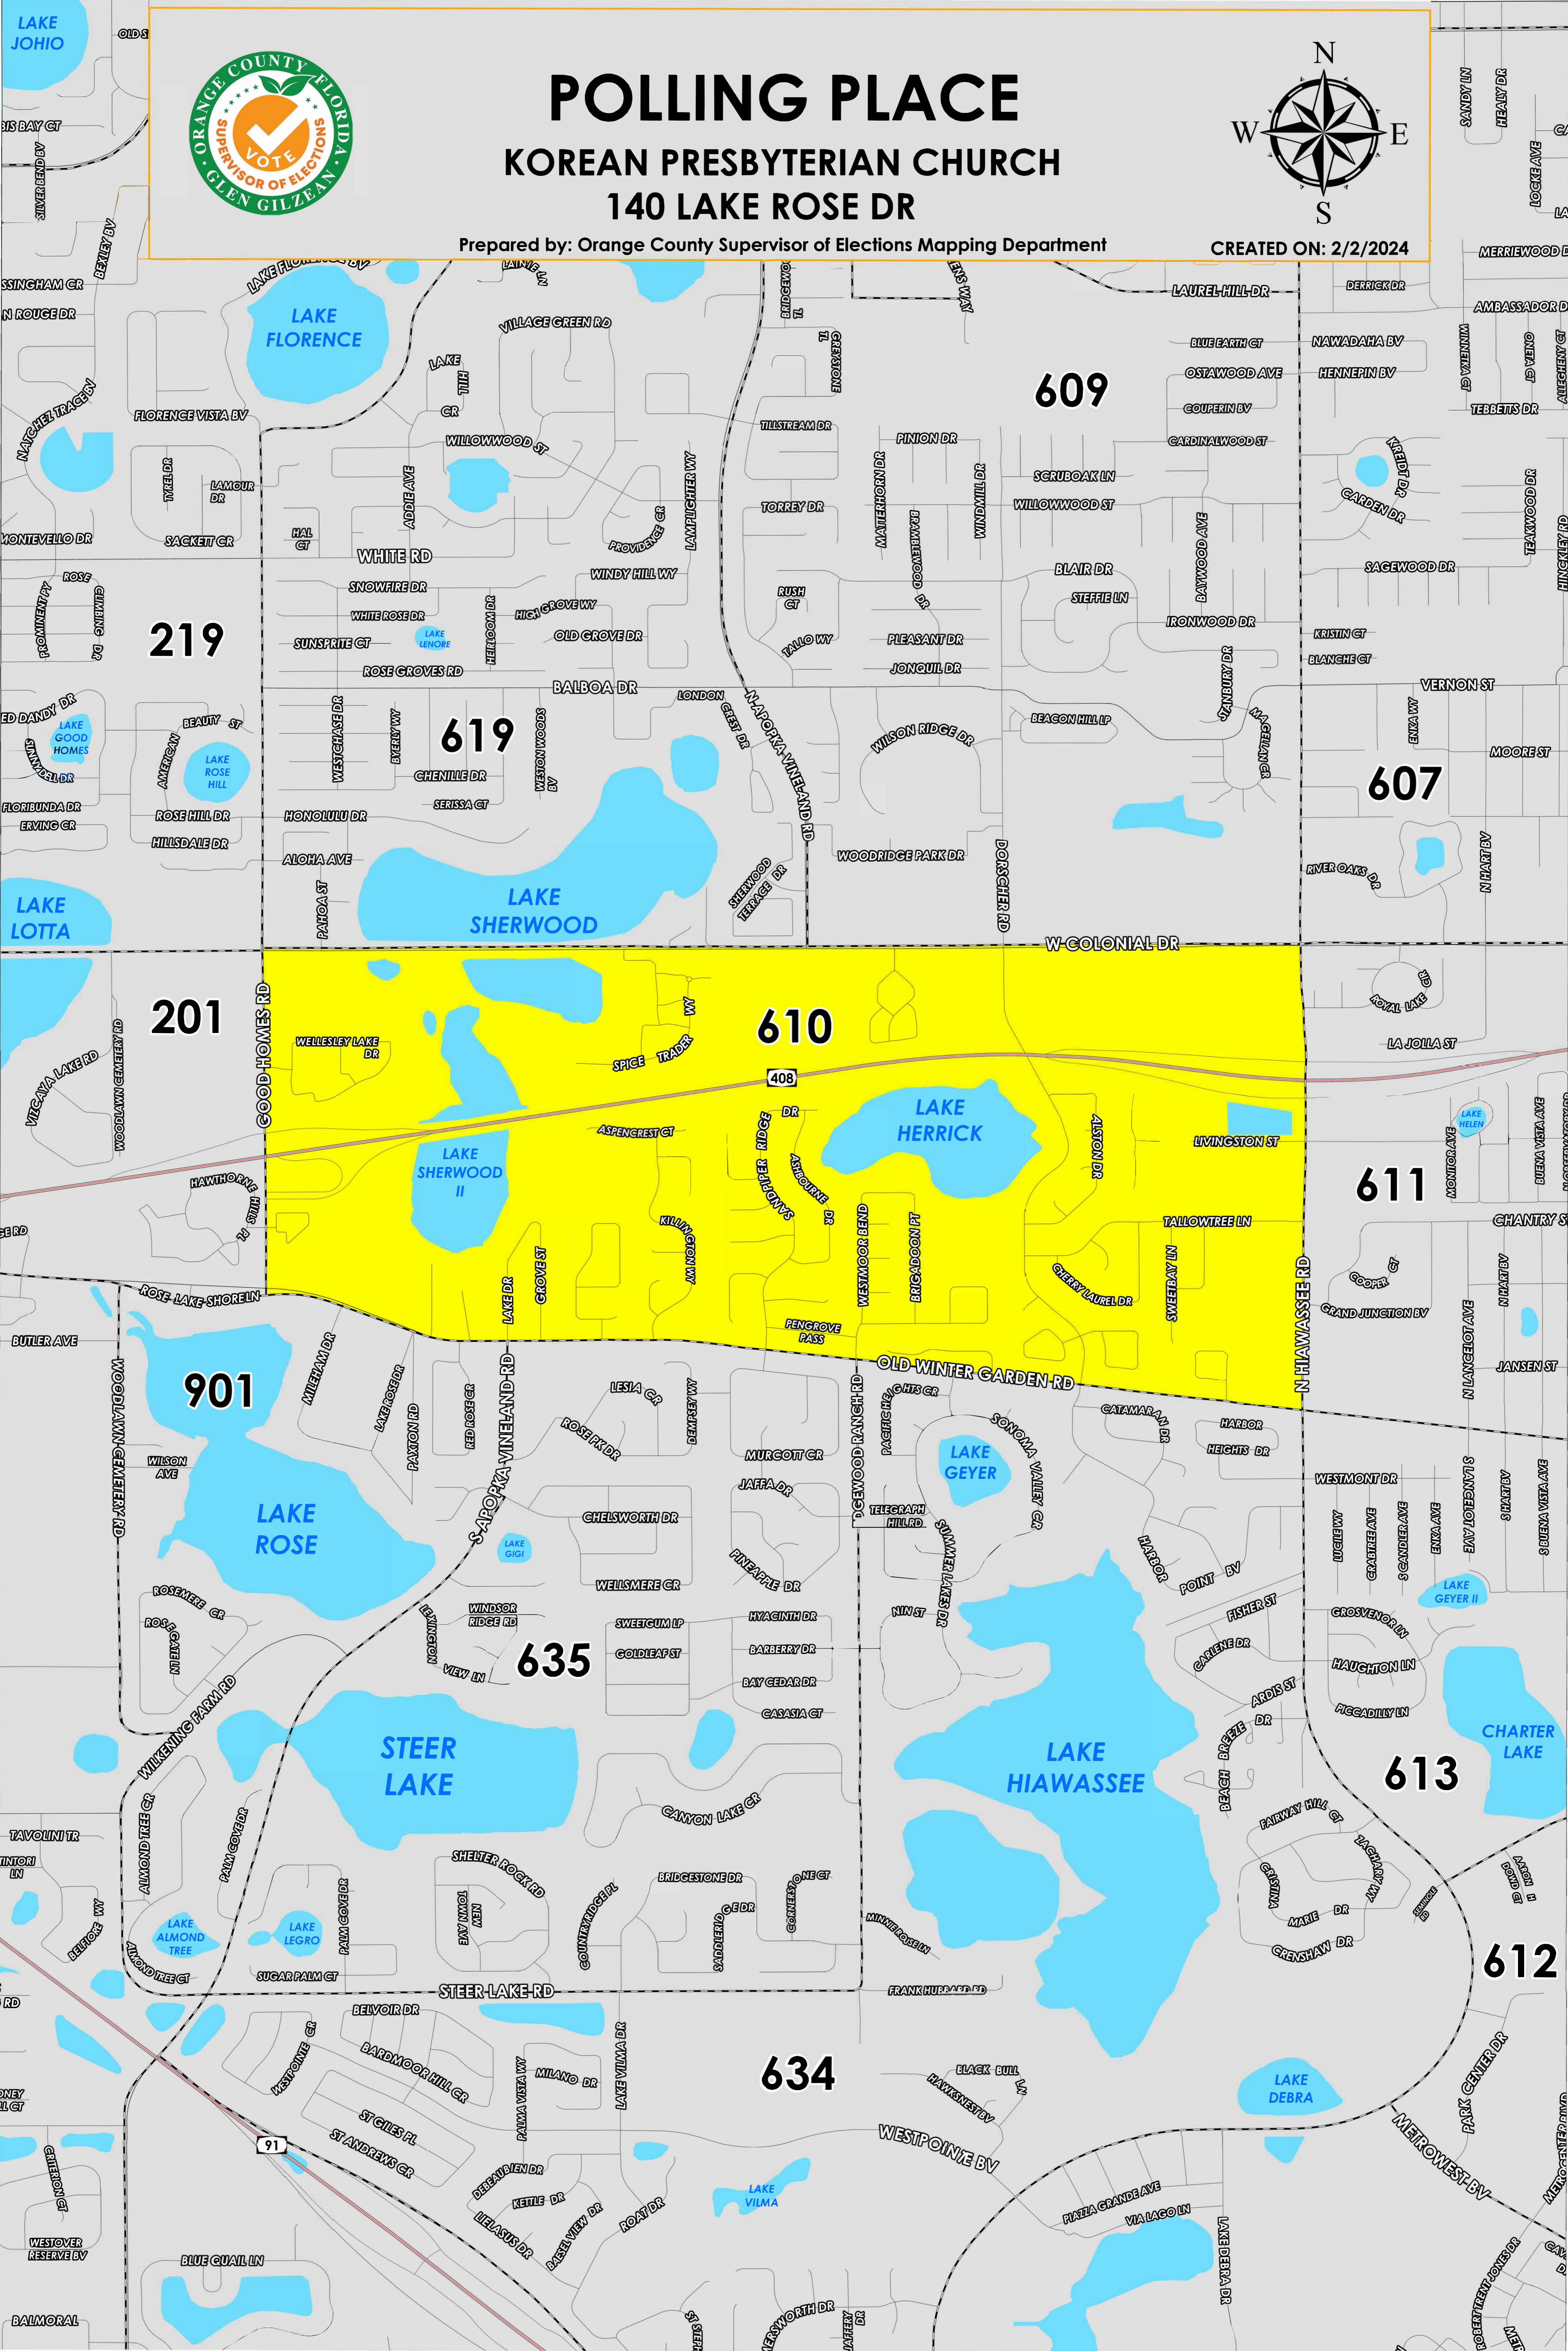

# POLLING PLACE

## KOREAN PRESBYTERIAN CHURCH

### 140 LAKE ROSE DR

Prepared by: Orange County Supervisor of Elections Mapping Department

CREATED ON: 2/2/2024

The Polling Place for Precinct 610 is Korean Presbyterian Church at 140 Lake Rose Dr.

Precinct 610 (2024) northern boundary follows West Colonial Drive. The western boundary follows Good Homes Road. The southern boundary follows along Old Winder Garden Road. The eastern boundary follows South Hiawassee Road.