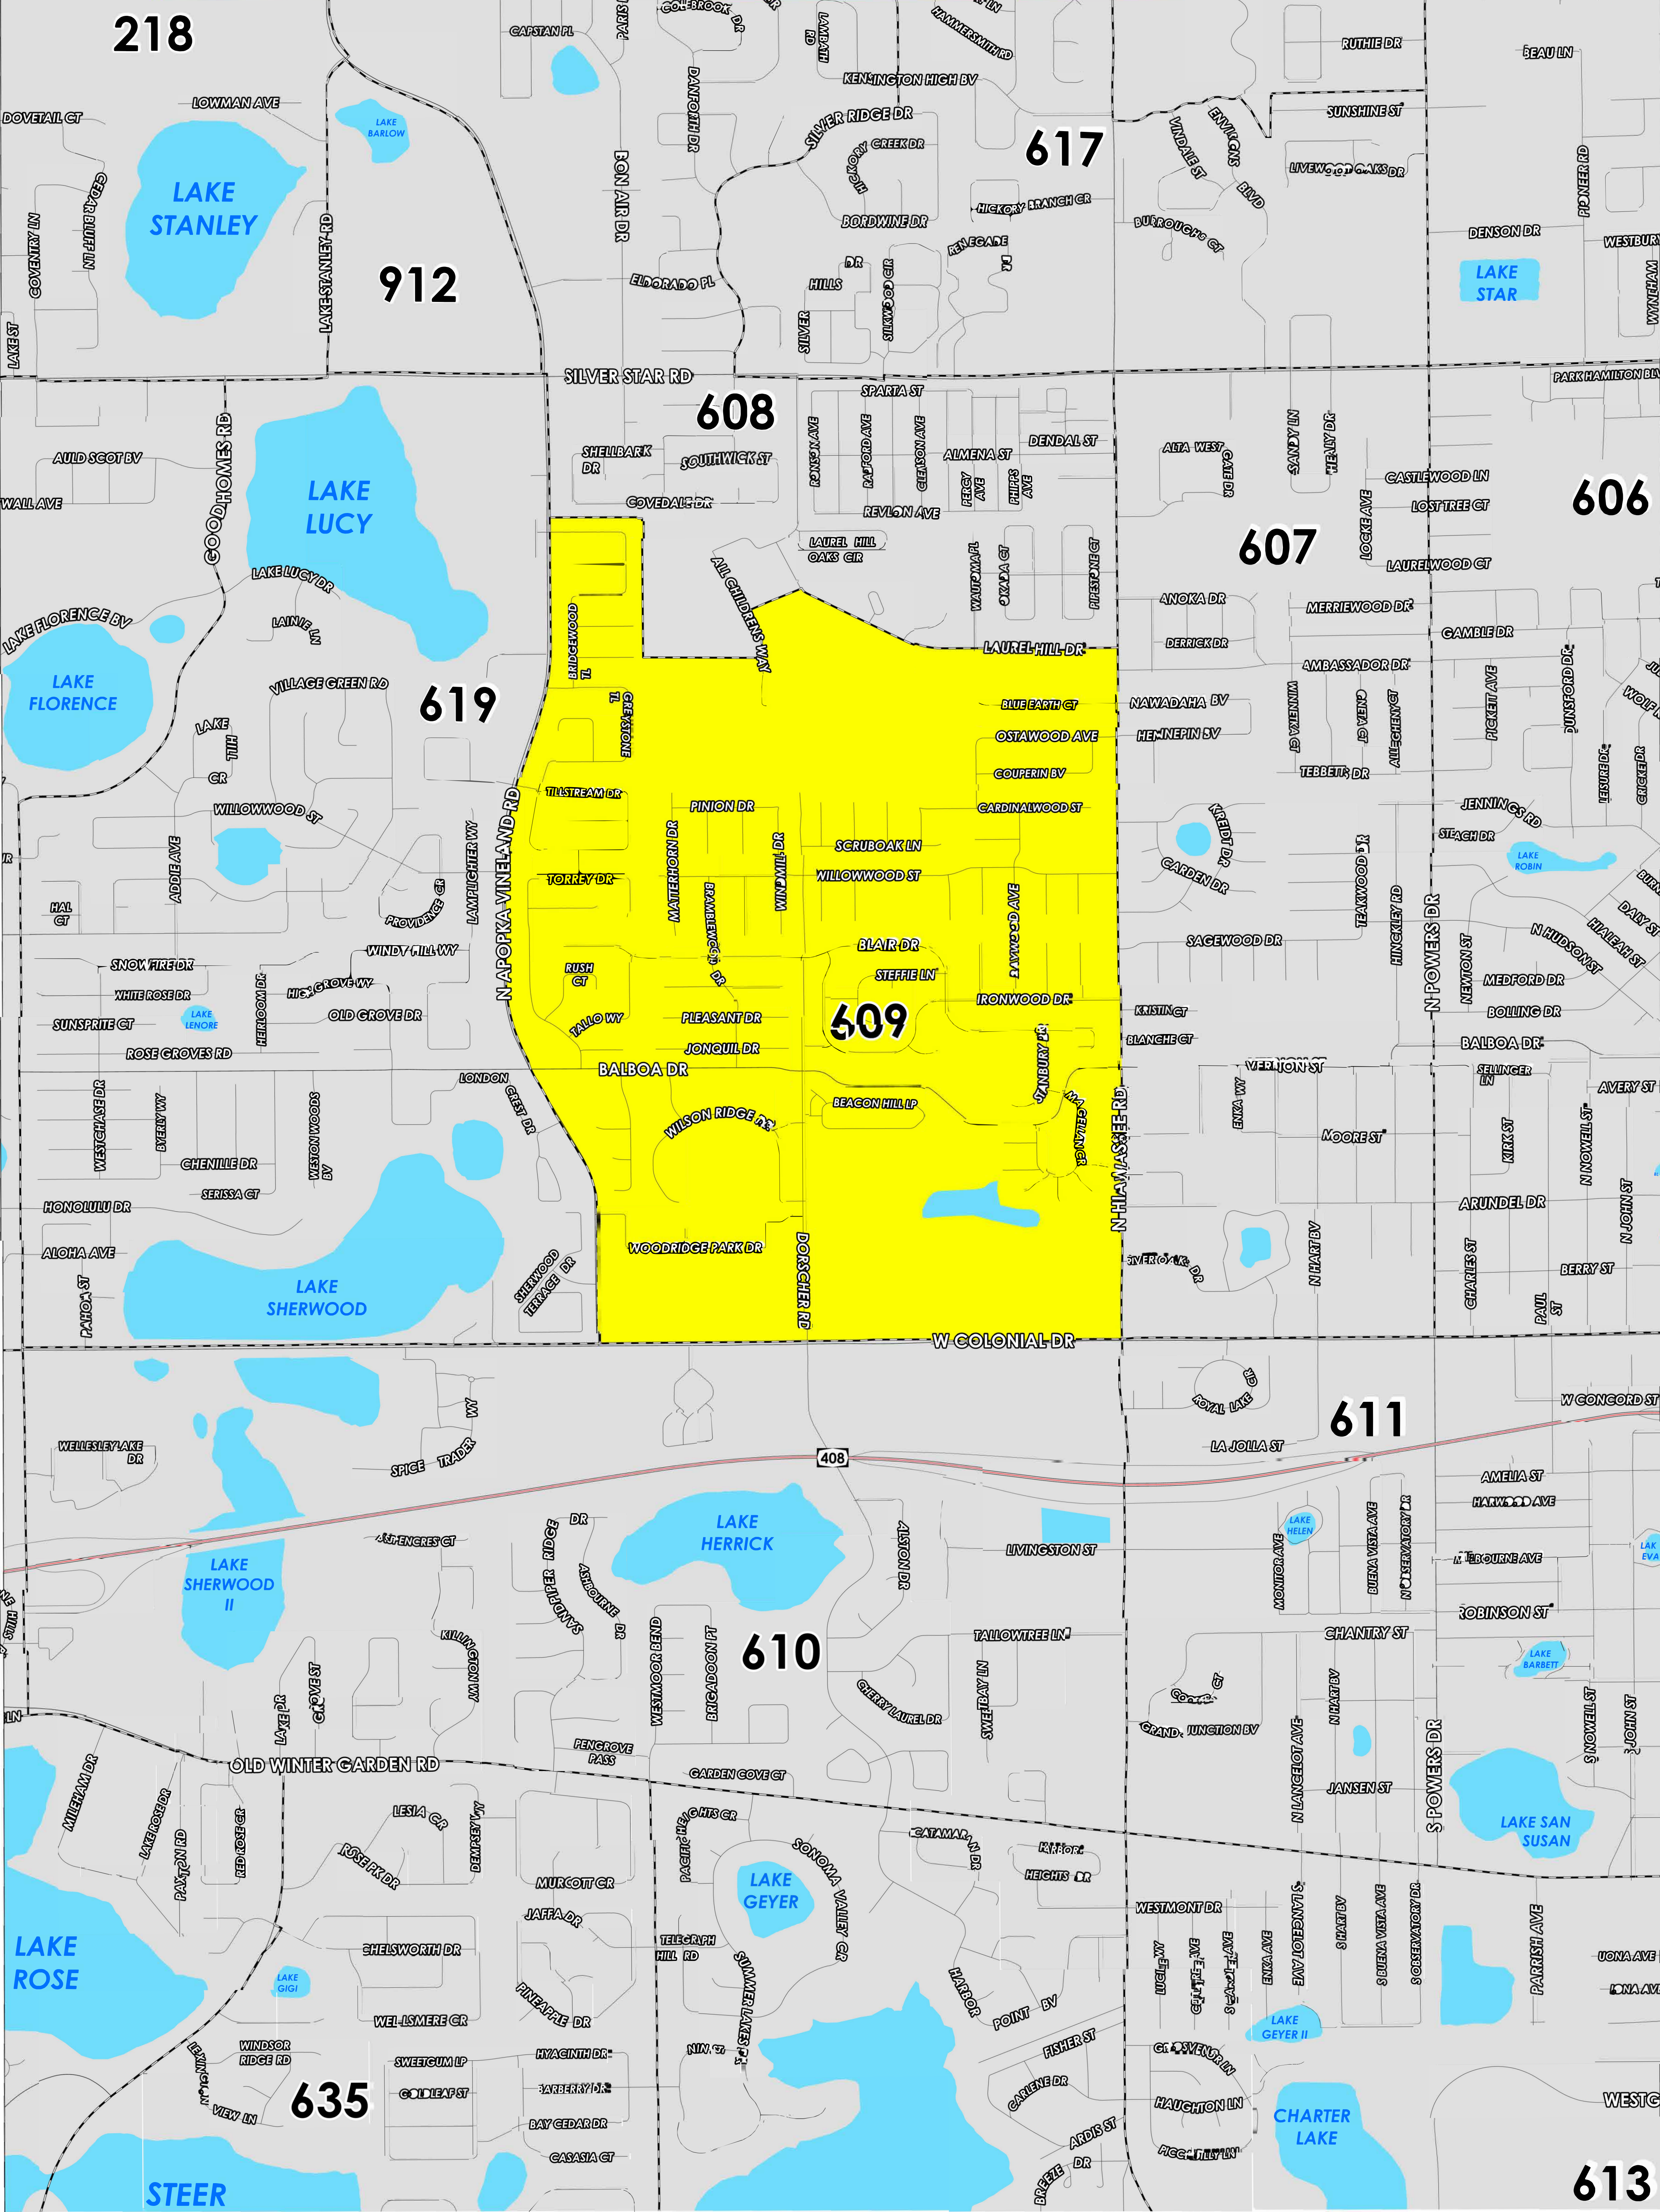

# POLLING PLACE

### 7351 WOODRIDGE PARK DR

Prepared by: Orange County Supervisor of Elections Mapping Department

CREATED ON: 1/29/2024

The Polling Place for Precinct 609 is Woodridge Apartments at 7351 Woodridge Park Drive.

Precinct 609 (2024) northern boundary follows a combination of Laurel Hill Drive, All Childrens Way and parallel north of Greytwig Lane. The western boundary follows along Apopka Vineland Road. The southern boundary follows West Colonial Drive. The eastern boundary follows North Hiawassee Road.