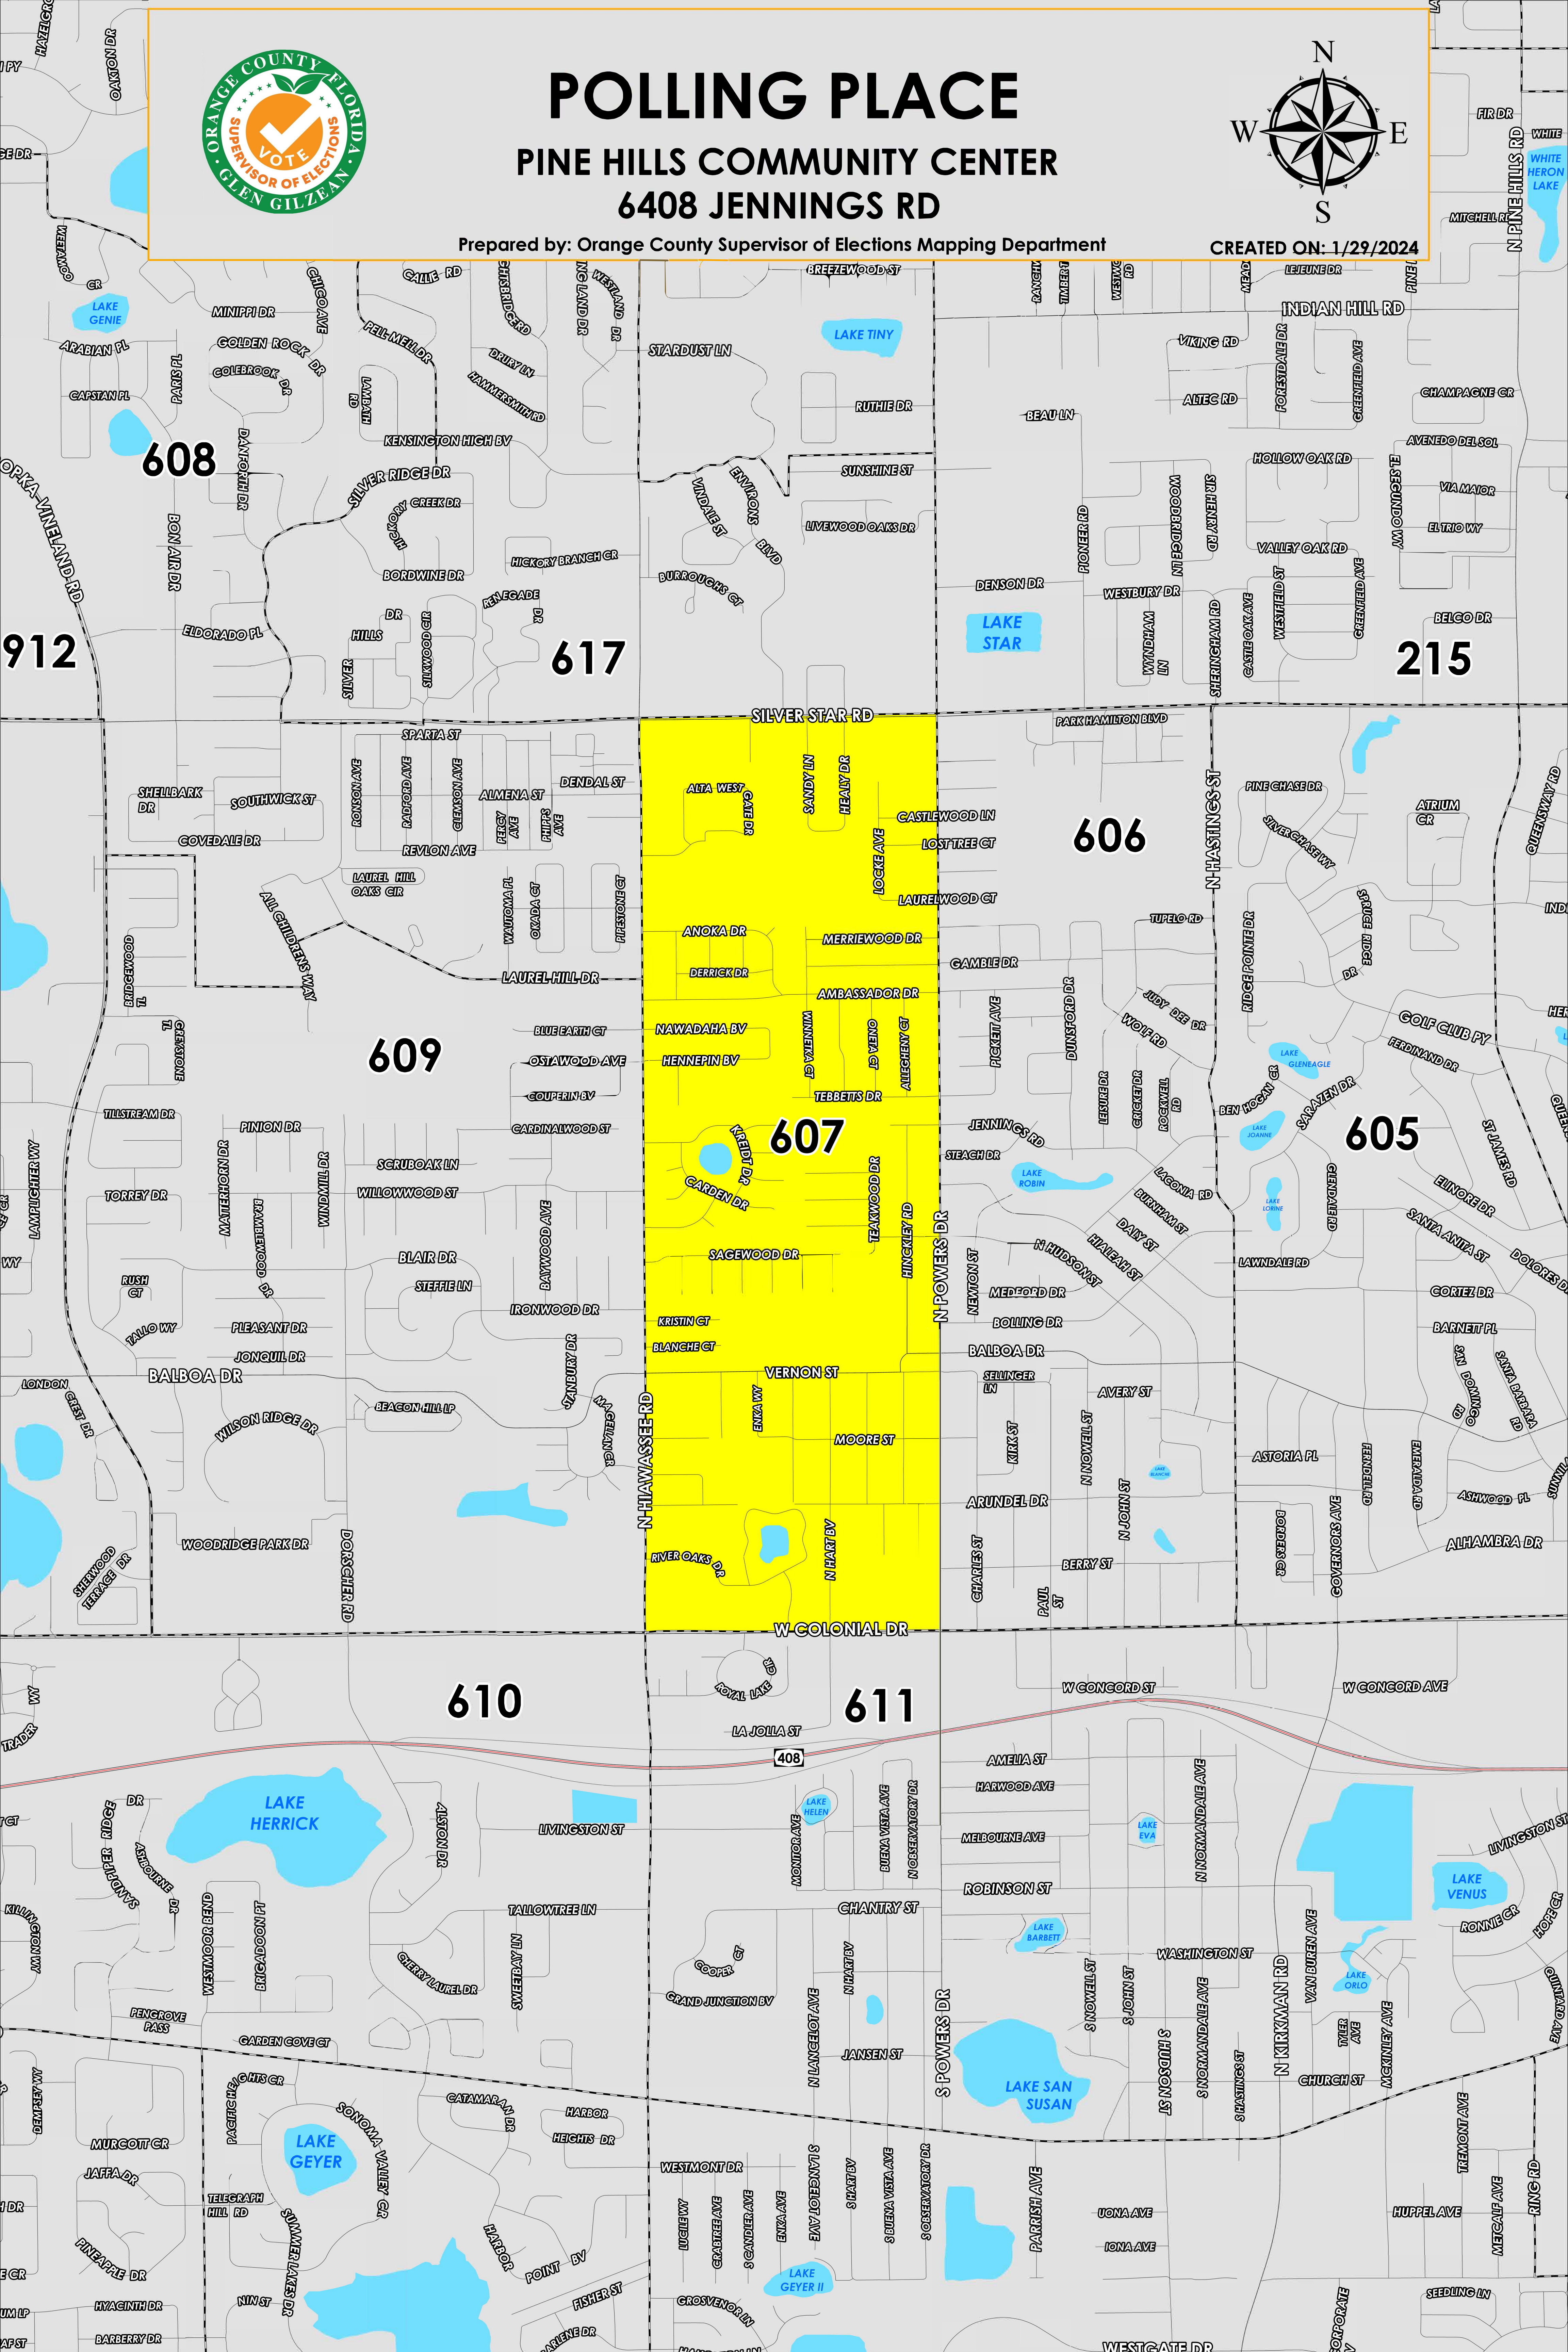

POLLING PLACE

PINE HILLS COMMUNITY CENTER

6408 JENNINGS RD

Prepared by: Orange County Supervisor of Elections Mapping Department

CREATED ON: 1/29/2024

The Polling Place for Precinct 607 is Pine Hills Community Center at 6408 Jennings Road.

Precinct 607 (2024) northern boundary follows along Silver Star Road. The western boundary follows North Hiawassee Road. The southern boundary follows West Colonial Drive. The eastern boundary follows North Powers Drive.