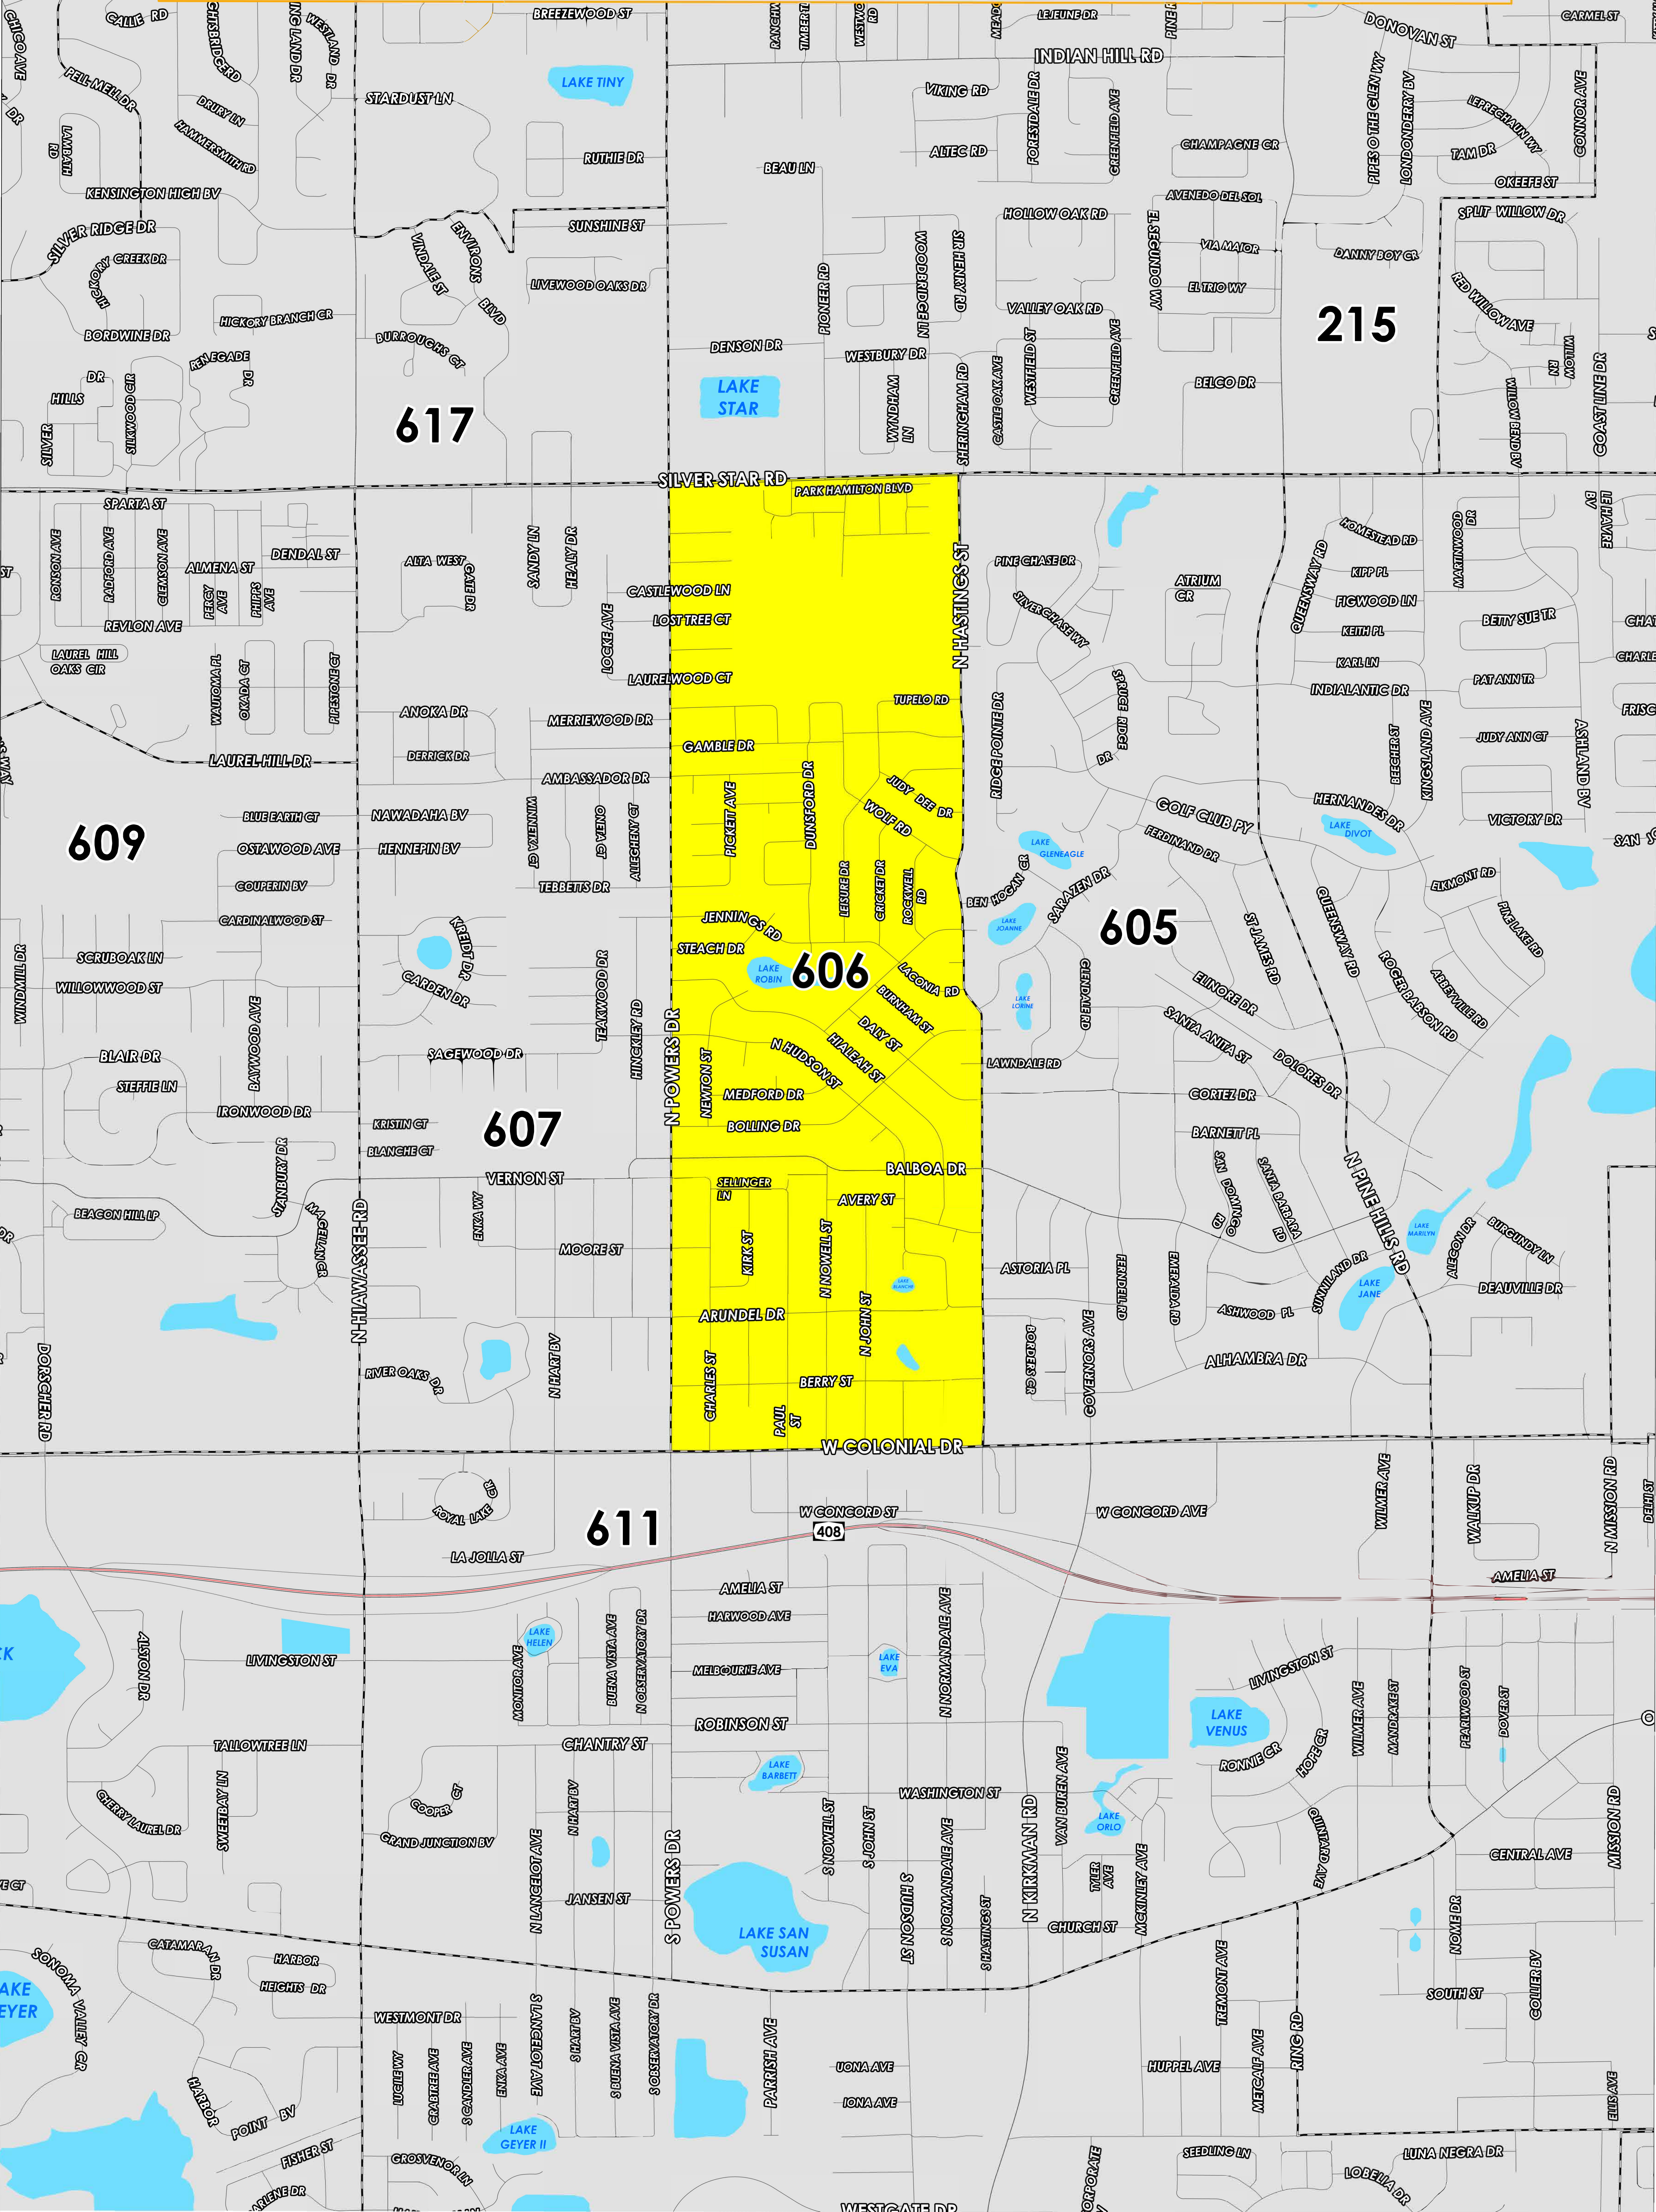

# POLLING PLACE

## THE KINDOM CHURCH

### 800 N PINE HILLS RD

Prepared by: Orange County Supervisor of Elections Mapping Department

CREATED ON: 1/29/2024

The Polling Place for Precinct 606 is The Kingdom Church is 800 N Pine Hills Road.

Precinct 606 (2024) northern boundary follows along Silver Star Road. The western boundary follows North Power Drive. The southern boundary follows West Colonial Drive. The eastern boundary follows North Hastings Street.