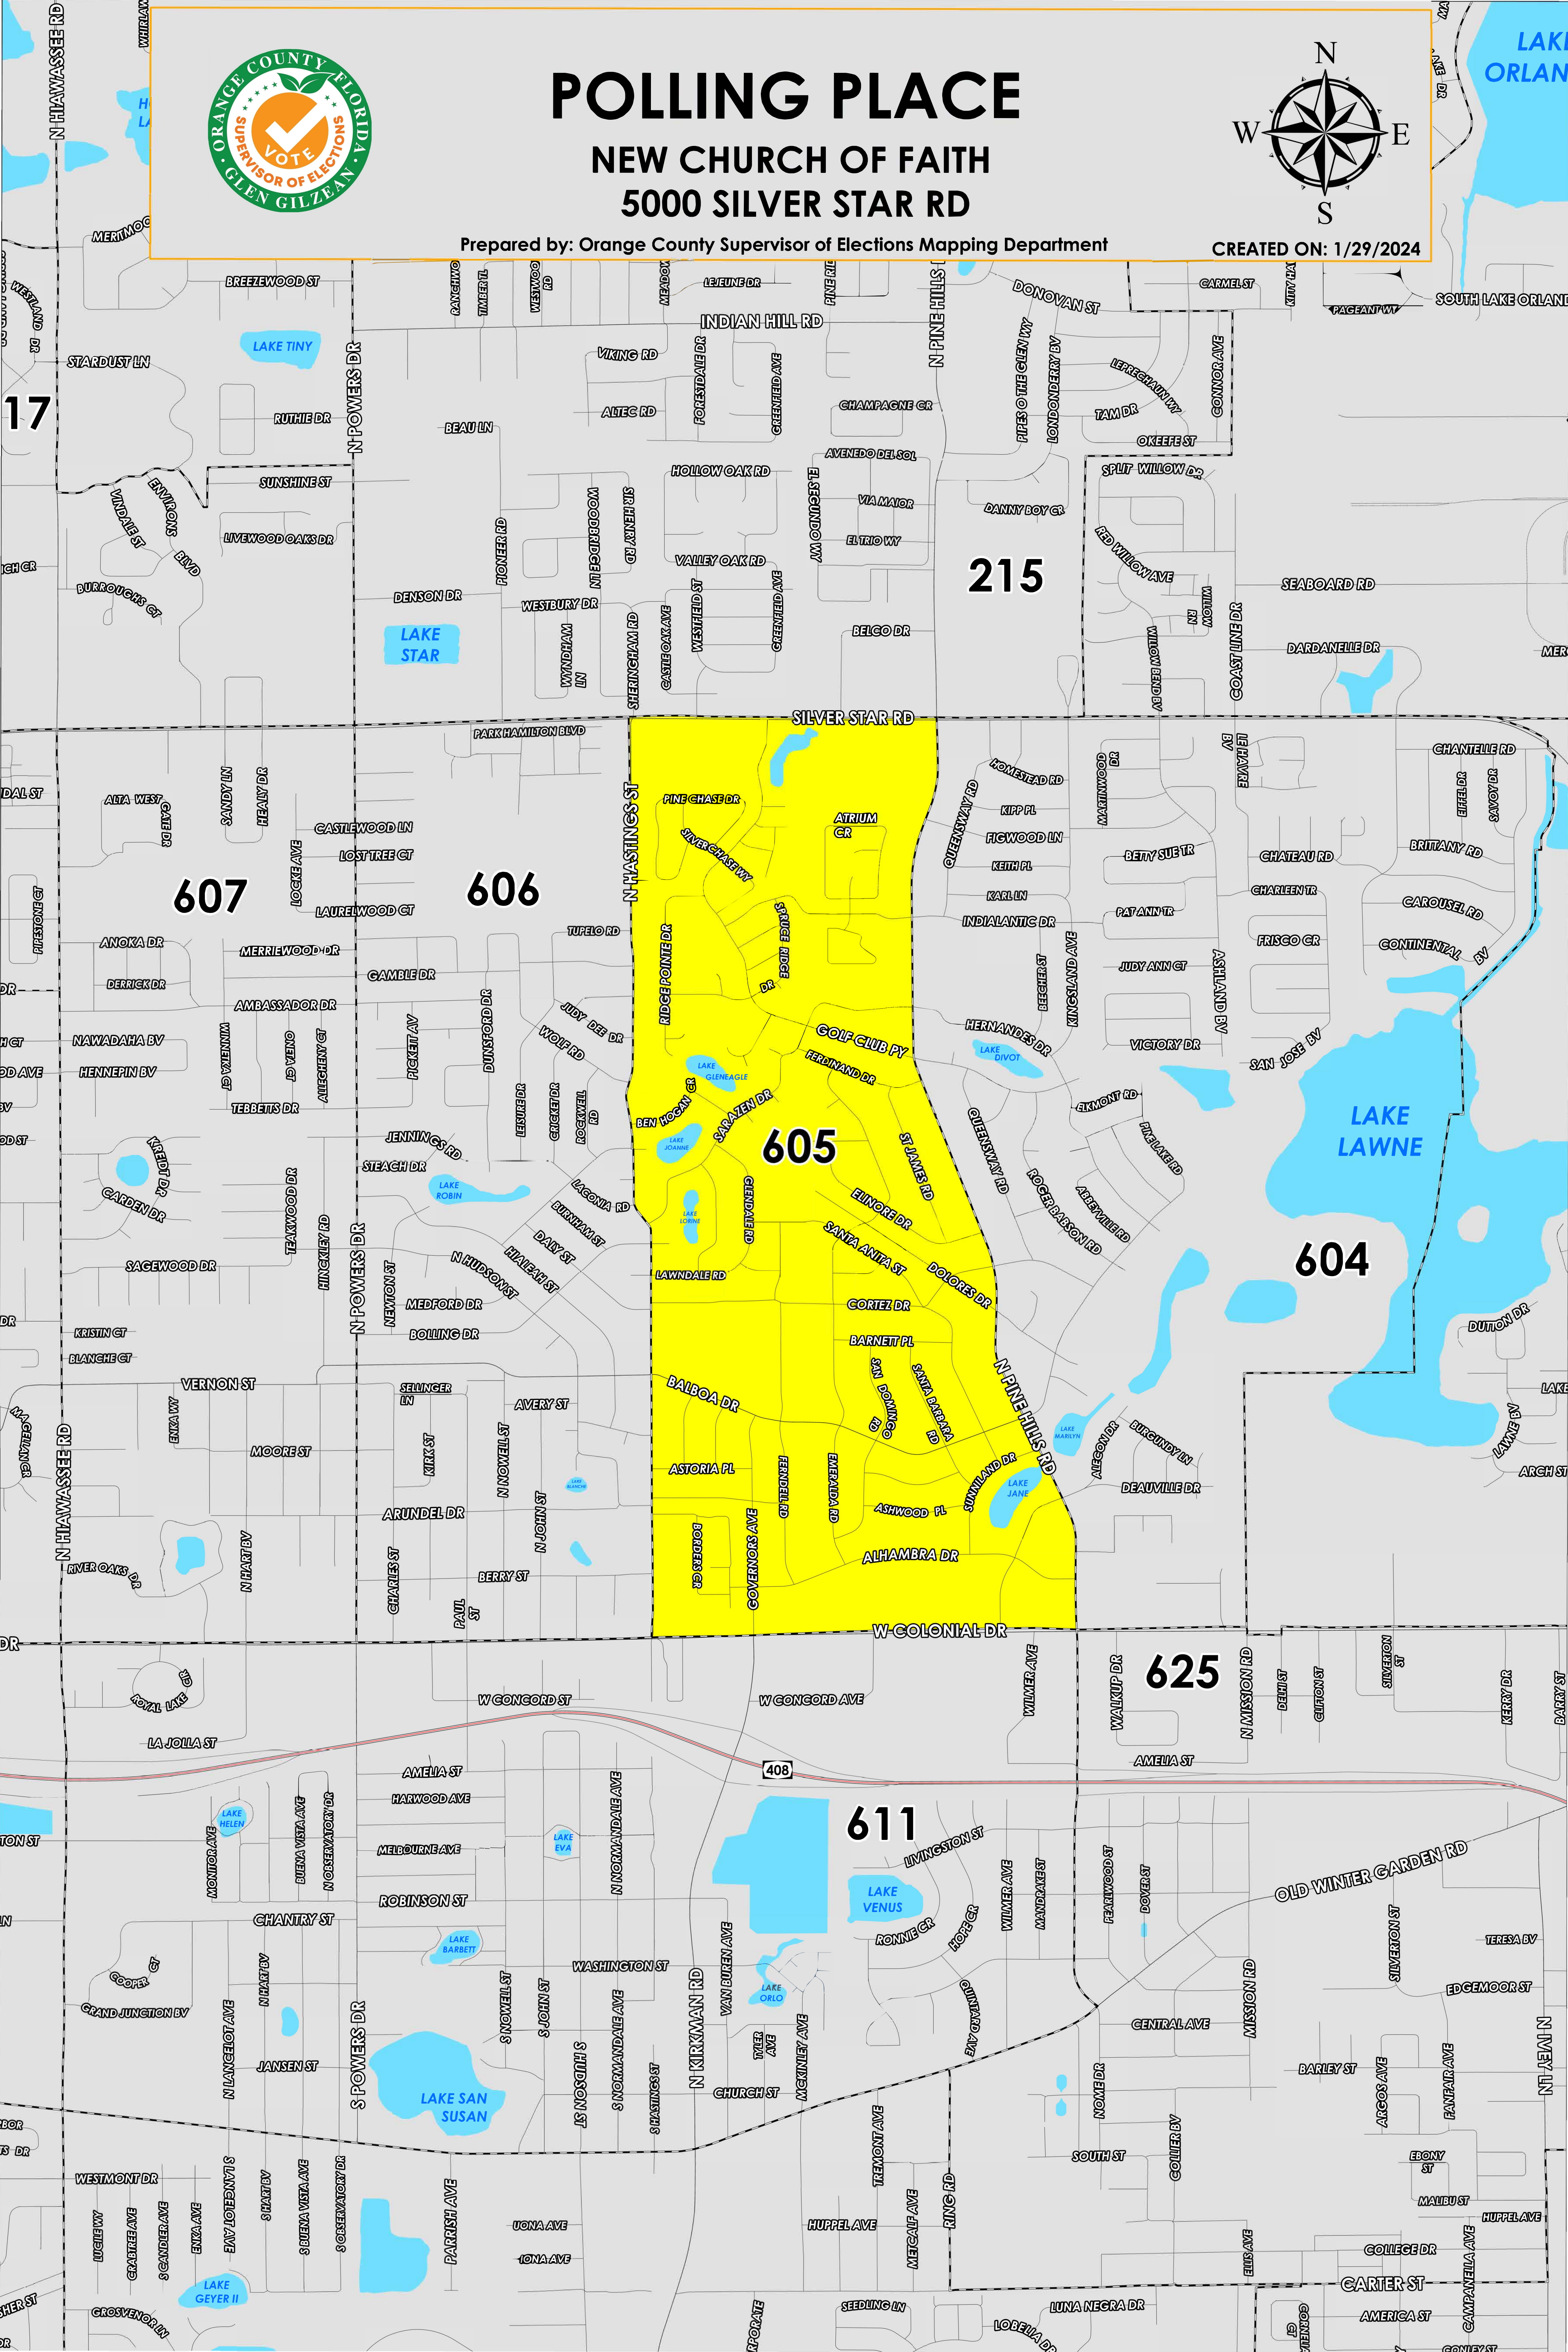

POLLING PLACE

NEW CHURCH OF FAITH

5000 SILVER STAR RD

Prepared by: Orange County Supervisor of Elections Mapping Department

CREATED ON: 1/29/2024

The Polling Place for Precinct 605 is New Church of Faith at 5000 Silver Star Road.

Precinct 605 (2024) northern boundary follows along Silver Star Road. The western boundary follows North Hastings Street. The southern boundary follows West Colonial Drive. The eastern boundary follows North Pine Hills Road.