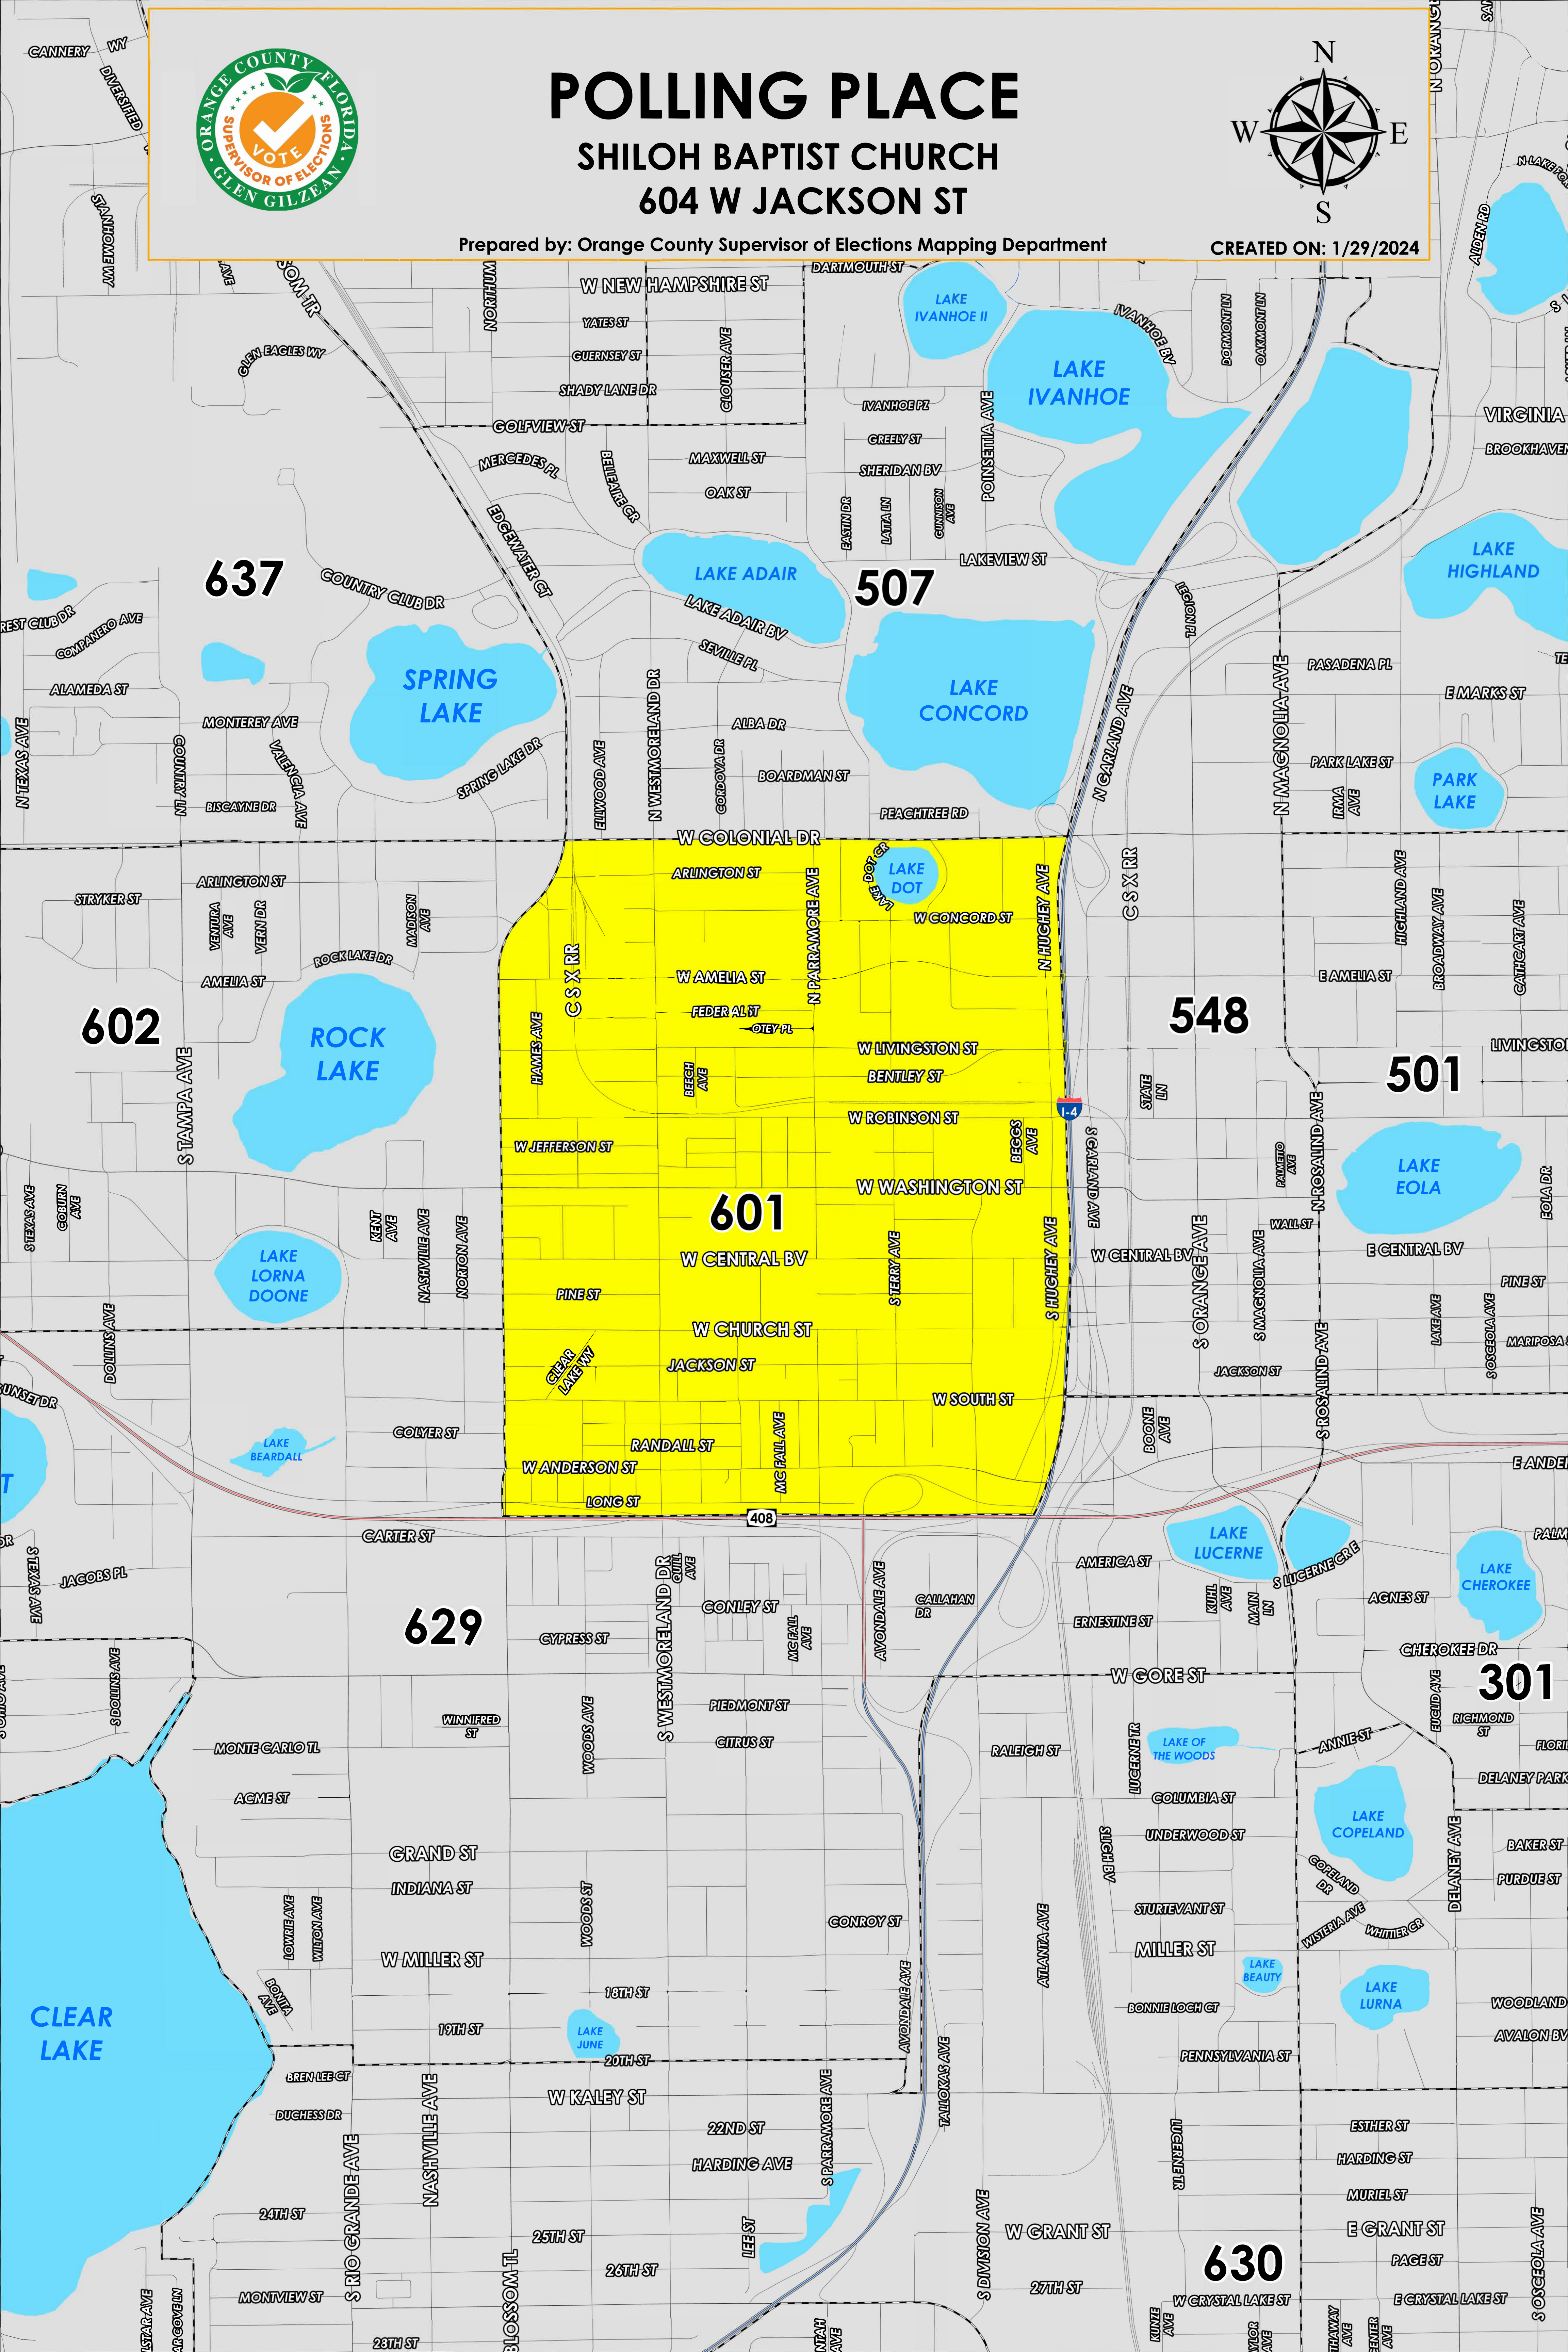

# POLLING PLACE

## SHILOH BAPTIST CHURCH

### 604 W JACKSON ST

Prepared by: Orange County Supervisor of Elections Mapping Department

CREATED ON: 1/29/2024

The Polling Place for Precinct 601 is Shiloh Baptist Church at 604 W Jackson Street.

Precinct 601 (2024) northern boundary follows West Colonial Drive. The western boundary follows along North Orange Blossom Trail and extends to South Orange Blossom Trail. The southern boundary follows along State Road 408. The eastern boundary follows Interstate 4.