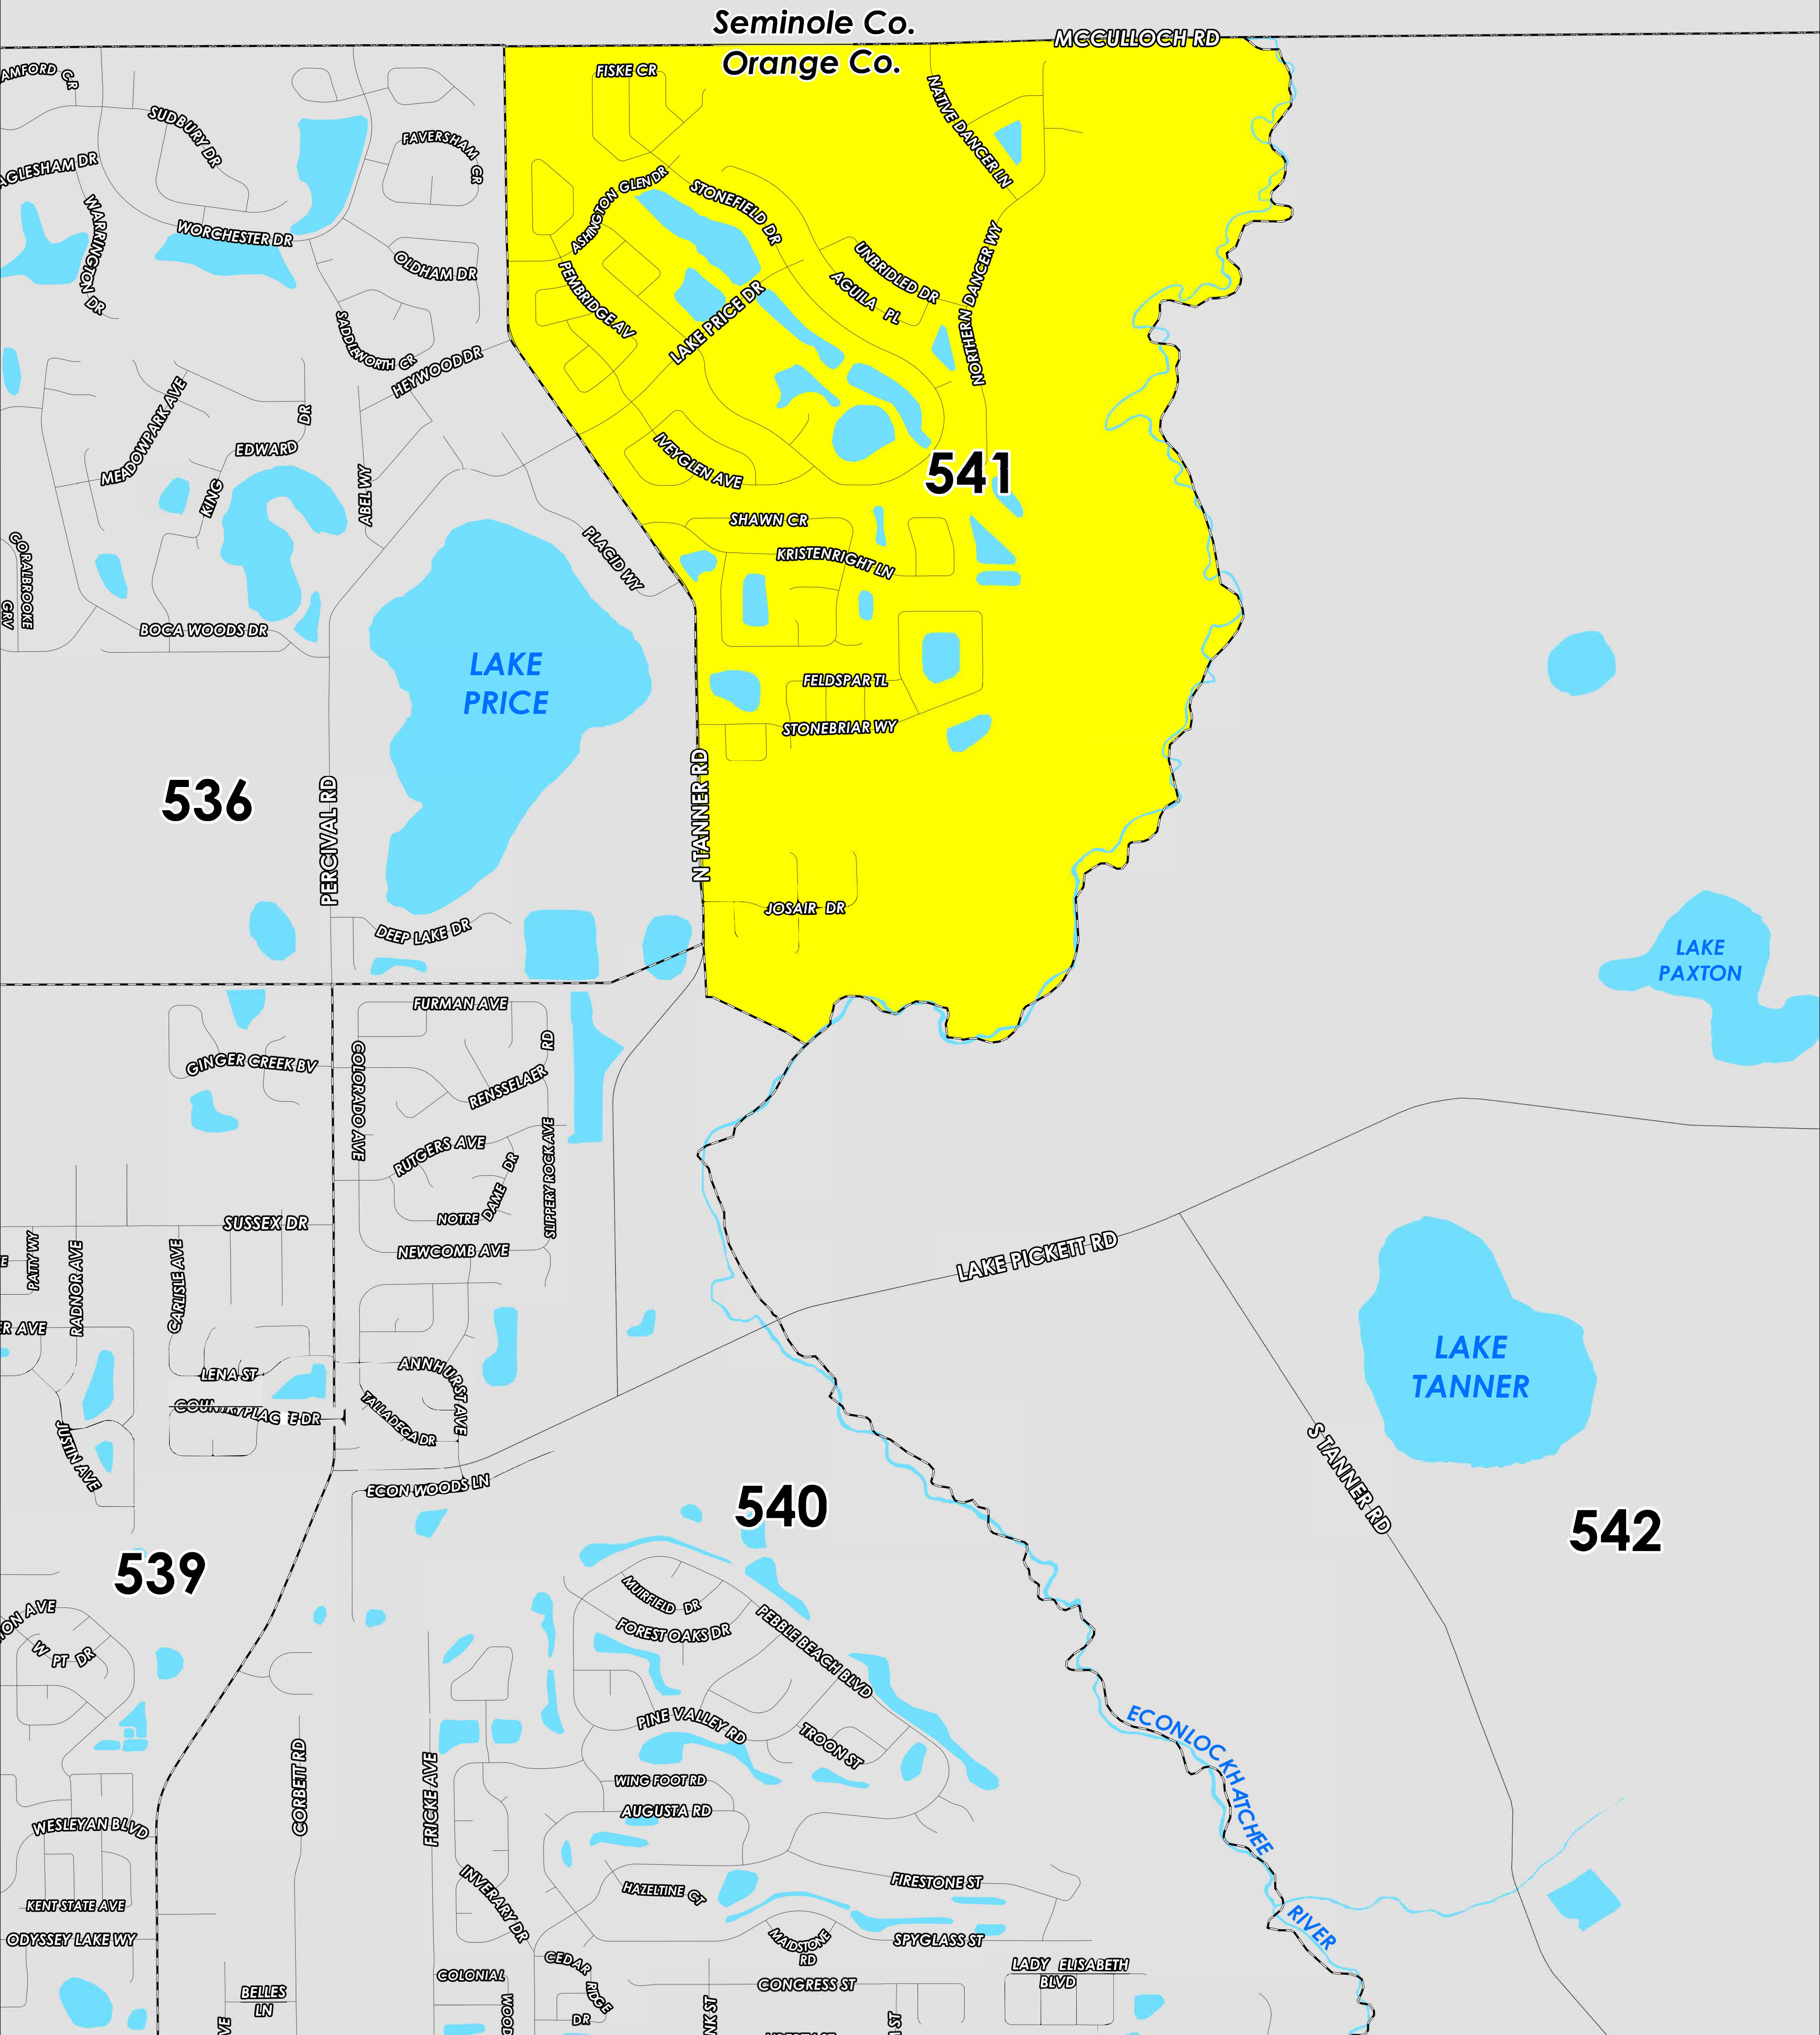

# POLLING PLACE

## EAST LAKE ELEMENTARY SCHOOL

### 3971 N TANNER RD

Prepared by: Orange County Supervisor of Elections Mapping Department

CREATED ON: 1/29/2024

The Polling Place for Precinct 541 is East Lake Elementary School at 3971 N Tanner Road.

Precinct 541 (2024) northern boundary follows the Seminole/Orange County border. The western boundary follows North Tanner Road. The southern boundary follows alongside the Econlockhatchee River and continues along the eastern boundary.

This map was produced by the Orange County Supervisor of Elections Mapping Department. Additional voter information can be found [on our website](#).